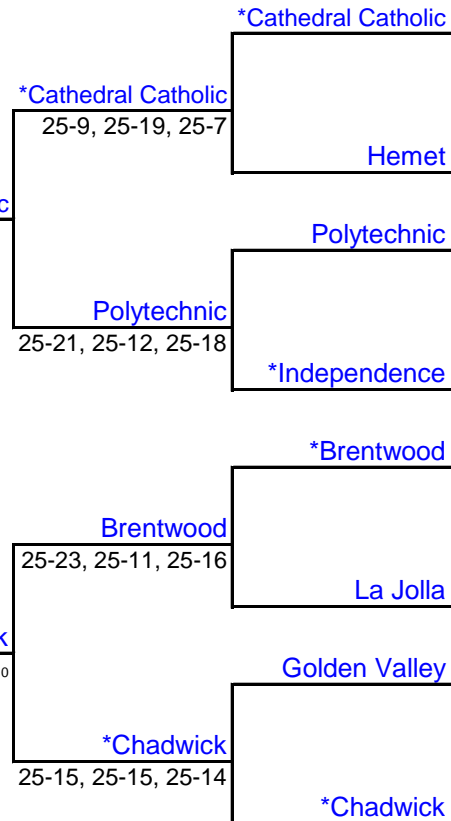

South Seeded Teams

- 1 La Costa Canyon, Carlsbad (SDS) 28-8
- 2 St. Lucy's, Glendora (SS) 27-6
- 3 Madera (CS) 30-8
- 4 La Salle, Pasadena (SS) 19-6
- 5 Palisades Charter, Pacific Palisades (LAS) 21-13
- 6 Downey (SS) 26-5
- 7 Bonita Vista, Chula Vista (SDS) 30-5
- 8 Whittier Christian, La Habra (SS) 24-3

Northern California Bracket

Southern California Bracket

Games on Time Warner Cable will be noted with "TWC"

* Denotes host school. Match played at host school at 7 pm, unless otherwise noted.
Host school determined by asterisk in first round and by seeding in subsequent rounds.