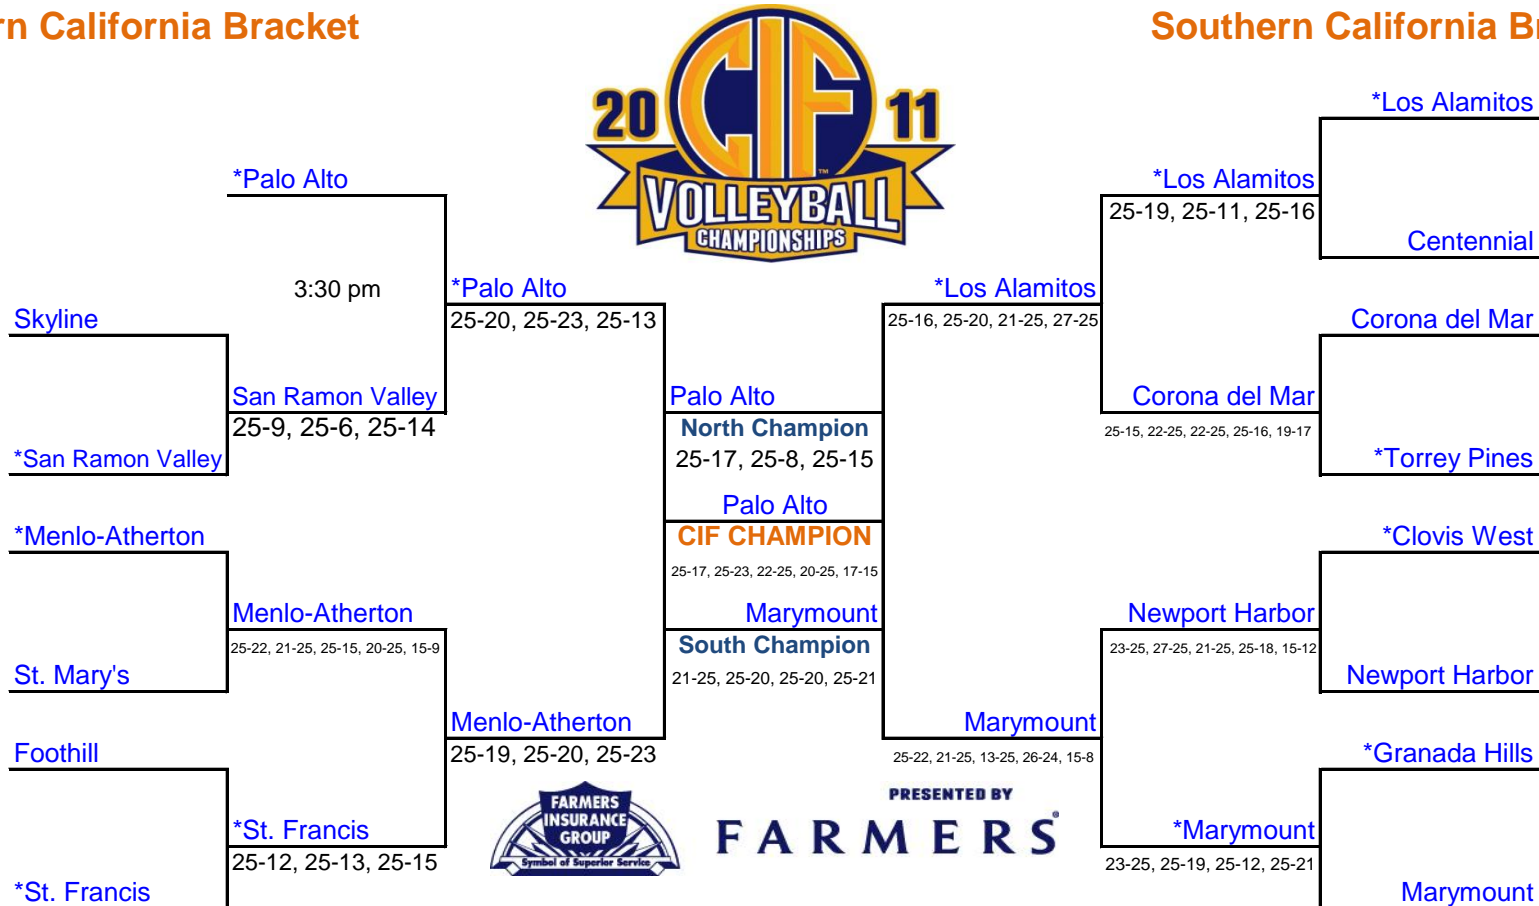

2011 CIF STATE GIRLS DIV I VOLLEYBALL CHAMPIONSHIPS PRESENTED BY FARMERS

Round I
TUE NOV 22
7:00 P.M.
Home Sites

Round II
SAT NOV 26
7:00 P.M.
Home Sites

NorCal Finals
TUE NOV 29
7:00 P.M.
Home Sites

STATE FINALS
SAT DEC 3
7:00 P.M.
Concordia Univ.

SoCal Finals
TUE NOV 29
7:00 P.M.
Home Sites

Round II
SAT NOV 26
7:00 P.M.
Home Sites

Round I
TUE NOV 22
7:00 P.M.
Home Sites

Northern California Bracket

Southern California Bracket

Games on Time Warner Cable will be noted with "TWC"