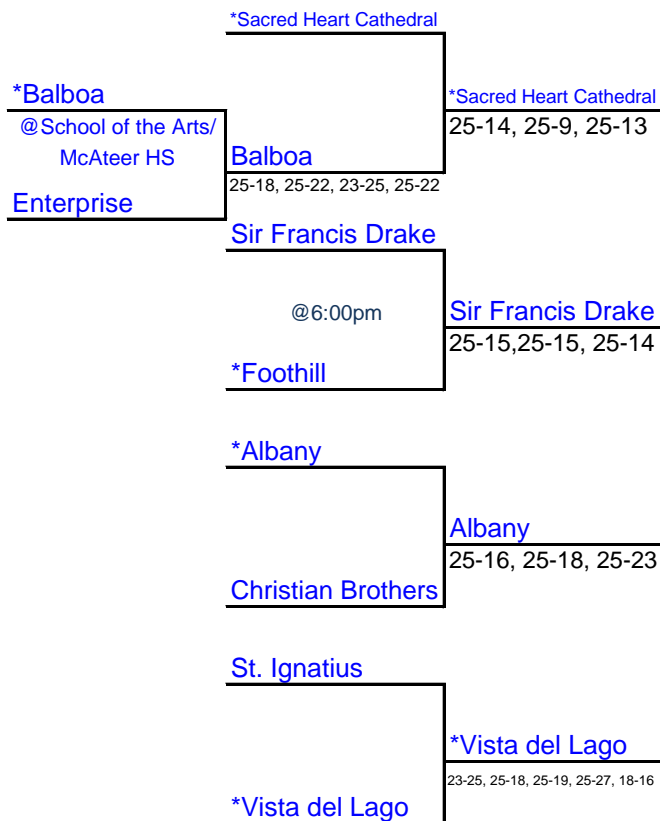

2011 CIF STATE GIRLS DIV III VOLLEYBALL CHAMPIONSHIPS PRESENTED BY FARMERS

Round I	Round I	Round II	NorCal Finals	STATE FINALS	SoCal Finals	Round II	Round I
MON NOV 21	TUE NOV 22	SAT NOV 26	TUE NOV 29	SAT DEC 3	TUE NOV 29	SAT NOV 26	TUE NOV 22
7:00 P.M.	7:00 P.M.	7:00 P.M.	7:00 P.M.	2:00 P.M.	7:00 P.M.	7:00 P.M.	7:00 P.M.
Home Sites	Home Sites	Home Sites	Home Sites	Concordia Univ.	Home Sites	Home Sites	Home Sites

Northern California Bracket

Southern California Bracket