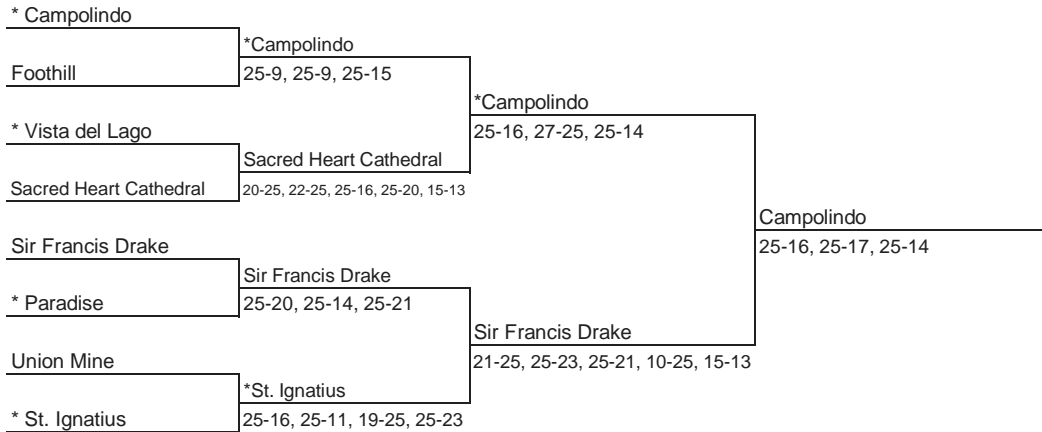

2010 CIF STATE VOLLEYBALL CHAMPIONSHIPS NORTHERN CALIFORNIA - DIVISION III

FARMERS

www.cifstate.org

ROUND I, NOV. 23 <i>Home Sites</i>	ROUND II, NOV. 27 <i>Home Sites</i>	NORCAL FINALS, NOV. 30 <i>Home Sites</i>	STATE FINALS, DEC. 4 2:00 pm, The Event Center San Jose State University