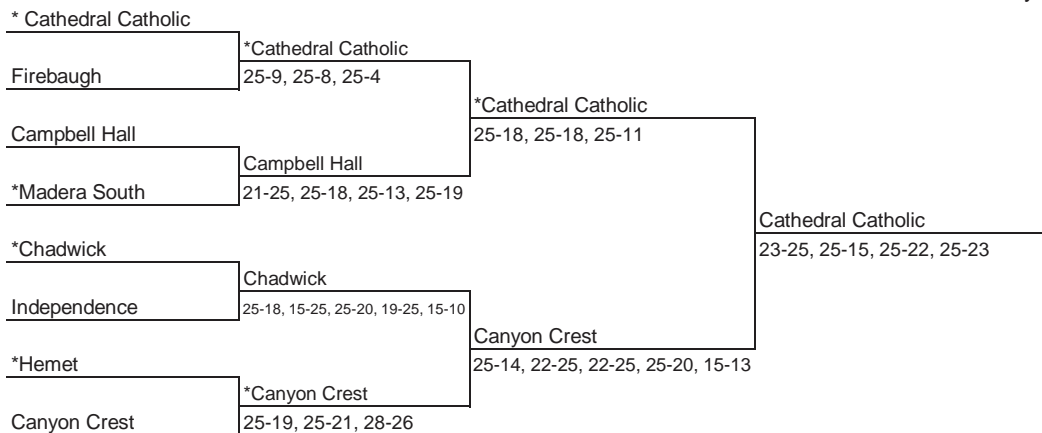

SOUTHERN CALIFORNIA - DIVISION III

ROUND I, NOV. 23 <i>Home Sites</i>	ROUND II, NOV. 27 <i>Home Sites</i>	SOCAL FINALS, NOV. 30 <i>Home Sites</i>	STATE FINALS, DEC. 4 2:00 pm, The Event Center San Jose State University