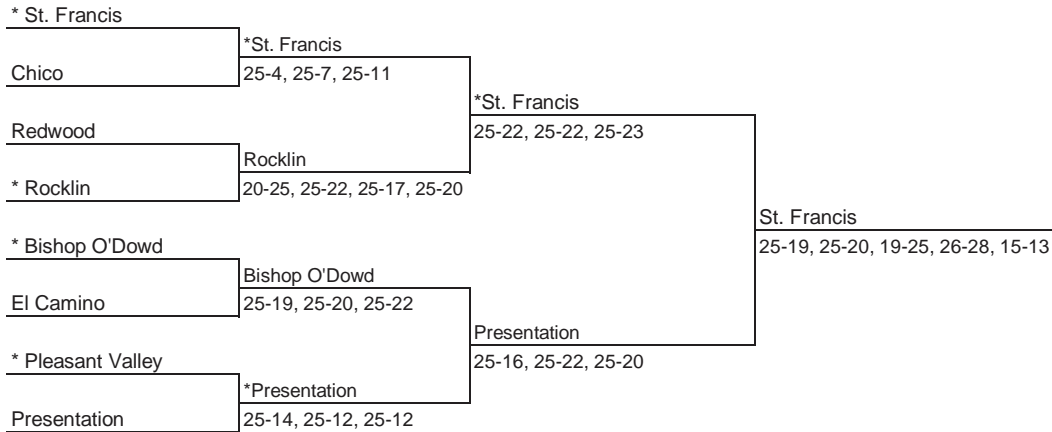

2010 CIF STATE VOLLEYBALL CHAMPIONSHIPS NORTHERN CALIFORNIA - DIVISION II

FARMERS

www.cifstate.org

ROUND I, NOV. 23 <i>Home Sites</i>	ROUND II, NOV. 27 <i>Home Sites</i>	NORCAL FINALS, NOV. 30 <i>Home Sites</i>	STATE FINALS, DEC. 4 <i>5:00 pm, The Event Center San Jose State University</i>