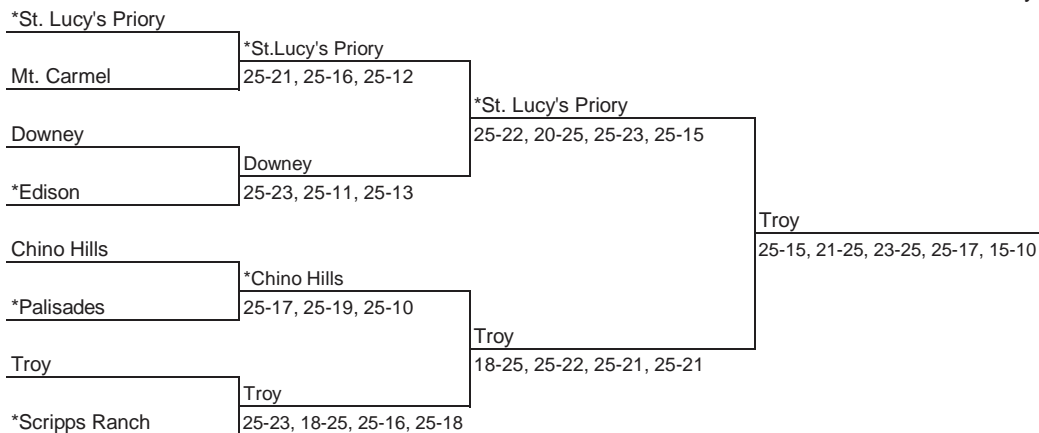

SOUTHERN CALIFORNIA - DIVISION II

ROUND I, NOV. 23 <i>Home Sites</i>	ROUND II, NOV. 27 <i>Home Sites</i>	SOCAL FINALS, NOV. 30 <i>Home Sites</i>	STATE FINALS, DEC. 4 <i>5:00 pm, The Event Center San Jose State University</i>