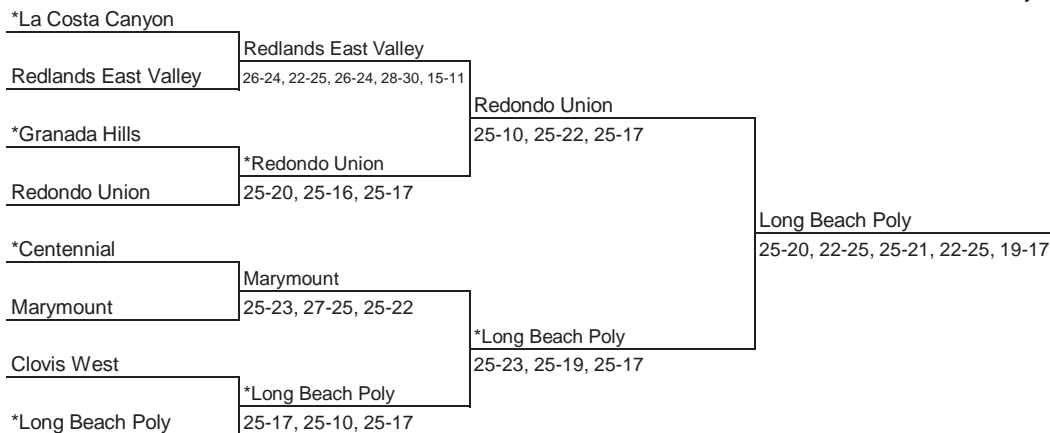

\* Denotes host school. Match played at host school at 7 pm, unless otherwise noted.  
Host school determined by asterisk in first round and by seeding in subsequent rounds.

**Palo Alto**

25-17, 20-25, 25-21, 11-25, 17-15

# SOUTHERN CALIFORNIA - DIVISION I

**ROUND I, NOV. 23**  
Home Sites

**ROUND II, NOV. 27**  
Home Sites

**SOCAL FINALS, NOV. 30**  
Home Sites

**STATE FINALS, DEC. 4**  
7:00 pm, The Event Center,  
San Jose State University