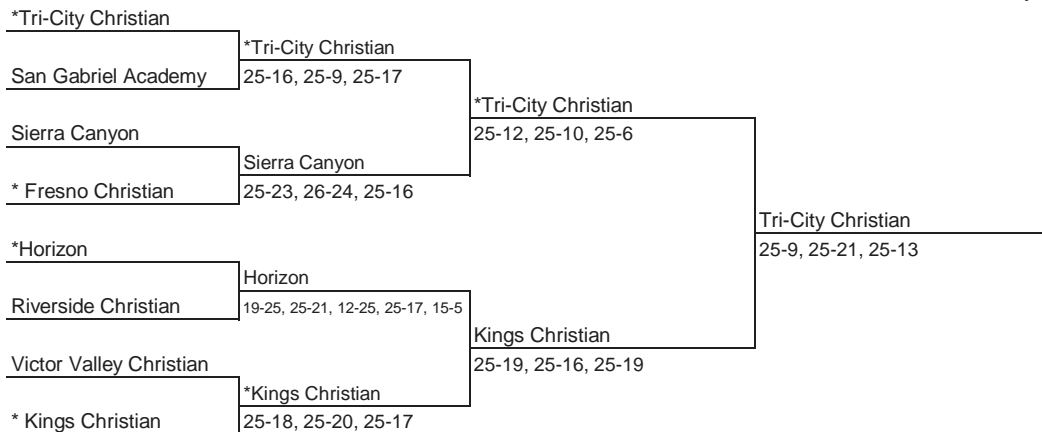

\* Denotes host school. Match played at host school at 7 pm, unless otherwise noted.  
Host school determined by asterisk in first round and by seeding in subsequent rounds.

Branson

25-17, 25-20, 25-22

# SOUTHERN CALIFORNIA - DIVISION V

**ROUND I, NOV. 23**  
*Home Sites*

**ROUND II, NOV. 27**  
*Home Sites*

**SOCAL FINALS, NOV. 30**  
*Home Sites*

**STATE FINALS, DEC. 4**  
*10:00 am, The Event Center  
San Jose State University*