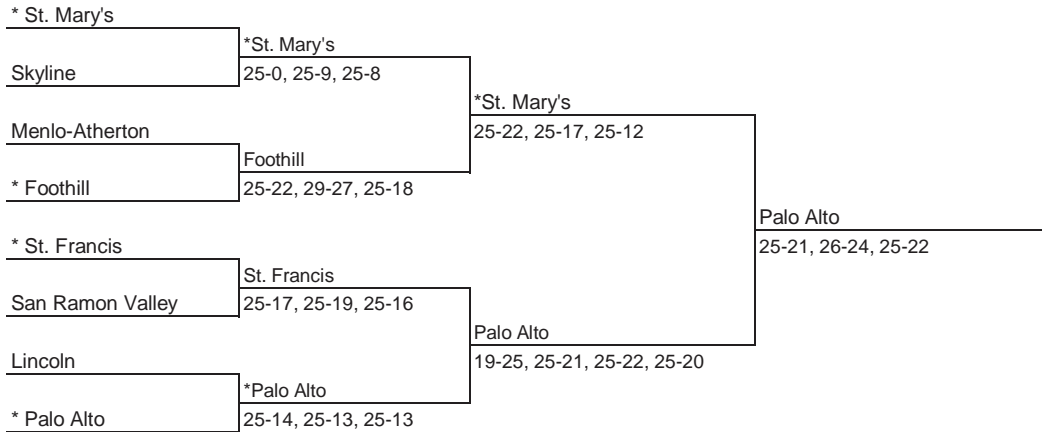

2010 CIF STATE VOLLEYBALL CHAMPIONSHIPS NORTHERN CALIFORNIA - DIVISION I

FARMERS

www.cifstate.org

ROUND I, NOV. 23
Home Sites

ROUND II, NOV. 27
Home Sites

NORCAL FINALS, NOV. 30
Home Sites

STATE FINALS, DEC. 4
7:00 pm, The Event Center,
San Jose State University