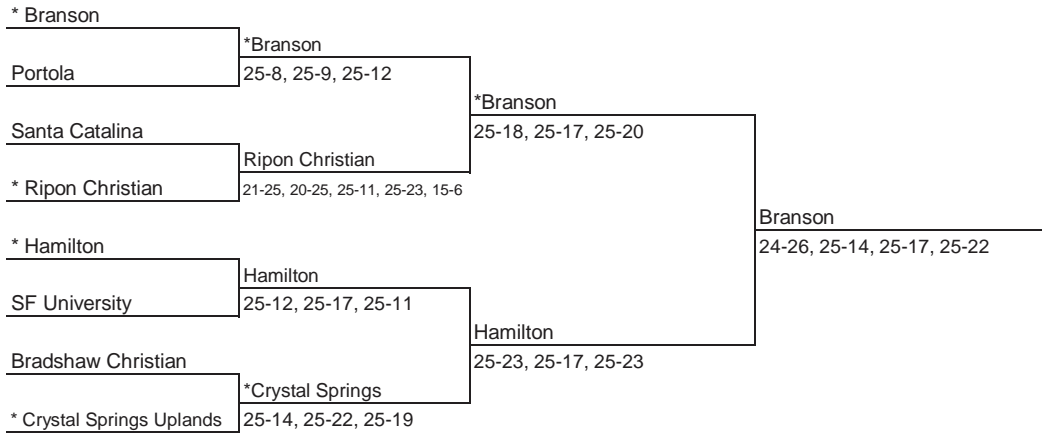

2010 CIF STATE VOLLEYBALL CHAMPIONSHIPS NORTHERN CALIFORNIA - DIVISION V

FARMERS

www.cifstate.org

ROUND I, NOV. 23
Home Sites

ROUND II, NOV. 27
Home Sites

NORCAL FINALS, NOV. 30
Home Sites

STATE FINALS, DEC. 4
*10:00 am, The Event Center
San Jose State University*