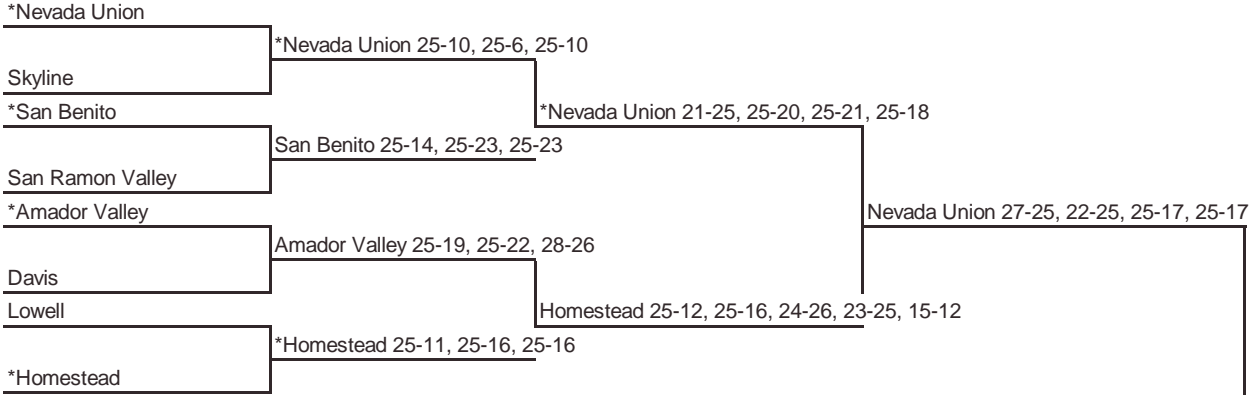

# 2007 CIF STATE VOLLEYBALL CHAMPIONSHIPS NORTHERN CALIFORNIA - DIVISION I

FARMERS

www.cifstate.org

ROUND I, NOV. 20  
Home Sites

ROUND II, NOV. 24  
Home Sites

NORCAL FINALS, NOV. 27  
Home Sites

STATE FINALS, DEC. 1  
5:00 pm, SJSU Event Center

**Seeded Teams**

- 1 Nevada Union
- 2 Homestead
- 3 Amador Valley
- 4 San Benito

**Host Priority**

- 1 Nevada Union, Grass Valley (SJS) 41-4
- 2 Homestead, Cupertino (CCS) 27-10
- 3 Amador Valley, Pleasanton (NCS) 29-4
- 4 Lowell, San Francisco (SFS) 19-12