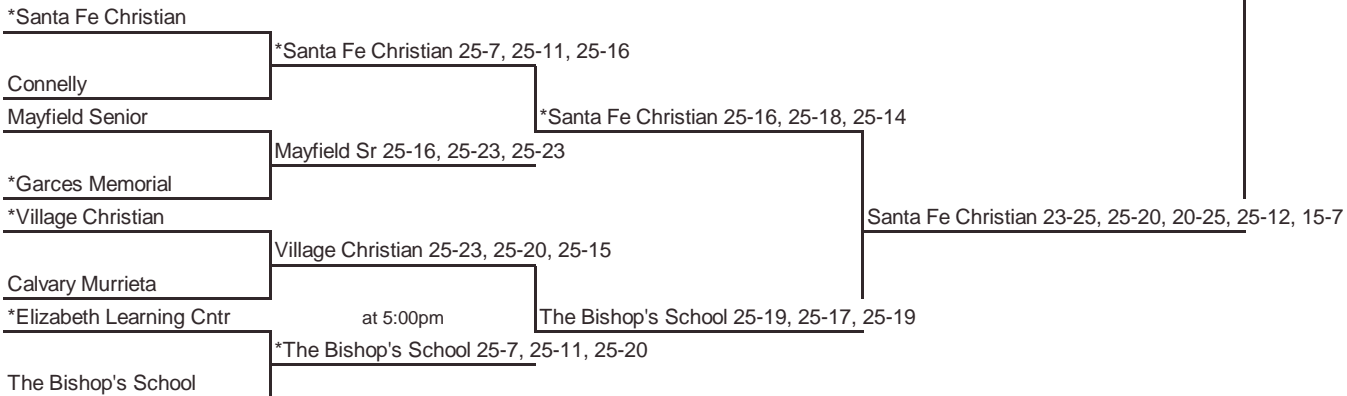

# 2007 CIF STATE VOLLEYBALL CHAMPIONSHIPS SOUTHERN CALIFORNIA - DIVISION IV

SANTA FE CHRISTIAN

ROUND I, NOV. 20  
Home Sites

ROUND II, NOV. 24  
Home Sites

SOCAL FINALS, NOV. 27  
Home Sites

STATE FINALS, DEC. 1  
12:00 pm, SJSU Event Center

**DIVISION IV CHAMPIONSHIP: Santa Fe Christian def Harker 25-20, 25-18, 25-17**

\* Denotes host school. Match played at host school at 7 pm, unless otherwise noted.  
In SoCal Division I and IV only, host school determined by host priority in first round and by seeding in subsequent rounds.