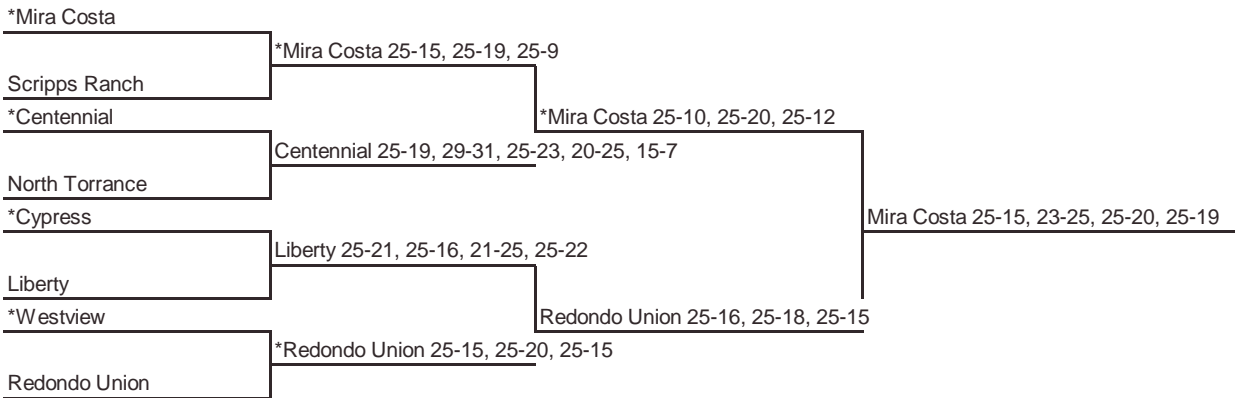

**Seeded Teams**

- 1 Archbishop Mitty
- 2 St. Francis, MV
- 3 St. Francis, Sac
- 4 Maria Carrillo

**Host Priority**

- 1 Archbishop Mitty, San Jose (CCS) 33-3
- 2 St. Francis, Sacramento (SJS) 31-6
- 3 Maria Carrillo, Santa Rosa (NCS) 28-7
- 4 Pleasant Valley, Chico (NS) 35-9
- 5 St. Francis, Mountain View (CCS) 34-9
- 6 Rocklin (SJS) 34-7
- 7 Las Lomas, Walnut Creek (NCS) 26-7
- 8 Red Bluff (NS) 33-15

# 2007 CIF STATE VOLLEYBALL CHAMPIONSHIPS SOUTHERN CALIFORNIA - DIVISION II

MIRA COSTA

ROUND I, NOV. 20  
Home Sites

ROUND II, NOV. 24  
Home Sites

SOCAL FINALS, NOV. 27  
Home Sites

STATE FINALS, DEC. 1  
7:00 pm, SJSU Event Center

**Seeded Teams**

- 1 Mira Costa
- 2 Redondo Union
- 3 Cypress
- 4 North Torrance

**Host Priority**

- 1 Mira Costa, Manhattan Beach (SS) 33-0
- 2 Cypress (SS) 31-2
- 3 Centennial, Bakersfield (CS) 22-13
- 4 Westview, San Diego (SDS) 20-11
- 5 Redondo Union, Redondo Beach (SS) 36-9
- 6 North Torrance, Torrance (SS) 25-4
- 7 Liberty, Bakersfield (CS) 28-9
- 8 Scripps Ranch, San Diego (SDS) 18-10

**DIVISION II CHAMPIONSHIP: Mira Costa def Archbishop Mitty 25-17, 25-23, 25-16**

\* Denotes host school. Match played at host school at 7 pm, unless otherwise noted.  
In SoCal Division I and IV only, host school determined by host priority in first round and by seeding in subsequent rounds.