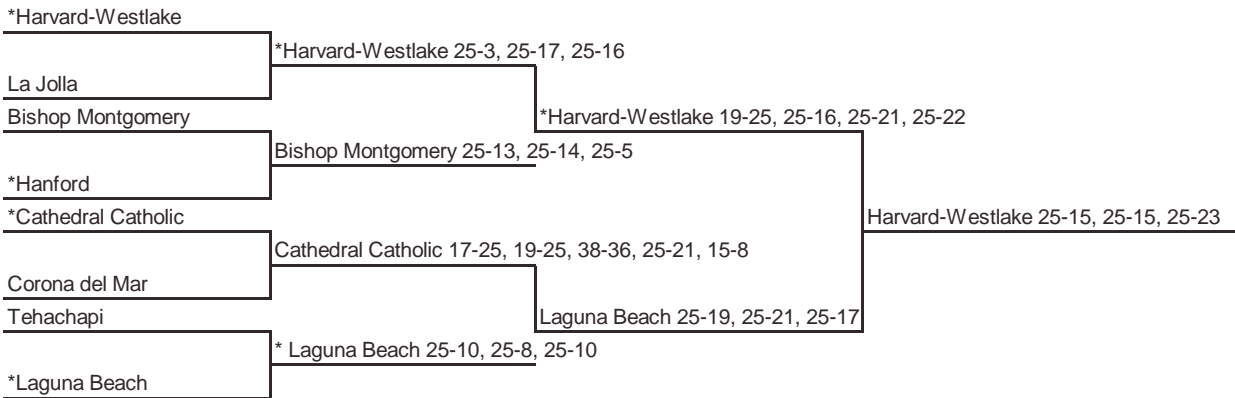

# 2007 CIF STATE VOLLEYBALL CHAMPIONSHIPS SOUTHERN CALIFORNIA - DIVISION III

**HARVARD-WESTLAKE**

ROUND I, NOV. 20  
Home Sites

ROUND II, NOV. 24  
Home Sites

SOCAL FINALS, NOV. 27  
Home Sites

STATE FINALS, DEC. 1  
2:00 pm, SJSU Event Center

**Seeded Teams**

**Host Priority**

- |                      |                                               |                                            |
|----------------------|-----------------------------------------------|--------------------------------------------|
| 1 Harvard-Westlake   | 1 Harvard-Westlake, North Hollywood (SS) 24-4 | 5 Bishop Montgomery, Torrance (SS) 23-8    |
| 2 Laguna Beach       | 2 Laguna Beach (SS) 21-7                      | 6 Corona del Mar, Newport Beach (SS) 18-11 |
| 3 Cathedral Catholic | 3 Cathedral Catholic, San Diego (SDS) 15-6    | 7 Tehachapi (CS) 28-3                      |
| 4 Hanford            | 4 Hanford (CS) 16-1                           | 8 La Jolla (SDS) 23-8                      |

**DIVISION III CHAMPIONSHIP: Harvard-Westlake def Sacred Heart Cathedral 25-12, 25-12, 25-20**

\* Denotes host school. Match played at host school at 7 pm, unless otherwise noted.  
In SoCal Division I and IV only, host school determined by host priority in first round and by seeding in subsequent rounds.