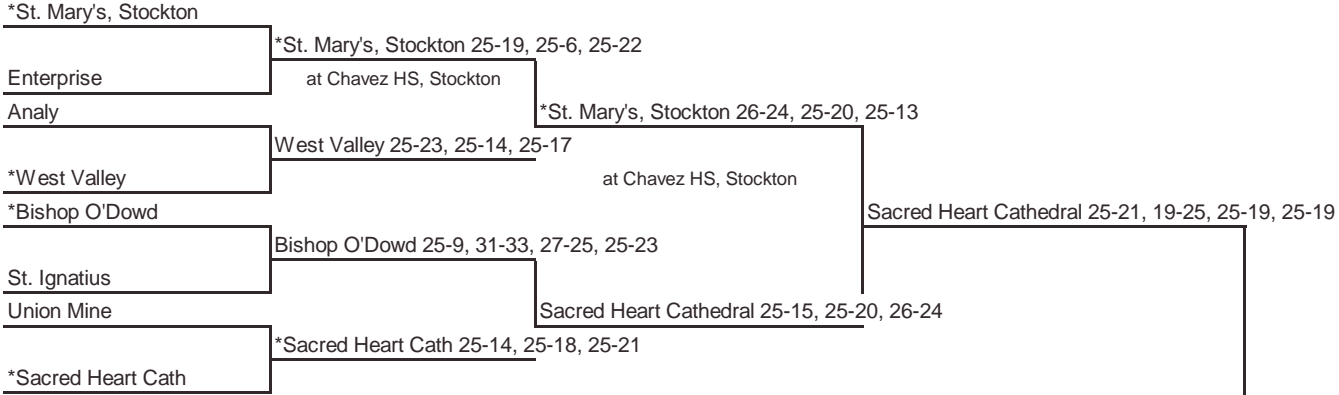

**DIVISION II CHAMPIONSHIP: Mira Costa def Archbishop Mitty 25-17, 25-23, 25-16**

\* Denotes host school. Match played at host school at 7 pm, unless otherwise noted.  
In SoCal Division I and IV only, host school determined by host priority in first round and by seeding in subsequent rounds.

# 2007 CIF STATE VOLLEYBALL CHAMPIONSHIPS NORTHERN CALIFORNIA - DIVISION III

FARMERS

www.cifstate.org

ROUND I, NOV. 20  
Home Sites

ROUND II, NOV. 24  
Home Sites

NORCAL FINALS, NOV. 27  
Home Sites

STATE FINALS, DEC. 1  
2:00 pm, SJSU Event Center