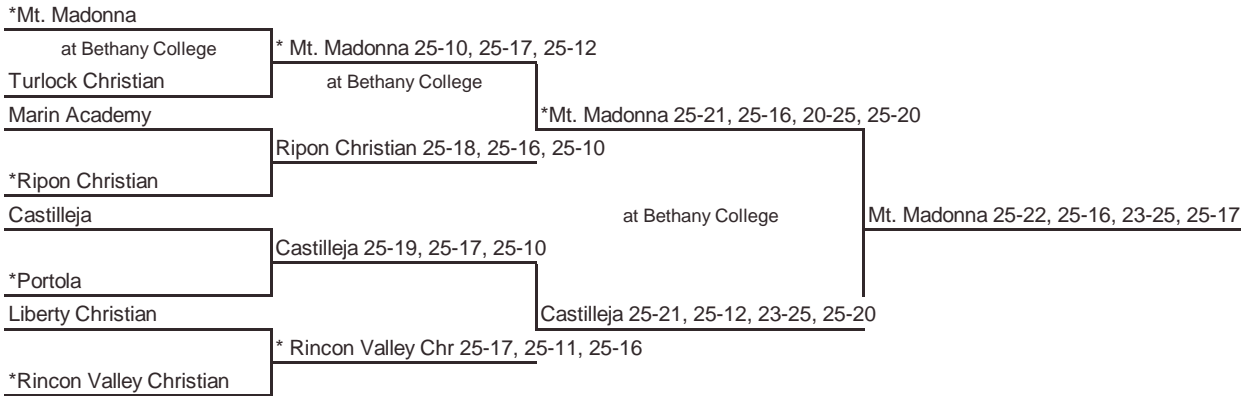

**DIVISION IV CHAMPIONSHIP: Santa Fe Christian def Harker 25-20, 25-18, 25-17**

\* Denotes host school. Match played at host school at 7 pm, unless otherwise noted.  
In SoCal Division I and IV only, host school determined by host priority in first round and by seeding in subsequent rounds.

# 2007 CIF STATE VOLLEYBALL CHAMPIONSHIPS NORTHERN CALIFORNIA - DIVISION V

FARMERS

www.cifstate.org

ROUND I, NOV. 20  
Home Sites

ROUND II, NOV. 24  
Home Sites

NORCAL FINALS, NOV. 27  
Home Sites

STATE FINALS, DEC. 1  
10:00 am, SJSU Event Center