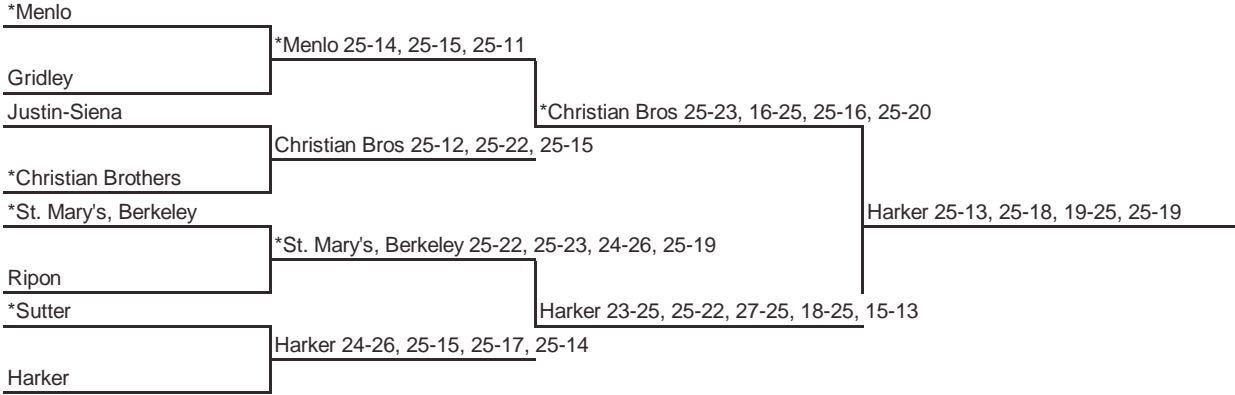

**DIVISION III CHAMPIONSHIP: Harvard-Westlake def Sacred Heart Cathedral 25-12, 25-12, 25-20**

\* Denotes host school. Match played at host school at 7 pm, unless otherwise noted.  
In SoCal Division I and IV only, host school determined by host priority in first round and by seeding in subsequent rounds.

# 2007 CIF STATE VOLLEYBALL CHAMPIONSHIPS NORTHERN CALIFORNIA - DIVISION IV

FARMERS

www.cifstate.org

ROUND I, NOV. 20  
Home Sites

ROUND II, NOV. 24  
Home Sites

NORCAL FINALS, NOV. 27  
Home Sites

STATE FINALS, DEC. 1  
12:00 pm, SJSU Event Center