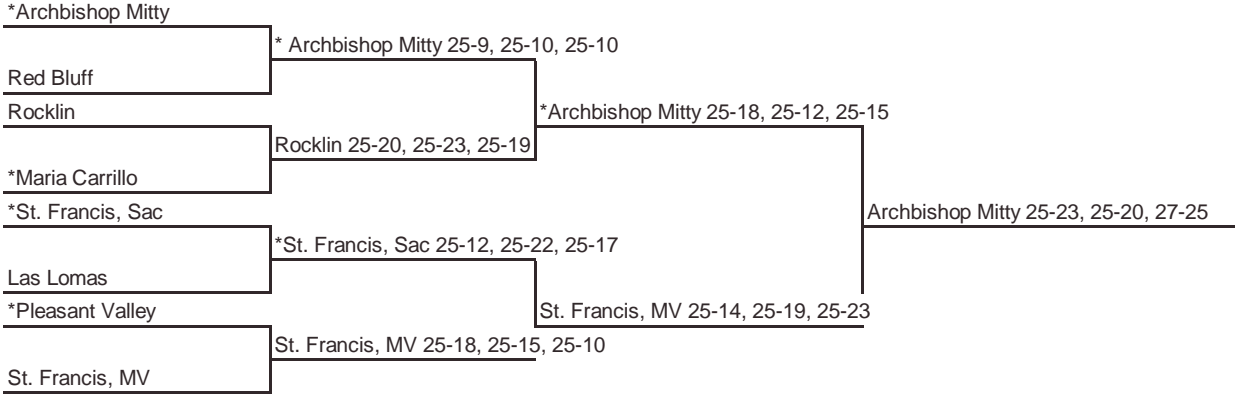

- 5 Lakewood (SS) 26-7
- 6 Carlsbad (SDS) 25-8
- 7 California, Whittier (SS) 20-1
- 8 La Quinta (SS) 27-4

**DIVISION I CHAMPIONSHIP: Lakewood def Nevada Union 25-18, 20-25, 25-18, 26-24**

\* Denotes host school. Match played at host school at 7 pm, unless otherwise noted.  
In SoCal Division I and IV only, host school determined by host priority in first round and by seeding in subsequent rounds.

# 2007 CIF STATE VOLLEYBALL CHAMPIONSHIPS NORTHERN CALIFORNIA - DIVISION II

FARMERS

www.cifstate.org

ROUND I, NOV. 20  
Home Sites

ROUND II, NOV. 24  
Home Sites

NORCAL FINALS, NOV. 27  
Home Sites

STATE FINALS, DEC. 1  
7:00 pm, SJSU Event Center

**Seeded Teams**

- 1 Archbishop Mitty
- 2 St. Francis, MV
- 3 St. Francis, Sac
- 4 Maria Carrillo

**Host Priority**

- 1 Archbishop Mitty, San Jose (CCS) 33-3
- 2 St. Francis, Sacramento (SJS) 31-6
- 3 Maria Carrillo, Santa Rosa (NCS) 28-7
- 4 Pleasant Valley, Chico (NS) 35-9
- 5 St. Francis, Mountain View (CCS) 34-9
- 6 Rocklin (SJS) 34-7
- 7 Las Lomas, Walnut Creek (NCS) 26-7
- 8 Red Bluff (NS) 33-15

# 2007 CIF STATE VOLLEYBALL CHAMPIONSHIPS SOUTHERN CALIFORNIA - DIVISION II

MIRA COSTA

ROUND I, NOV. 20  
Home Sites

ROUND II, NOV. 24  
Home Sites

SOCAL FINALS, NOV. 27  
Home Sites

STATE FINALS, DEC. 1  
7:00 pm, SJSU Event Center