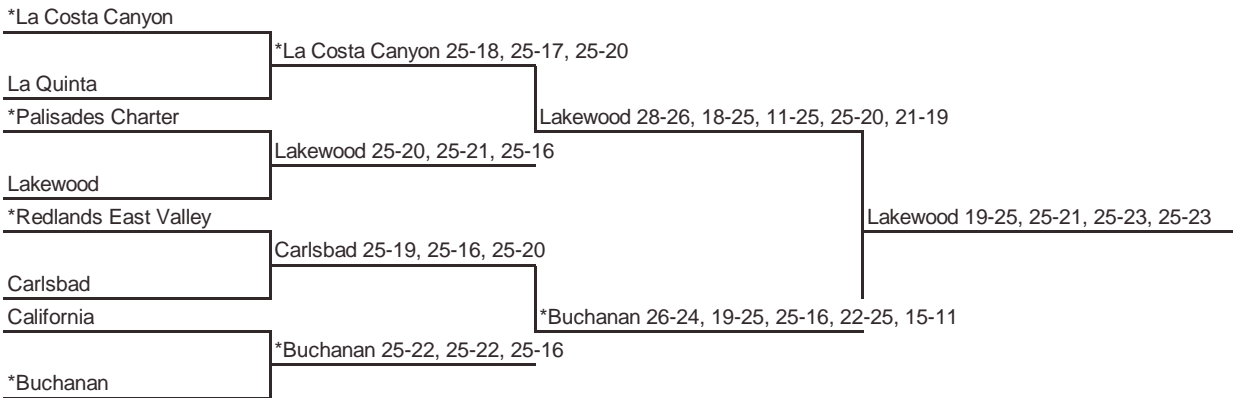

- 5 Skyline, Oakland (OS) 15-9
- 6 San Benito, Hollister (CCS) 27-11
- 7 San Ramon Valley, Danville (NCS) 24-13
- 8 Davis (SJS) 29-10

# 2007 CIF STATE VOLLEYBALL CHAMPIONSHIPS SOUTHERN CALIFORNIA - DIVISION I

LAKESWOOD

ROUND I, NOV. 20  
Home Sites

ROUND II, NOV. 24  
Home Sites

SOCAL FINALS, NOV. 27  
Home Sites

STATE FINALS, DEC. 1  
5:00 pm, SJSU Event Center

**Seeded Teams**

- 1 La Costa Canyon
- 2 Buchanan
- 3 Redlands East Valley
- 4 Lakewood

**Host Priority**

- 1 La Costa Canyon, Carlsbad (SDS) 27-6
- 2 Buchanan, Clovis (CS) 29-7
- 3 Redlands East Valley, Redlands (SS) 20-1
- 4 Palisades Charter, Pacific Palisades(LAS) 16-1

- 5 Lakewood (SS) 26-7
- 6 Carlsbad (SDS) 25-8
- 7 California, Whittier (SS) 20-1
- 8 La Quinta (SS) 27-4

**DIVISION I CHAMPIONSHIP: Lakewood def Nevada Union 25-18, 20-25, 25-18, 26-24**

\* Denotes host school. Match played at host school at 7 pm, unless otherwise noted.  
In SoCal Division I and IV only, host school determined by host priority in first round and by seeding in subsequent rounds.