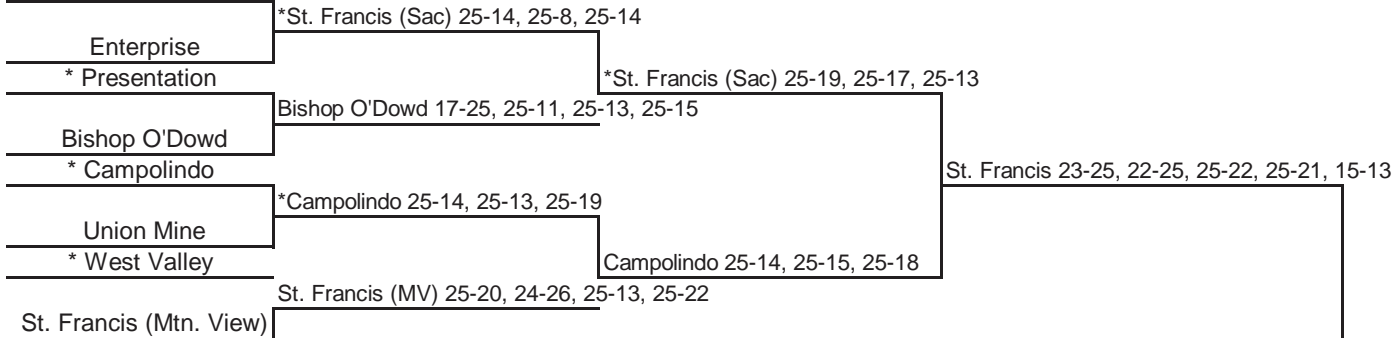

2005 CIF STATE VOLLEYBALL CHAMPIONSHIPS NORTHERN CALIFORNIA - DIVISION III

www.cifstate.org

ROUND I, NOV. 22
7:00 p.m.

ROUND II, NOV. 26
7:00 p.m.

REGIONAL FINALS, NOV. 29
7:00 p.m.

STATE FINALS, DEC. 3
2:00 p.m., Saddleback College

* St. Francis (Sacto)