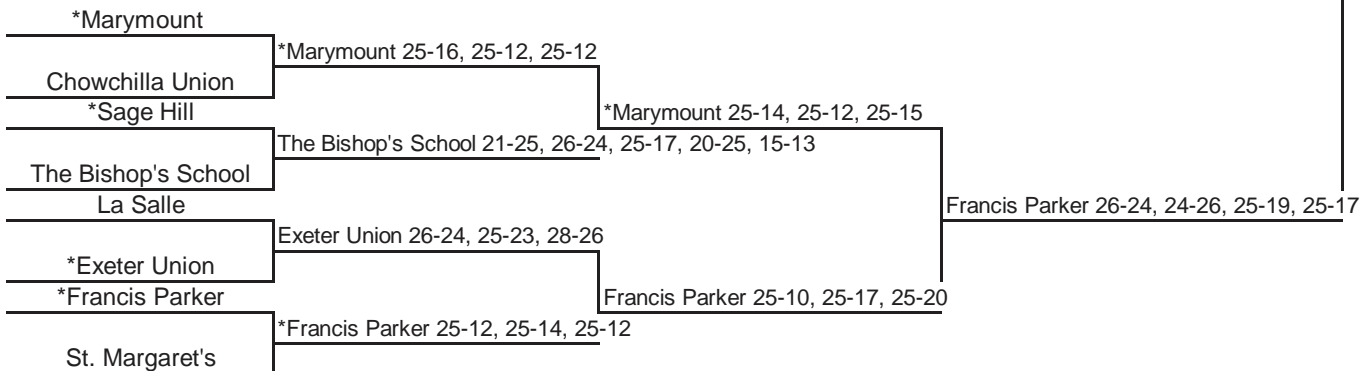

# 2005 CIF STATE VOLLEYBALL CHAMPIONSHIPS SOUTHERN CALIFORNIA - DIVISION IV

FRANCIS  
PARKER

ROUND I, NOV. 22  
7:00 p.m.

ROUND II, NOV. 26  
7:00 p.m.

REGIONAL FINALS, NOV. 29  
7:00 p.m.

STATE FINALS, DEC. 3  
12:00 p.m., Saddleback College