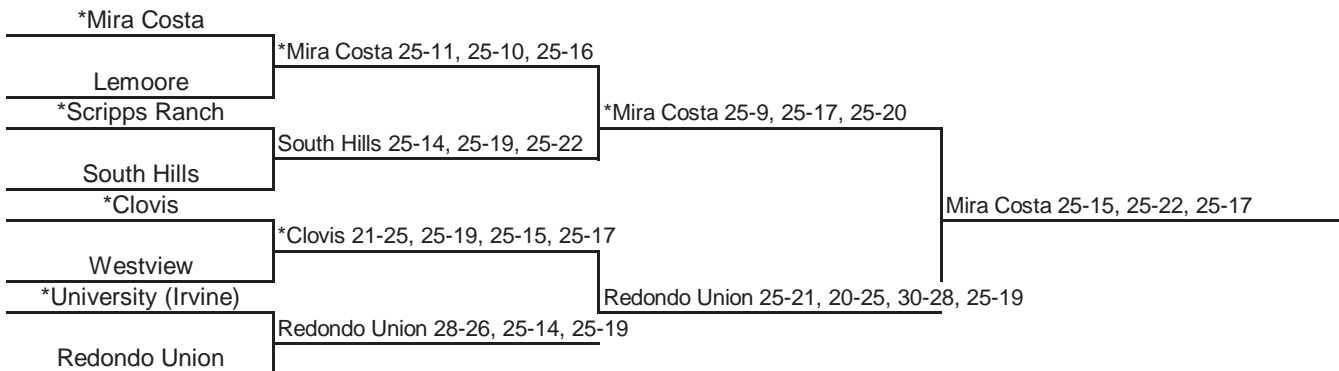

# 2005 CIF STATE VOLLEYBALL CHAMPIONSHIPS SOUTHERN CALIFORNIA - DIVISION II

MIRA COSTA

ROUND I, NOV. 22  
7:00 p.m.

ROUND II, NOV. 26  
7:00 p.m.

REGIONAL FINALS, NOV. 29  
7:00 p.m.

STATE FINALS, DEC. 3  
5:00 p.m., Saddleback College

**Seeded Teams**

- 1 Mira Costa
- 2 Redondo Union
- 3 Clovis
- 4 Scripps Ranch

**Host Priority**

- 1 Mira Costa, Manhattan Beach (SS) 31-2
- 2 Clovis (CS) 27-10
- 3 Scripps Ranch, San Diego (SDS) 18-10
- 4 University, Irvine (SS) 20-4