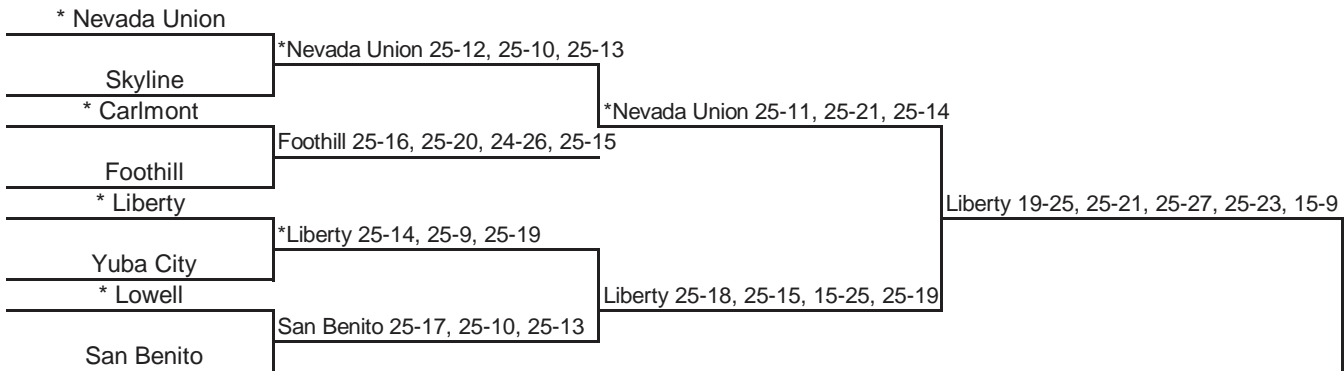

**Seeded Teams**

- 1 Nevada Union
- 2 Liberty
- 3 Lowell
- 4 Carlmont

**Host Priority**

- 1 Nevada Union, Grass Valley (SJS) 28-8
- 2 Liberty, Brentwood (NCS) 30-9
- 3 Lowell, San Francisco (SFS) 17-13
- 4 Carlmont, Belmont (CCS) 28-10