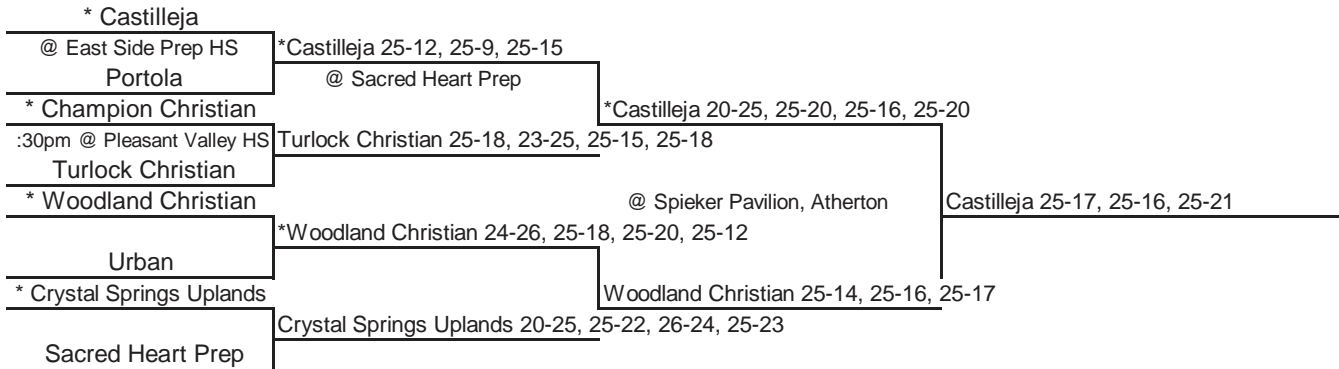

# 2005 CIF STATE VOLLEYBALL CHAMPIONSHIPS NORTHERN CALIFORNIA - DIVISION V

www.cifstate.org

ROUND I, NOV. 22  
7:00 p.m.

ROUND II, NOV. 26  
7:00 p.m.

REGIONAL FINALS, NOV. 29  
7:00 p.m.

STATE FINALS, DEC. 3  
10:00 a.m., Saddleback College