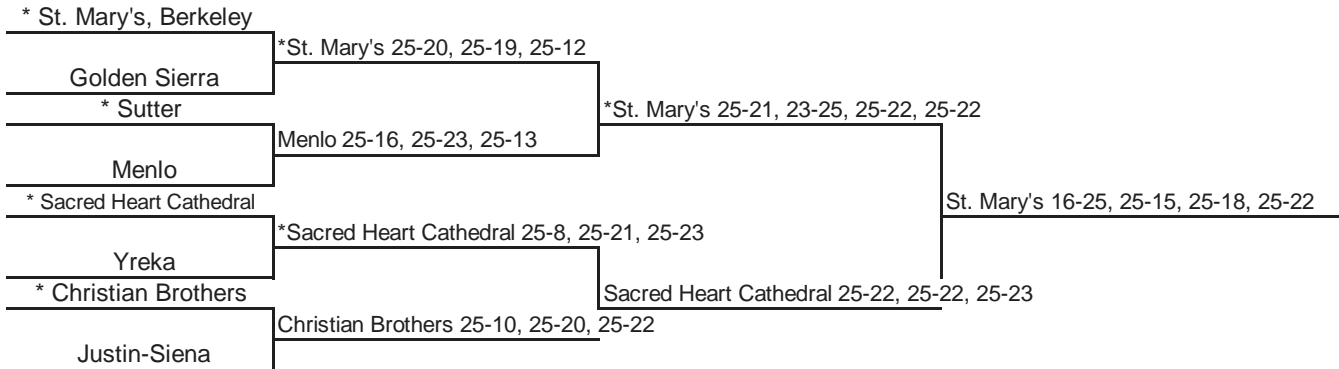

\* Denotes host school

In SoCal Division I only, host school determined by host priority only in first round and by seeding in subsequent rounds.

# 2005 CIF STATE VOLLEYBALL CHAMPIONSHIPS NORTHERN CALIFORNIA - DIVISION IV

www.cifstate.org

ROUND I, NOV. 22  
7:00 p.m.

ROUND II, NOV. 26  
7:00 p.m.

REGIONAL FINALS, NOV. 29  
7:00 p.m.

STATE FINALS, DEC. 3  
12:00 p.m., Saddleback College