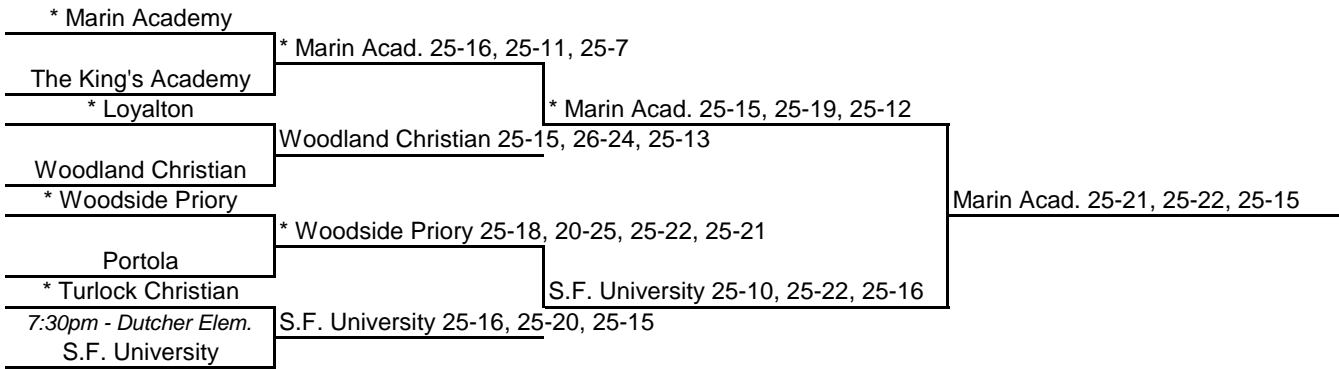

**DIVISION IV CHAMPIONS: Francis Parker 25-18, 25-16, 25-9**

\* Denotes host school

In SoCal Division I, host school determined by host priority only in first round and by seeding in subsequent rounds.

# 2004 CIF STATE VOLLEYBALL CHAMPIONSHIPS NORTHERN CALIFORNIA - DIVISION V

www.cifstate.org

ROUND I, NOV. 23  
7:00 p.m.

ROUND II, NOV. 27  
7:00 p.m.

REGIONAL FINALS, NOV. 30  
7:00 p.m.

STATE FINALS, DEC. 4  
10:00 a.m., Cypress College