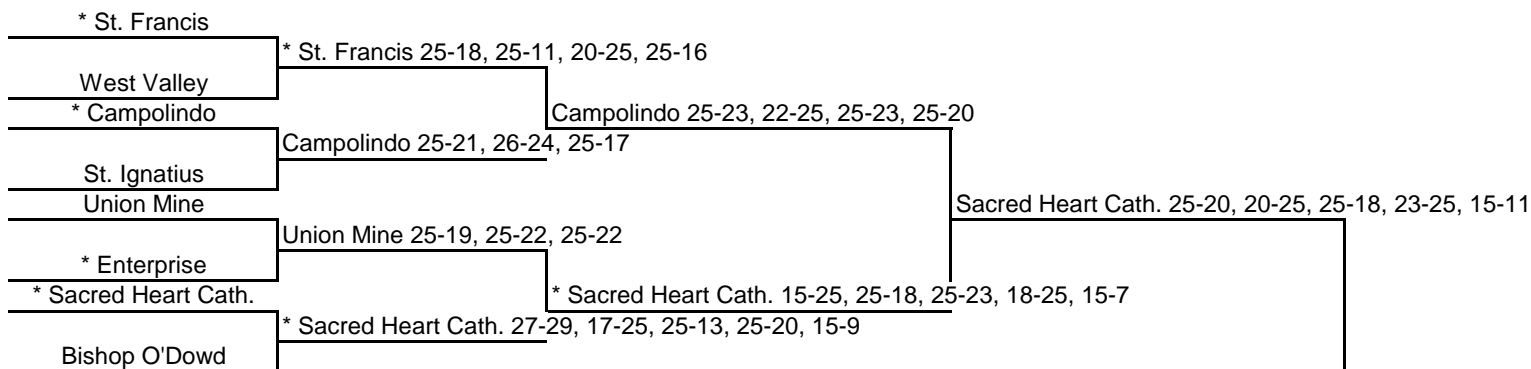

# 2004 CIF STATE VOLLEYBALL CHAMPIONSHIPS NORTHERN CALIFORNIA - DIVISION III

www.cifstate.org

ROUND I, NOV. 23  
7:00 p.m.

ROUND II, NOV. 27  
7:00 p.m.

REGIONAL FINALS, NOV. 30  
7:00 p.m.

STATE FINALS, DEC. 4  
2:00 p.m., Cypress College