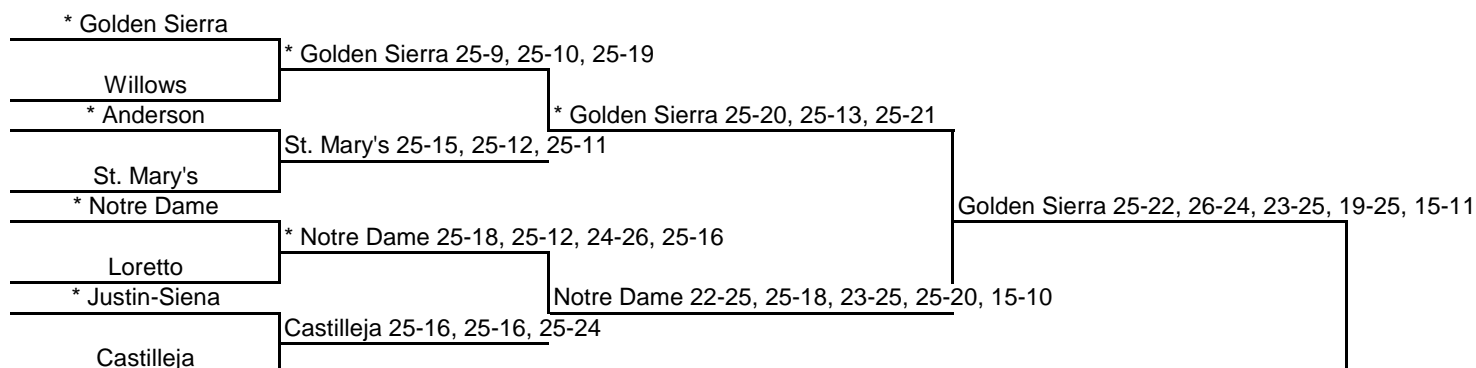

# 2004 CIF STATE VOLLEYBALL CHAMPIONSHIPS NORTHERN CALIFORNIA - DIVISION IV

www.cifstate.org

ROUND I, NOV. 23  
7:00 p.m.

ROUND II, NOV. 27  
7:00 p.m.

REGIONAL FINALS, NOV. 30  
7:00 p.m.

STATE FINALS, DEC. 4  
12:00 p.m., Cypress College