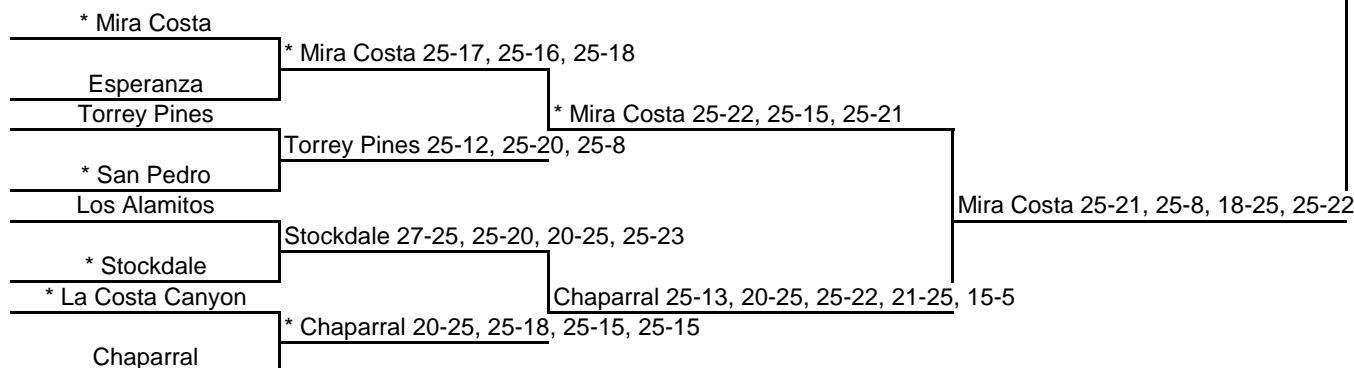

**Seeded Teams**

1. Nevada Union
2. Lincoln
3. Salinas
4. Liberty

**Host Priority**

- |  |  |
|--|--|
| 1. Nevada Union, Grass Valley (SJS) 34-2 | 5. Skyline, Oakland (OS) 10-0            |
| 2. Salinas (CCS) 31-7                    | 6. Lincoln, Stockton (SJS) 23-5          |
| 3. Liberty, Brentwood (NCS) 28-10        | 7. Amador Valley, Pleasanton (NCS) 27-11 |
| 4. Lowell, San Francisco (SFS) 26-11     | 8. San Benito, Hollister (CCS) 27-9      |

# 2004 CIF STATE VOLLEYBALL CHAMPIONSHIPS SOUTHERN CALIFORNIA - DIVISION I

Mira Costa

ROUND I, NOV. 23  
7:00 p.m.

ROUND II, NOV. 27  
7:00 p.m.

REGIONAL FINALS, NOV. 30  
7:00 p.m.

STATE FINALS, DEC. 4  
5:00 p.m., Cypress College

**Seeded Teams**

1. Mira Costa
2. La Costa Canyon
3. Los Alamitos
4. Torrey Pines

**Host Priority**

- |  |                                       |
|--|---------------------------------------|
| 1. Mira Costa, Manhattan Beach (SS) 24-3 | 5. San Pedro (LAS) 14-3               |
| 2. La Costa Canyon, Carlsbad (SDS) 33-4  | 6. Torrey Pines, San Diego (SDS) 25-5 |
| 3. Stockdale, Bakersfield (CS) 25-9      | 7. Chaparral, Temecula (SS) 28-4      |
| 4. Los Alamitos (SS) 26-4                | 8. Esperanza, Anaheim (SS) 28-4       |