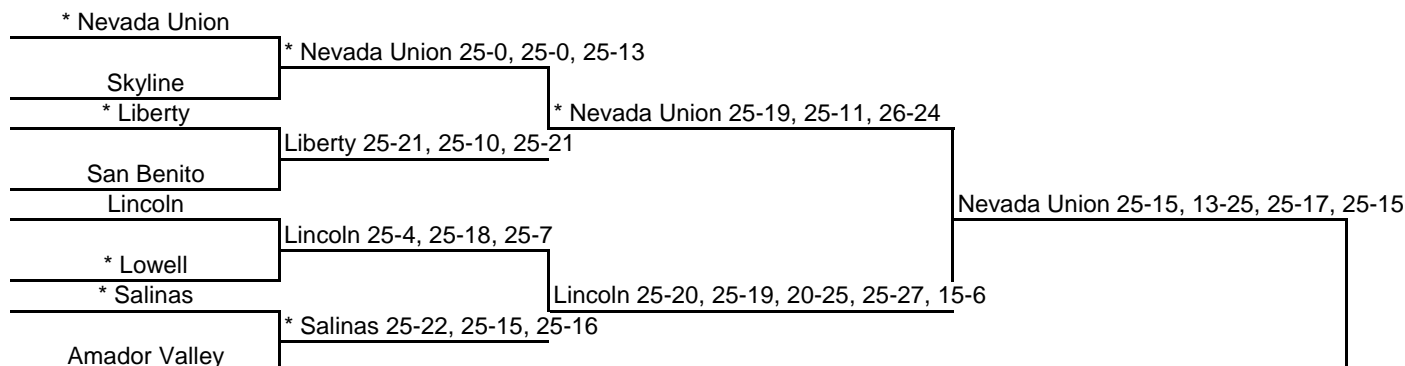

# 2004 CIF STATE VOLLEYBALL CHAMPIONSHIPS NORTHERN CALIFORNIA - DIVISION I

www.cifstate.org

ROUND I, NOV. 23  
7:00 p.m.

ROUND II, NOV. 27  
7:00 p.m.

REGIONAL FINALS, NOV. 30  
7:00 p.m.

STATE FINALS, DEC. 4  
5:00 p.m., Cypress College

**Seeded Teams**

1. Nevada Union
2. Lincoln
3. Salinas
4. Liberty

**Host Priority**

- |  |  |
|--|--|
| 1. Nevada Union, Grass Valley (SJS) 34-2 | 5. Skyline, Oakland (OS) 10-0            |
| 2. Salinas (CCS) 31-7                    | 6. Lincoln, Stockton (SJS) 23-5          |
| 3. Liberty, Brentwood (NCS) 28-10        | 7. Amador Valley, Pleasanton (NCS) 27-11 |
| 4. Lowell, San Francisco (SFS) 26-11     | 8. San Benito, Hollister (CCS) 27-9      |