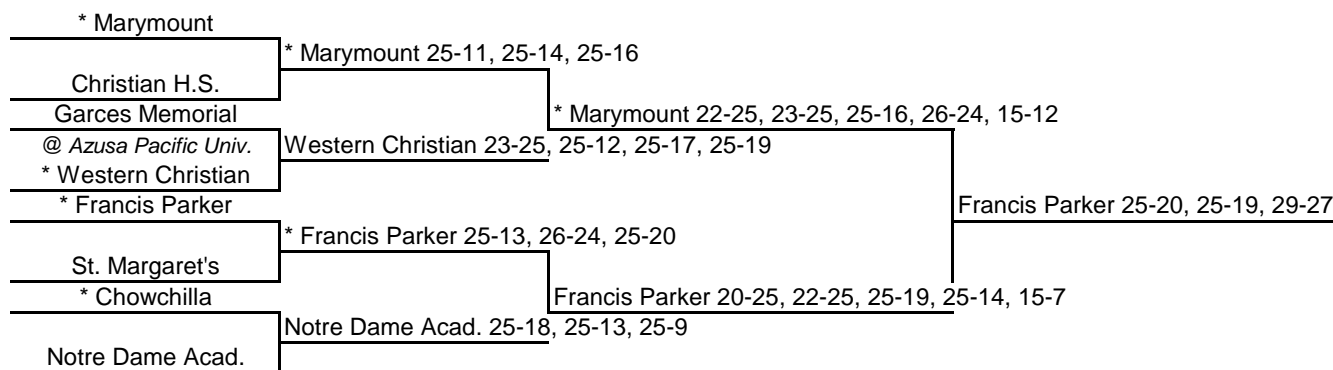

**Seeded Teams**

1. Golden Sierra
2. Notre Dame
3. Justin-Siena
4. Anderson

**Host Priority**

- |  |                                     |
|--|-------------------------------------|
| 1. Golden Sierra, Garden Valley (SJS) 31-7 | 5. St. Mary's, Berkeley (NCS) 28-10 |
| 2. Notre Dame, Salinas (CCS) 28-10         | 6. Castilleja, Palo Alto (CCS) 31-5 |
| 3. Justin-Siena, Napa (NCS) 29-6           | 7. Loretto, Sacramento (SJS) 23-7   |
| 4. Anderson (NS) 21-12                     | 8. Willows (NS) 27-3                |

# 2004 CIF STATE VOLLEYBALL CHAMPIONSHIPS Francis Parker SOUTHERN CALIFORNIA - DIVISION IV

ROUND I, NOV. 23  
7:00 p.m.

ROUND II, NOV. 27  
7:00 p.m.

REGIONAL FINALS, NOV. 30  
7:00 p.m.

STATE FINALS, DEC. 4  
12:00 p.m., Cypress College