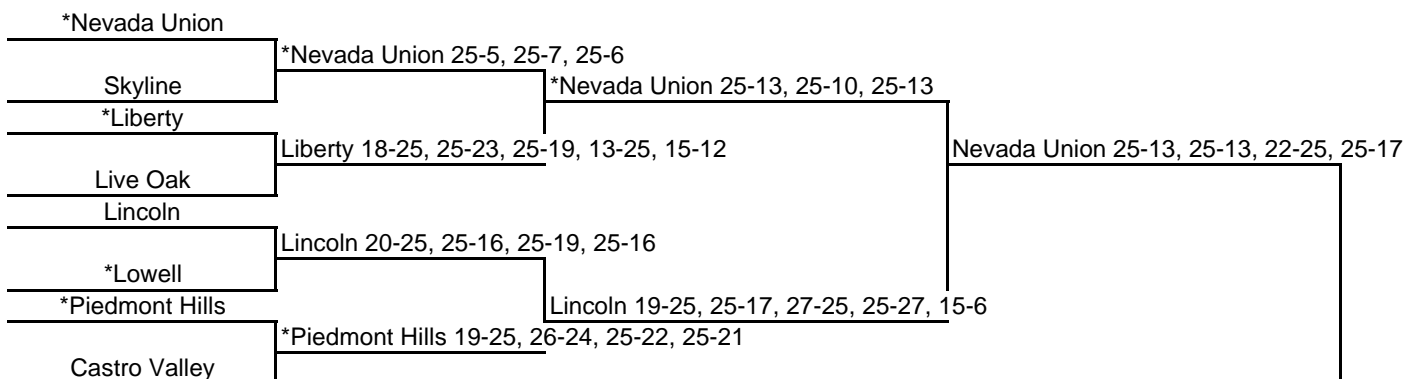

2003 CIF STATE VOLLEYBALL CHAMPIONSHIPS NORTHERN CALIFORNIA - DIVISION I

www.cifstate.org

ROUND I, NOV. 25 7:00 p.m. ROUND II, NOV. 29 7:00 p.m. REGIONAL FINALS, DEC. 2 7:00 p.m. STATE FINALS, DEC. 6 7:00 p.m., Cypress College