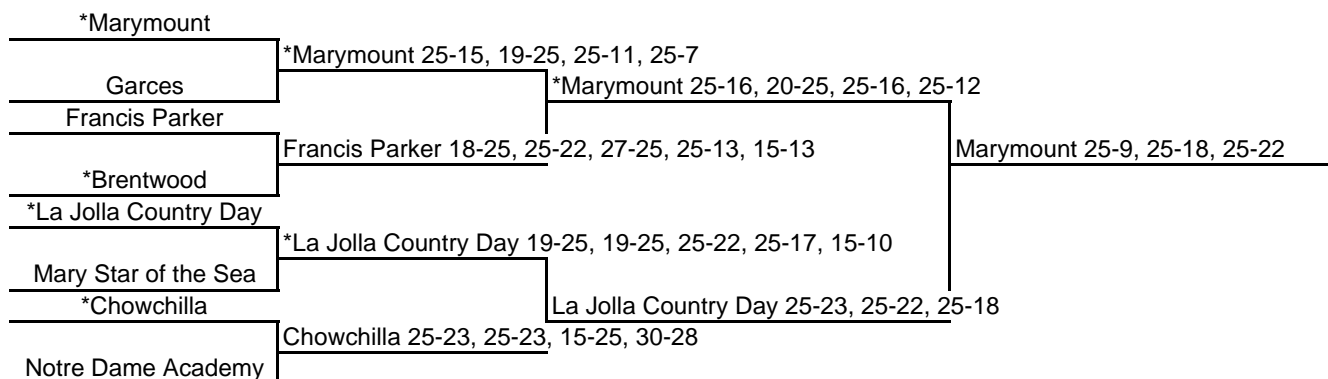

* Denotes Host Priority

2003 CIF STATE VOLLEYBALL CHAMPIONSHIPS NORTHERN CALIFORNIA - DIVISION IV

www.cifstate.org

ROUND I, NOV. 25 7:00 p.m. ROUND II, NOV. 29 7:00 p.m. REGIONAL FINALS, DEC. 2 7:00 p.m. STATE FINALS, DEC. 6 11 a.m., Cypress College

Seeded Teams

1. Linden
2. Justin Siena
3. Golden Sierra
4. Notre Dame

Host Priority

- | | |
|-----------------------------------|--|
| 1. Linden (SJS) 27-4 | 5. Golden Sierra, Garden Valley (SJS) 35-3 |
| 2. Justin Siena, Napa (NCS) 31-7 | 6. St. Helena (NCS) 23-7 |
| 3. Notre Dame, Salinas (CCS) 30-5 | 7. Castilleja, Palo Alto (CCS) 28-8 |
| 4. Sutter (NS) 29-9 | 8. Durham (NS) 24-5 |

2003 CIF STATE VOLLEYBALL CHAMPIONSHIPS SOUTHERN CALIFORNIA - DIVISION IV

ROUND I, NOV. 25 7:00 p.m. ROUND II, NOV. 29 7:00 p.m. REGIONAL FINALS, DEC. 2 7:00 p.m. STATE FINALS, DEC. 6 11:00 a.m., Cypress College