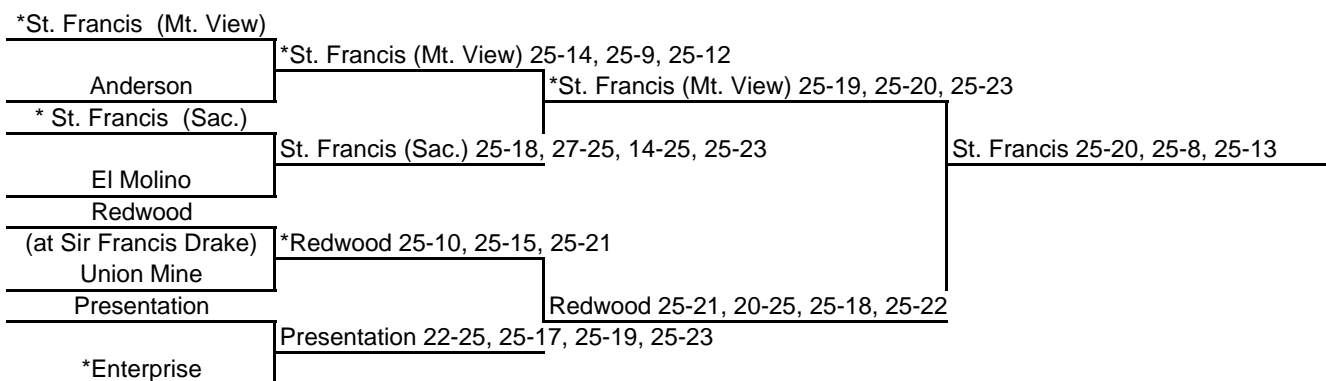

* Denotes Host Priority

2003 CIF STATE VOLLEYBALL CHAMPIONSHIPS

NORTHERN CALIFORNIA - DIVISION III

www.cifstate.org

ROUND I, NOV. 25 7:00 p.m. ROUND II, NOV. 29 7:00 p.m. REGIONAL FINALS, DEC. 2 7:00 p.m. STATE FINALS, DEC. 6 1:30 p.m., Cypress College