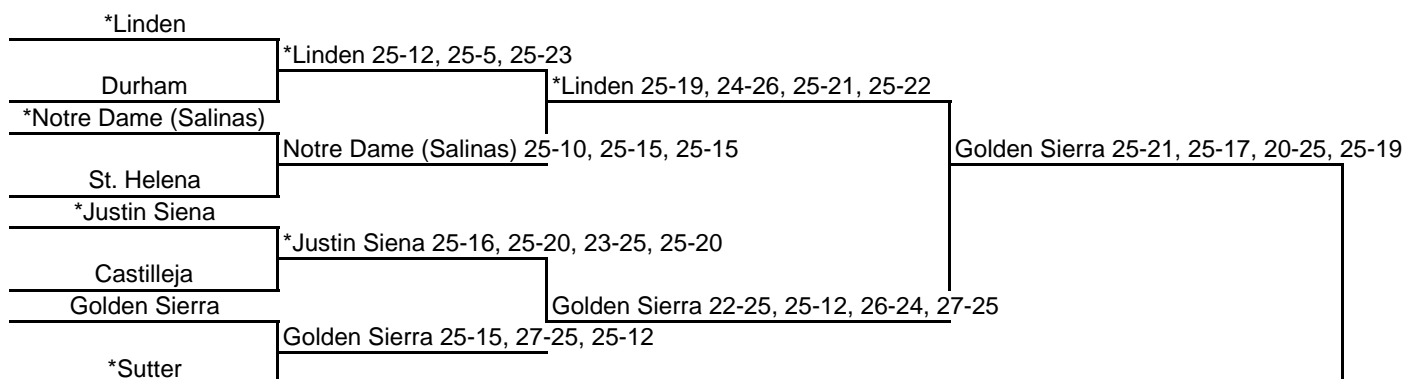

2003 CIF STATE VOLLEYBALL CHAMPIONSHIPS

SOUTHERN CALIFORNIA - DIVISION III

ROUND I, NOV. 25 7:00 p.m. ROUND II, NOV. 29 7:00 p.m. REGIONAL FINALS, DEC. 2 7:00 p.m. STATE FINALS, DEC. 6 1:30 p.m., Cypress College

Seeded Teams

1. Santa Margarita
2. Bishop Montgomery
3. University of SD
4. Northwood

Host Priority

- | | |
|---|---|
| 1. Santa Margarita, Rancho Sta. Margarita (SS) 25-5 | 5. Northwood, Irvine (SS) 22-5 |
| 2. Bishop Montgomery, Torrance (SS) 24-8 | 6. Corona del Mar, Newport Bch. (SS) 18-8 |
| 3. University of SD, San Diego (SDS) 25-6 | 7. Porterville (CS) 15-2 |
| 4. Exeter (CS) 22-4 | 8. La Jolla (SDS) 27-8 |

* Denotes Host Priority

2003 CIF STATE VOLLEYBALL CHAMPIONSHIPS NORTHERN CALIFORNIA - DIVISION IV

www.cifstate.org

ROUND I, NOV. 25 7:00 p.m. ROUND II, NOV. 29 7:00 p.m. REGIONAL FINALS, DEC. 2 7:00 p.m. STATE FINALS, DEC. 6 11 a.m., Cypress College