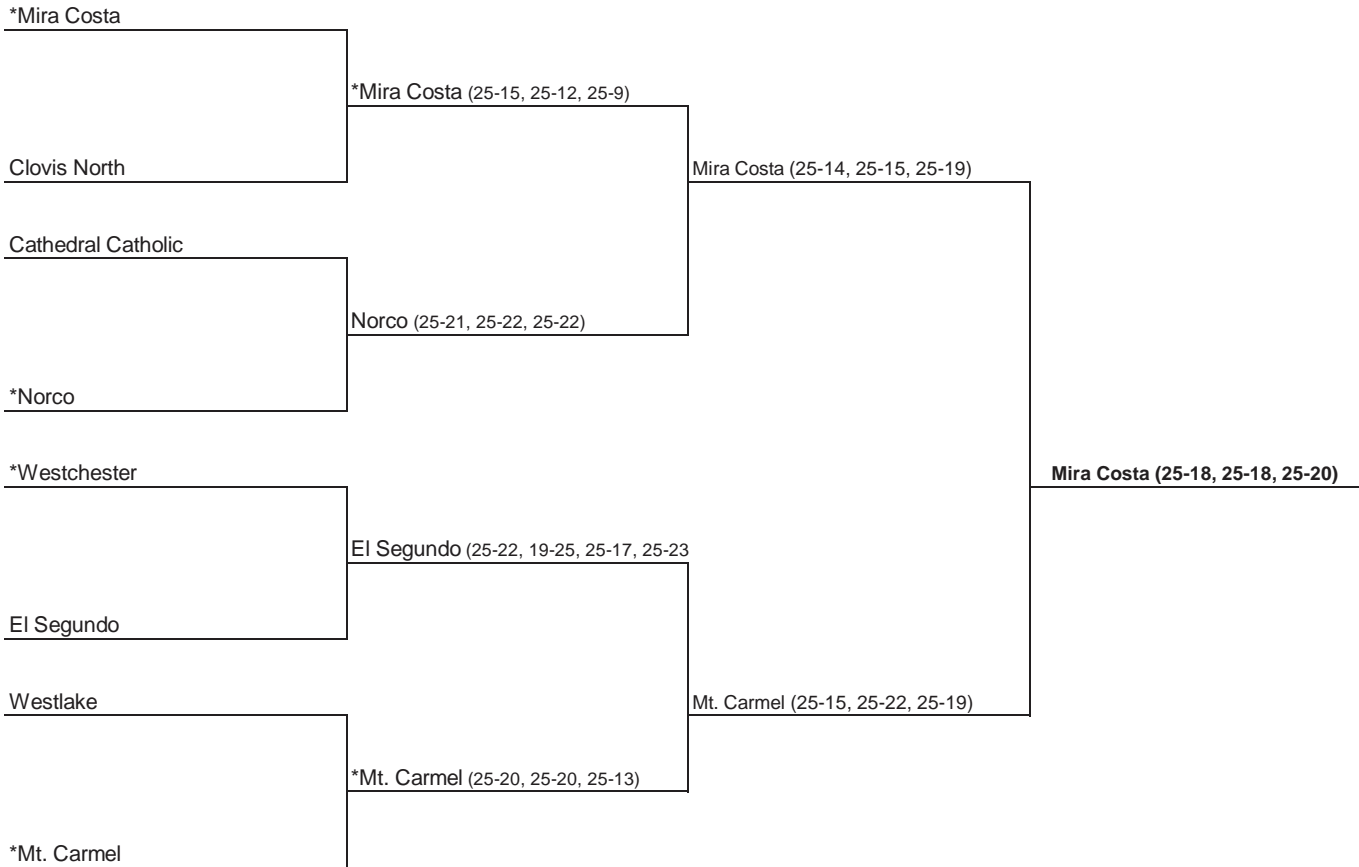

REGIONAL FINALS
Saturday, May 29, 2010
Irvine Valley College, 7:30pm

Host Priority

- 1 Loyola, Los Angeles (SS) 27-3
2 Clovis West, Fresno (CS) 34-1
3 La Costa Canyon, Carlsbad (SDS) 22-7
4 Taft, Woodland Hills (LAS) 23-3
5 Poway (SDS) 28-7
6 Esperanza, Anaheim (SS) 27-6
7 Thousand Oaks (SS) 15-5
8 Santa Monica (SS) 21-9

*Denotes Home Team / Priority Number Will Determine Host Starting in Semifinals Round I and Regional Semifinal games to be played at 7:00 p.m., unless otherwise noted.

**2010 CIF SOUTHERN CALIFORNIA
REGIONAL VOLLEYBALL CHAMPIONSHIPS
BOYS DIVISION II**

www.cifstate.org

ROUND I
Tuesday, May 25, 2010
Home Sites, 7:00pm

REGIONAL SEMIFINALS
Thursday, May 27, 2010
Home Sites, 7:00pm

REGIONAL FINALS
Saturday, May 29, 2010
Irvine Valley College 5:00pm

Host Priority

*Denotes Home Team / Priority Number Will Determine Host Starting in Semifinals
Round I and Regional Semifinal games to be played at 7:00 p.m., unless otherwise noted.