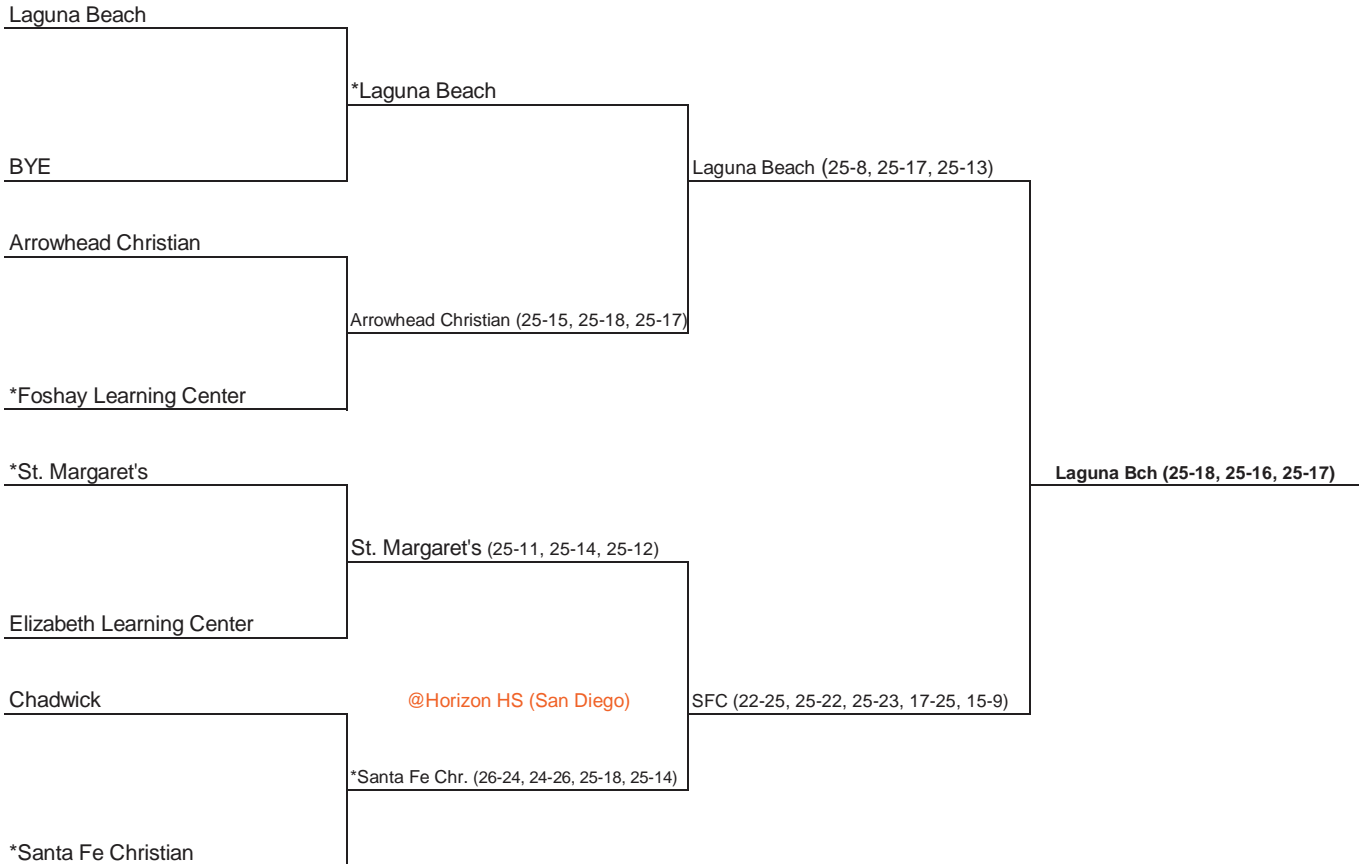

www.cifstate.org

**2010 CIF SOUTHERN CALIFORNIA
REGIONAL VOLLEYBALL CHAMPIONSHIPS
BOYS DIVISION III**

FARMERS

ROUND I
Tuesday, May 25, 2010
Home Sites, 7:00pm

REGIONAL SEMIFINALS
Thursday, May 27, 2010
Home Sites, 7:00pm

REGIONAL FINALS
Saturday, May 29, 2010
Irvine Valley College, 3:00pm

Host Priority

1 Laguna Beach (SS) 23-8	5 Arrowhead Christian, Redlands (SS) 21-6
2 Santa Fe Christian, Solana Beach (SDS) 20-4	6 Elizabeth Learning Ctr, Cudahy (LAS) 12-7
3 St. Margaret's, San Juan Capistrano (SS) 23-4	7 Chadwick, Palos Verdes Peninsula (SS) 17-10
4 Foshay Learning Ctr, Los Angeles (LAS) 16-2	

*Denotes Home Team / Priority Number Will Determine Host Starting in Semifinals
Round I and Regional Semifinal games to be played at 7:00 p.m., unless otherwise noted.