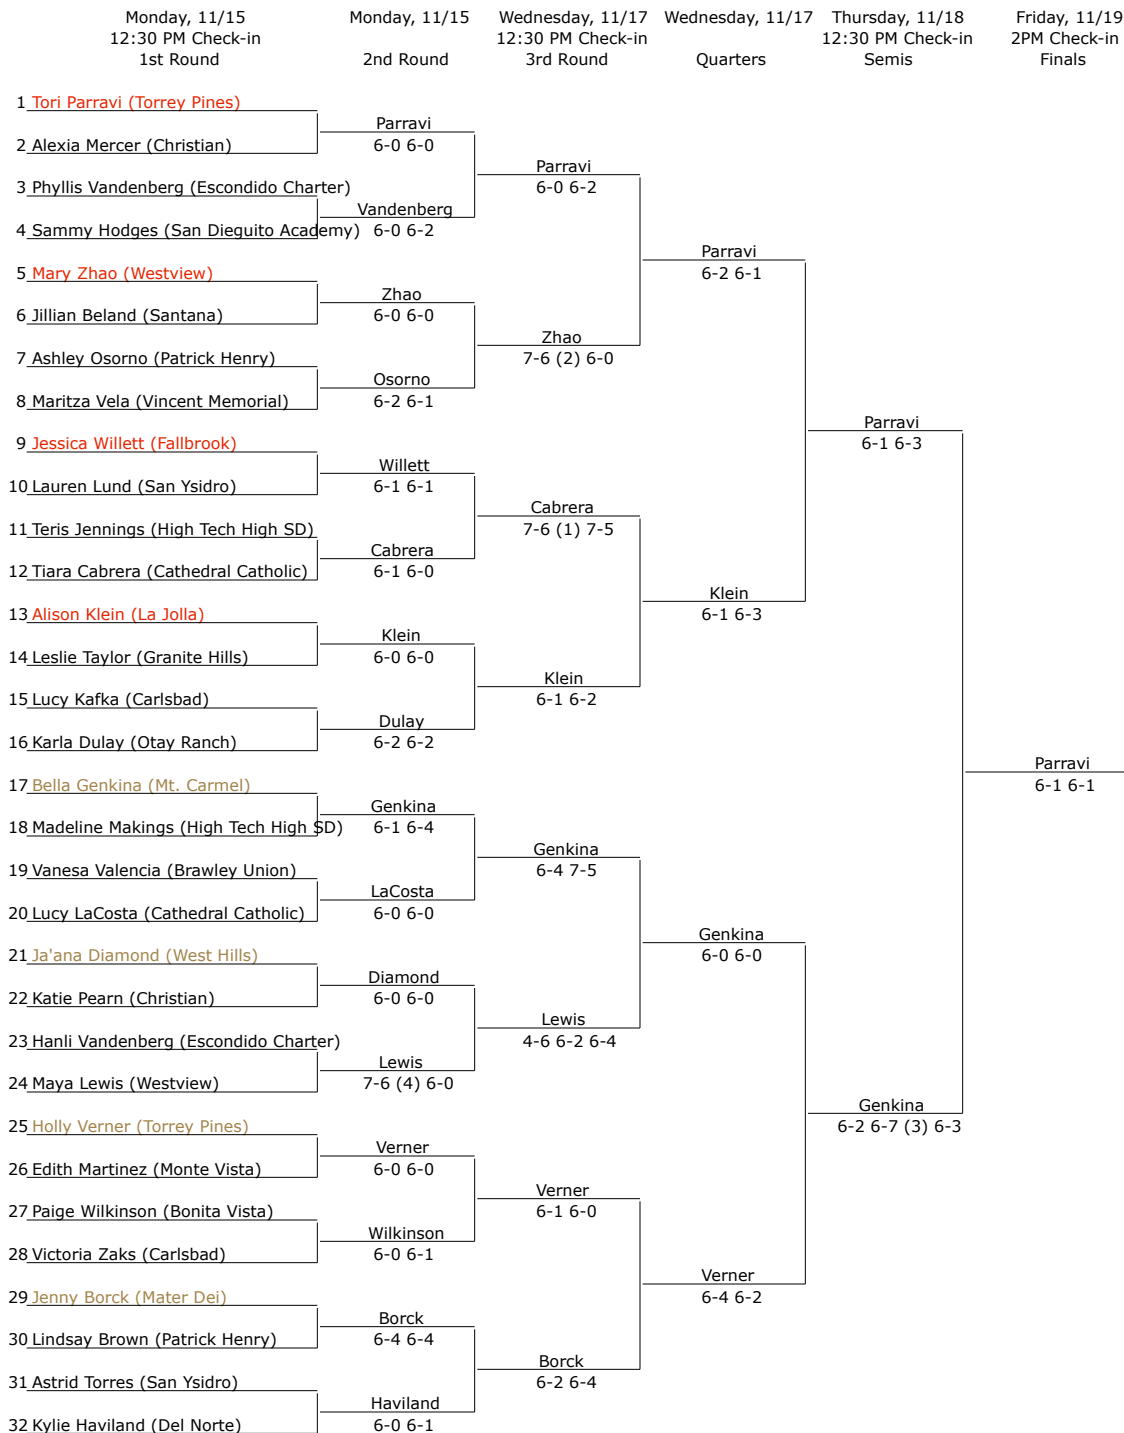

2010 CIF San Diego Section Individual Singles Tennis Tournament presented by Farmers Insurance

Seeded Players (School)

1. **Tori Parravi (Torrey Pines)**
2. **Karen Forman (Torrey Pines)**
3. **Hailey Johnson (Fallbrook)**
4. **Bella Genkina (Mt. Carmel)**
5. **Jessica Pepa (Otay Ranch)**
6. **Carley Cooke (Point Loma)**
7. **Jessica Willett (Fallbrook)**
8. **Holly Verner (Torrey Pines)**
9. **Gabby Velasco (San Pasqual)**
10. **Alison Klein (La Jolla)**
11. **Jenny Borck (Mater Dei)**
12. **Marissa Cohen (Scripps Ranch)**
13. **Lynn San Roman (Mater Dei)**
14. **Lamella Belgica (Mt. Carmel)**
15. **Mary Zhao (Westview)**
16. **Ja' Diamond (West Hills)**

Forman def. Parravi 3-6 7-6 (3) 6-1

2010 CIF San Diego Section Individual Singles Tennis Tournament presented by Farmers Insurance

- Seeded Players (School)**
1. Tori Parravi (Torrey Pines)
 2. Karen Forman (Torrey Pines)
 3. Hailey Johnson (Fallbrook)
 4. Bella Genkina (Mt. Carmel)
 5. Jessica Pepa (Otay Ranch)
 6. Carley Cooke (Point Loma)
 7. Jessica Willett (Fallbrook)
 8. Holly Varner (Torrey Pines)
 9. Gabby Velasco (San Pasqual)
 10. Alison Klein (La Jolla)
 11. Jenny Borck (Mater Dei)
 12. Marissa Cohen (Scripps Ranch)
 13. Lynn San Roman (Mater Dei)
 14. Lamella Belgica (Mt. Carmel)
 15. Mary Zhao (Westview)
 16. Ja' Diamond (West Hills)