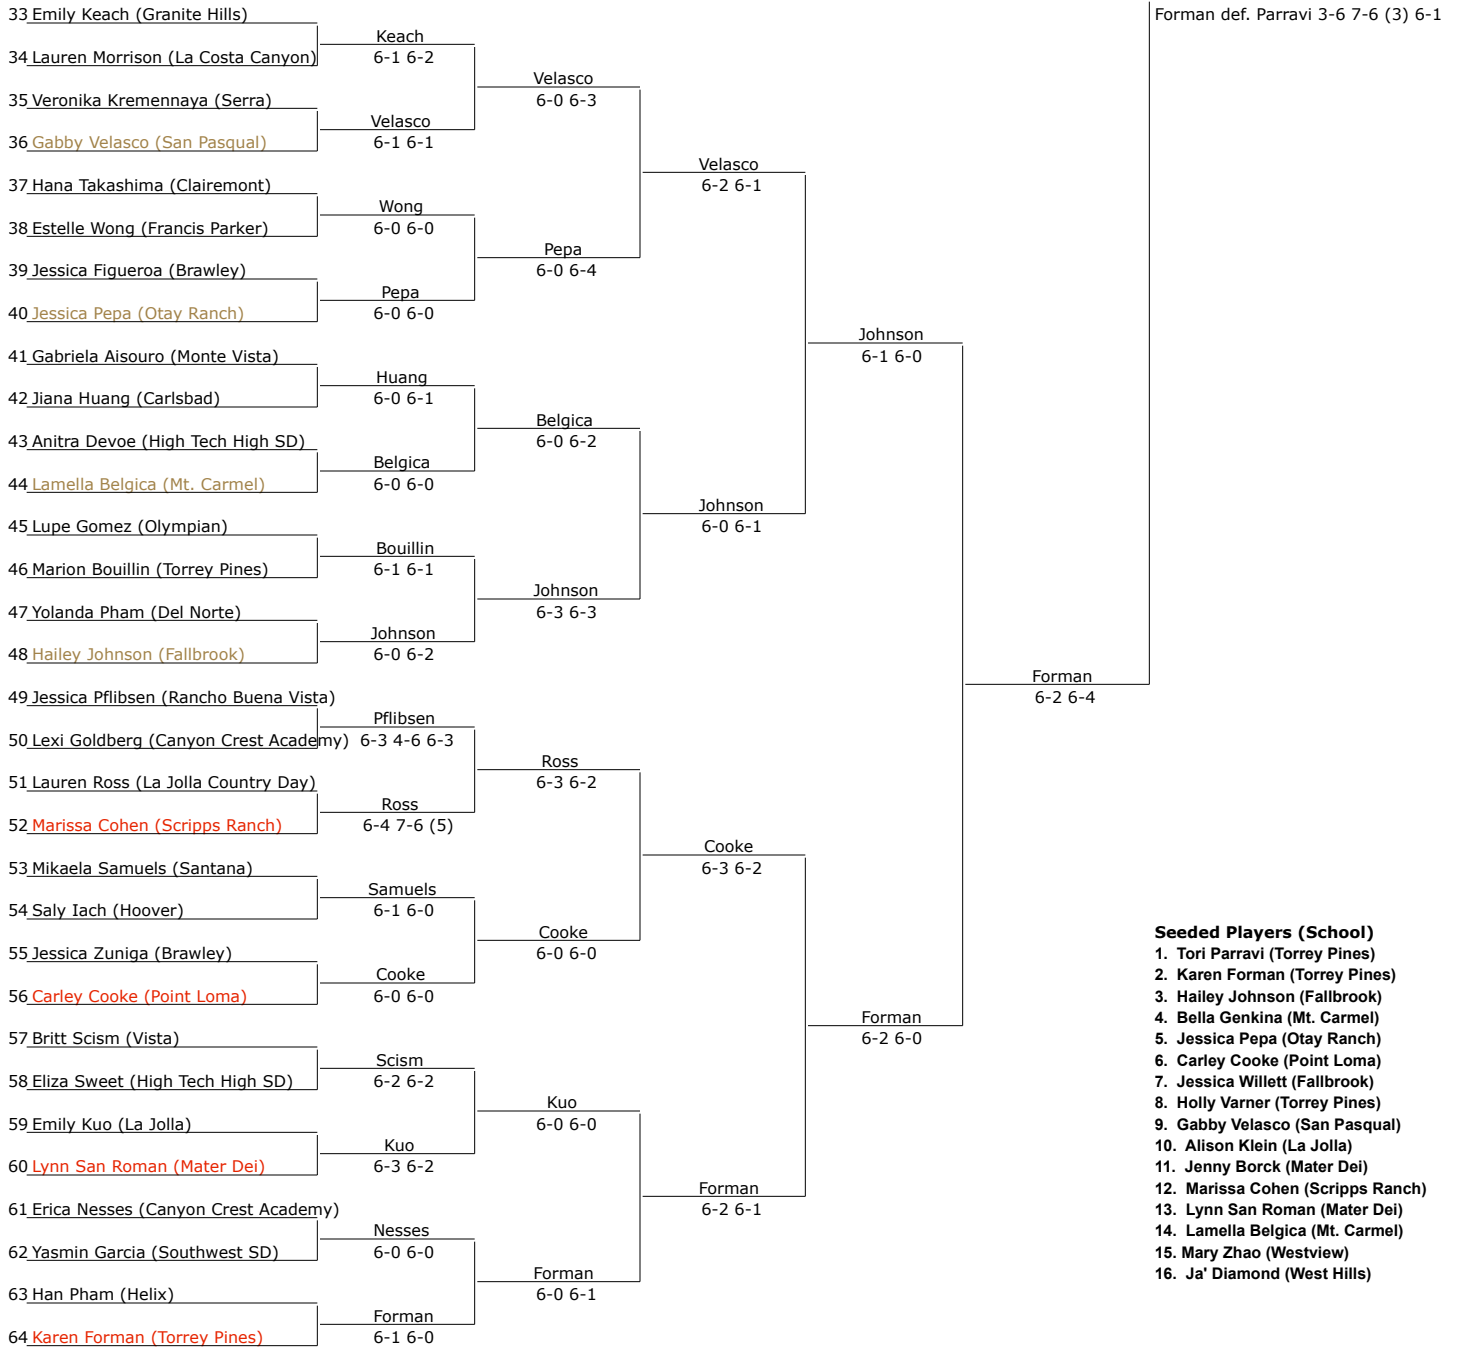

2010 CIF San Diego Section Individual Singles Tennis Tournament presented by Farmers Insurance

Seeded Players (School)

1. **Tori Parravi (Torrey Pines)**
2. **Karen Forman (Torrey Pines)**
3. **Hailey Johnson (Fallbrook)**
4. **Bella Genkina (Mt. Carmel)**
5. **Jessica Pepa (Otay Ranch)**
6. **Carley Cooke (Point Loma)**
7. **Jessica Willett (Fallbrook)**
8. **Holly Verner (Torrey Pines)**
9. **Gabby Velasco (San Pasqual)**
10. **Alison Klein (La Jolla)**
11. **Jenny Borck (Mater Dei)**
12. **Marissa Cohen (Scripps Ranch)**
13. **Lynn San Roman (Mater Dei)**
14. **Lamella Belgica (Mt. Carmel)**
15. **Mary Zhao (Westview)**
16. **Ja' Diamond (West Hills)**

Forman def. Parravi 3-6 7-6 (3) 6-1

2010 CIF San Diego Section Individual Singles Tennis Tournament presented by Farmers Insurance

- Seeded Players (School)**
1. Tori Parravi (Torrey Pines)
 2. Karen Forman (Torrey Pines)
 3. Hailey Johnson (Fallbrook)
 4. Bella Genkina (Mt. Carmel)
 5. Jessica Pepa (Otay Ranch)
 6. Carley Cooke (Point Loma)
 7. Jessica Willett (Fallbrook)
 8. Holly Varner (Torrey Pines)
 9. Gabby Velasco (San Pasqual)
 10. Alison Klein (La Jolla)
 11. Jenny Borck (Mater Dei)
 12. Marissa Cohen (Scripps Ranch)
 13. Lynn San Roman (Mater Dei)
 14. Lamella Belgica (Mt. Carmel)
 15. Mary Zhao (Westview)
 16. Ja' Diamond (West Hills)