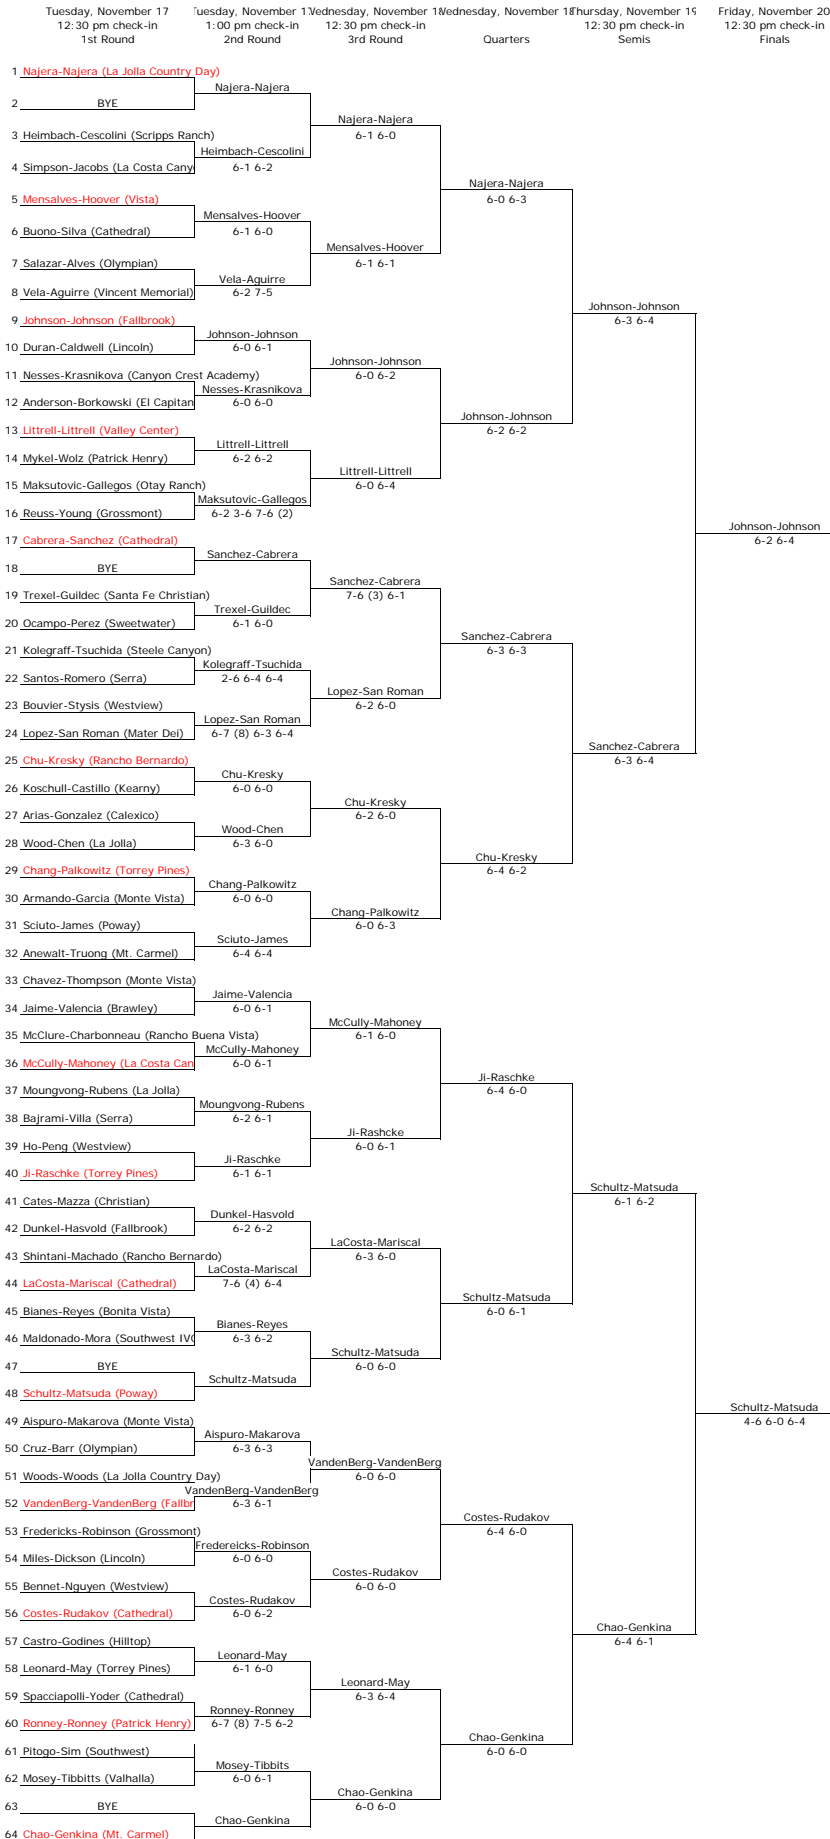

2009 CIF San Diego Section Doubles Championships
Presented by Farmers Insurance

- Seeded Players (School)**
- 1 Najera-Najera LJCD
 - 2 Chao-Genkina Mt. Carmel
 - 3 Schultz-Matsuda Poway
 - 4 Cabrera-Sanchez Cathedral
 - 5 Ji-Raschke Torrey Pines
 - 6 Johnson-Johnson Fallbrook
 - 7 Costes-Rudakov Cathedral
 - 8 Chu-Kresky Rancho Bern
 - 9 Chang-Palkowitz Torrey Pines
 - 10 VandenBerg-VandenBerg Fallbrook
 - 11 Littrell-Littrell Valley Center
 - 12 Mahoney-McCully La Costa Car
 - 13 Mariscal-LaCosta Cathedral
 - 14 Ronney-Ronney Patrick Henry
 - 15 Mensalves-Hoover Vista

Schultz-Matsuda (Poway)
7-6 6-1

FARMERS