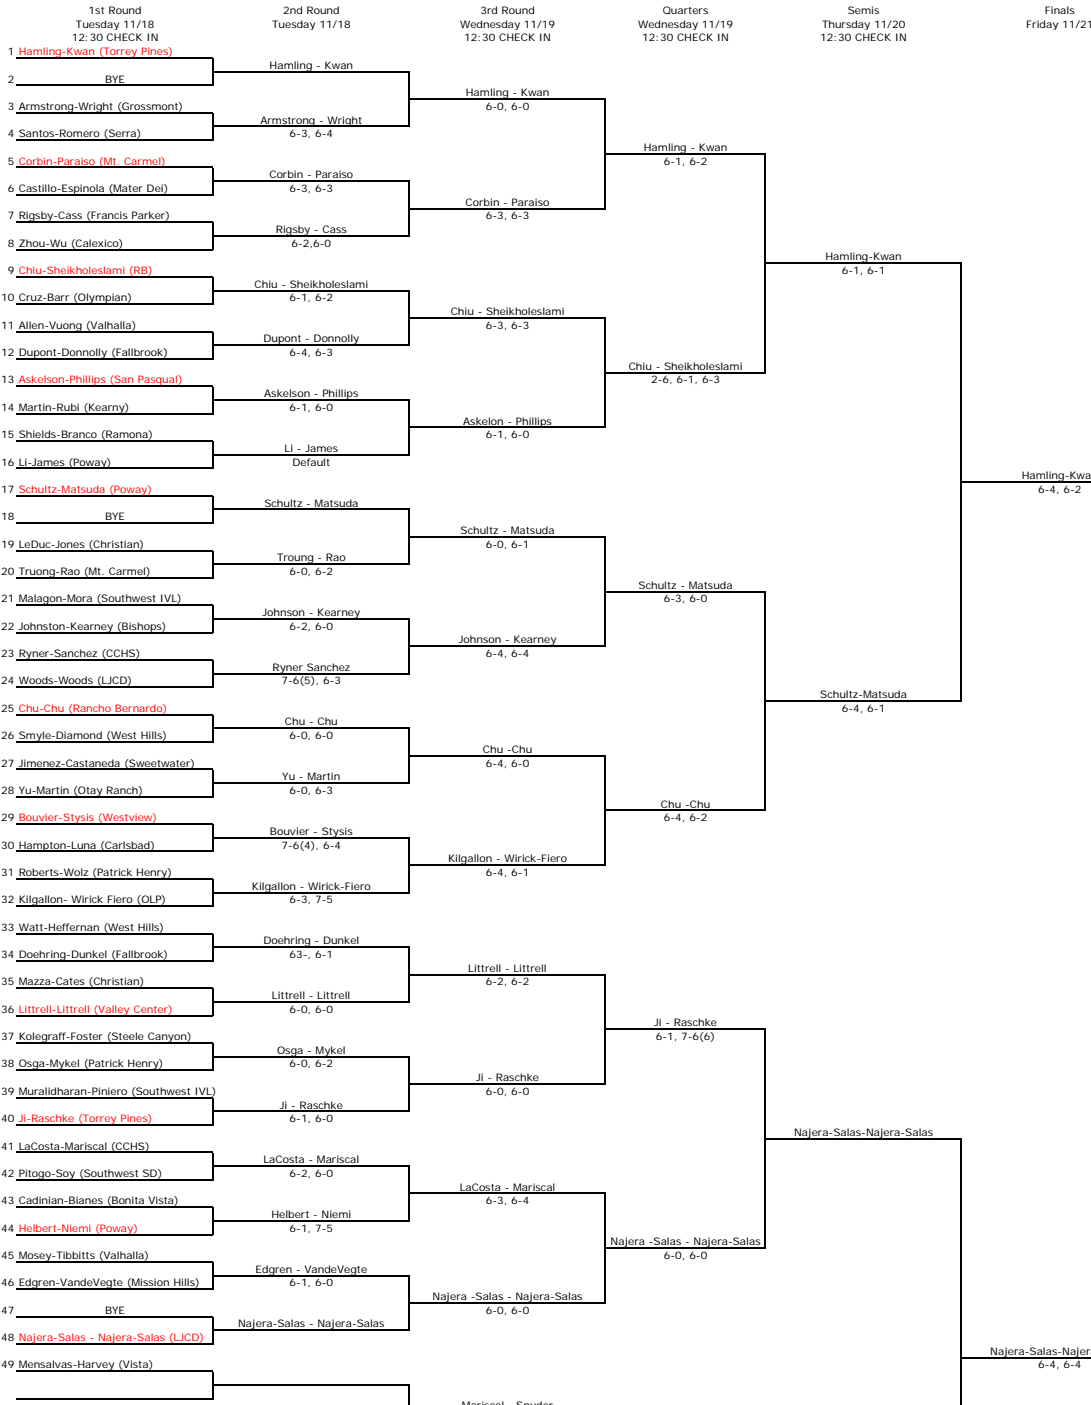

2008 CIF-San Diego Section/Toyota
Doubles Championships
Barnes Tennis Center

Seeded Teams (School)

1	Hamling	Kwan	Torrey Pines
2	Leon-Chao	Gankina	Mt. Carmel
3	Najera-Salas	Najera-Salas	LJCD
4	Schultz	Matsuda	Poway
5	Ji	Raschke	Torrey Pines
6	Chiu	Sheikholeslami	Rancho Bernardo
7	Willett	Johnson	Fallbrook
8	Chu	Chu	Rancho Bernardo
9	Phillips	Askelson	San Pasqual
10	Mariscal	Snyder	CCHS
11	Littrell	Littrell	Valley Center
12	Bouvier	Stysis	Westview
13	Corbin	Paraiso	Mt. Carmel
14	Helbert	Niemi	Poway
15	Alexander	Pham	Bishops