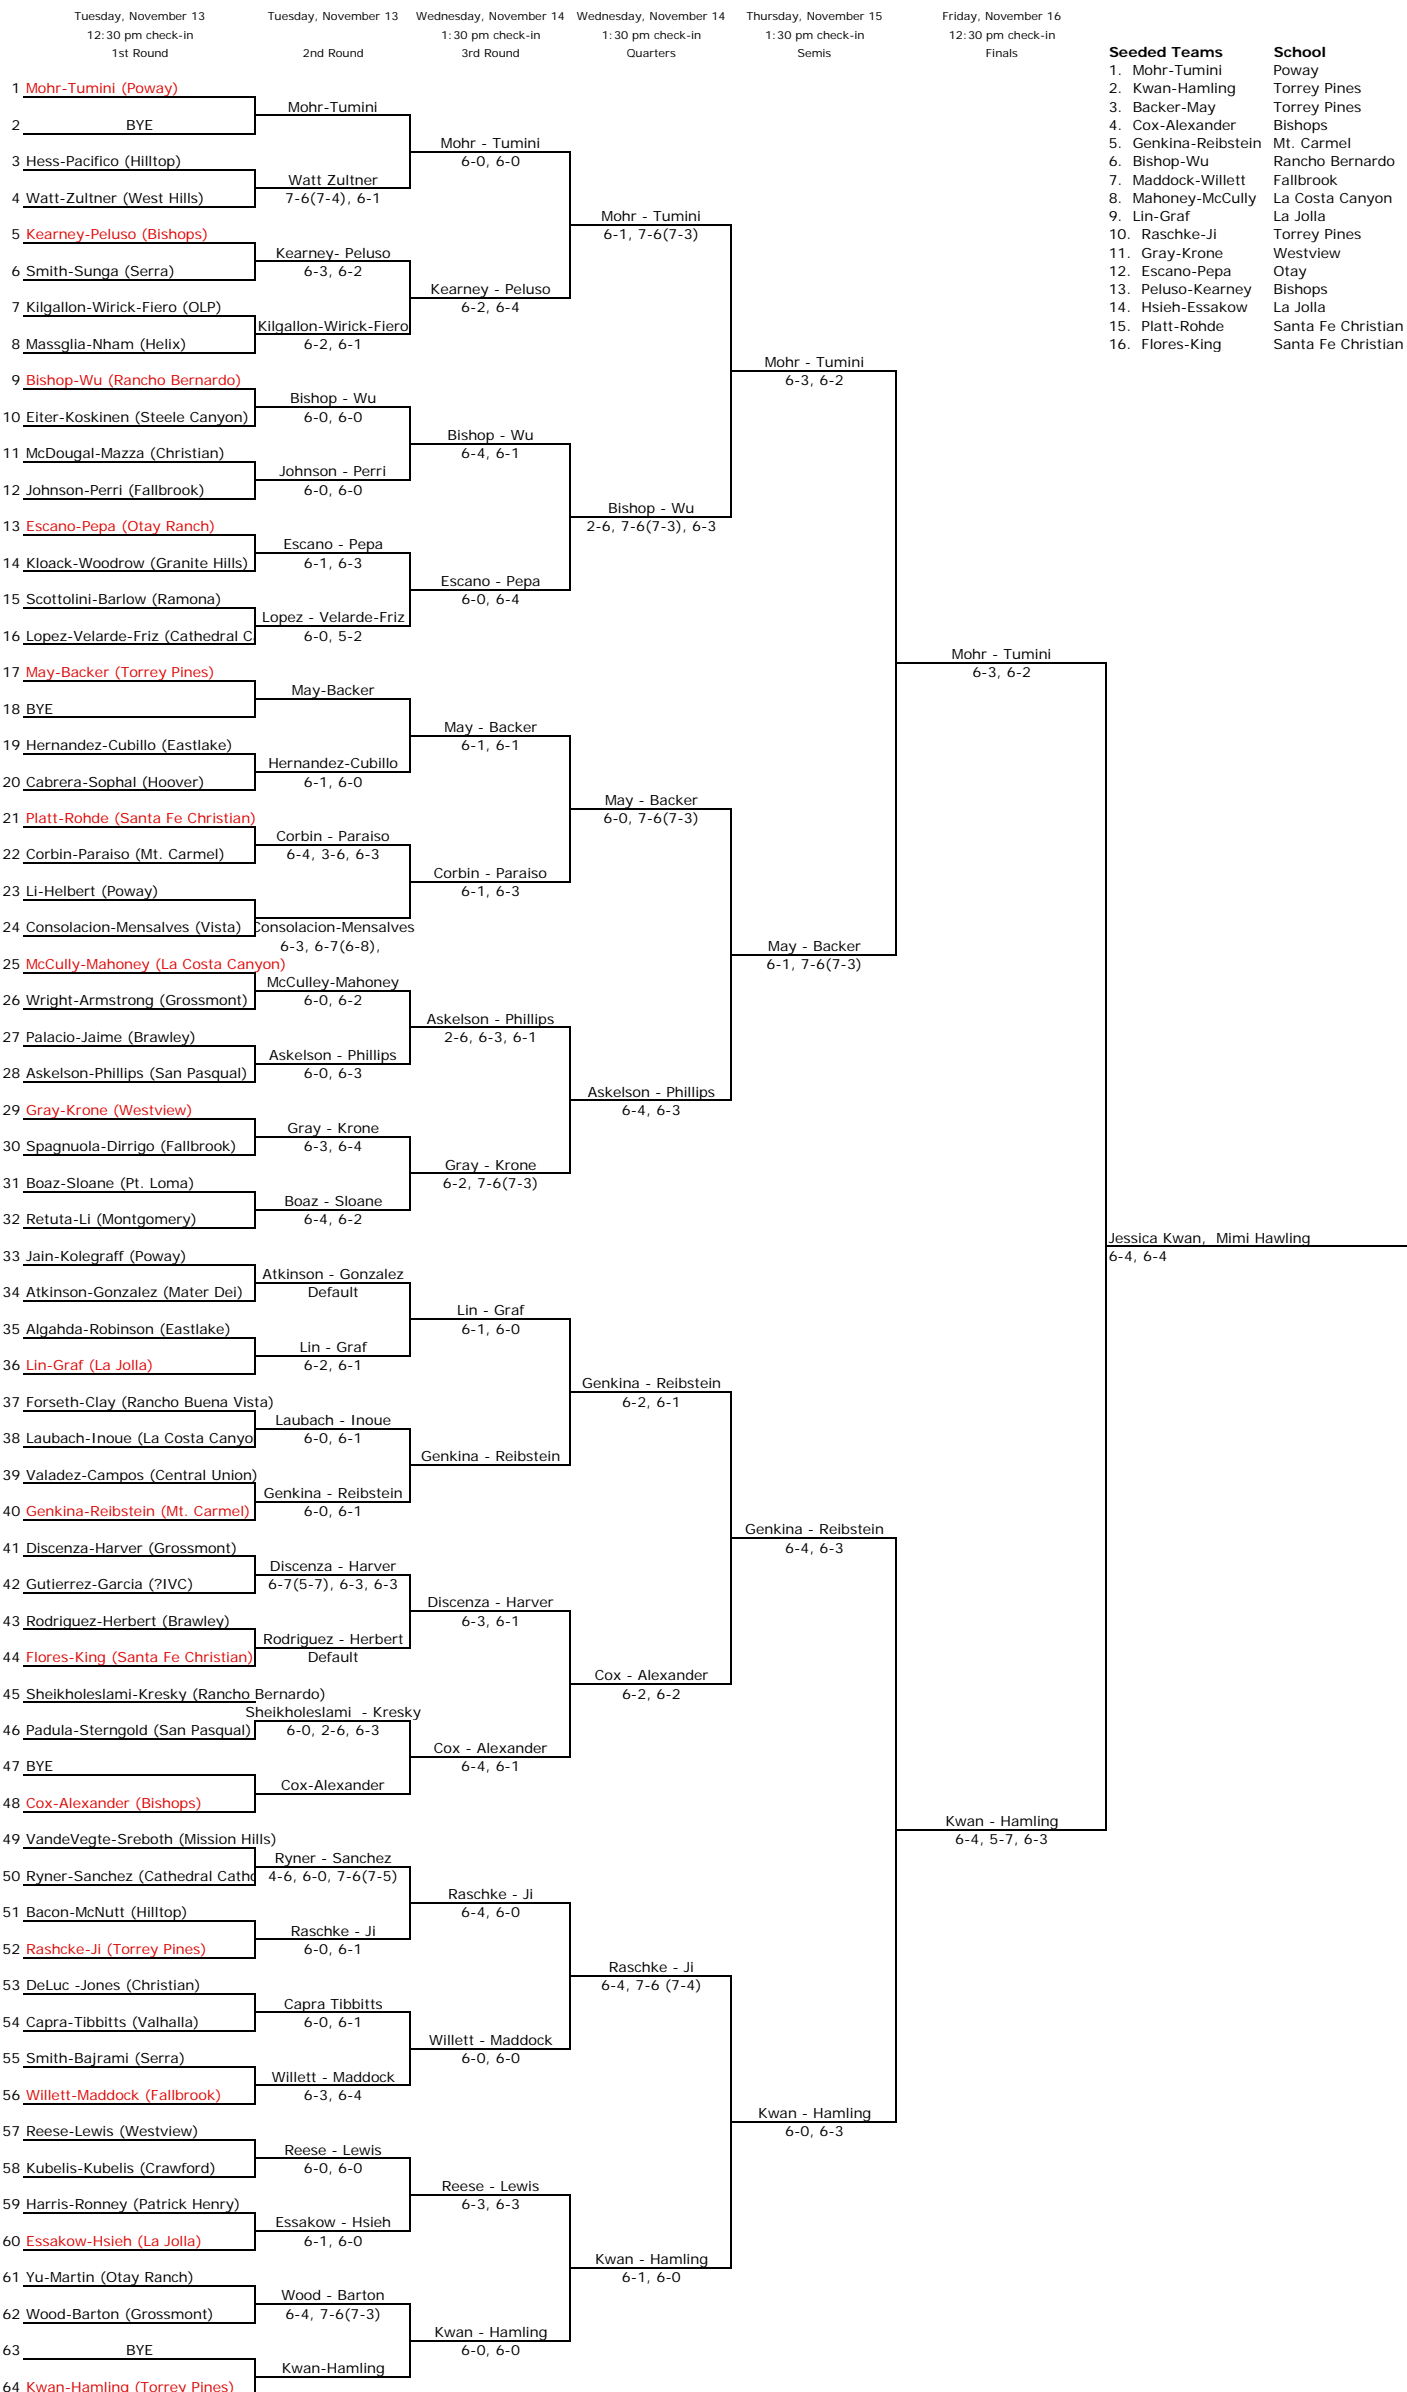

2007 CIF San Diego Section/Toyota Doubles Championships

Jessica Kwan, Mimi Hawling
6-4, 6-4