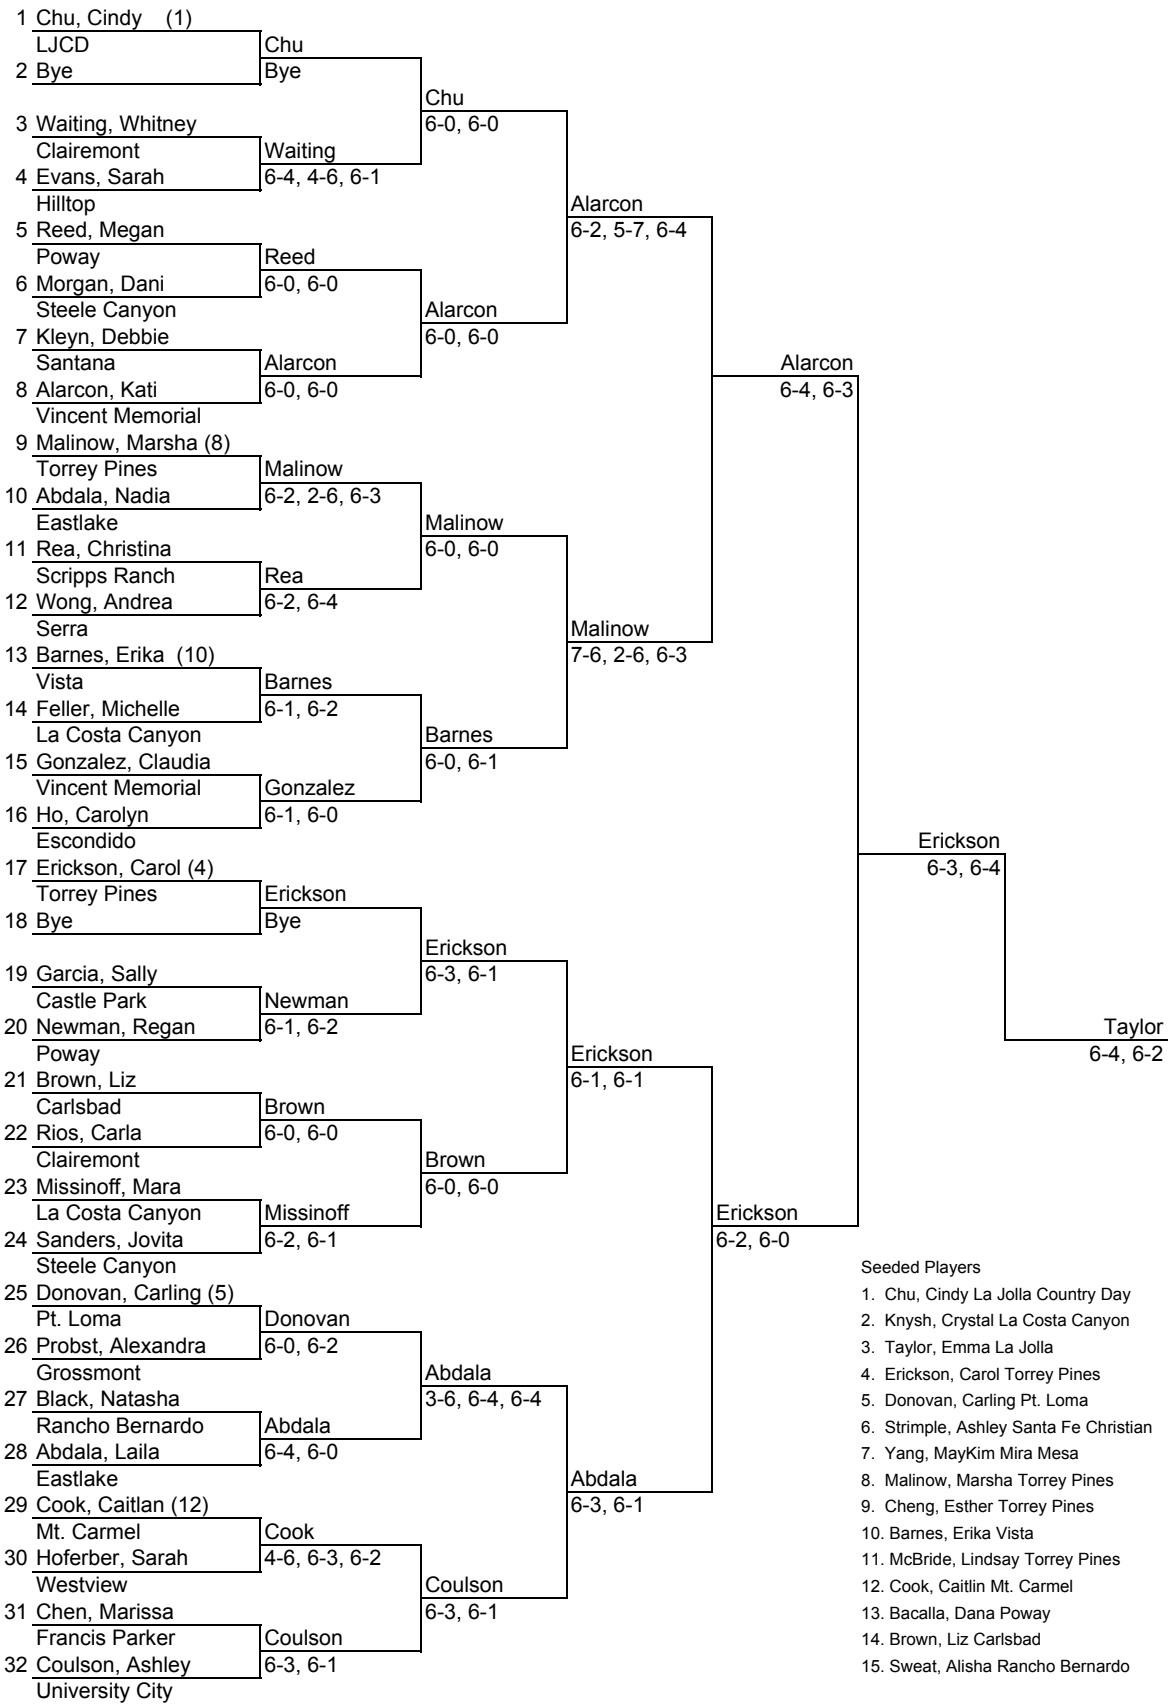

**2002 CIF SAN DIEGO SECTION
WOMEN'S SINGLES TENNIS CHAMPIONSHIP**

First Round	Second Round	Third Round	Quarterfinals	Semifinals	Finals
Nov. 18	Nov. 18	Nov. 20	Nov. 20	Nov. 21	Nov. 22
Check-In 1:30	Check-In 1:30	Check-In 1:30	Check-In 1:30	Check-In 1:30	Check-In 2:00

**2002 CIF SAN DIEGO SECTION
WOMEN'S SINGLES TENNIS CHAMPIONSHIP**