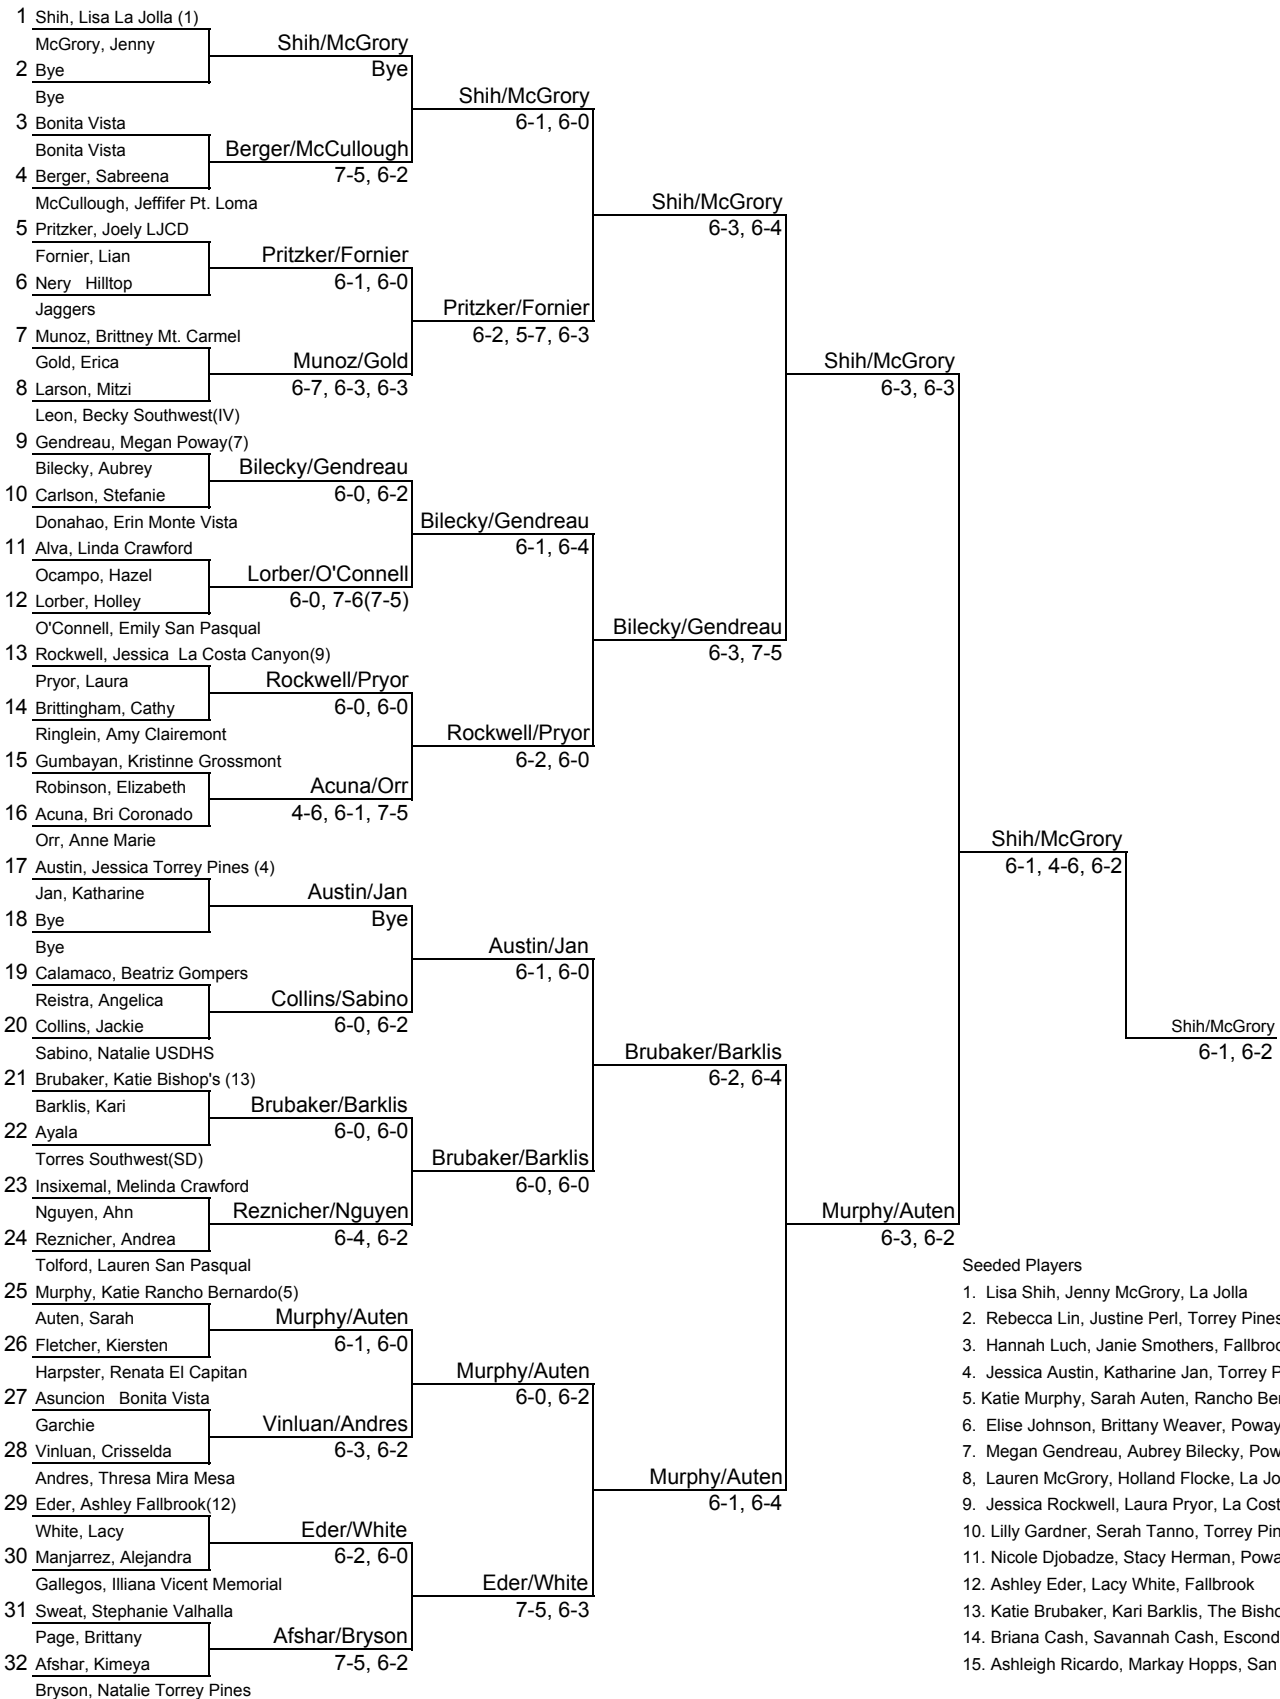

**2002 CIF SAN DIEGO SECTION
WOMEN'S DOUBLES TENNIS CHAMPIONSHIP**

First Round	Second Round	Third Round	Quarterfinals	Semifinals	Finals
Nov. 19	Nov. 19	Nov. 20	Nov. 20	Nov. 21	Nov. 22
Check-In 1:30	Check-In 1:30	Check-In 1:30	Check-In 1:30	Check-In 1:30	Check-In 12:30

- Seeded Players**
1. Lisa Shih, Jenny McGrory, La Jolla
 2. Rebecca Lin, Justine Perl, Torrey Pines
 3. Hannah Luch, Janie Smothers, Fallbrook
 4. Jessica Austin, Katharine Jan, Torrey Pines
 5. Katie Murphy, Sarah Auten, Rancho Bernardo
 6. Elise Johnson, Brittany Weaver, Poway
 7. Megan Gendreau, Aubrey Bilecky, Poway
 8. Lauren McGrory, Holland Flocke, La Jolla
 9. Jessica Rockwell, Laura Pryor, La Costa Canyon
 10. Lilly Gardner, Serah Tanno, Torrey Pines
 11. Nicole Djobadze, Stacy Herman, Poway
 12. Ashley Eder, Lacy White, Fallbrook
 13. Katie Brubaker, Kari Barklis, The Bishop's School
 14. Briana Cash, Savannah Cash, Escondido
 15. Ashleigh Ricardo, Markay Hopps, San Pasqual