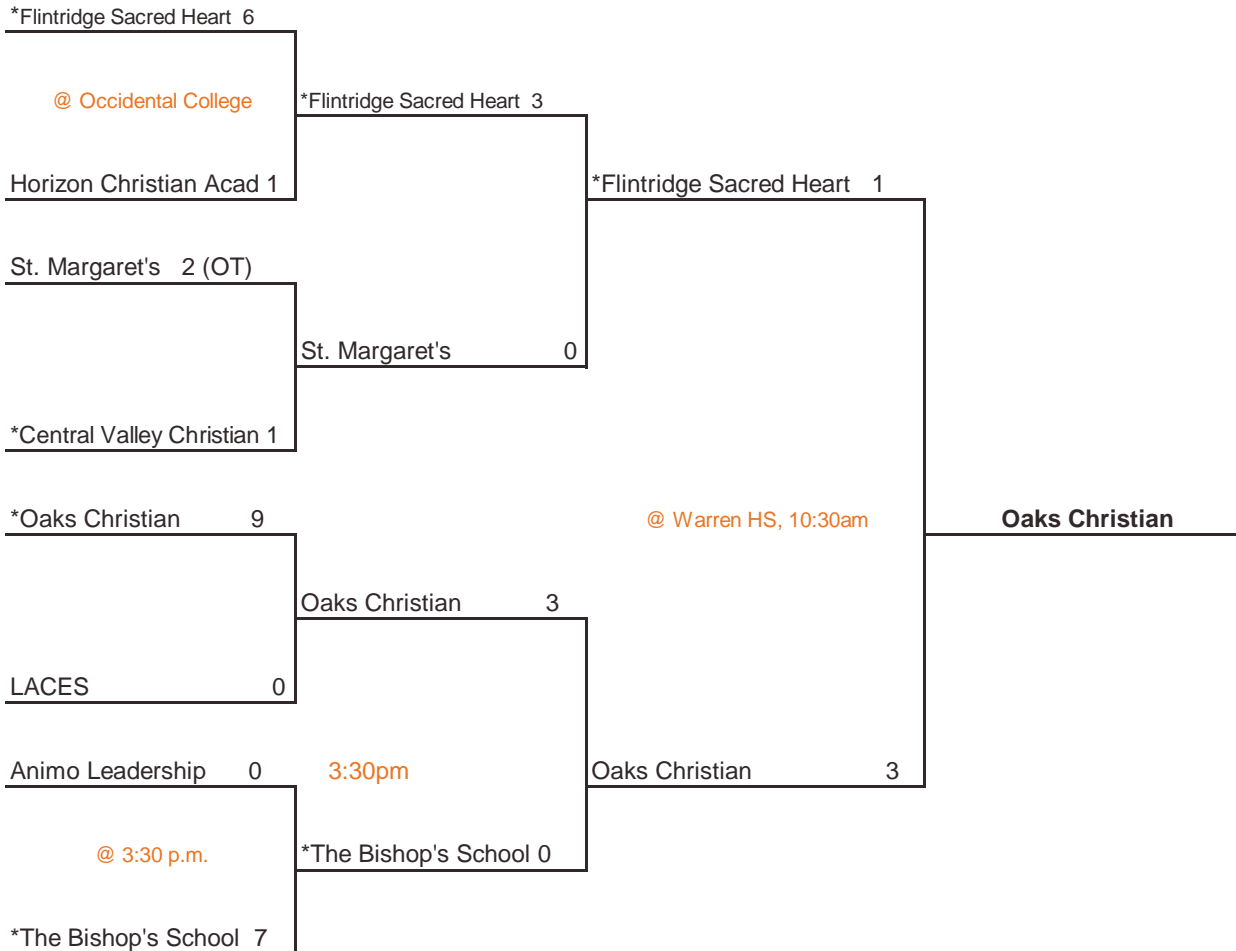

2011 CIF SOUTHERN CALIFORNIA REGIONAL SOCCER CHAMPIONSHIPS GIRLS DIVISION III

www.cifstate.org

ROUND I	REGIONAL SEMIFINALS	REGIONAL FINALS
Tuesday, March 8, 2011	Thursday, March 10, 2011	Saturday, March 12, 2011
<i>Home Sites, 4:00pm</i>	<i>Home Sites, 4:00pm</i>	<i>Warren High School, 10:30am</i>

Seeded Teams

1 Flintridge SH, Flintridge (SS) 21-1-1	5 St. Margaret's, San Juan Capistrano (SS) 26-2-1
2 The Bishop's School, La Jolla (SD) 13-	6 LACES (LA) 12-6-4
3 Oaks Christian, Westlake (SS) 23-2-1	7 Animo Leadership, Inglewood (SS) 17-7-2
4 Central Valley Christian, Visalia (CS) 2	8 Horizon Christian Academy, San Diego (SD) 10-10-4

* Indicates host school.

Round I and Regional Semifinal games to be played at 4:00pm, unless otherwise noted.

Host school is determined by seeding in all rounds.