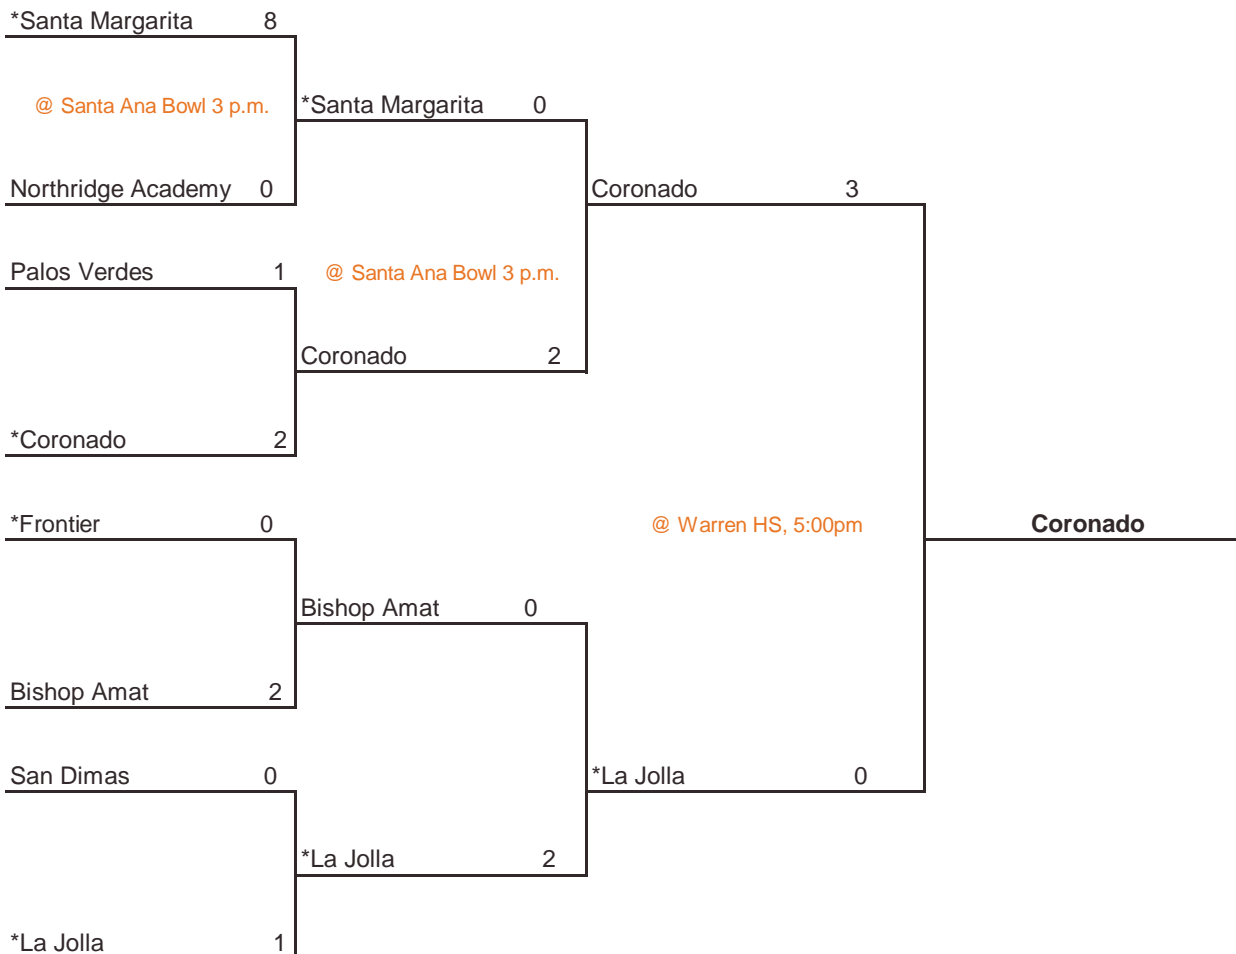

2011 CIF SOUTHERN CALIFORNIA REGIONAL SOCCER CHAMPIONSHIPS GIRLS DIVISION II

www.cifstate.org

ROUND I	REGIONAL SEMIFINALS	REGIONAL FINALS
Monday, March 7, 2011	Wednesday, March 9, 2011	Friday, March 11, 2011
<i>Home Sites, 4:00pm</i>	<i>Home Sites, 4:00pm</i>	<i>Warren High School, 5:00pm</i>

Seeded Teams

1 Santa Margarita (SS) 24-4-3	5 Palos Verdes (SS) 24-5-3
2 La Jolla (SD) 14-4-3	6 Bishop Amat, La Puente (SS) 29-1
3 Frontier, Bakersfield (CS) 20-2-4	7 San Dimas (SS) 19-3-2
4 Coronado (SD) 11-6-4	8 Northridge Academy , Northridge (LA) 14-2

* Indicates host school.
Round I and Regional Semifinal games to be played at 4:00pm, unless otherwise noted.
Host school is determined by seeding in all rounds.