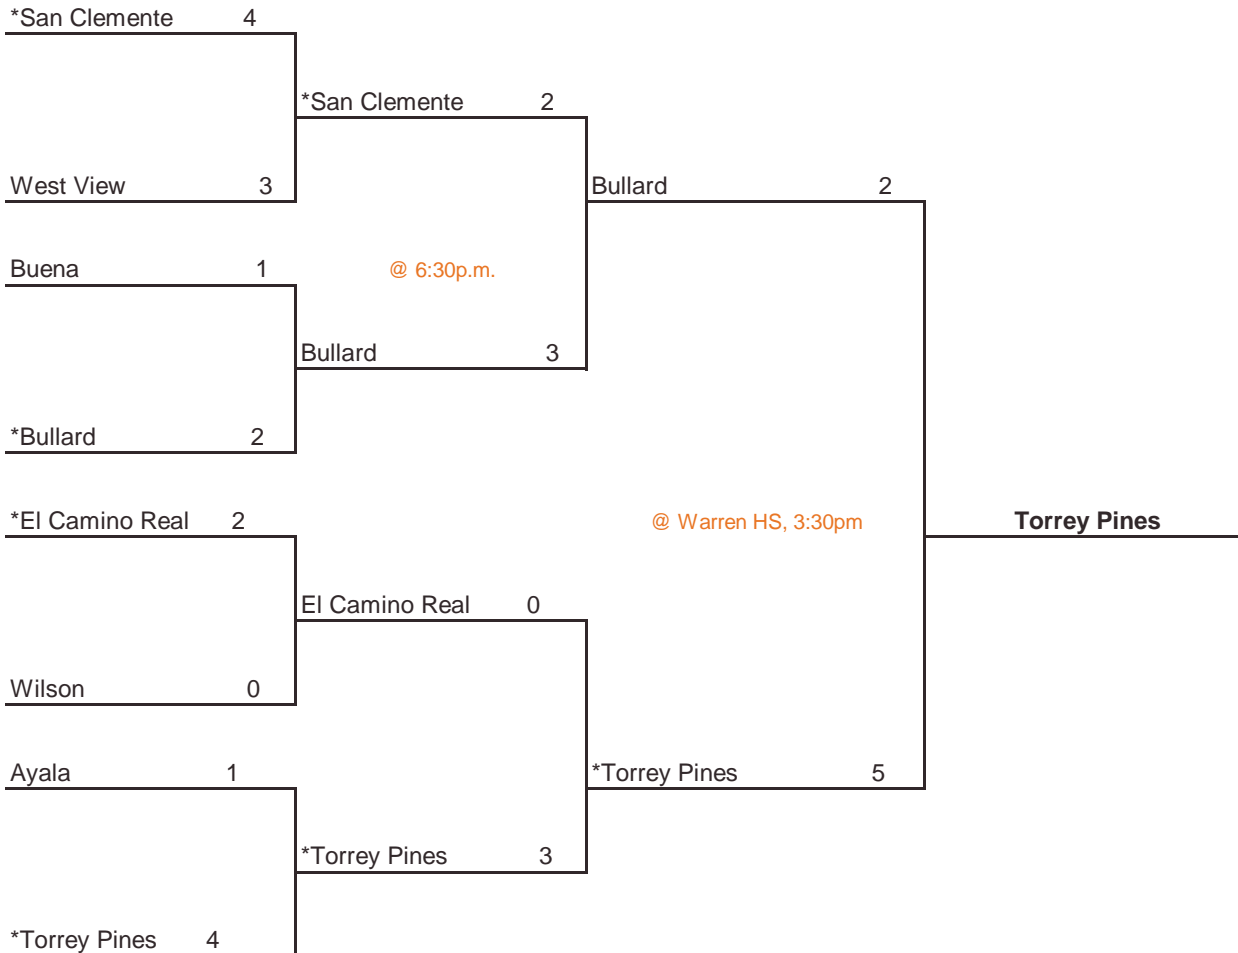

**Seeded Teams**

- |  |                                    |
|--|------------------------------------|
| 1 San Clemente (SS) 20-3-6                   | 5 Buena, Ventura (SS) 22-5-4       |
| 2 Torrey Pines, San Diego (SD) 20-2-4        | 6 Wilson, Long Beach (SS) 20-6-5   |
| 3 El Camino Real, Woodland Hills (LA) 20-2-3 | 7 Ayala, Chino Hills (SS) 19-5-4   |
| 4 Bullard, Fresno (CS) 23-3-1                | 8 West View, San Diego (SD) 16-4-5 |

\* Indicates host school.  
 Round I and Regional Semifinal games to be played at 4:00pm, unless otherwise noted.  
 Host school is determined by seeding in all rounds.