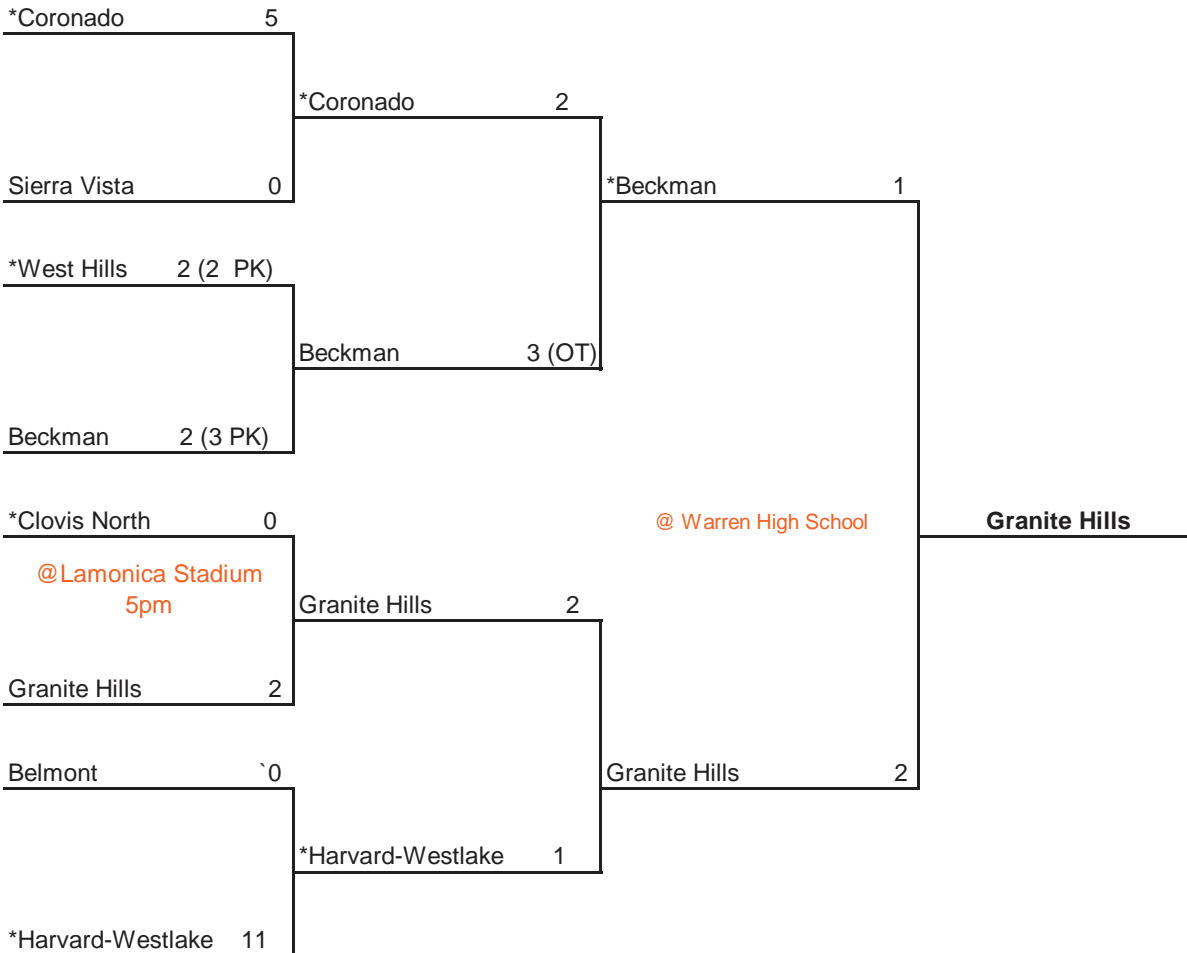

* Indicates host school. Round I and Regional Semifinal games to be played at 4:00pm, unless otherwise noted. Host school is determined by seeding in all rounds.

www.cifstate.org

2010 CIF SOUTHERN CALIFORNIA REGIONAL SOCCER CHAMPIONSHIPS GIRLS DIVISION II

FARMERS

ROUND I Tuesday, March 9, 2010 Home Sites, 4:00pm

REGIONAL SEMIFINALS Thursday, March 11, 2010 Home Sites, 4:00pm

REGIONAL FINALS Saturday, March 13, 2010 Warren High School, 10:30am

Seeded Teams

- 1 Coronado (SD) 21-1-3
2 Harvard-Westlake, North Hollywood (SS) 21-1-3
3 Clovis North (CS) 15-4-7
4 West Hills, Santee (SDS) 14-1-3
5 Beckman, Irvine (SS) 20-3-1
6 Granite Hills, Apple Valley (SS) 24-3-1
7 Belmont, Los Angeles (LAS) 16-6-2
8 Sierra Vista, Baldwin Park (SS) 24-3

* Indicates host school. Round I and Regional Semifinal games to be played at 4:00pm, unless otherwise noted. Host school is determined by seeding in all rounds.