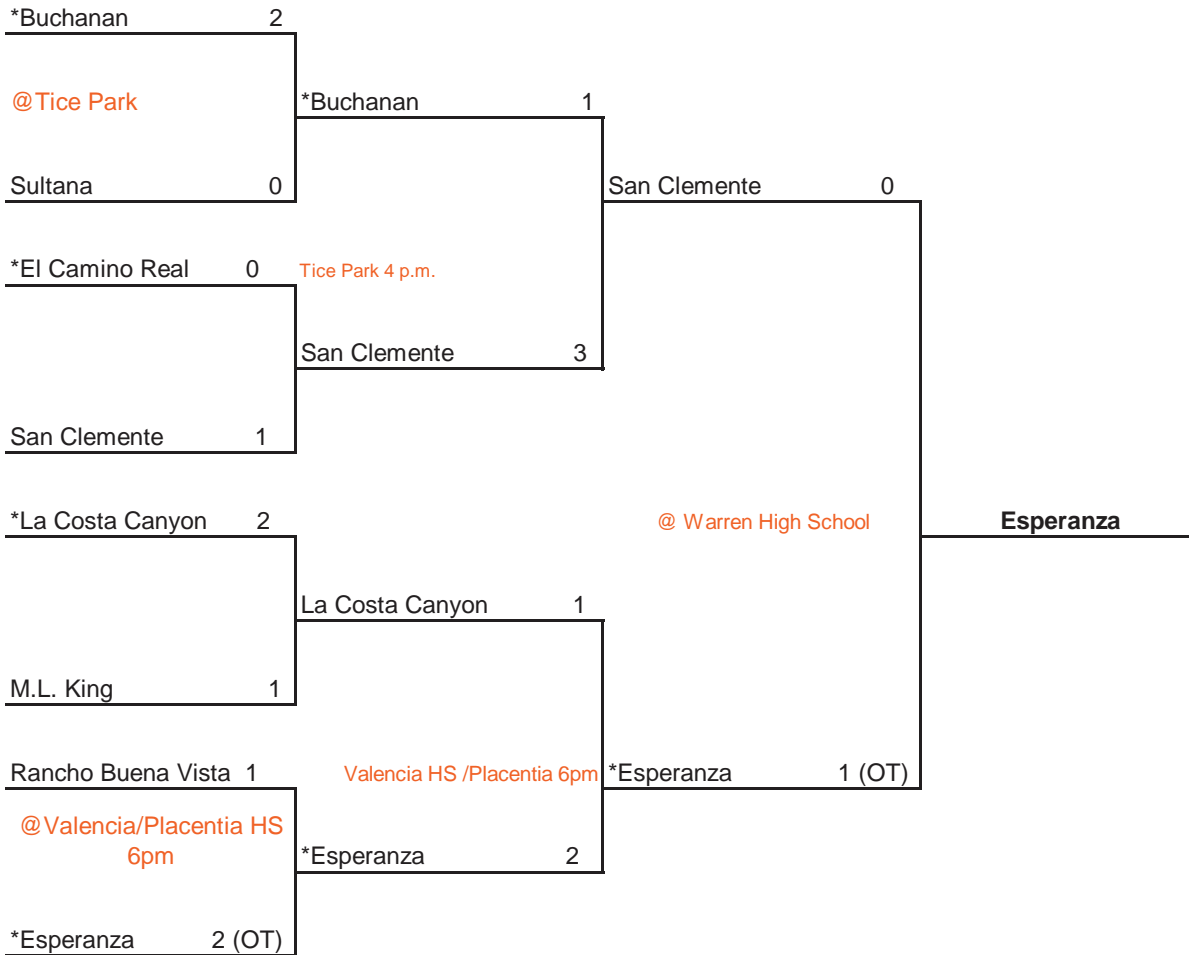

REGIONAL FINALS Saturday, March 13, 2010 Warren High School, 3:30pm

Seeded Teams

- 1 Buchanan, Clovis (CS) 25-0-1
2 Esperanza, Anaheim (SS) 24-0-4
3 La Costa Canyon, Carlsbad (SDS) 16-5-3
4 El Camino Real, Woodland Hills (LAS) 13-5-5
5 San Clemente (SS) 17-7-6
6 M.L. King, Riverside (SS) 20-7-1
7 Rancho Buena Vista, Vista (SDS) 15-5-4
8 Sultana, Hesperia (SS) 23-3-3

* Indicates host school. Round I and Regional Semifinal games to be played at 4:00pm, unless otherwise noted. Host school is determined by seeding in all rounds.