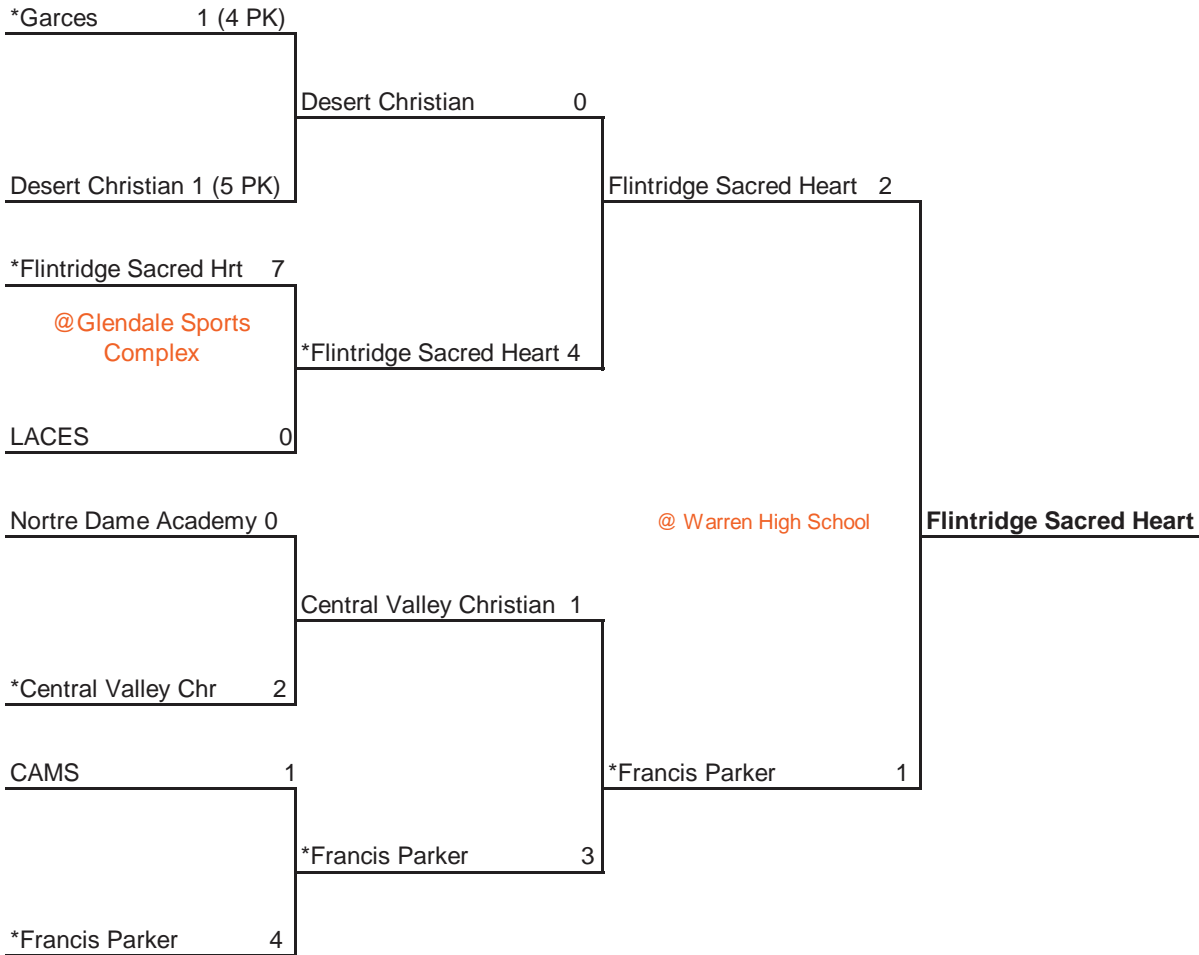

www.cifstate.org

2010 CIF SOUTHERN CALIFORNIA REGIONAL SOCCER CHAMPIONSHIPS GIRLS DIVISION III

FARMERS

ROUND I Monday, March 8, 2010 Home Sites, 4:00pm

REGIONAL SEMIFINALS Wednesday, March 10, 2010 Home Sites, 4:00pm

REGIONAL FINALS Friday, March 12, 2010 Warren High School, 5:00pm

Seeded Teams

- 1 Garces, Bakersfield (CS) 18-3-4
- 2 Francis Parker, San Diego (SDS) 13-12-2
- 3 Central Valley Chr, Visalia (CS) 22-3
- 4 Flintridge Sacred Hrt, La Canada (SS) 19-2-3
- 5 LACES, Los Angeles (LAS) 8-6-2
- 6 Notre Dame Academy, Los Angeles (SS) 19-3-3
- 7 CAMS, Carson (SS) 16-3
- 8 Desert Christian, Lancaster (SS) 23-1-1

* Indicates host school. Round I and Regional Semifinal games to be played at 4:00pm, unless otherwise noted. Host school is determined by seeding in all rounds.