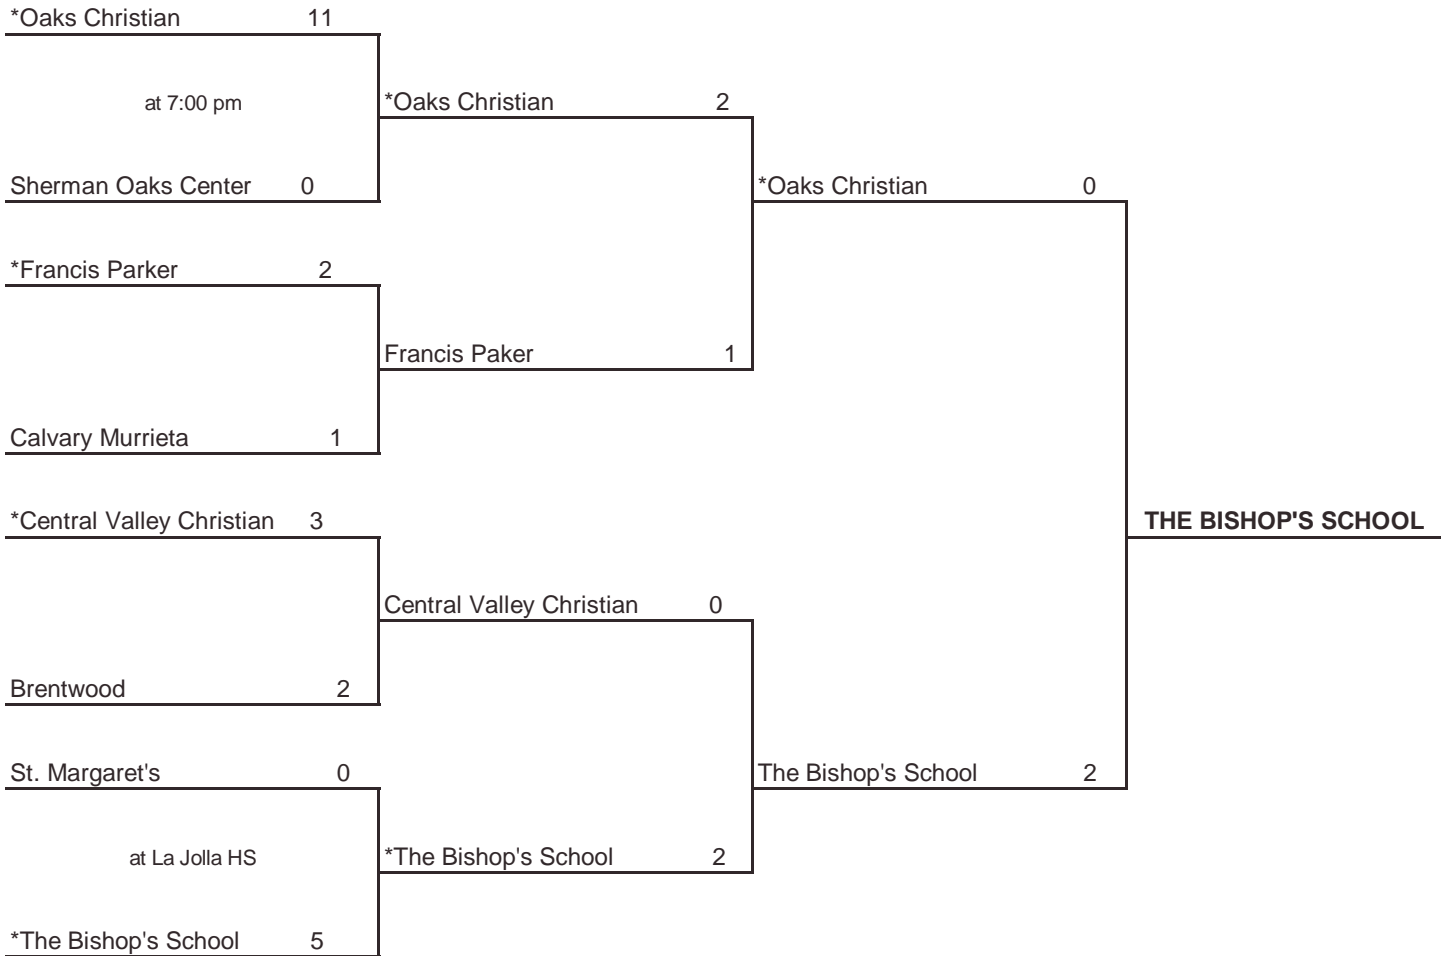

www.cifstate.org

2008 CIF SOUTHERN CALIFORNIA REGIONAL SOCCER CHAMPIONSHIPS GIRLS DIVISION III

ROUND I

Tuesday, March 4, 2008
Home Sites, 5:00pm

REGIONAL SEMIFINALS

Thursday, March 6, 2008
Home Sites, 5:00pm

REGIONAL FINALS

Saturday, March 8, 2008
Downey High School, 1:00pm

Seeded Teams

1 Oaks Christian, Westlake Village (SS) 22-3-2	5 Calvary Murrieta, Murrieta (SS) 20-3-1
2 The Bishop's School, La Jolla (SDS) 16-4-1	6 Brentwood, Los Angeles (SS) 16-5-3
3 Central Valley Christian, Visalia (CS) 27-4	7 St. Margaret's, San Juan Capistrano (SS) 16-8-2
4 Francis Parker, San Diego (SDS) 15-2-5	8 Sherman Oaks Center, Reseda (LAS) 13-3

* Indicates host school.

Round I and Regional Semifinal games to be played at 5pm, unless otherwise noted. Host school is determined by seeding in all rounds.