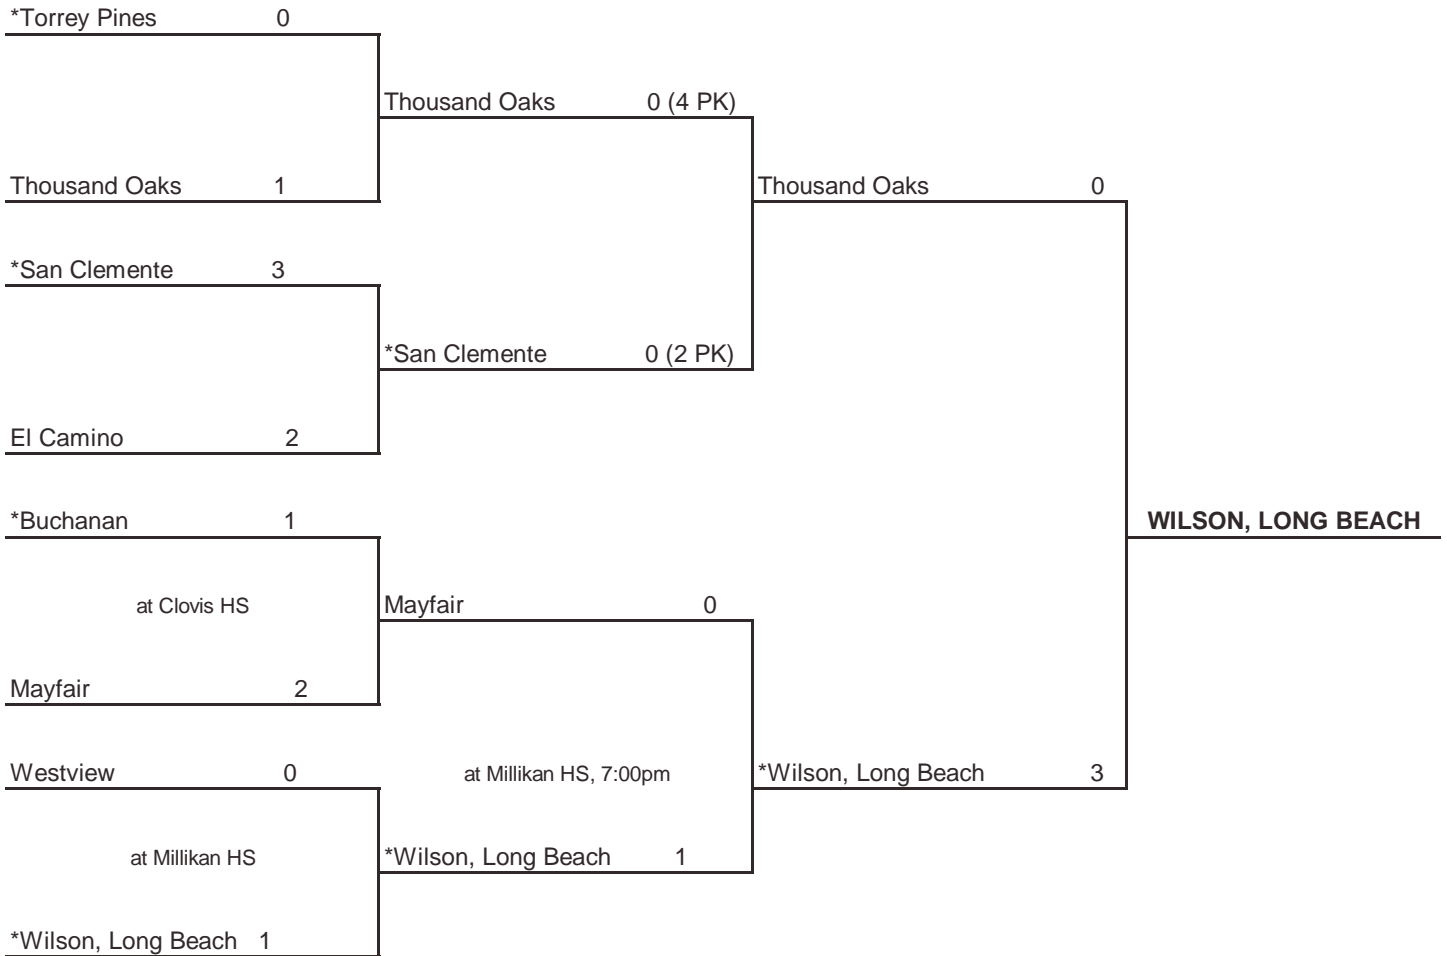

www.cifstate.org

2008 CIF SOUTHERN CALIFORNIA REGIONAL SOCCER CHAMPIONSHIPS GIRLS DIVISION I

ROUND I

Tuesday, March 4, 2008
Home Sites, 5:00pm

REGIONAL SEMIFINALS

Thursday, March 6, 2008
Home Sites, 5:00pm

REGIONAL FINALS

Saturday, March 8, 2008
Downey High School, 3:30pm

Seeded Teams

1 Torrey Pines, Encinitas (SDS) 22-0-3	5 El Camino Real, Woodland Hills (LAS) 14-2-8
2 Wilson, Long Beach (SS) 26-1-4	6 Mayfair, Bellflower (SS) 26-2-4
3 Buchanan, Clovis (CS) 28-2	7 Westview, San Diego (SDS) 12-9-4
4 San Clemente (SS) 22-3-6	8 Thousand Oaks (SS) 20-4-2

* Indicates host school.

Round I and Regional Semifinal games to be played at 5pm, unless otherwise noted. Host school is determined by seeding in all rounds.