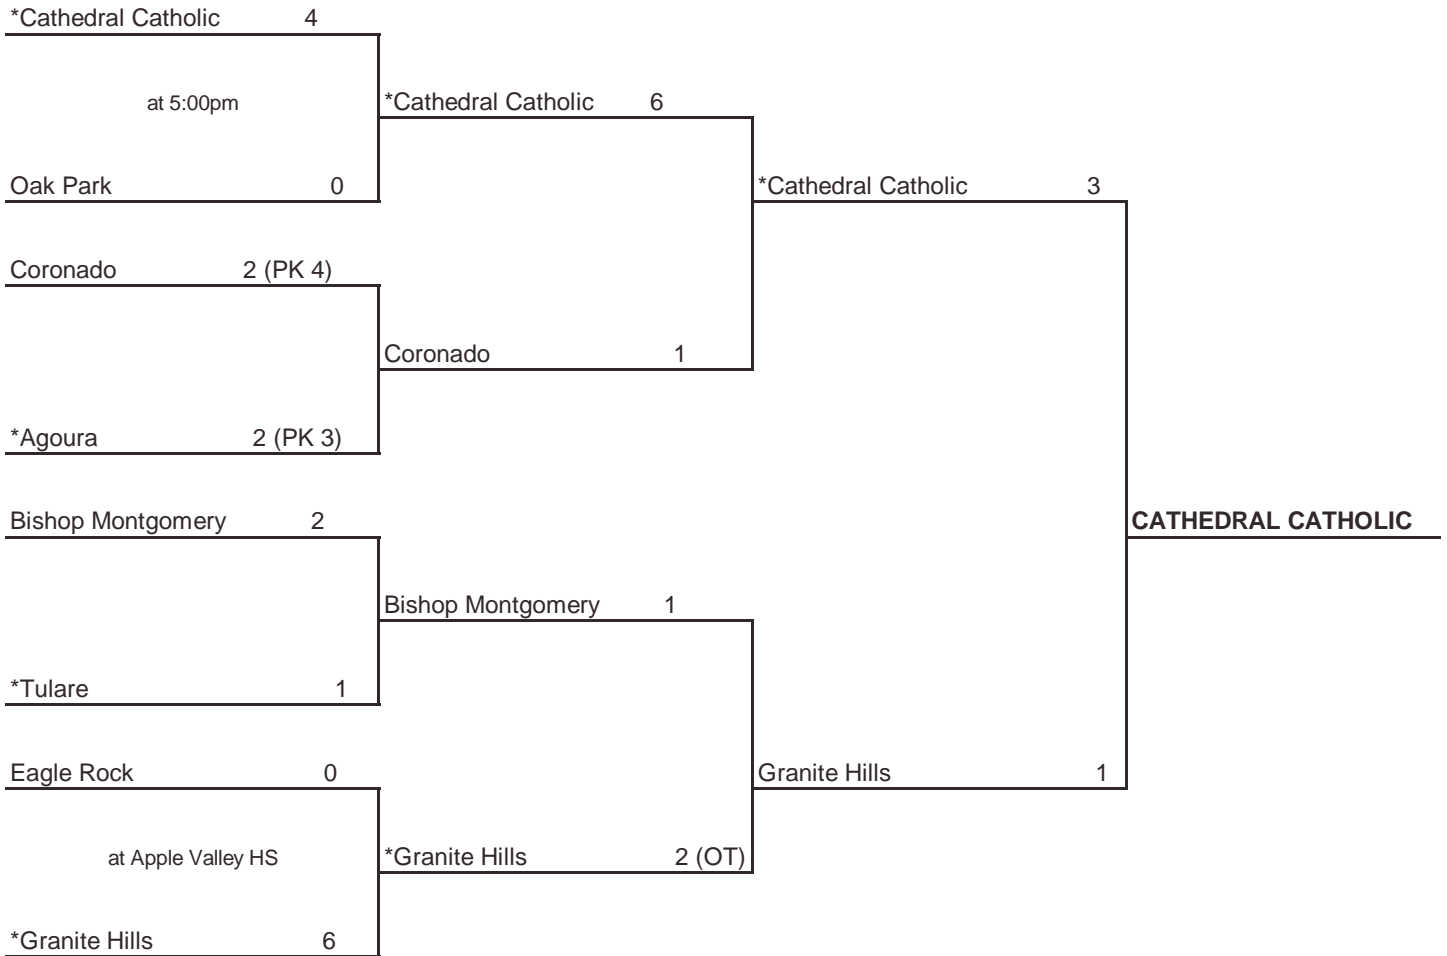

GIRLS DIVISION II

ROUND I

Tuesday, March 4, 2008
Home Sites, 5:00pm

REGIONAL SEMIFINALS

Thursday, March 6, 2008
Home Sites, 5:00pm

REGIONAL FINALS

Saturday, March 8, 2008
Downey High School, 10:30am

Seeded Teams

* Indicates host school.

Round I and Regional Semifinal games to be played at 5pm, unless otherwise noted. Host school is determined by seeding in all rounds.