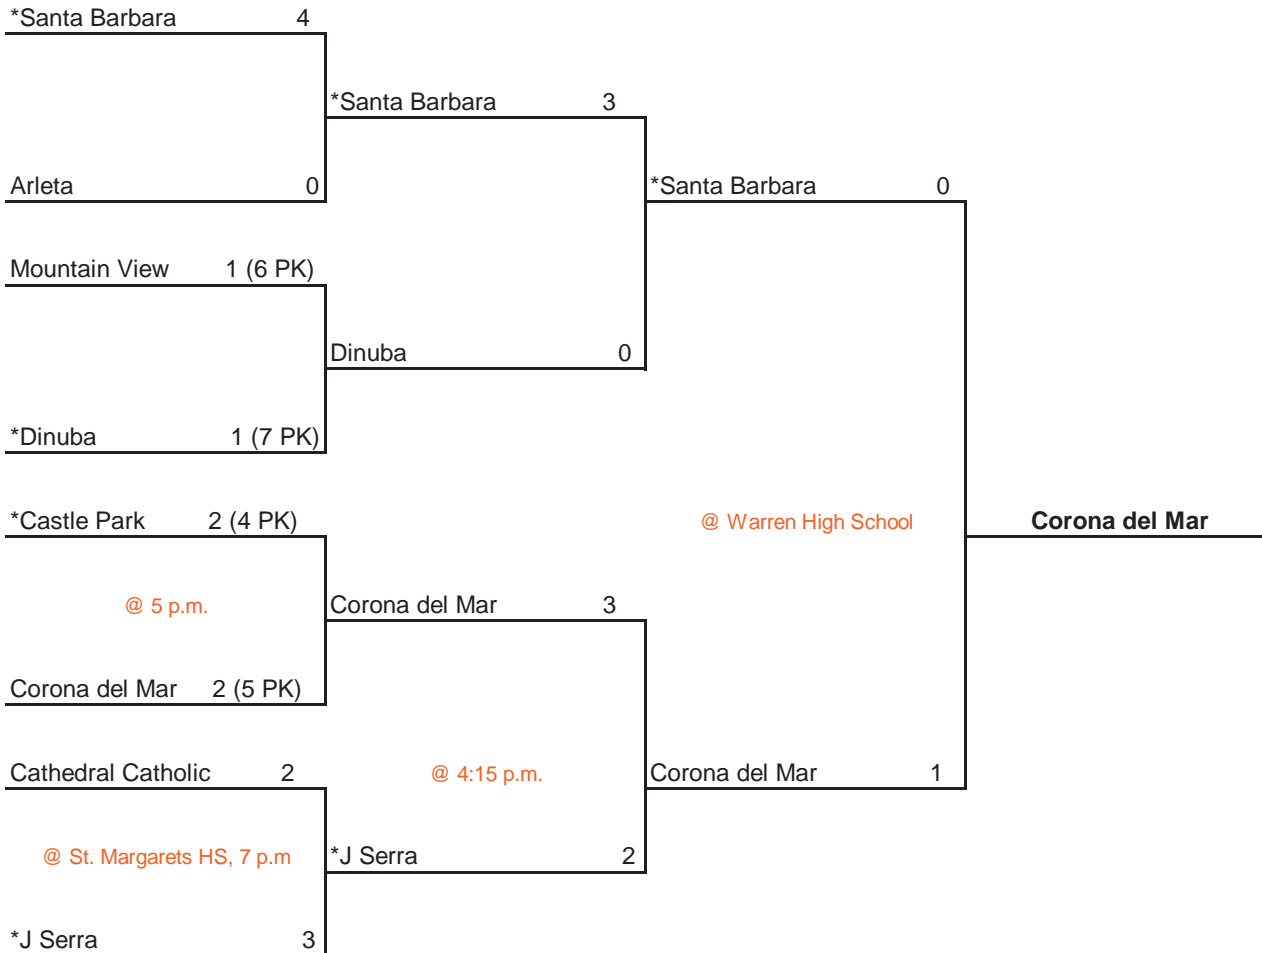

**2010 CIF SOUTHERN CALIFORNIA
REGIONAL SOCCER CHAMPIONSHIPS
BOYS DIVISION II**

www.cifstate.org

ROUND I
Tuesday, March 9, 2010
Home Sites, 4:00pm

REGIONAL SEMIFINALS
Thursday, March 11, 2010
Home Sites, 4:00pm

REGIONAL FINALS
Saturday, March 13, 2010
Warren High School, 1:00pm

Seeded Teams

1 Santa Barbara (SS) 32-0-1	5 Mountain View, El Monte (SS) 17-4-3
2 J Serra, San Juan Capistrano (SS) 26-5-2	6 Corona del Mar, Newport Beach (SS) 28-1-1
3 Castle Park, Chula Vista (SDS) 14-6-1	7 Cathedral Catholic, San Diego (SDS) 17-4-4
4 Dinuba (CS) 22-3	8 Arleta (LAS) 11-4-2

* Indicates host school.

Round I and Regional Semifinal games to be played at 4:00pm, unless otherwise noted.

Host school is determined by seeding in all rounds.