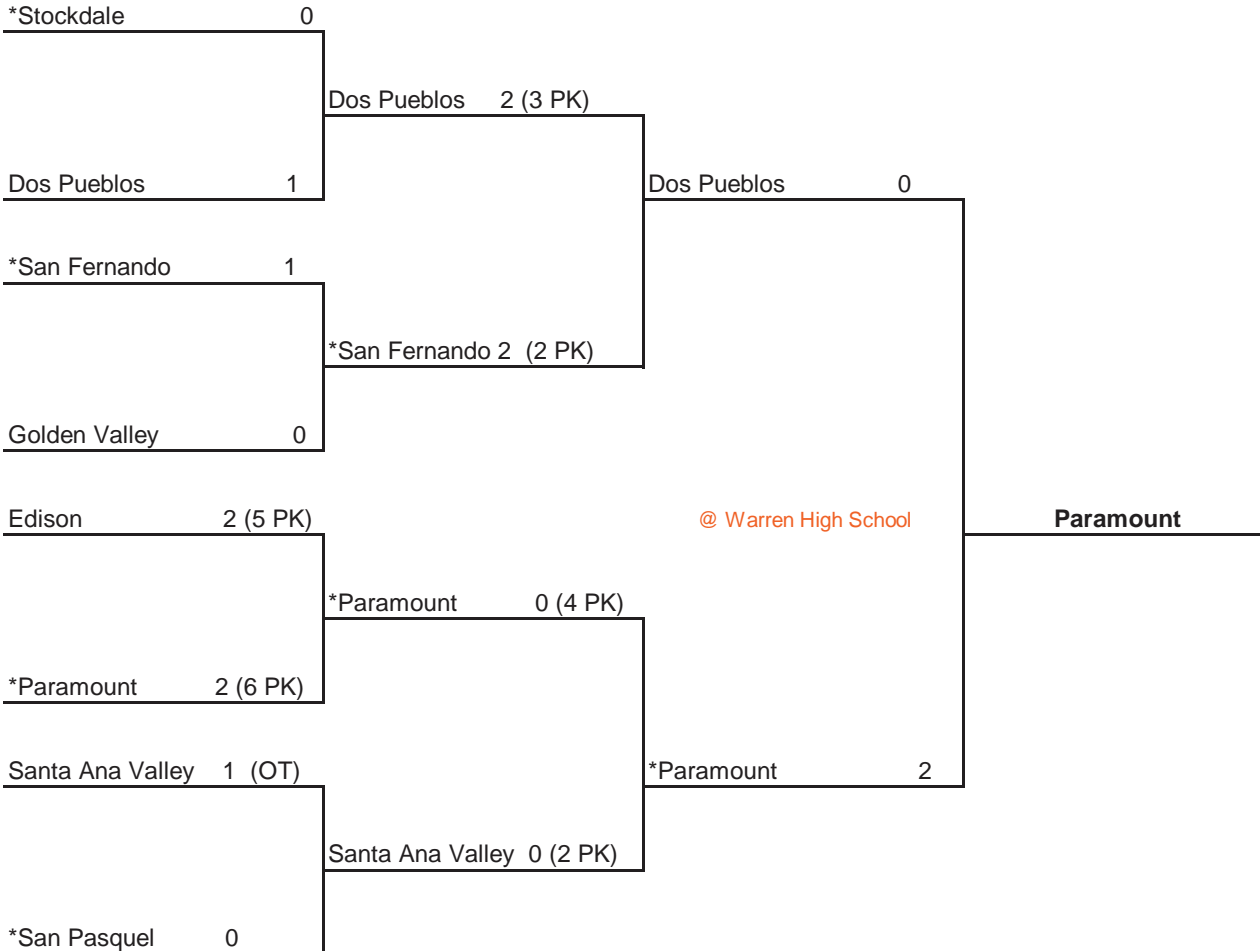

**REGIONAL FINALS**  
Saturday, March 13, 2010  
Warren High School, 6:00pm

**Seeded Teams**

- 1 Stockdale, Bakersfield (CS) 13-5-5
- 2 San Pasquel, Escondido (SDS) 15-3-3
- 3 Paramount (SS) 24-6-3
- 4 San Fernando (LAS) 19-2-2
- 5 Golden Valley, Bakersfield (CS) 26-2-1
- 6 Edison, Huntington Beach (SS) 22-5-2
- 7 Santa Ana Valley, Santa Ana (SS) 28-3-4
- 8 Dos Pueblos, Goleta (SS) 15-6-7

\* Indicates host school.

Round I and Regional Semifinal games to be played at 4:00pm, unless otherwise noted.

Host school is determined by seeding in all rounds.