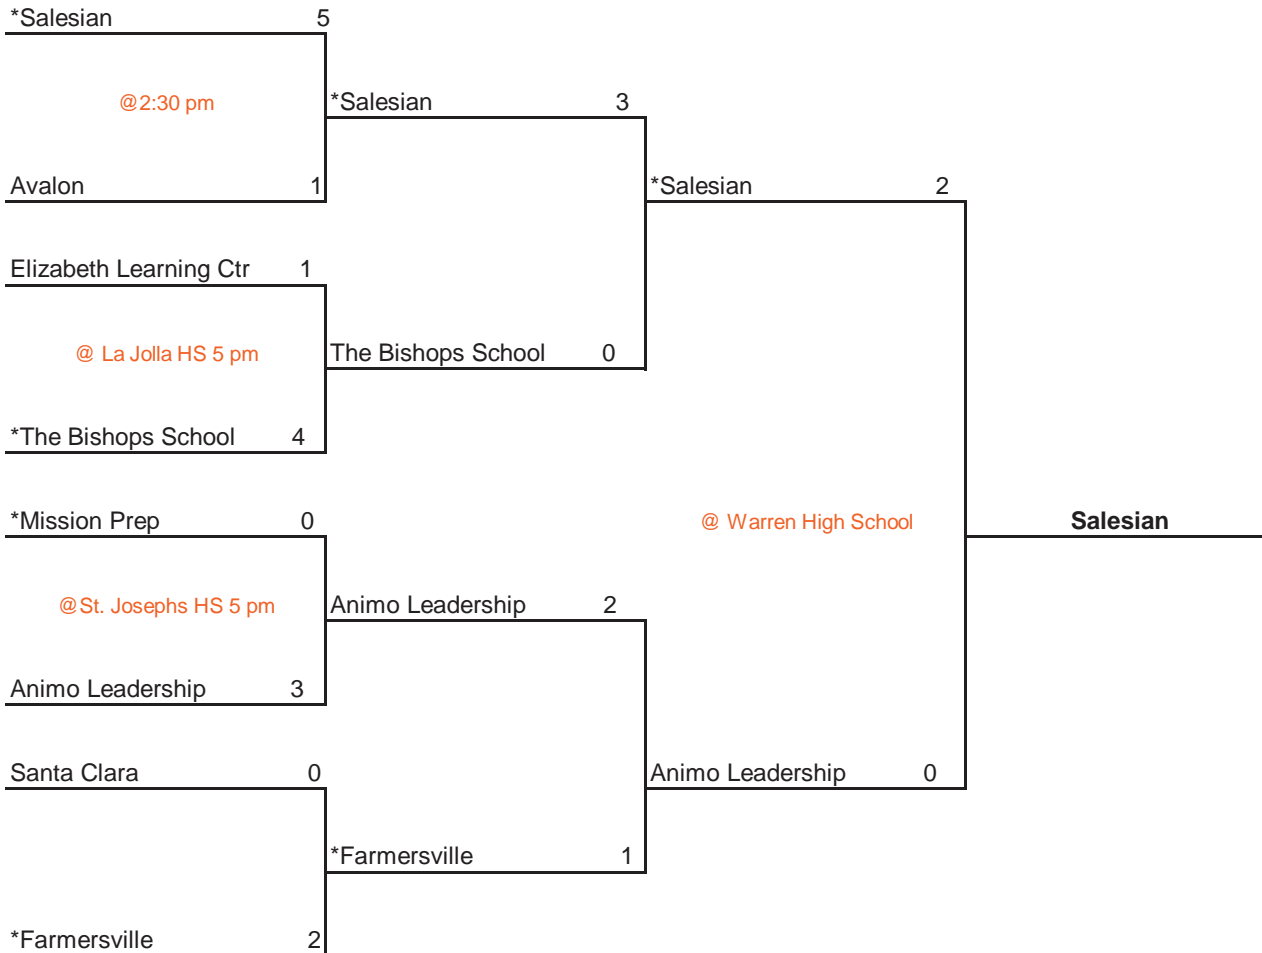

**2010 CIF SOUTHERN CALIFORNIA
REGIONAL SOCCER CHAMPIONSHIPS
BOYS DIVISION III**

www.cifstate.org

ROUND I
Monday, March 8, 2010
Home Sites, 4:00pm

REGIONAL SEMIFINALS
Wednesday, March 10, 2010
Home Sites, 4:00pm

REGIONAL FINALS
Friday, March 12, 2010
Warren High School, 7:30pm

Seeded Teams

1 Salesian, Los Angeles (SS) 20-5-2	5 Elizabeth LC, Cudahy (LAS) 9-6-4
2 Farmersville (CS) 27-1-3	6 Animo Leadership, Inglewood (SS) 24-6-2
3 Mission Prep, San Luis Obispo (CS) 23-0	7 Santa Clara, Oxnard (SS) 16-7-1
4 The Bishops School, La Jolla (SDS) 14-1-7	8 Avalon (SS) 23-2

* Indicates host school.

Round I and Regional Semifinal games to be played at 4:00pm, unless otherwise noted.

Host school is determined by seeding in all rounds.