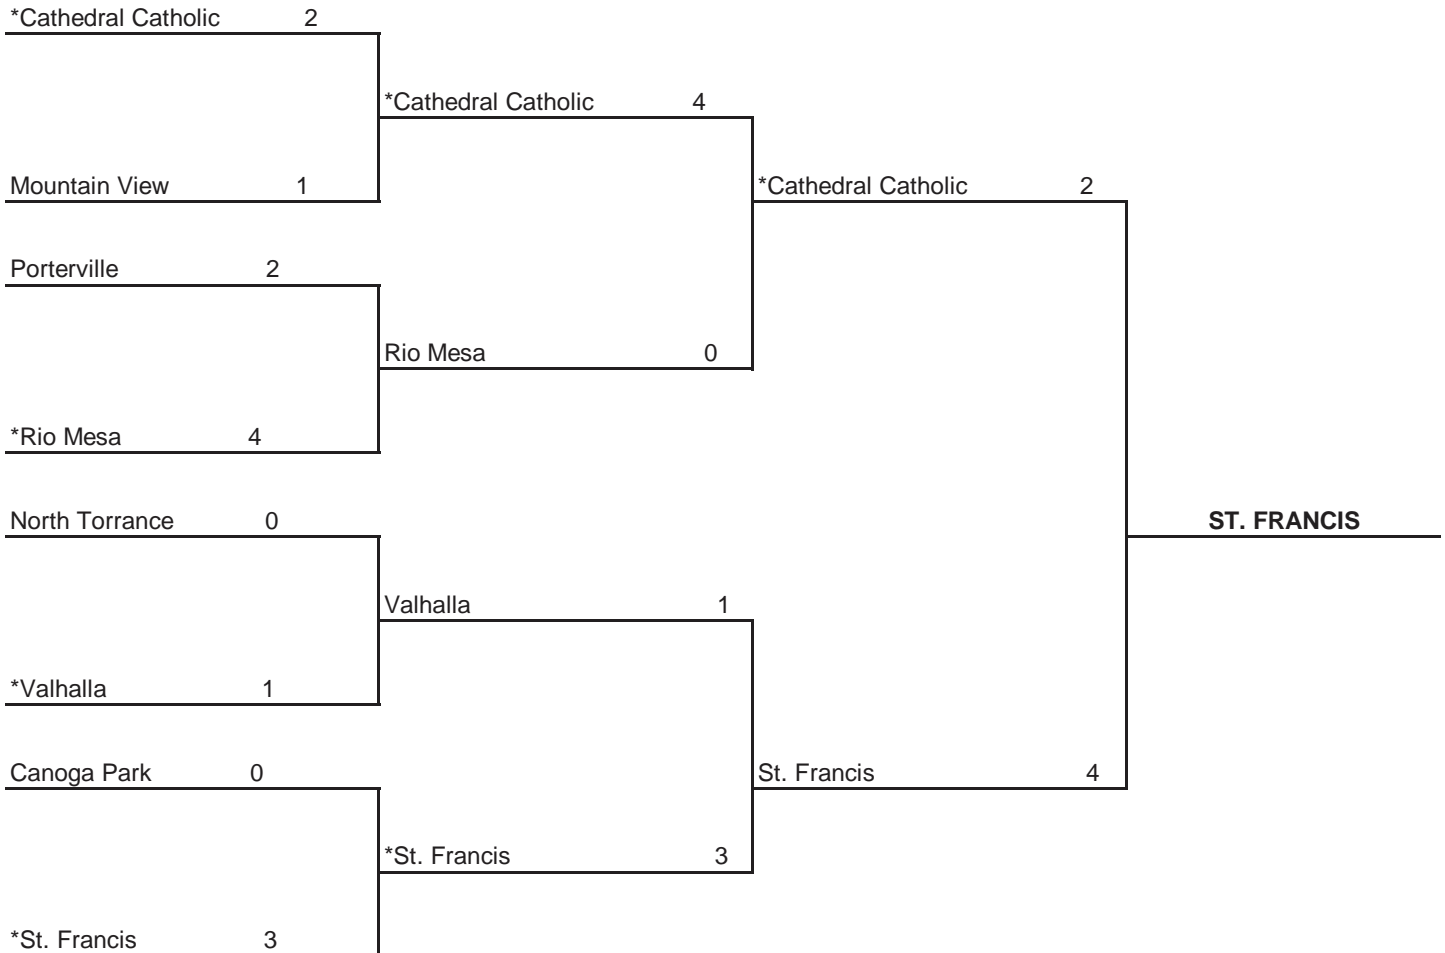

www.cifstate.org

2009 CIF SOUTHERN CALIFORNIA REGIONAL SOCCER CHAMPIONSHIPS BOYS DIVISION II

FARMERS

ROUND I

Tuesday, March 10, 2009
Home Sites, 5:00pm

REGIONAL SEMIFINALS

Thursday, March 12, 2009
Home Sites, 5:00pm

REGIONAL FINALS

Saturday, March 14, 2009
Warren High School, 7:00pm

Seeded Teams

1 Cathedral Catholic, San Diego (SDS) 18-6-3	5 Porterville (CS) 28-4
2 St. Francis, La Canada (SS) 15-6-5	6 North Torrance, Torrance (SS) 19-6-2
3 Valhalla, El Cajon (SDS) 18-2-3	7 Canoga Park (LAS) 15-4-1
4 Rio Mesa, Oxnard (SS) 15-8-3	8 Mountain View, El Monte (SS) 22-4-3

* Indicates host school.

Round I and Regional Semifinal games to be played at 5:00pm, unless otherwise noted.
Host school is determined by seeding in all rounds.