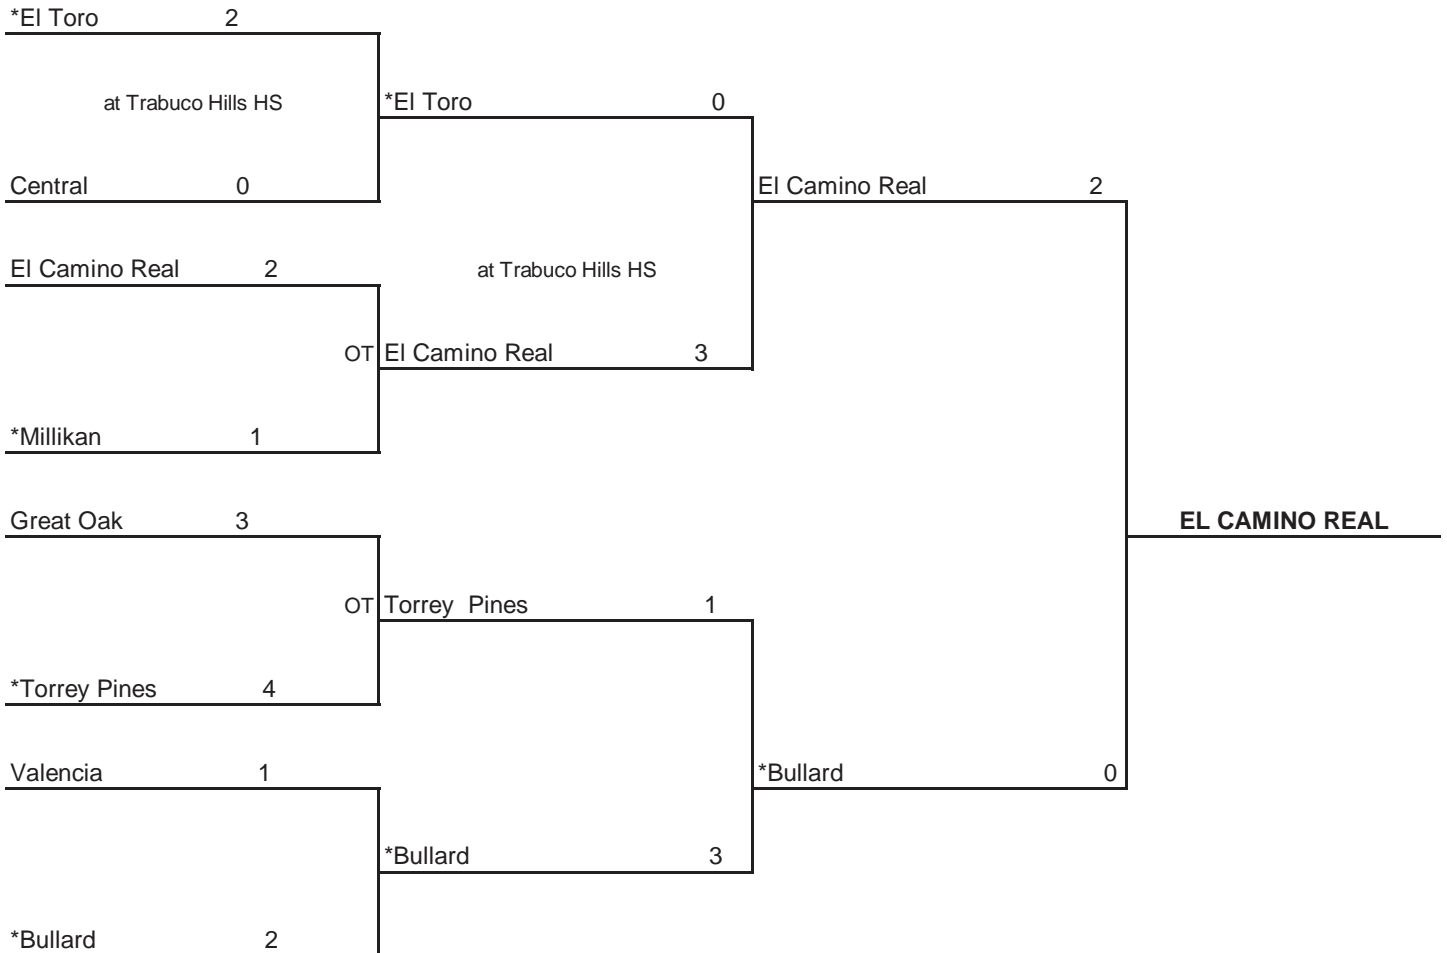

www.cifstate.org

2009 CIF SOUTHERN CALIFORNIA REGIONAL SOCCER CHAMPIONSHIPS BOYS DIVISION I

FARMERS

ROUND I

Tuesday, March 10, 2009
Home Sites, 5:00pm

REGIONAL SEMIFINALS

Thursday, March 12, 2009
Home Sites, 5:00pm

REGIONAL FINALS

Saturday, March 14, 2009
Warren High School, 4:30pm

Seeded Teams

1 El Toro, Lake Forest (SS) 25-1-3	5 El Camino, Woodland Hills (LAS) 16-7-3
2 Bullard, Fresno (CS) 21-3-2	6 Great Oak, Temecula (SS) 20-4-5
3 Torrey Pines (SDS) 19-3-4	7 Valencia, Placentia (SS) 23-4-1
4 Millikan, Long Beach (SS) 27-4-2	8 Central, Fresno (CS) 21-4-5

* Indicates host school.

Round I and Regional Semifinal games to be played at 5:00pm, unless otherwise noted.

Host school is determined by seeding in all rounds.