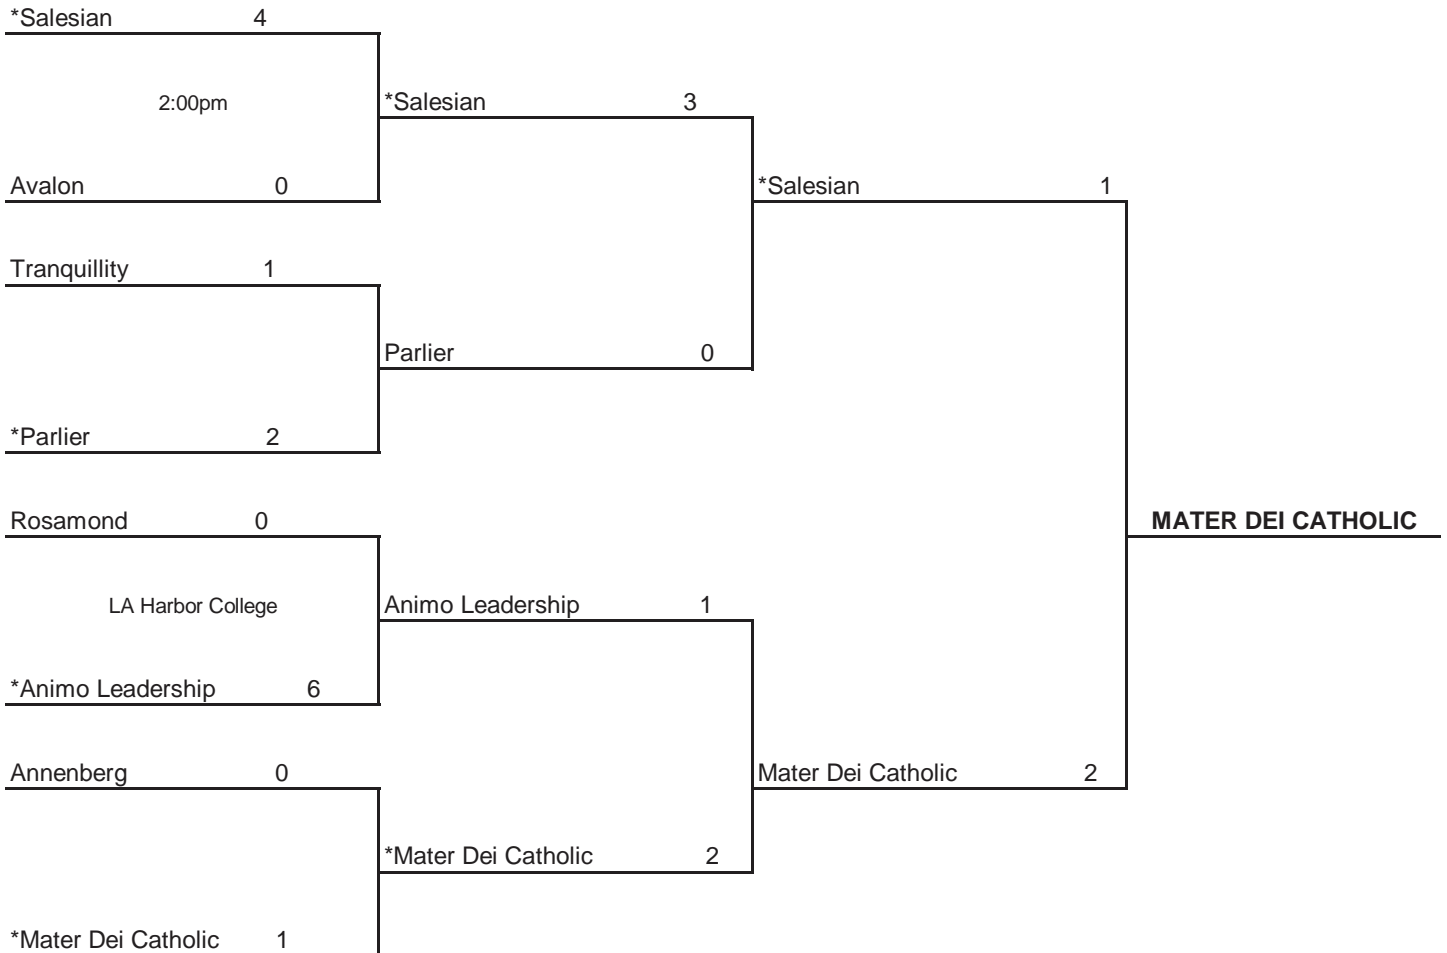

www.cifstate.org

2009 CIF SOUTHERN CALIFORNIA REGIONAL SOCCER CHAMPIONSHIPS BOYS DIVISION III

FARMERS

ROUND I

Tuesday, March 10, 2009
Home Sites, 5:00pm

REGIONAL SEMIFINALS

Thursday, March 12, 2009
Home Sites, 5:00pm

REGIONAL FINALS

Saturday, March 14, 2009
Warren High School, 2:00pm

Seeded Teams

- 1 Salesian, Los Angeles (SS) 22-2-3
- 2 Mater Dei Catholic, Chula Vista (SDS) 13-6-1
- 3 Animo Leadership, Inglewood (SS) 20-4-4
- 4 Parlier (CS) 26-3
- 5 Tranquillity (CS) 21-2
- 6 Rosamond (SS) 16-5-3
- 7 Annenberg, Los Angeles (LAS) 18-3
- 8 Avalon (SS) 14-5-1

* Indicates host school.

Round I and Regional Semifinal games to be played at 5:00pm, unless otherwise noted.

Host school is determined by seeding in all rounds.