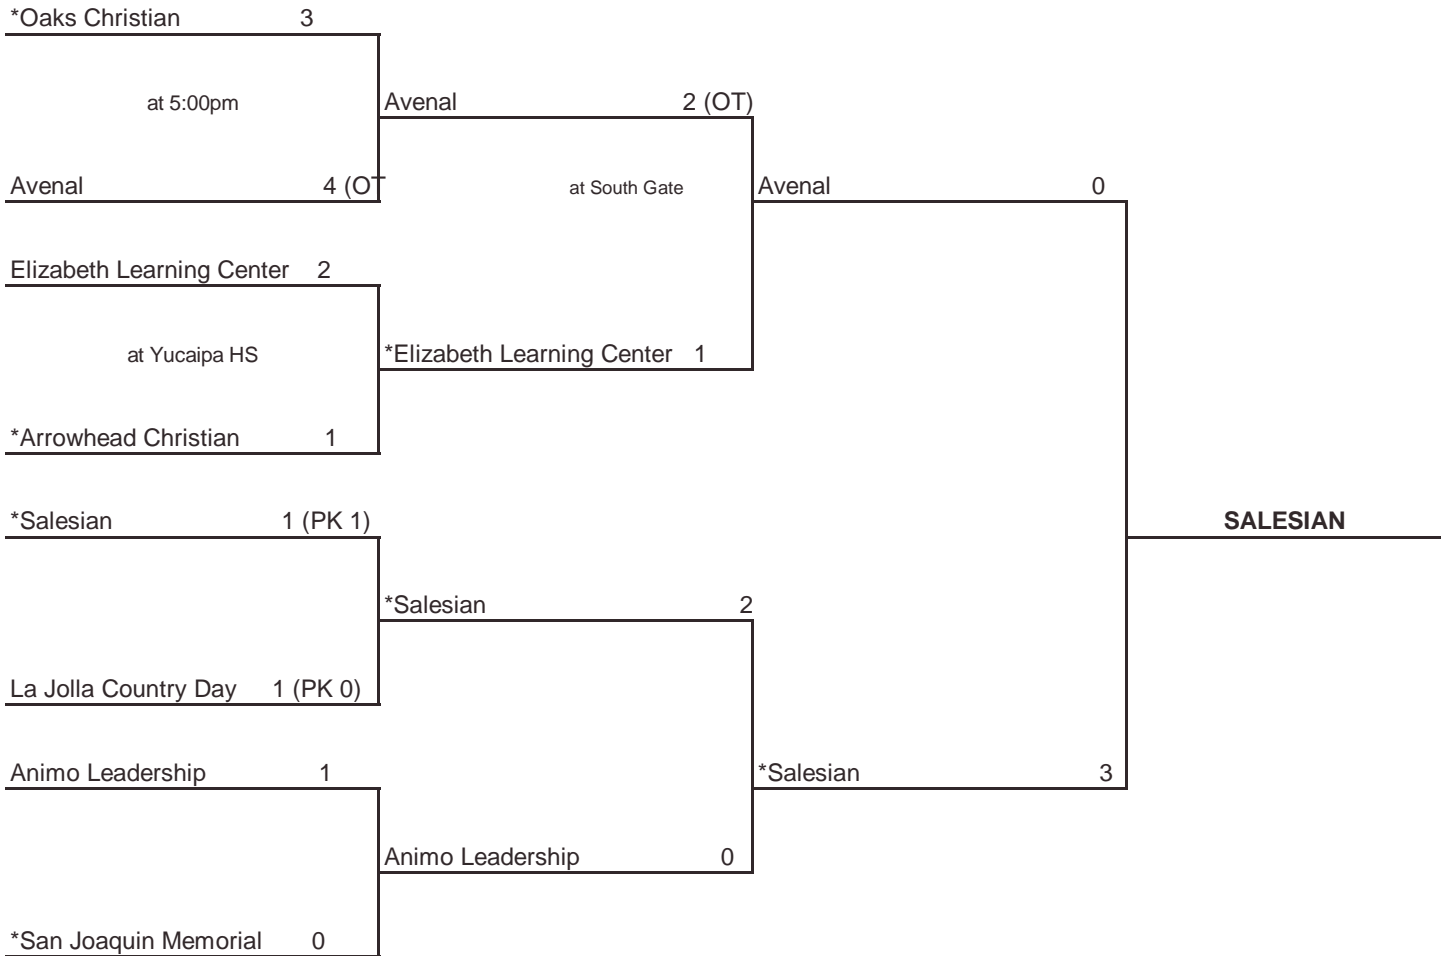

www.cifstate.org

2008 CIF SOUTHERN CALIFORNIA REGIONAL SOCCER CHAMPIONSHIPS BOYS DIVISION III

ROUND I

Tuesday, March 4, 2008
Home Sites, 5:00pm

REGIONAL SEMIFINALS

Thursday, March 6, 2008
Home Sites, 5:00pm

REGIONAL FINALS

Saturday, March 8, 2008
Warren High School, 10:30am

Seeded Teams

1 Oaks Christian, Westlake Village (SS) 19-4-3	5 Elizabeth Learning Center, Cudahy (LAS) 9-8-3
2 San Joaquin Memorial, Fresno (CS) 15-15	6 La Jolla Country Day (SDS) 22-3-3
3 Salesian, Los Angeles (SS) 18-1	7 Animo Leadership, Inglewood (SS) 23-3-3
4 Arrowhead Christian, Redlands (SS) 23-1-3	8 Avenal (CS) 17-3-6

* Indicates host school.

Round I and Regional Semifinal games to be played at 5pm, unless otherwise noted. Host school is determined by seeding in all rounds.