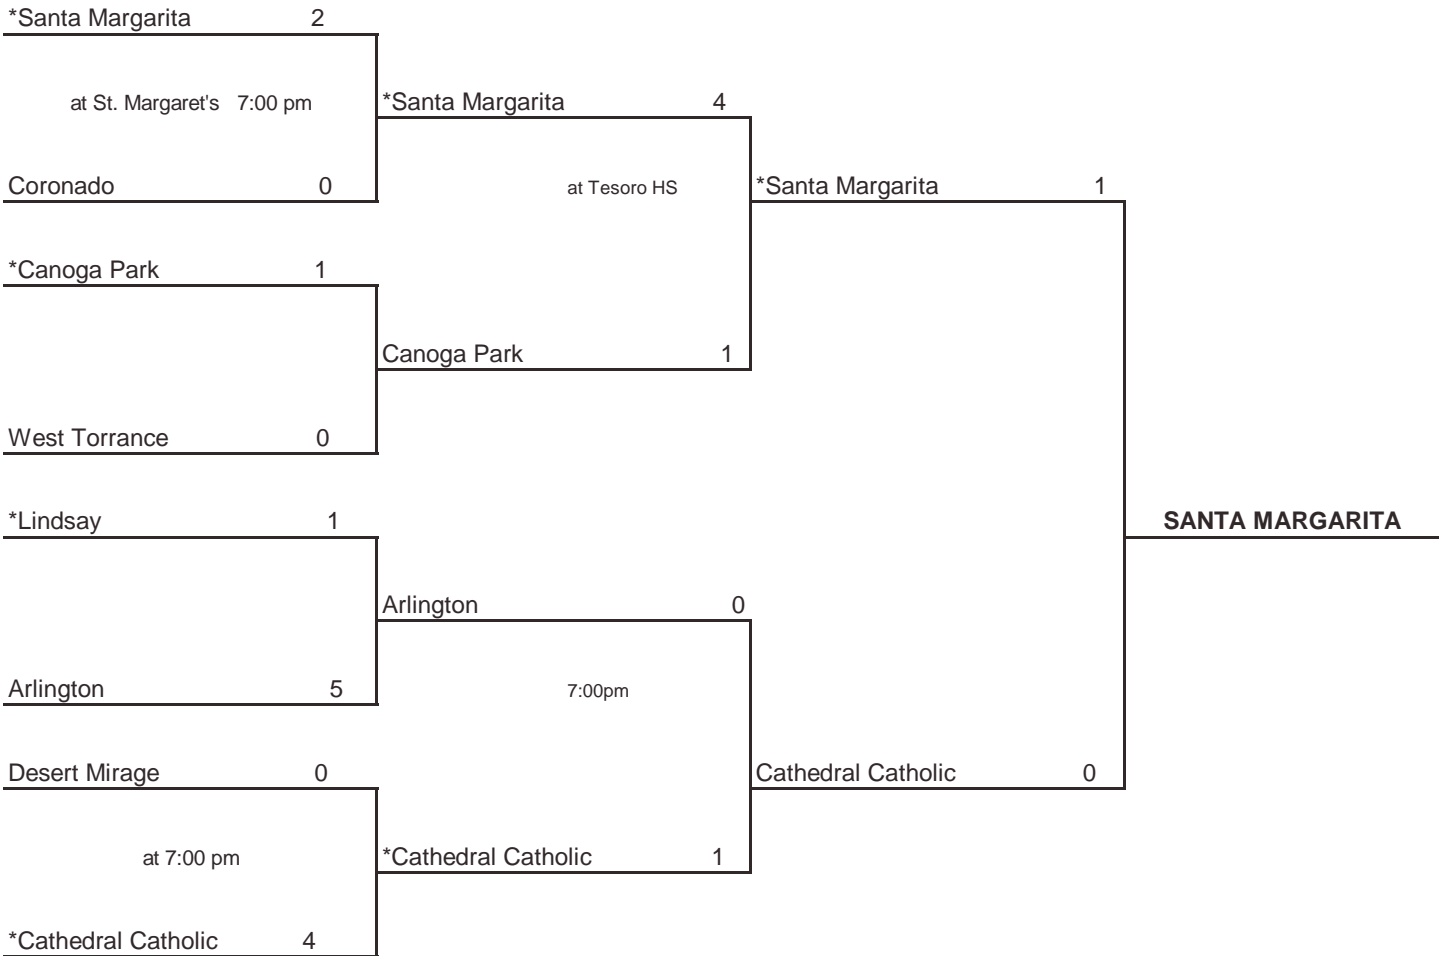

www.cifstate.org

2008 CIF SOUTHERN CALIFORNIA REGIONAL SOCCER CHAMPIONSHIPS BOYS DIVISION II

ROUND I

Tuesday, March 4, 2008
Home Sites, 5:00pm

REGIONAL SEMIFINALS

Thursday, March 6, 2008
Home Sites, 5:00pm

REGIONAL FINALS

Saturday, March 8, 2008
Warren High School, 3:30pm

Seeded Teams

1 Santa Margarita, Rancho SM (SS) 22-2-4	5 West Torrance, Torrance (SS) 18-4-5
2 Cathedral Catholic, San Diego (SDS) 26-2-2	6 Arlington, Riverside (SS) 15-4-6
3 Lindsay (CS) 20-3-1	7 Desert Mirage, Thermal (SS) 17-9-3
4 Canoga Park (LAS) 16-7-1	8 Coronado (SDS) 15-3-4

* Indicates host school.

Round I and Regional Semifinal games to be played at 5pm, unless otherwise noted. Host school is determined by seeding in all rounds.