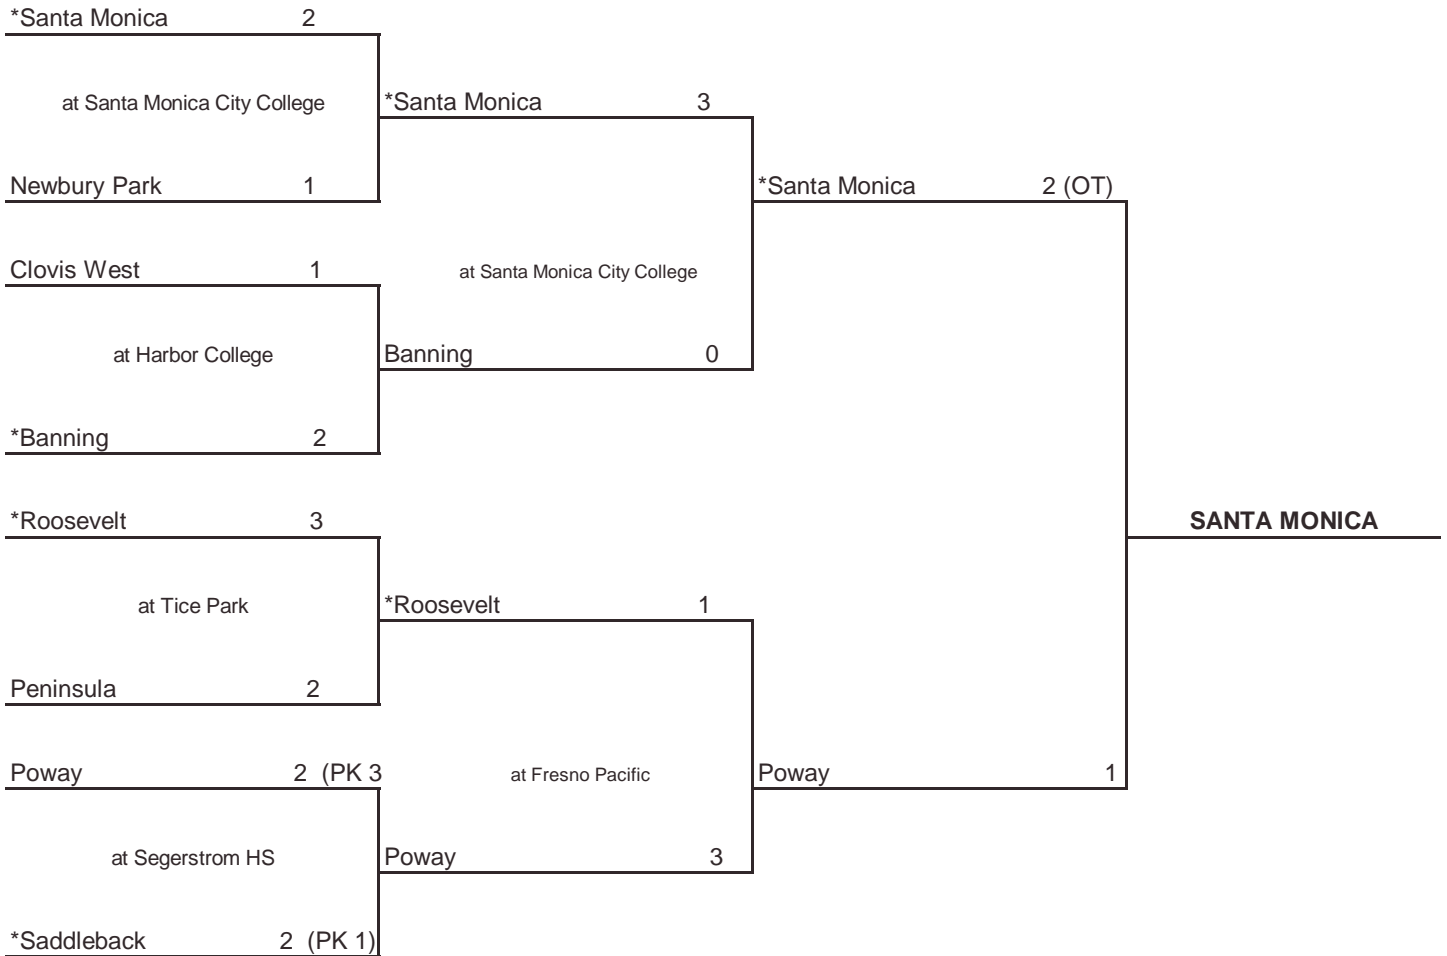

www.cifstate.org

2008 CIF SOUTHERN CALIFORNIA REGIONAL SOCCER CHAMPIONSHIPS BOYS DIVISION I

ROUND I

Tuesday, March 4, 2008
Home Sites, 5:00pm

REGIONAL SEMIFINALS

Thursday, March 6, 2008
Home Sites, 5:00pm

REGIONAL FINALS

Saturday, March 8, 2008
Warren High School, 1:00pm

Seeded Teams

1 Santa Monica (SS) 26-0-1	5 Clovis West, Fresno (CS) 16-4-4
2 Saddleback, Santa Ana (SS) 23-3-1	6 Peninsula, Rolling Hills Estates (SS) 15-6-5
3 Roosevelt, Fresno (CS) 19-4-5	7 Poway (SDS) 20-2-4
4 Banning, Wilmington (LAS) 16-4-4	8 Newbury Park (SS) 12-5-4

* Indicates host school.

Round I and Regional Semifinal games to be played at 5pm, unless otherwise noted. Host school is determined by seeding in all rounds.