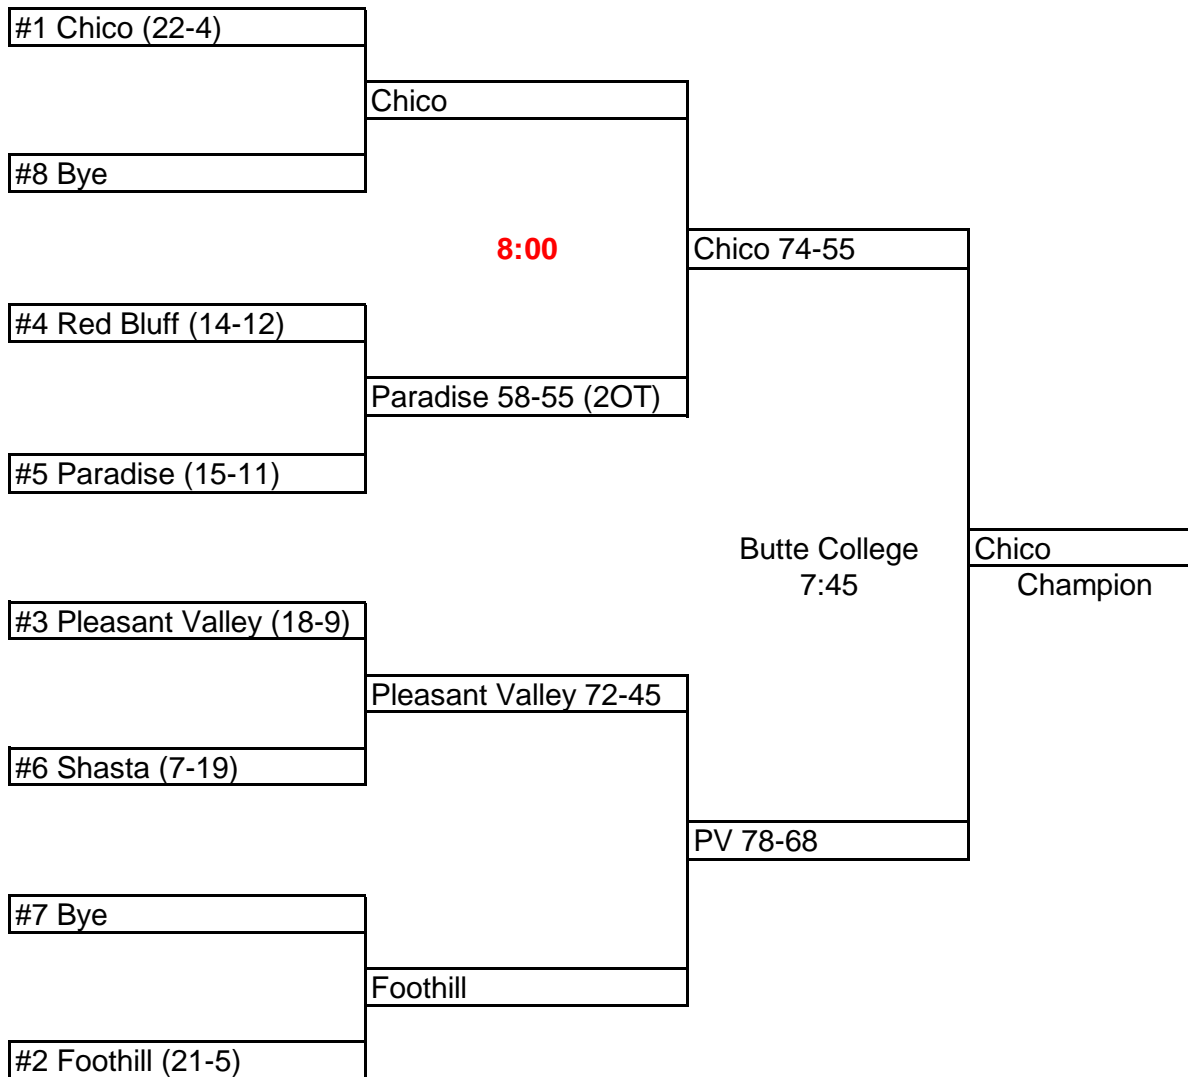

Boys Basketball 2006
Division II

22-Feb

24-Feb

3-Mar

All games at highest seeds until finals
Single Games 7:00 PM, Double Games 6:30 & 8:00 PM

Admission Prices	One Game	Two Games	NSCIF Finals
Students K-8	\$ 3.00	\$ 4.00	\$ 4.00
Students w/ASB	\$ 3.00	\$ 4.00	\$ 5.00
Adults	\$ 4.00	\$ 5.00	\$ 6.00
Senior Citizens	\$ 3.00	\$ 4.00	\$ 5.00