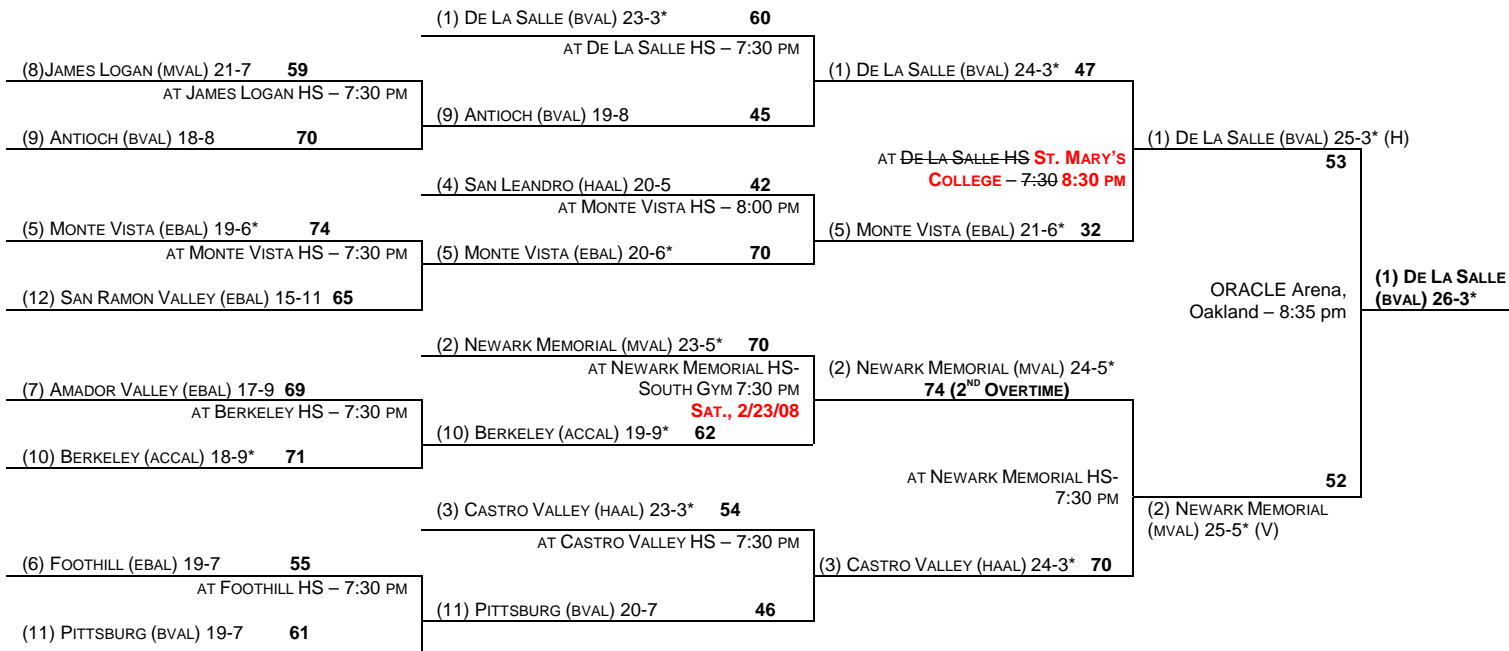

2008 NCS/LES SCHWAB TIRES DIVISION I BOYS' & GIRLS' BASKETBALL CHAMPIONSHIP BRACKETS
PRESENTED BY FARMERS

Boys' Division I Bracket Last Updated: 3/1/08 9:56 pm KS

Tuesday, February 19

Friday, February 22

Wednesday, February 27

Saturday, March 1

Girls' Division I Bracket

Tuesday, February 19

Friday, February 22

Wednesday, February 27

Saturday, March 1