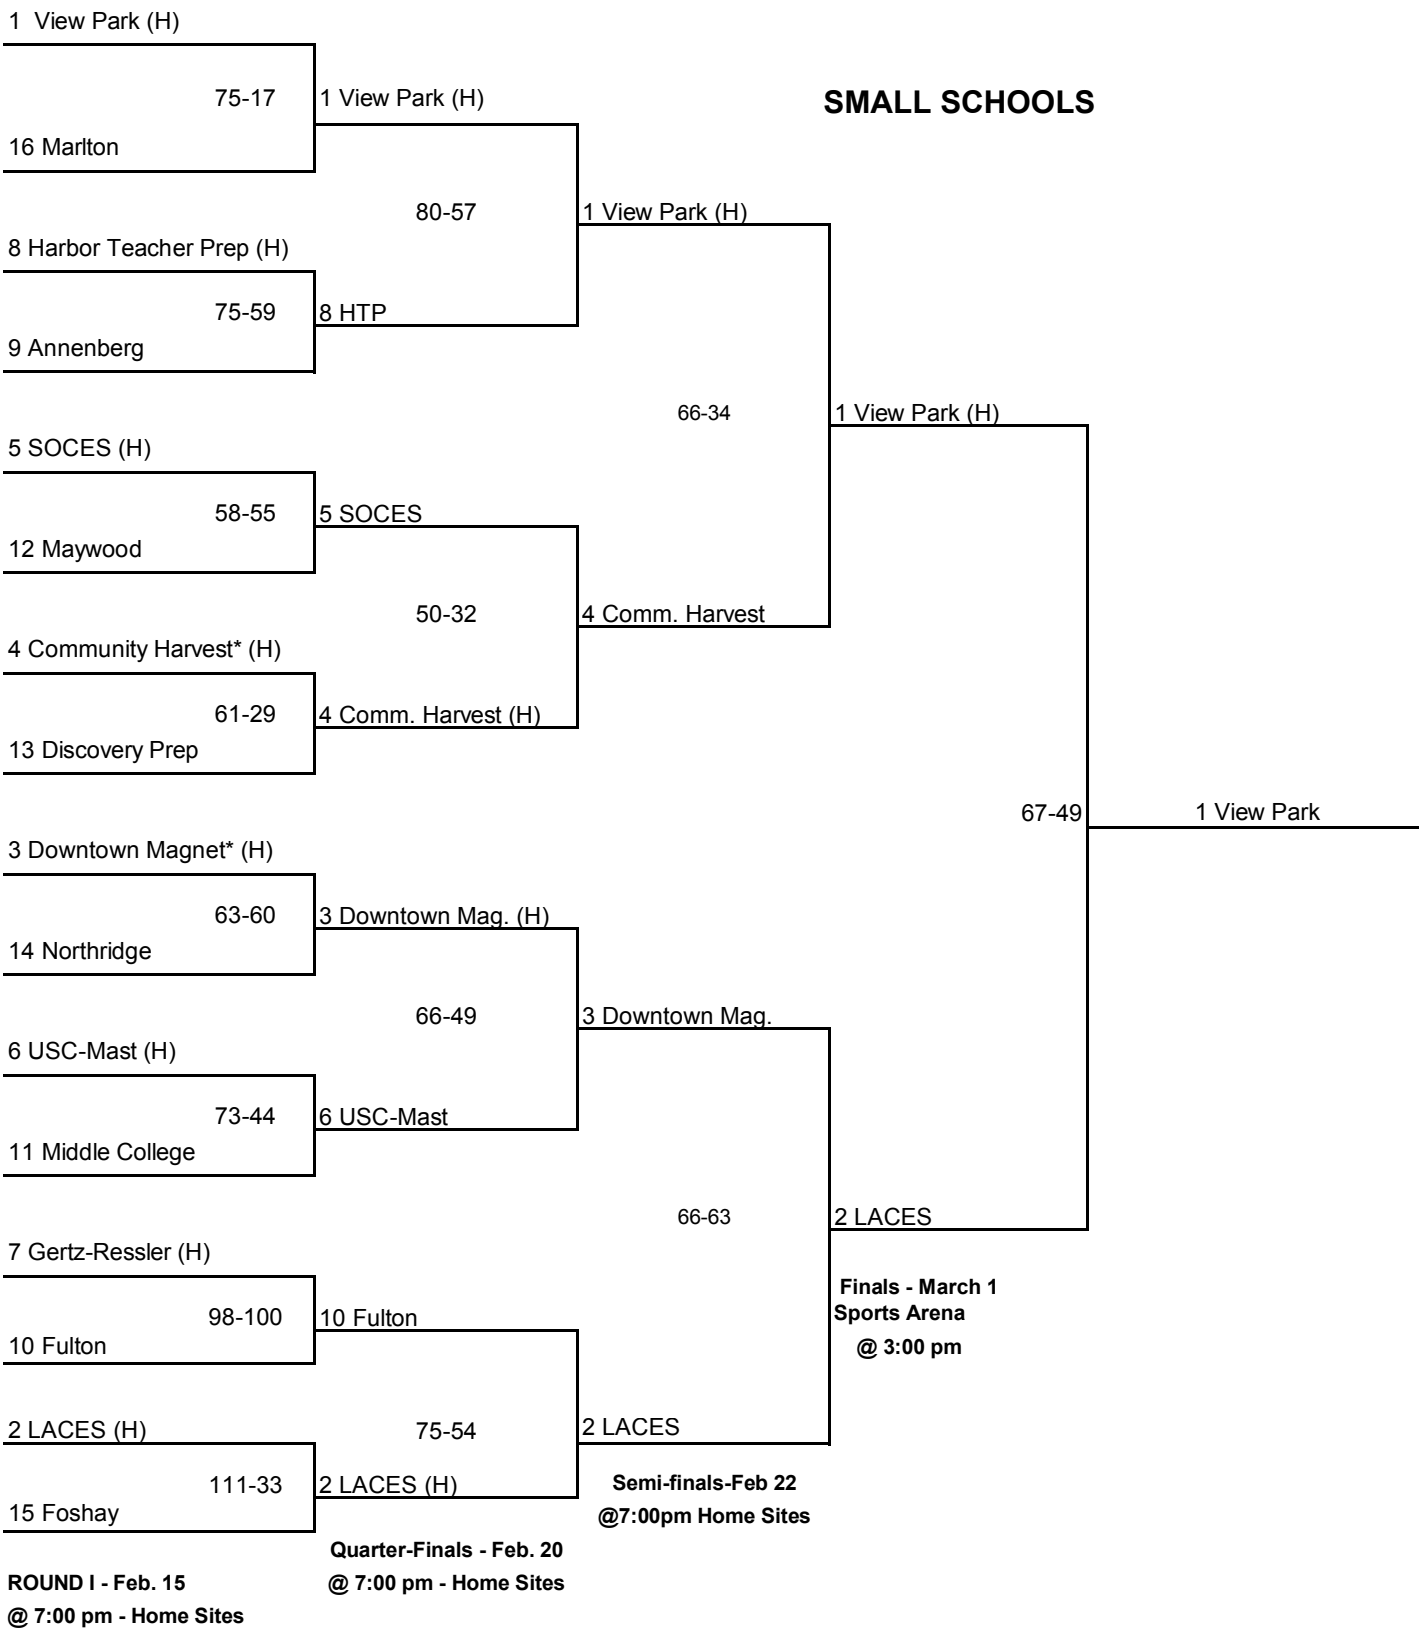

CIF LOS ANGELES CITY SECTION 2008 BOYS BASKETBALL CHAMPIONSHIPS

* = League Champs