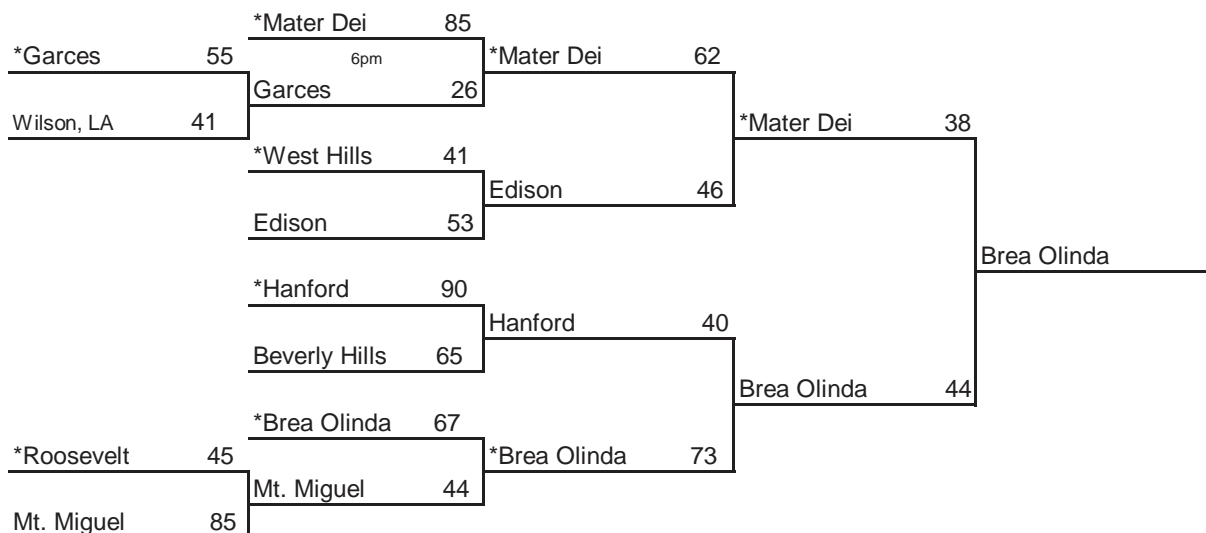

* Indicates host team. Game played at host school at 7 pm, unless otherwise indicated. In **Southern California only**, host school is determined by host priority in first round and seeding in subsequent rounds.

FINAL, March 20
6pm, ARCO Arena

2009 CIF STATE BASKETBALL CHAMPIONSHIPS SOUTHERN CALIFORNIA - GIRLS DIVISION II

BREA OLINDA

68-45

ROUND I, March 9
Home Sites

ROUND I, March 10
Home Sites

REG SEMIS, March 12
Home Sites

SOCAL, March 14
2pm, Pauley Pavilion

FINAL, March 20
6pm, ARCO Arena

* Indicates host team. Game played at host school at 7 pm, unless otherwise indicated.

In **Southern California only**, host school is determined by host priority in first round and seeding in subsequent rounds.