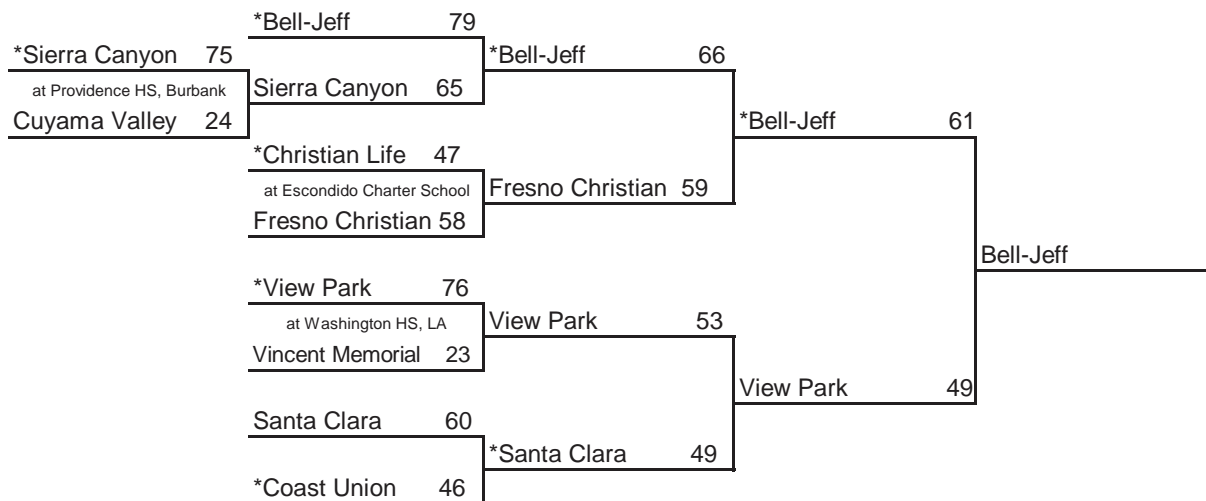

Seeded Teams

- 1 Bell-Jeff
- 2 Santa Clara
- 3 View Park
- 4 Christian Life

Host Priority

1 Bell-Jeff, Burbank (SS) 30-1	5 Fresno Christian (CS) 22-5
2 Coast Union, Cambria (CS) 19-6	6 Vincent Memorial, Calexico (SDS) 20-6
3 View Park Prep (LAS) 26-8	7 Santa Clara, Oxnard (SS) 24-4
4 Christian Life (SDS) 22-7	8 Sierra Canyon, Chatsworth (SS) 24-4
	9 Cuyama Valley, New Cuyama (SS) 13-3

* Indicates host team. Game played at host school at 7 pm, unless otherwise indicated.
In **Southern California only**, host school is determined by host priority in first round and seeding in subsequent rounds.