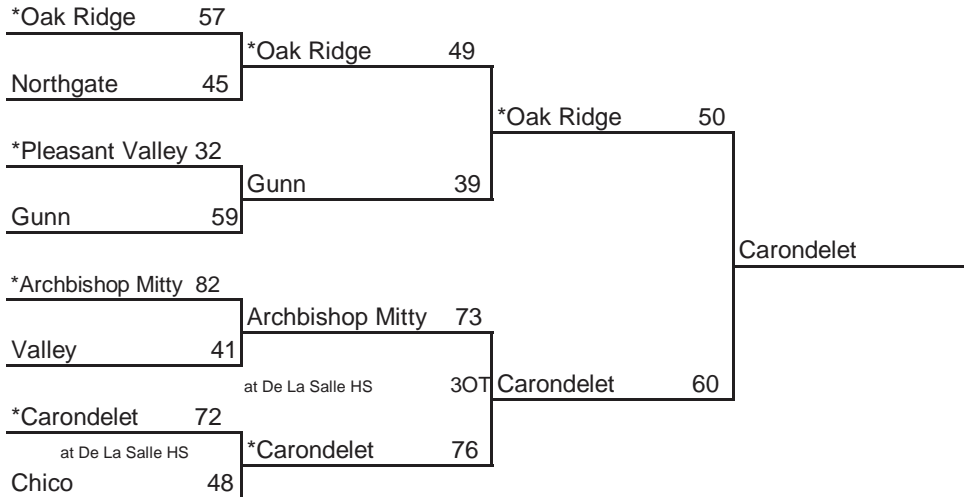

www.cifstate.org

2009 CIF STATE BASKETBALL CHAMPIONSHIPS NORTHERN CALIFORNIA - GIRLS DIVISION II

FARMERS

ROUND I, March 9
Home Sites

ROUND I, March 10
Home Sites

REG SEMIS, March 12
Home Sites

NORCAL, March 14
2pm, ARCO Arena

FINAL, March 20
6pm, ARCO Arena