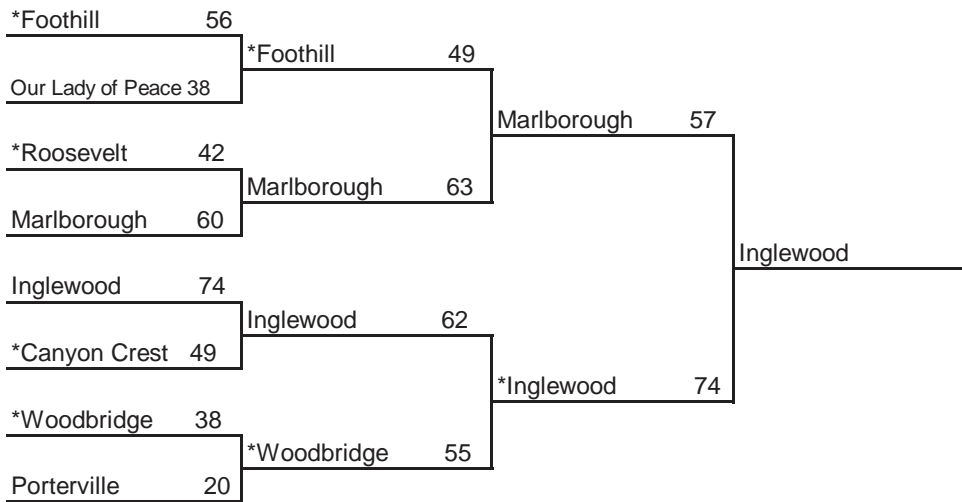

2009 CIF STATE BASKETBALL CHAMPIONSHIPS SOUTHERN CALIFORNIA - GIRLS DIVISION III

ST. MARY'S, STOCKTON

71-62

ROUND I, March 9
Home Sites

ROUND I, March 10
Home Sites

REG SEMIS, March 12
Home Sites

SOCAL, March 14
10am, Pauley Pavilion

FINAL, March 21
1pm, ARCO Arena

Seeded Teams

- 1 Foothill
- 2 Woodbridge
- 3 Inglewood
- 4 Roosevelt

Host Priority

- 1 Foothill, Santa Ana (SS) 29-1
- 2 Woodbridge, Irvine (SS) 24-3
- 3 CanyonCrestAcad, SanDiego(SDS)18-11
- 4 Roosevelt, Fresno (CS) 28-2
- 5 Inglewood (SS) 16-16
- 6 Marlborough, Los Angeles (SS) 21-11
- 7 Porterville (CS) 28-2
- 8 OurLadyPeace, San Diego (SDS) 27-5

* Indicates host team. Game played at host school at 7 pm, unless otherwise indicated.

In **Southern California only**, host school is determined by host priority in first round and seeding in subsequent rounds.