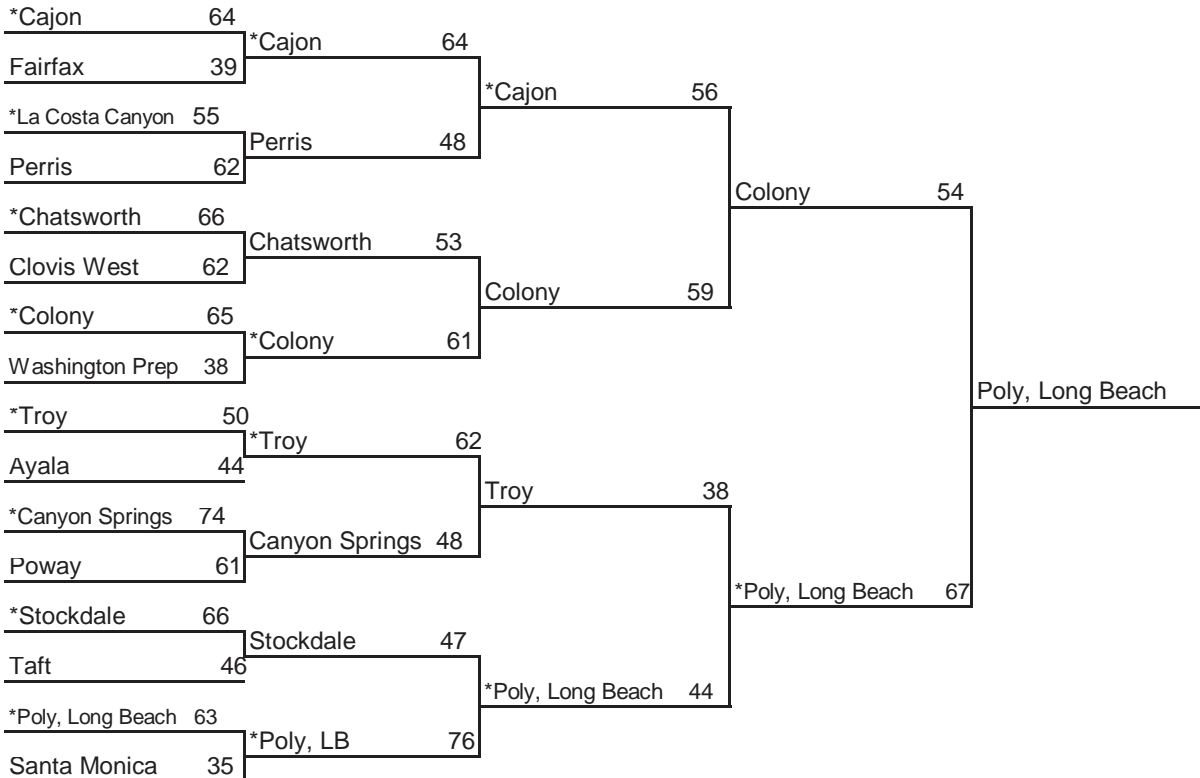

FINAL, March 21
6pm, ARCO Arena

2009 CIF STATE BASKETBALL CHAMPIONSHIPS SOUTHERN CALIFORNIA - GIRLS DIVISION I

POLY, LONG BEACH
57-33

ROUND I, March 9
Home Sites

ROUND I, March 10
Home Sites

REG SEMIS, March 12
Home Sites

SOCAL, March 14
6pm, Pauley Pavilion

FINAL, March 21
6pm, ARCO Arena

Seeded Teams & Host Priority

- | | | |
|-----------------------------------|--|--|
| 1 Cajon, San Bernardino (SS) 30-2 | 6 Canyon Springs, Moreno Vly (SS) 24-7 | 11 Poway (SDS) 29-3 |
| 2 Poly, Long Beach (SS) 27-3 | 7 Stockdale, Bakersfield (CS) 26-4 | 12 Clovis West (CS) 23-6 |
| 3 Troy, Fullerton (SS) 28-2 | 8 La Costa Canyon, Carlsbad (SDS) 24-5 | 13 Washington Prep, Los Angeles (LAS) 26-4 |
| 4 Colony, Ontario (SS) 27-3 | 9 Perris (SS) 22-8 | 14 Ayala, Chino (SS) 22-8 |
| 5 Chatsworth (LAS) 23-8 | 10 Taft, Woodland Hills (LAS) 18-8 | 15 Santa Monica (SS) 22-7 |

* Indicates host team. Game played at host school at 7 pm, unless otherwise indicated. In **Southern California only**, host school is determined by host priority in first round and seeding in subsequent rounds.