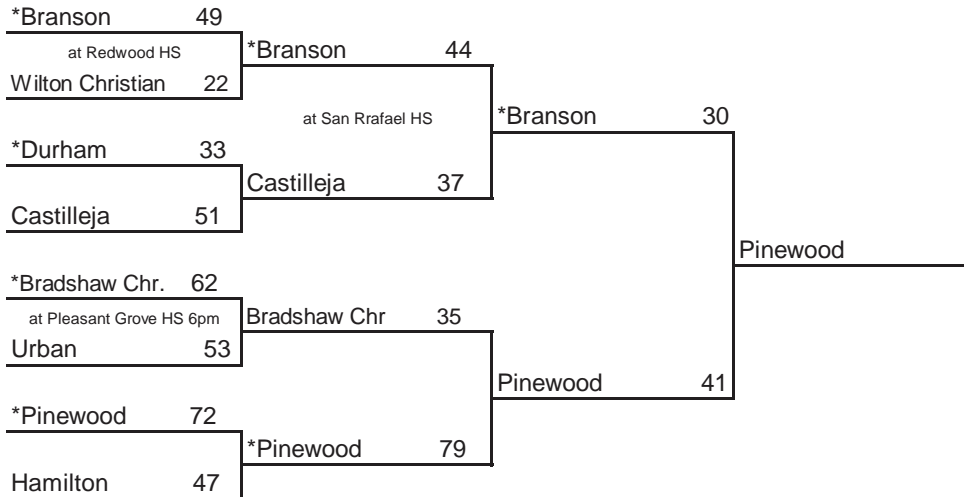

2009 CIF STATE BASKETBALL CHAMPIONSHIPS NORTHERN CALIFORNIA - GIRLS DIVISION V

FARMERS

www.cifstate.org

<i>ROUND I, March 9</i> <i>Home Sites</i>	<i>ROUND I, March 10</i> <i>Home Sites</i>	<i>REG SEMIS, March 12</i> <i>Home Sites</i>	<i>NORCAL, March 14</i> <i>1pm, Folsom HS</i>	<i>FINAL, March 20</i> <i>3:30pm, ARCO Arena</i>

Seeded Teams

- 1 Branson
- 2 Pinewood
- 3 Bradshaw Christian
- 4 Durham

Host Priority

1 Branson, Ross (NCS) 28-3	5 Castilleja, Palo Alto (CCS) 22-8
2 Pinewood, Los Altos Hills (CCS) 28-4	6 Urban, San Francisco (NCS) 21-11
3 Bradshaw Chr, Sacramento (SJS) 27-4	7 Hamilton, Hamilton City (NS) 26-4
4 Durham (NS) 25-3	8 Wilton Christian (SJS) 27-2

2009 CIF STATE BASKETBALL CHAMPIONSHIPS SOUTHERN CALIFORNIA - GIRLS DIVISION V

BELLARMINE-JEFFERSON
55-47

<i>ROUND I, March 9</i> <i>Home Sites</i>	<i>ROUND I, March 10</i> <i>Home Sites</i>	<i>REG SEMIS, March 12</i> <i>Home Sites</i>	<i>SOCAL, March 14</i> <i>1pm, CS Fullerton</i>	<i>FINAL, March 20</i> <i>3:30pm, ARCO Arena</i>