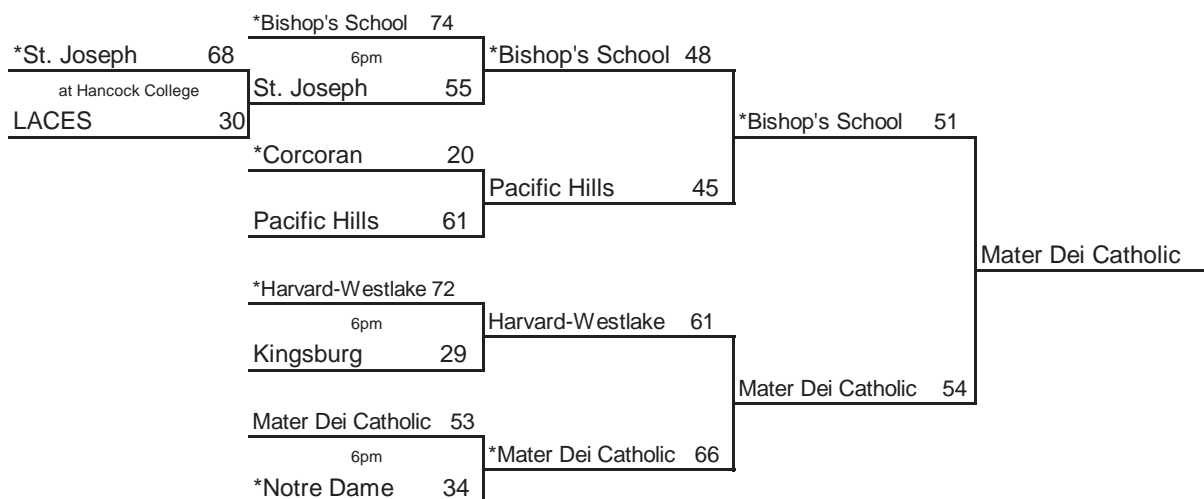

MATER DEI CATHOLIC
54-51

ROUND I, March 9
Home Sites

ROUND I, March 10
Home Sites

REG SEMIS, March 12
Home Sites

SOCAL, March 14
5pm, CS Fullerton

FINAL, March 21
9:30am, ARCO Arena

Seeded Teams

- 1 The Bishop's School
- 2 Mater Dei Catholic
- 3 Harvard-Westlake
- 4 Corcoran

Host Priority

- 1 The Bishop's School, San Diego (SDS) 28-2
- 2 Mater Dei Catholic, Chula Vista (SDS) 26-3
- 3 Harvard-Westlake, No. Hollywood (SS) 20-10
- 4 Corcoran (CS) 28-7

- 5 Pacific Hills, W Hollywood (SS) 22-10
- 6 Kingsburg (CS) 20-9
- 7 Notre Dame, Sherman Oaks (SS) 28-6
- 8 St. Joseph, Santa Maria (SS) 28-2
- 9 LACES, Los Angeles (LAS) 21-9

* Indicates host team. Game played at host school at 7 pm, unless otherwise indicated.

In **Southern California only**, host school is determined by host priority in first round and seeding in subsequent rounds.