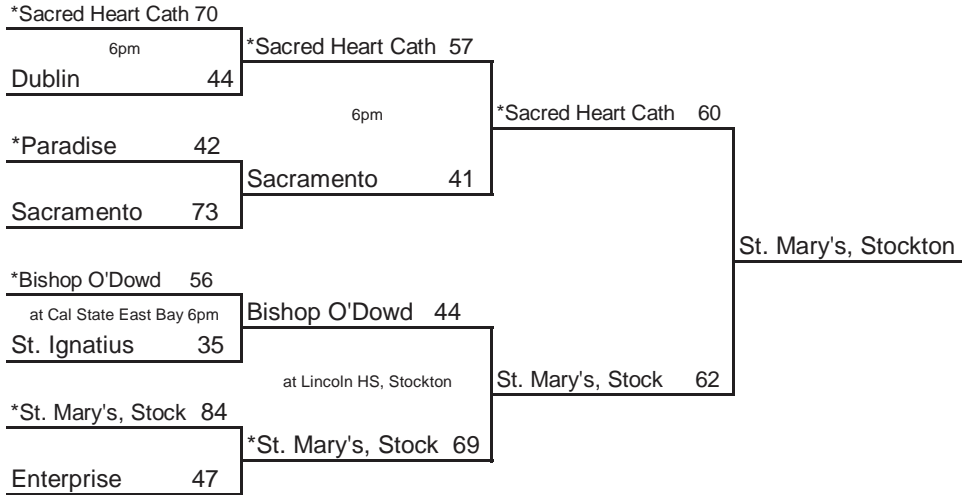

SOCAL, March 14
2pm, Pauley Pavilion

FINAL, March 20
6pm, ARCO Arena

* Indicates host team. Game played at host school at 7 pm, unless otherwise indicated.

In **Southern California only**, host school is determined by host priority in first round and seeding in subsequent rounds.

www.cifstate.org

2009 CIF STATE BASKETBALL CHAMPIONSHIPS NORTHERN CALIFORNIA - GIRLS DIVISION III

FARMERS

ROUND I, March 9
Home Sites

ROUND I, March 10
Home Sites

REG SEMIS, March 12
Home Sites

NORCAL, March 14
6pm, ARCO Arena

FINAL, March 21
1pm, ARCO Arena

Seeded Teams

- 1 Sacred Heart Cath
- 2 St. Mary's, Stockton
- 3 Bishop O'Dowd
- 4 Paradise

Host Priority

- 1 Sacred Heart Cath, San Francisco (CCS) 26-1
- 2 St. Mary's, Stockton (SJS) 27-3
- 3 Bishop O'Dowd, Oakland (NCS) 27-2
- 4 Paradise (NS) 20-8
- 5 Sacramento (SJS) 22-9
- 6 St. Ignatius, San Francisco (CCS) 21-7
- 7 Enterprise, Redding (NS) 19-9
- 8 Dublin (NCS) 23-6