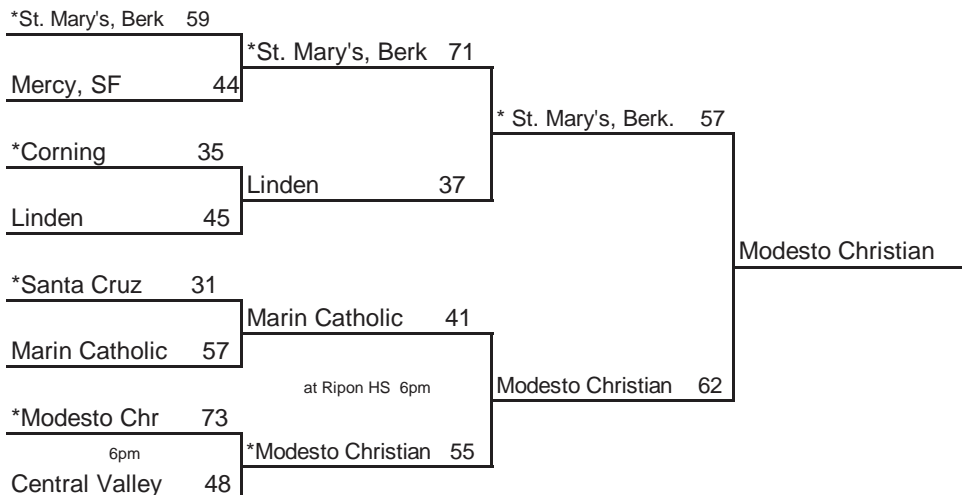

FINAL, March 21
1pm, ARCO Arena

Seeded Teams

- 1 Foothill
- 2 Woodbridge
- 3 Inglewood
- 4 Roosevelt

Host Priority

- 1 Foothill, Santa Ana (SS) 29-1
- 2 Woodbridge, Irvine (SS) 24-3
- 3 CanyonCrestAcad, SanDiego(SDS)18-11
- 4 Roosevelt, Fresno (CS) 28-2
- 5 Inglewood (SS) 16-16
- 6 Marlborough, Los Angeles (SS) 21-11
- 7 Porterville (CS) 28-2
- 8 OurLadyPeace, San Diego (SDS) 27-5

* Indicates host team. Game played at host school at 7 pm, unless otherwise indicated.

In **Southern California only**, host school is determined by host priority in first round and seeding in subsequent rounds.

FINAL, March 21
9:30am, ARCO Arena

Seeded Teams

- 1 St. Mary's, Berkeley
- 2 Modesto Christian
- 3 Santa Cruz
- 4 Corning

Host Priority

- 1 St. Mary's, Berkeley (NCS) 27-4
- 2 Modesto Christian (SJS) 24-7
- 3 Santa Cruz (CCS) 26-3
- 4 Corning (NS) 22-4