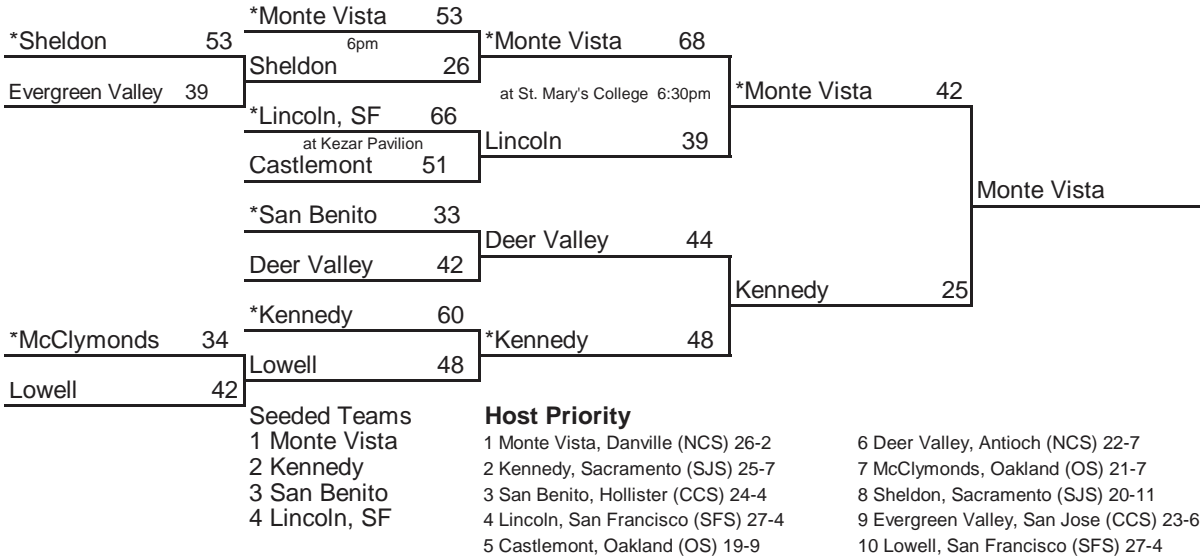

2009 CIF STATE BASKETBALL CHAMPIONSHIPS NORTHERN CALIFORNIA - GIRLS DIVISION I

FARMERS

www.cifstate.org

ROUND I, March 9
Home Sites

ROUND I, March 10
Home Sites

REG SEMIS, March 12
Home Sites

NORCAL, March 14
10am, ARCO Arena

FINAL, March 21
6pm, ARCO Arena

2009 CIF STATE BASKETBALL CHAMPIONSHIPS SOUTHERN CALIFORNIA - GIRLS DIVISION I

POLY, LONG BEACH
57-33

ROUND I, March 9
Home Sites

ROUND I, March 10
Home Sites

REG SEMIS, March 12
Home Sites

SOCAL, March 14
6pm, Pauley Pavilion

FINAL, March 21
6pm, ARCO Arena

Seeded Teams & Host Priority

- | | | |
|-----------------------------------|--|--|
| 1 Cajon, San Bernardino (SS) 30-2 | 6 Canyon Springs, Moreno Vly (SS) 24-7 | 11 Poway (SDS) 29-3 |
| 2 Poly, Long Beach (SS) 27-3 | 7 Stockdale, Bakersfield (CS) 26-4 | 12 Clovis West (CS) 23-6 |
| 3 Troy, Fullerton (SS) 28-2 | 8 La Costa Canyon, Carlsbad (SDS) 24-5 | 13 Washington Prep, Los Angeles (LAS) 26-4 |
| 4 Colony, Ontario (SS) 27-3 | 9 Perris (SS) 22-8 | 14 Ayala, Chino (SS) 22-8 |
| 5 Chatsworth (LAS) 23-8 | 10 Taft, Woodland Hills (LAS) 18-8 | 15 Santa Monica (SS) 22-7 |

* Indicates host team. Game played at host school at 7 pm, unless otherwise indicated. In **Southern California only**, host school is determined by host priority in first round and seeding in subsequent rounds.