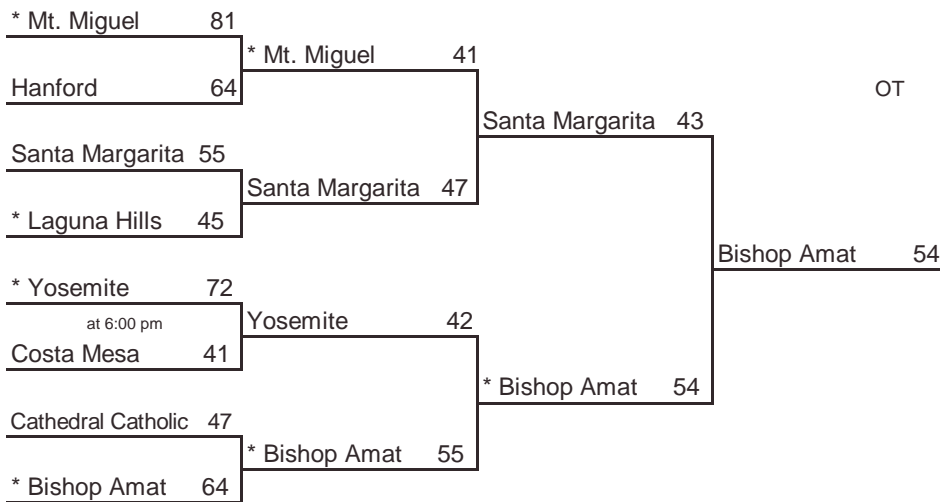

**ARCHBISHOP MITTY**

**54-49**

\* Indicates host team. Game played at host school at 7 pm, unless otherwise indicated.  
In SoCal only, host school determined by host priority in first round and seeding in subsequent rounds.

# 2007 CIF STATE BASKETBALL CHAMPIONSHIPS NORTHERN CALIFORNIA - GIRLS DIVISION III

www.cifstate.org

<i>ROUND I, March 8</i>	<i>REG SEMIS, March 10</i>	<i>NORCAL, March 17</i>	<i>FINAL, March 24</i>
<i>Home Sites</i>	<i>Home Sites</i>	<i>10am, Stockton Arena</i>	<i>1pm, ARCO Arena</i>

**Seeded Teams**

- 1 Sacred Heart Cathedral
- 2 Sacramento
- 3 Miramonte
- 4 West Valley

**Host Priority**

- |   |  |
|---|--|
| 1 Sacred Heart Cathedral, SF (CCS) 28-2 | 5 St. Mary's, Stockton (SJS) 27-4        |
| 2 Sacramento (SJS) 27-3                 | 6 St. Ignatius, San Francisco (CCS) 22-8 |
| 3 Miramonte, Orinda (NCS) 23-6          | 7 Hercules (NCS) 22-7                    |
| 4 West Valley, Cottonwood (NS) 22-4     | 8 Enterprise, Redding (NS) 17-11         |

# 2007 CIF STATE BASKETBALL CHAMPIONSHIPS SOUTHERN CALIFORNIA - GIRLS DIVISION III

<i>ROUND I, March 8</i>	<i>REG SEMIS, March 10</i>	<i>SOCAL, March 17</i>	<i>FINAL, March 24</i>
<i>Home Sites</i>	<i>Home Sites</i>	<i>10am, Pauley Pavilion</i>	<i>1pm, ARCO Arena</i>