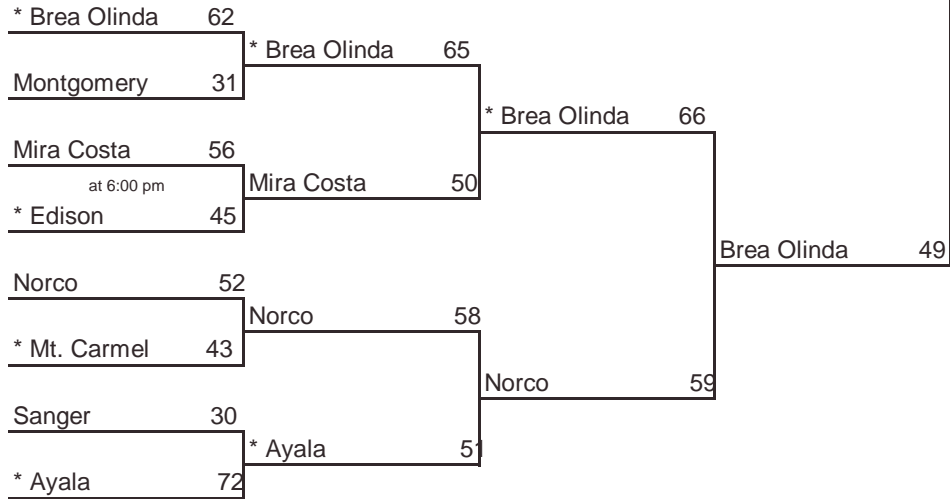

Host Priority

- 1 Brea Olinda
- 2 Ayala
- 3 Edison
- 4 Mt. Carmel

Seeded Teams

1 Brea Olinda, Brea (SS) 30-1	5 Edison, Fresno (CS) 20-4
2 Ayala, Chino Hills (SS) 28-3	6 Mt. Carmel, San Diego (SDS) 23-7
3 Norco (SS) 27-3	7 Sanger (CS) 25-7
4 Mira Costa, Manhattan Bch (SS) 24-7	8 Montgomery, San Diego (SDS) 20-10

ARCHBISHOP MITTY

54-49

* Indicates host team. Game played at host school at 7 pm, unless otherwise indicated.
In SoCal only, host school determined by host priority in first round and seeding in subsequent rounds.