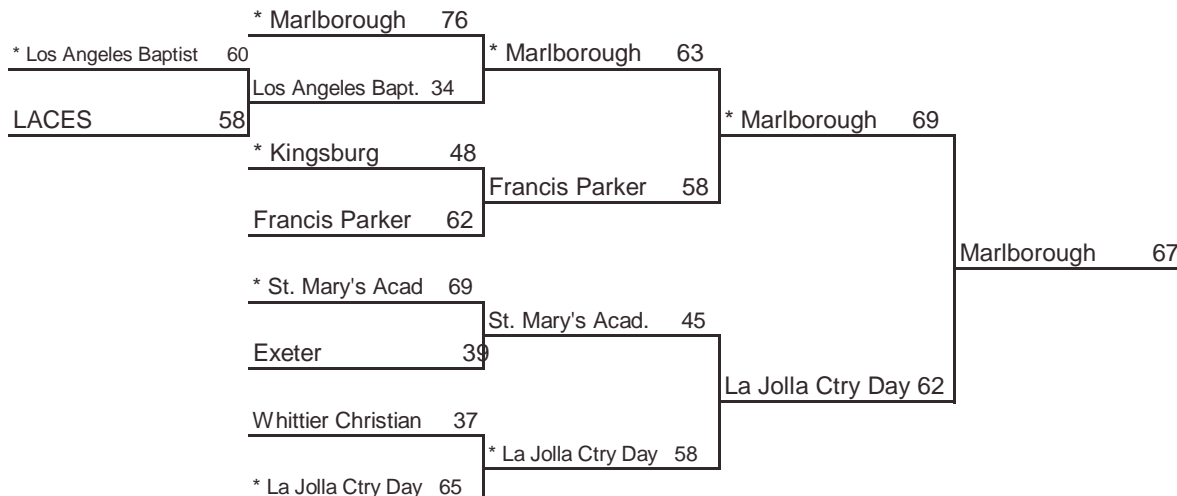

**Seeded Teams**

- 1 St. Patrick/St. Vincent
- 2 Bear River
- 3 Valley Christian
- 4 Yreka

**Host Priority**

- |  |   |
|--|---|
| 1 St. Patrick/ St. Vincent, Vallejo (NCS) 27-3 | 5 Ripon (SJS) 24-6                      |
| 2 Bear River, Grass Valley (SJS) 24-7          | 6 Marin Catholic, Kentfield (NCS) 19-12 |
| 3 Valley Christian, San Jose (CCS) 21-10       | 7 Gridley (NS) 21-6                     |
| 4 Yreka (NS) 21-7                              | 8 Santa Cruz (CCS) 12-12                |

## SOUTHERN CALIFORNIA - GIRLS DIVISION IV

**MARLBOROUGH**  
**67-52**

<i>OUTBRACKET, March 6</i>	<i>ROUND I, March 8</i>	<i>REG SEMIS, March 10</i>	<i>SOCAL, March 17</i>	<i>FINAL, March 24</i>
<i>Home Sites</i>	<i>Home Sites</i>	<i>Home Sites</i>	<i>5pm, CS Fullerton</i>	<i>9:30am, ARCO Arena</i>