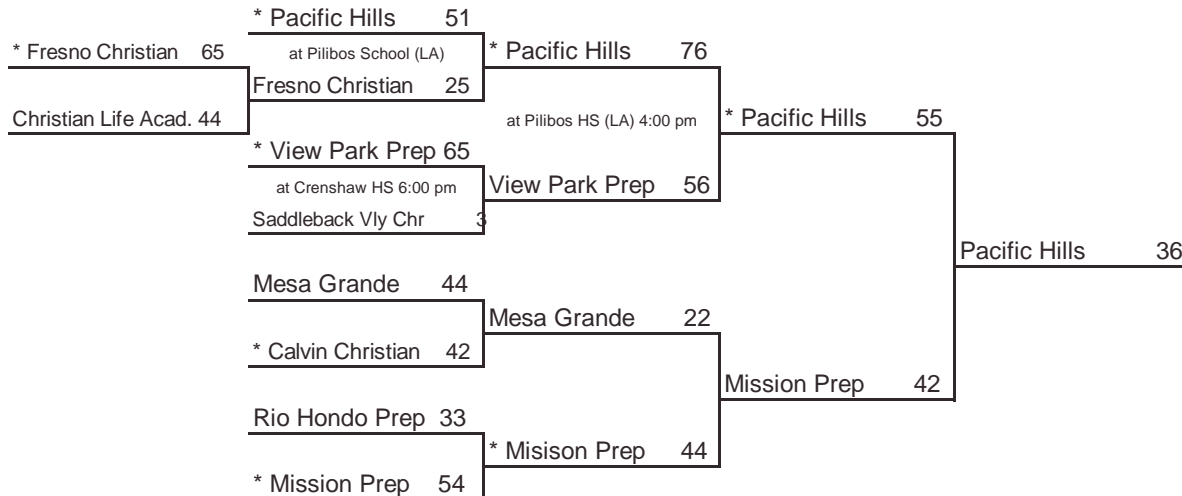

Host Priority

- 1 Mission Prep
- 2 Calvin Christian
- 3 View Park Prep
- 4 Pacific Hills

Seeded Teams

- 1 Pacific Hills, W Hollywood (SS) 27-5
- 2 Mission Prep, San Luis Obispo (CS) 20-9
- 3 Mesa Grande Acad., Calimesa (SS) 22-6
- 4 View Park Prep, LA (LAS) 18-3
- 5 SaddlebackVlyChr, SJ Capistrano (SS) 18-8
- 6 Calvin Christian, Escondido (SDS) 14-9
- 7 Rio Hondo Prep, Arcadia (SS) 16-9
- 8 Fresno Christian (CS) 17-11
- 9 Christian Life Acad., Escondido (SDS) 17-10

* Indicates host team. Game played at host school at 7 pm, unless otherwise indicated.
In SoCal only, host school determined by host priority in first round and seeding in subsequent rounds.