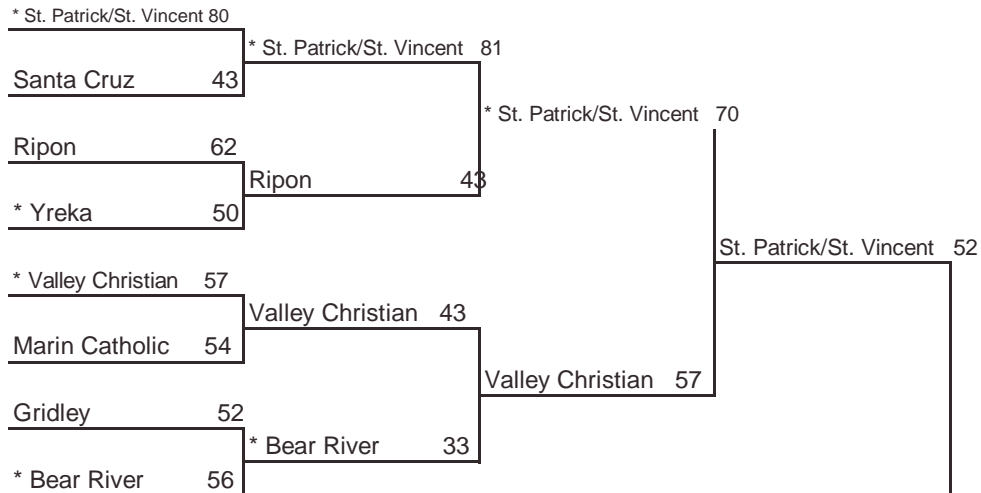

2007 CIF STATE BASKETBALL CHAMPIONSHIPS

NORTHERN CALIFORNIA - GIRLS DIVISION IV

www.cifstate.org

<i>ROUND I, March 8</i>	<i>REG SEMIS, March 10</i>	<i>NORCAL, March 17</i>	<i>FINAL, March 24</i>
<i>Home Sites</i>	<i>Home Sites</i>	<i>5pm, Delta College</i>	<i>9:30am, ARCO Arena</i>

Seeded Teams

1. 1 St. Patrick/St. Vincent
2. 2 Bear River
3. 3 Valley Christian
4. 4 Yreka

Host Priority

1 St. Patrick/ St. Vincent, Vallejo (NCS) 27-3	5 Ripon (SJS) 24-6
2 Bear River, Grass Valley (SJS) 24-7	6 Marin Catholic, Kentfield (NCS) 19-12
3 Valley Christian, San Jose (CCS) 21-10	7 Gridley (NS) 21-6
4 Yreka (NS) 21-7	8 Santa Cruz (CCS) 12-12

2007 CIF STATE BASKETBALL CHAMPIONSHIPS

SOUTHERN CALIFORNIA - GIRLS DIVISION IV

MARLBOROUGH
67-52

<i>OUTBRACKET, March 6</i>	<i>ROUND I, March 8</i>	<i>REG SEMIS, March 10</i>	<i>SOCAL, March 17</i>	<i>FINAL, March 24</i>
<i>Home Sites</i>	<i>Home Sites</i>	<i>Home Sites</i>	<i>5pm, CS Fullerton</i>	<i>9:30am, ARCO Arena</i>