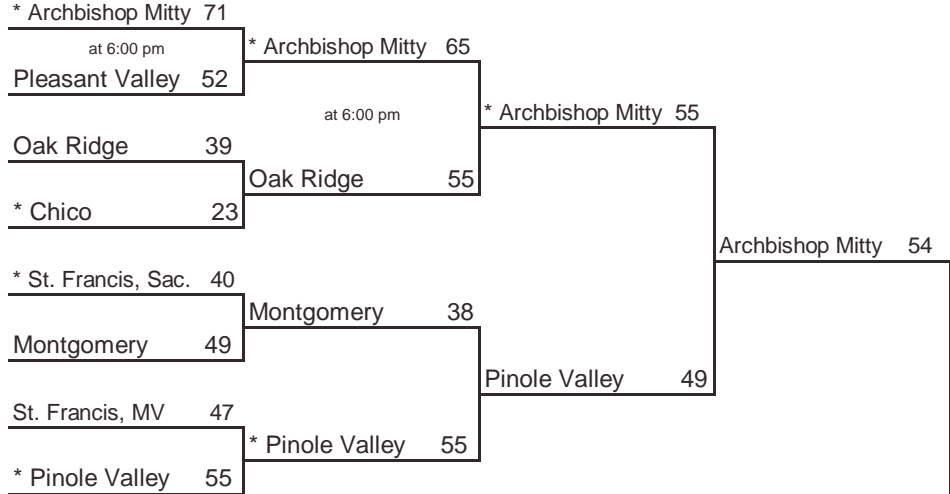

2007 CIF STATE BASKETBALL CHAMPIONSHIPS

NORTHERN CALIFORNIA - GIRLS DIVISION II

www.cifstate.org

<i>ROUND I, March 8</i>	<i>REG SEMIS, March 10</i>	<i>NORCAL, March 17</i>	<i>FINAL, March 23</i>
<i>Home Sites</i>	<i>Home Sites</i>	<i>2pm, Stockton Arena</i>	<i>6pm, ARCO Arena</i>

Seeded Teams

- 1 Archbishop Mitty
- 2 Pinole Valley
- 3 St. Francis, Sac.
- 4 Chico

Host Priority

1 Archbishop Mitty, San Jose (CCS) 27-4	5 Oak Ridge, El Dorado Hills (SJS) 29-1
2 Pinole Valley, Pinole (NCS) 28-2	6 Montgomery, Santa Rosa (NCS) 28-3
3 St. Francis, Sacramento (SJS) 23-8	7 St. Francis, Mountain View (CCS) 13-17
4 Chico (NS) 15-14	8 Pleasant Valley, Chico (NS) 24-5

2007 CIF STATE BASKETBALL CHAMPIONSHIPS

SOUTHERN CALIFORNIA - GIRLS DIVISION II

<i>ROUND I, March 8</i>	<i>REG SEMIS, March 10</i>	<i>SOCAL, March 17</i>	<i>FINAL, March 23</i>
<i>Home Sites</i>	<i>Home Sites</i>	<i>2pm, Pauley Pavilion</i>	<i>6pm, ARCO Arena</i>