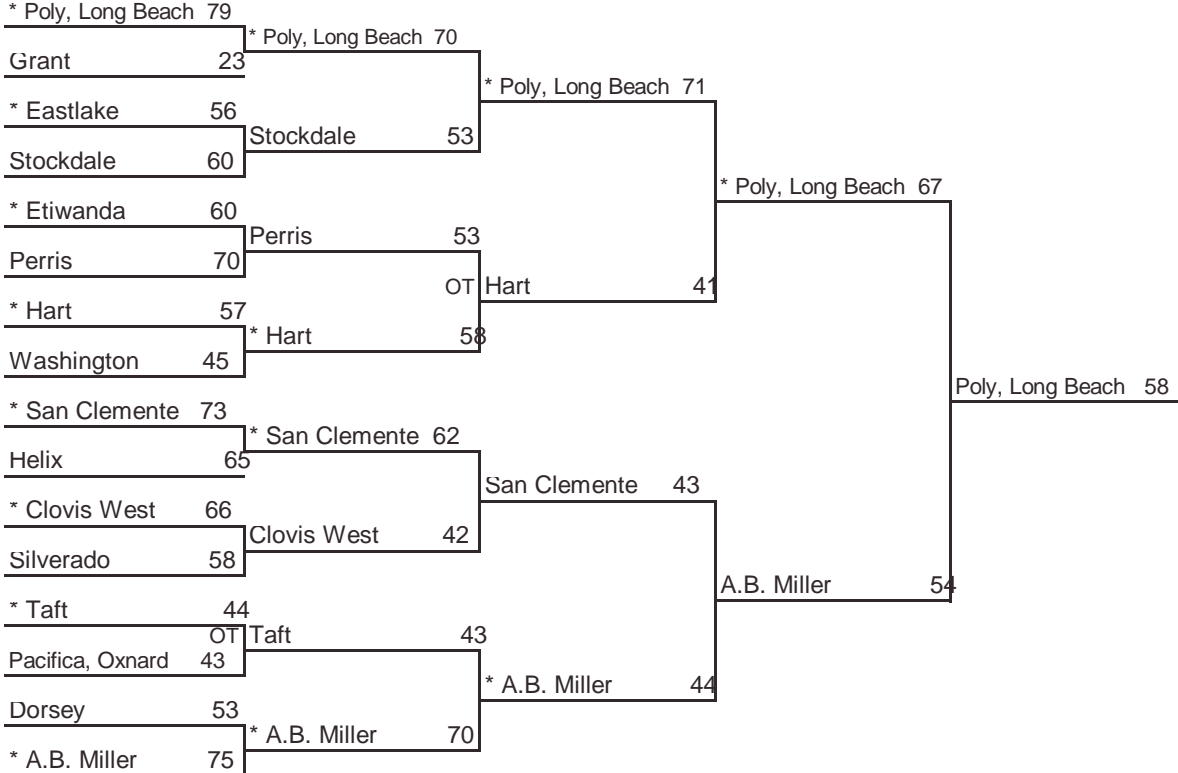

## SOUTHERN CALIFORNIA - GIRLS DIVISION I

**POLY, LONG BEACH**  
**58-52**

*ROUND I, March 6*  
*Home Sites*

*ROUND II, March 8*  
*Home Sites*

*REG SEMIS, March 10*  
*Home Sites*

*SOCAL, March 17*  
*6pm, Pauley Pavilion*

*FINAL, March 24*  
*6pm, ARCO Arena*

**Host Priority**

- |                    |            |
|--------------------|------------|
| 1 Poly, Long Beach | 5 Taft     |
| 2 A.B. Miller      | 6 Eastlake |
| 3 San Clemente     | 7 Hart     |
| 4 Clovis West      | 8 Etiwanda |