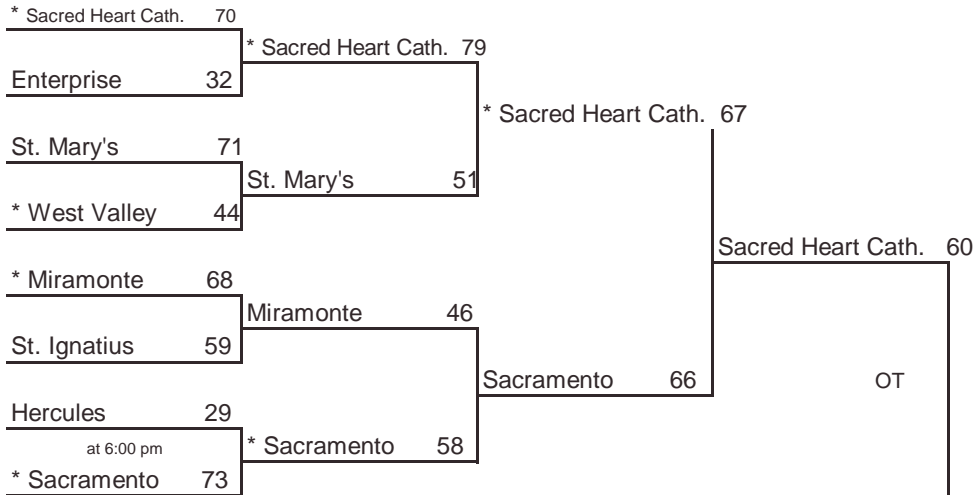

**Host Priority**

- 1 Brea Olinda
- 2 Ayala
- 3 Edison
- 4 Mt. Carmel

**Seeded Teams**

- |                                       |                                     |
|---------------------------------------|-------------------------------------|
| 1 Brea Olinda, Brea (SS) 30-1         | 5 Edison, Fresno (CS) 20-4          |
| 2 Ayala, Chino Hills (SS) 28-3        | 6 Mt. Carmel, San Diego (SDS) 23-7  |
| 3 Norco (SS) 27-3                     | 7 Sanger (CS) 25-7                  |
| 4 Mira Costa, Manhattan Bch (SS) 24-7 | 8 Montgomery, San Diego (SDS) 20-10 |

**ARCHBISHOP MITTY**

**54-49**

\* Indicates host team. Game played at host school at 7 pm, unless otherwise indicated.  
In SoCal only, host school determined by host priority in first round and seeding in subsequent rounds.

# 2007 CIF STATE BASKETBALL CHAMPIONSHIPS NORTHERN CALIFORNIA - GIRLS DIVISION III

www.cifstate.org

<i>ROUND I, March 8</i>	<i>REG SEMIS, March 10</i>	<i>NORCAL, March 17</i>	<i>FINAL, March 24</i>
<i>Home Sites</i>	<i>Home Sites</i>	<i>10am, Stockton Arena</i>	<i>1pm, ARCO Arena</i>