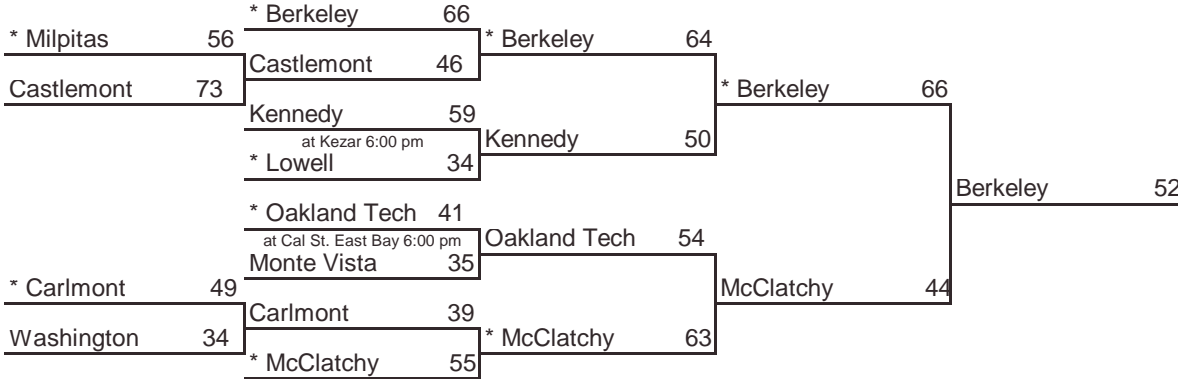

## NORTHERN CALIFORNIA - GIRLS DIVISION I

www.cifstate.org

*OUTBRACKET, March 6*  
*Home Sites*

*ROUND I, March 8*  
*Home Sites*

*REG SEMIS, March 10*  
*Home Sites*

*NORCAL, March 17*  
*6pm, Stockton Arena*

*FINAL, March 24*  
*6pm, ARCO Arena*

- Seeded Teams**
- 1 Berkeley
  - 2 McClatchy
  - 3 Oakland Tech
  - 4 Lowell

**Host Priority**

- |                                    |  |
|------------------------------------|--|
| 1 Berkeley (NCS) 24-6              | 6 Kennedy, Sacramento (SJS) 27-4         |
| 2 McClatchy, Sacramento (SJS) 24-7 | 7 Monte Vista, Danville (NCS) 27-2       |
| 3 Oakland Tech (OS) 21-6           | 8 Milpitas (CCS) 13-15                   |
| 4 Lowell, San Francisco (SFS) 29-2 | 9 Castlemont, Oakland (OS) 17-11         |
| 5 Carlmont, Belmont (CCS) 20-10    | 10 Washington, San Francisco (SFS) 15-15 |