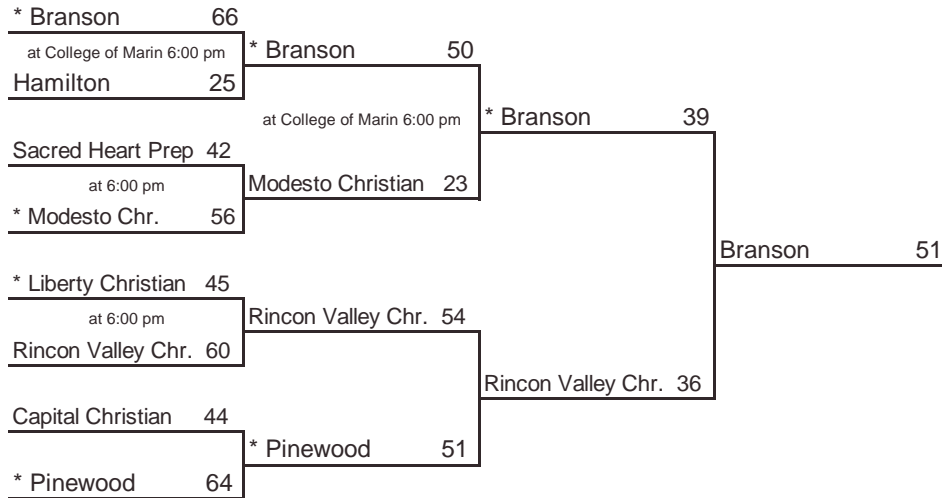

2007 CIF STATE BASKETBALL CHAMPIONSHIPS

NORTHERN CALIFORNIA - GIRLS DIVISION V

www.cifstate.org

ROUND I, March 8   *REG SEMIS, March 10*   *NORCAL, March 17*   *FINAL, March 23*
Home Sites   *Home Sites*   *1pm, Delta College*   *4pm, ARCO Arena*

Seeded Teams

- 1 Branson
- 2 Pinewood
- 3 Liberty Christian
- 4 Modesto Christian

Host Priority

- 1 Branson, Ross (NCS) 29-3
- 2 Pinewood, Los Altos Hills (CCS) 29-2
- 3 Liberty Christian, Redding (NS) 27-3
- 4 Modesto Christian (SJS) 26-5
- 5 Sacred Heart Prep, Atherton (CCS) 12-18
- 6 Rincon Valley Christian Santa Rosa (NCS) 29-3
- 7 Capital Christian, Sacramento (SJS) 24-7
- 8 Hamilton, Hamilton City (NS) 26-4

2007 CIF STATE BASKETBALL CHAMPIONSHIPS

SOUTHERN CALIFORNIA - GIRLS DIVISION V

BRANSON
51-36

OUTBRACKET, March 6   *ROUND I, March 8*   *REG SEMIS, March 10*   *SOCAL, March 17*   *FINAL, March 23*
Home Sites   *Home Sites*   *Home Sites*   *1pm, CS Fullerton*   *4pm, ARCO Arena*