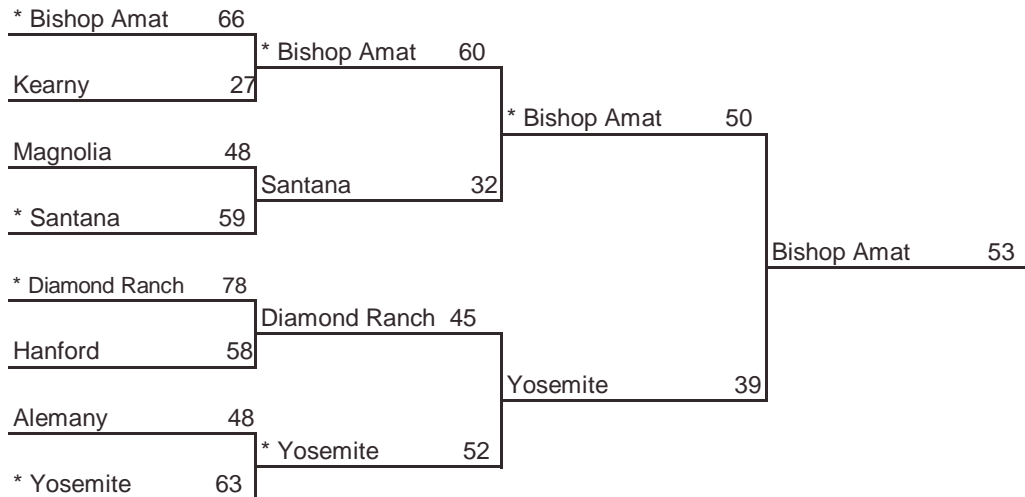

\* Indicates host team. Game played at host school at 7 pm, unless otherwise indicated.  
In SoCal only, host school determined by host priority in first round and seeding in second round.

# 2006 CIF STATE BASKETBALL CHAMPIONSHIPS NORTHERN CALIFORNIA - GIRLS DIVISION III

www.cifstate.org

ROUND I, March 7 Home Sites	ROUND II, March 9 Home Sites	NORCAL, March 11 10 am, ARCO Arena	STATE FINAL, March 18 1 pm, ARCO Arena
--------------------------------	---------------------------------	---------------------------------------	---

**Seeded Teams**

- 1 El Cerrito
- 2 El Camino
- 3 St. Ignatius
- 4 Enterprise

**Host Priority**

- |  |                                     |
|--|-------------------------------------|
| 1 El Cerrito (NCS) 26-4                  | 5 Sacramento (SJS) 29-3             |
| 2 El Camino, Sacramento (SJS) 27-4       | 6 Miramonte, Orinda (NCS) 23-6      |
| 3 St. Ignatius, San Francisco (CCS) 24-7 | 7 West Valley, Cottonwood (NS) 20-3 |
| 4 Enterprise, Redding (NS) 19-9          | 8 Soquel (CCS) 25-6                 |

# 2006 CIF STATE BASKETBALL CHAMPIONSHIPS SOUTHERN CALIFORNIA - GIRLS DIVISION III

**BISHOP AMAT**

ROUND I, March 7 Home Sites	ROUND II, March 9 Home Sites	SOCAL, March 11 10 am, LA Sports Arena	STATE FINAL, March 18 1 pm, ARCO Arena
--------------------------------	---------------------------------	---	---