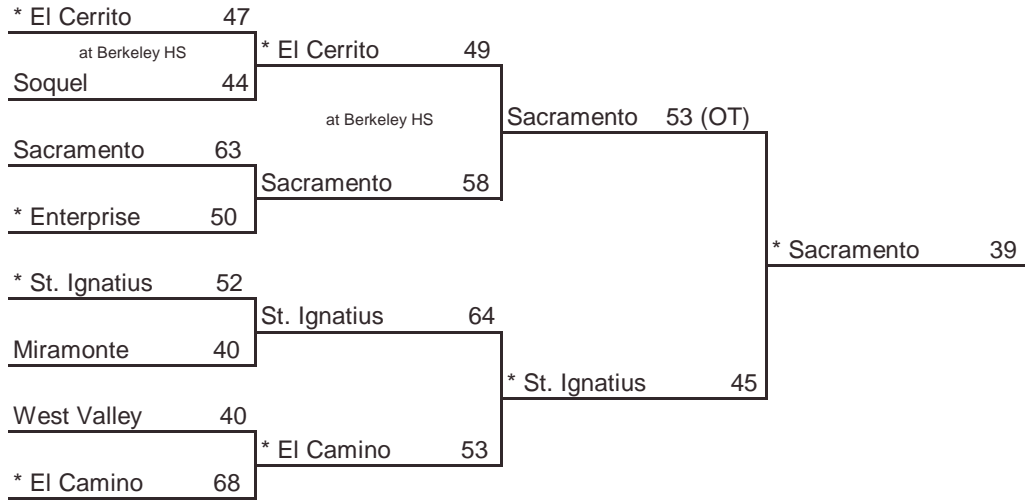

2006 CIF STATE BASKETBALL CHAMPIONSHIPS NORTHERN CALIFORNIA - GIRLS DIVISION III

www.cifstate.org

ROUND I, March 7 Home Sites	ROUND II, March 9 Home Sites	NORCAL, March 11 10 am, ARCO Arena	STATE FINAL, March 18 1 pm, ARCO Arena

Seeded Teams

- 1 El Cerrito
- 2 El Camino
- 3 St. Ignatius
- 4 Enterprise

Host Priority

1 El Cerrito (NCS) 26-4	5 Sacramento (SJS) 29-3
2 El Camino, Sacramento (SJS) 27-4	6 Miramonte, Orinda (NCS) 23-6
3 St. Ignatius, San Francisco (CCS) 24-7	7 West Valley, Cottonwood (NS) 20-3
4 Enterprise, Redding (NS) 19-9	8 Soquel (CCS) 25-6

2006 CIF STATE BASKETBALL CHAMPIONSHIPS SOUTHERN CALIFORNIA - GIRLS DIVISION III

BISHOP AMAT

ROUND I, March 7 Home Sites	ROUND II, March 9 Home Sites	SOCAL, March 11 10 am, LA Sports Arena	STATE FINAL, March 18 1 pm, ARCO Arena