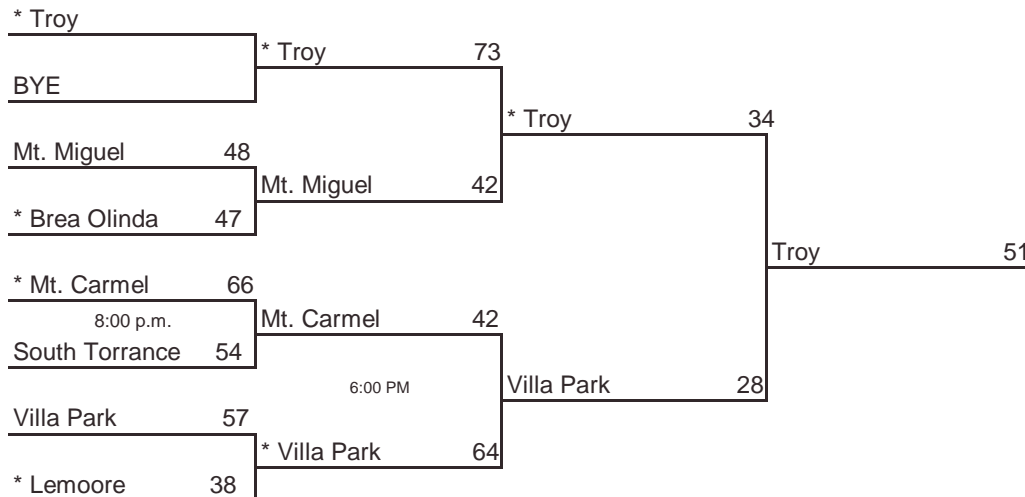

\* Indicates host team. Game played at host school at 7 pm, unless otherwise indicated.  
In SoCal only, host school determined by host priority in first round and seeding in second round.

## 2006 CIF STATE BASKETBALL CHAMPIONSHIPS NORTHERN CALIFORNIA - GIRLS DIVISION II

www.cifstate.org

ROUND I, March 7 Home Sites	ROUND II, March 9 Home Sites	NORCAL, March 11 2 pm, ARCO Arena	STATE FINAL, March 17 6 pm, ARCO Arena
--------------------------------	---------------------------------	--------------------------------------	---

**Seeded Teams**

- 1 Archbishop Mitty
- 2 Carondelet
- 3 Chico
- 4 Vallejo

**Host Priority**

- |   |                                    |
|---|------------------------------------|
| 1 Archbishop Mitty, San Jose (CCS) 28-2 | 5 Pinole Valley, Pinole (NCS) 28-1 |
| 2 Carondelet, Concord (NCS) 26-3        | 6 Westmoor, Daly City (CCS) 27-6   |
| 3 Chico (NS) 26-2                       | 7 Hogan, Vallejo (SJS) 18-11       |
| 4 Vallejo (SJS) 22-7                    | 8 Pleasant Valley, Chico (NS) 19-8 |

## 2006 CIF STATE BASKETBALL CHAMPIONSHIPS SOUTHERN CALIFORNIA - GIRLS DIVISION II

TROY

ROUND I, March 7 Home Sites	ROUND II, March 9 Home Sites	SOCAL, March 11 2 pm, LA Sports Arena	STATE FINAL, March 17 6 pm, ARCO Arena
--------------------------------	---------------------------------	--	---