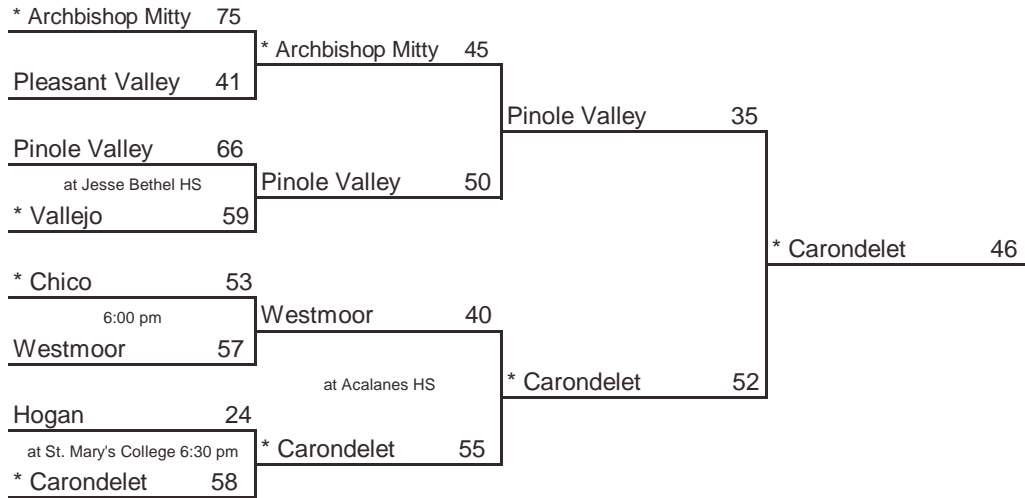

2006 CIF STATE BASKETBALL CHAMPIONSHIPS NORTHERN CALIFORNIA - GIRLS DIVISION II

www.cifstate.org

ROUND I, March 7 Home Sites	ROUND II, March 9 Home Sites	NORCAL, March 11 2 pm, ARCO Arena	STATE FINAL, March 17 6 pm, ARCO Arena

Seeded Teams

- 1 Archbishop Mitty
- 2 Carondelet
- 3 Chico
- 4 Vallejo

Host Priority

1 Archbishop Mitty, San Jose (CCS) 28-2	5 Pinole Valley, Pinole (NCS) 28-1
2 Carondelet, Concord (NCS) 26-3	6 Westmoor, Daly City (CCS) 27-6
3 Chico (NS) 26-2	7 Hogan, Vallejo (SJS) 18-11
4 Vallejo (SJS) 22-7	8 Pleasant Valley, Chico (NS) 19-8

2006 CIF STATE BASKETBALL CHAMPIONSHIPS SOUTHERN CALIFORNIA - GIRLS DIVISION II

TROY

ROUND I, March 7 Home Sites	ROUND II, March 9 Home Sites	SOCAL, March 11 2 pm, LA Sports Arena	STATE FINAL, March 17 6 pm, ARCO Arena