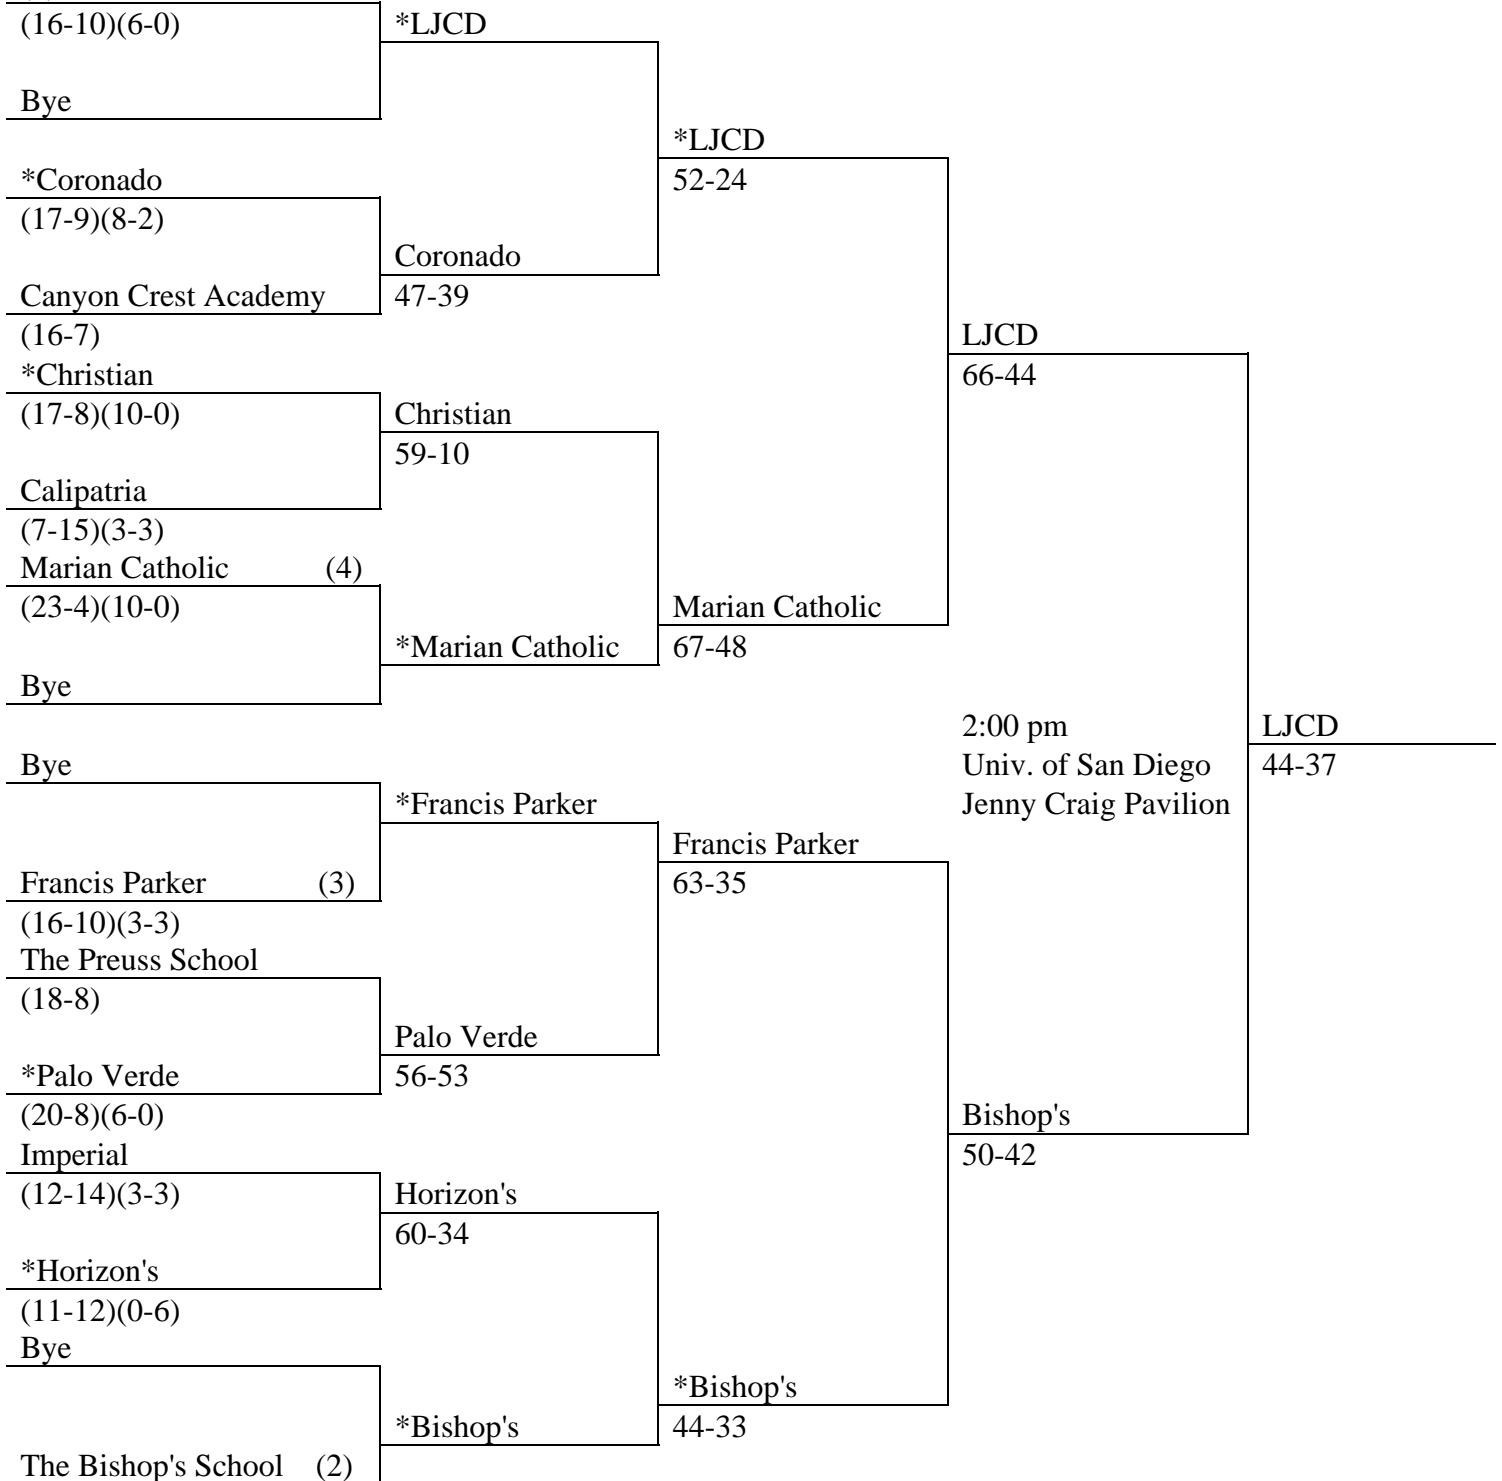

**CIF SAN DIEGO SECTION/TOYOTA
2006 GIRLS' BASKETBALL
CHAMPIONSHIP
DIVISION IV**

FIRST ROUND	QUARTERFINALS	SEMIFINALS	FINALS
Feb. 22	Feb. 25	Mar. 1	Mar. 3
7:00 pm	7:00 pm	7:00 pm	2:00 p.m.
*Home site of Higher seed	*Home site of Higher seed	*Home site of Higher seed	Univ. of San Diego Jenny Craig Pavilion

La Jolla Country Day
(1)

(23-3)(3-3)