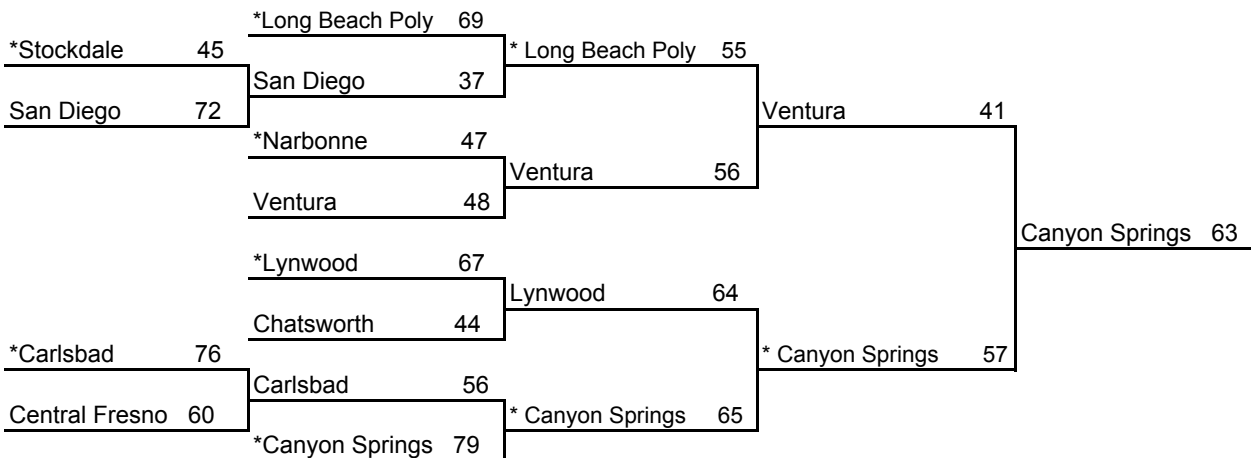

STATE FINALS, 3/19  
6 pm, ARCO Arena

- Seeded Teams**
- 1 Oakland Tech
  - 2 Deer Valley
  - 3 Fairfield
  - 4 Carlmont

**Host Priority**

- |                                     |  |
|-------------------------------------|--|
| 1 Oakland Tech - OS (18-6)          | 6 Castlemont, Oakland - OS (24-3)        |
| 2 Deer Valley, Antioch - NCS (24-3) | 7 Washington, San Francisco - SFS (24-7) |
| 3 Fairfield - SJS (26-4)            | 8 Edison, Stockton - SJS (23-6)          |
| 4 Carlmont, Belmont - CCS (20-9)    | 9 Wilcox, Santa Clara - CCS (26-3)       |
| 5 Berkeley - NCS (19-10)            |  |

# 2005 CIF STATE BASKETBALL CHAMPIONSHIPS SOUTHERN CALIFORNIA - GIRLS DIVISION I

OAKLAND TECH

ROUND I, 3/7  
Home Sites

ROUND I, 3/8  
Home Sites

ROUND II, 3/10  
Home Sites

SOCAL, 3/12  
6 pm, LA Sports Arena

STATE FINALS, 3/19  
6 pm, ARCO Arena

**Seeded Teams**

- 1 LB Poly
- 2 Canyon Springs
- 3 Lynwood
- 4 Ventura

**Host Priority**

- |   |                             |
|---|-----------------------------|
| 1 Long Beach Poly (SS) 27-3               | 6 Lynwood (SS) 27-5         |
| 2 Narbonne, Harbor City (LAS) 21-8        | 7 Ventura (SS) 27-4         |
| 3 Stockdale, Bakersfield (CS) 24-4        | 8 Chatsworth (LA) 24-5      |
| 4 Carlsbad (SDS) 25-4                     | 9 San Diego (SDS) 26-5      |
| 5 Canyon Springs, Moreno Valley (SS) 28-3 | 10 Central Fresno (CS) 26-3 |

\* Indicates host team. Game played at host school at 7 pm, unless otherwise indicated.  
In SoCal only, host school determined by host priority in first round and seeding in second round.