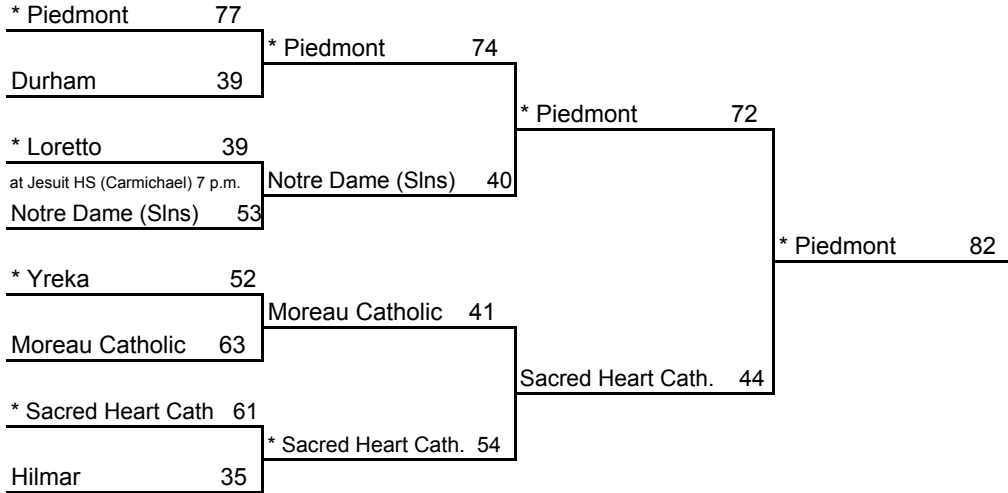

\* Indicates host team. Game played at host school at 7 pm, unless otherwise indicated.  
In SoCal only, host school determined by host priority in first round and seeding in second round.

# 2005 CIF STATE BASKETBALL CHAMPIONSHIPS NORTHERN CALIFORNIA - GIRLS DIVISION IV

www.cifstate.org

ROUND I, 3/7  
Home Sites

ROUND I, 3/8  
Home Sites

ROUND II, 3/10  
Home Sites

NORCAL, 3/12  
5 pm, Delta College

STATE FINALS, 3/19  
9:30 am, ARCO Arena

**Seeded Teams**

- 1 Piedmont
- 2 Sacred Heart Cath.
- 3 Yreka
- 4 Loretto

**Host Priority**

- |   |   |
|---|---|
| 1 Piedmont - NCS (29-2)                   | 5 Notre Dame, Salinas - CCS (22-8)      |
| 2 Sacred Heart Cathedral, SF - CCS (28-3) | 6 Moreau Catholic, Hayward - NCS (27-2) |
| 3 Yreka - NS (22-6)                       | 7 Hilmar - SJS (22-6)                   |
| 4 Loretto, Sacramento - SJS (16-15)       | 8 Durham - NS (24-6)                    |