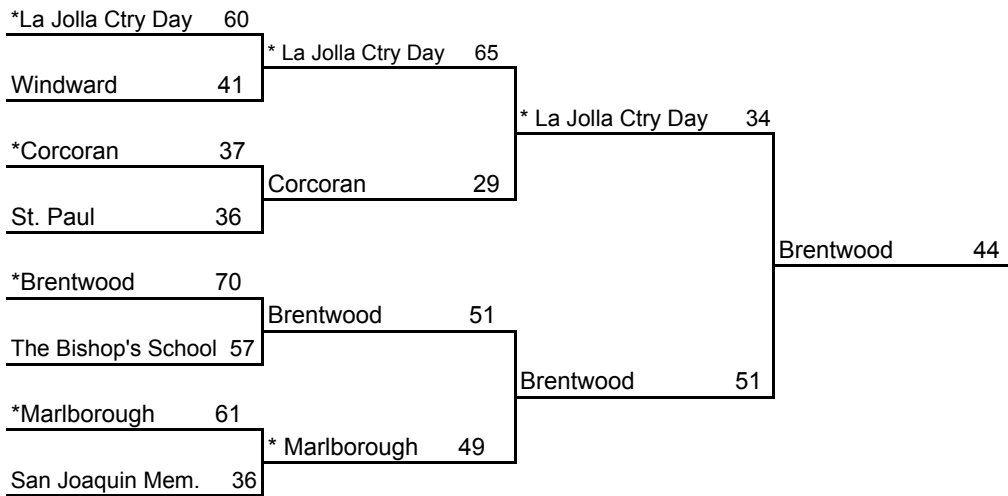

# 2005 CIF STATE BASKETBALL CHAMPIONSHIPS SOUTHERN CALIFORNIA - GIRLS DIVISION IV

PIEDMONT

ROUND I, 3/8  
Home Sites

ROUND II, 3/10  
Home Sites

SOCAL, 3/12  
5 pm, Cal State Fullerton

STATE FINALS, 3/19  
9:30 am, ARCO Arena

**Seeded Teams**

- 1 La Jolla Country Day
- 2 Marlborough
- 3 Brentwood
- 4 Corcoran

**Host Priority**

- |                                      |   |
|--------------------------------------|---|
| 1 La Jolla Country Day (SDS) 22-6    | 5 St. Paul, Sante Fe Springs (SS) 23-9    |
| 2 Marlborough, Los Angeles (SS) 23-5 | 6 The Bishop's School, La Jolla(SDS) 20-9 |
| 3 Brentwood, Los Angeles (SS) 21-6   | 7 San Joaquin Memorial, Fresno (CS) 18-13 |
| 4 Corcoran (CS) 22-10                | 8 Windward, Los Angeles (SS) 21-6         |

\* Indicates host team. Game played at host school at 7 pm, unless otherwise indicated.  
In SoCal only, host school determined by host priority in first round and seeding in second round.