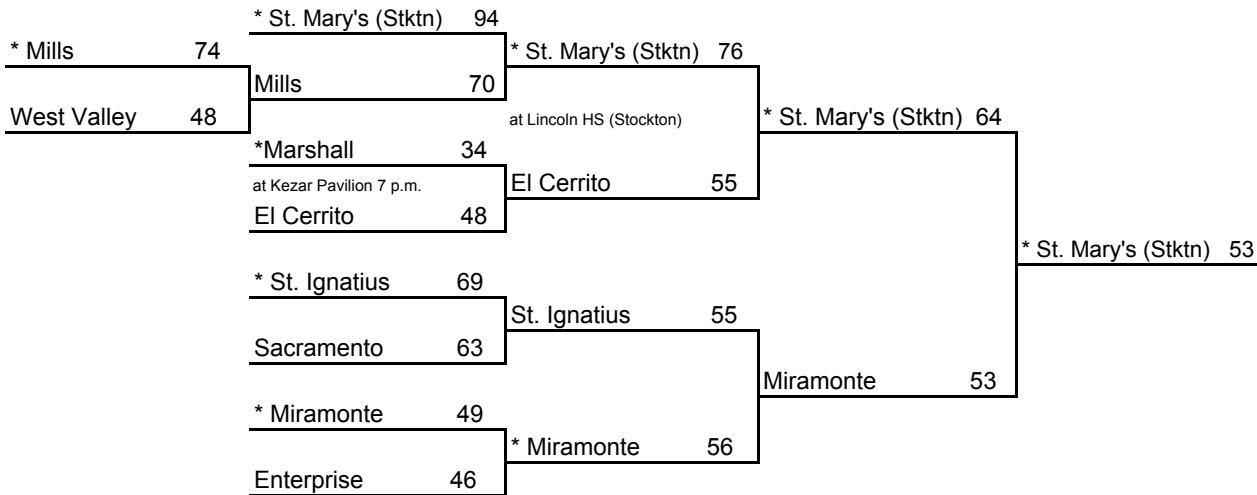

\* Indicates host team. Game played at host school at 7 pm, unless otherwise indicated.  
In SoCal only, host school determined by host priority in first round and seeding in second round.

## 2005 CIF STATE BASKETBALL CHAMPIONSHIPS NORTHERN CALIFORNIA - GIRLS DIVISION III

www.cifstate.org

ROUND I, 3/8  
Home Sites

ROUND II, 3/10  
Home Sites

NORCAL, 3/12  
10 am, ARCO Arena

STATE FINALS, 3/19  
1 pm, ARCO Arena

**Seeded Teams**

- 1 St. Mary's (Stockton)
- 2 Miramonte
- 3 St. Ignatius
- 4 Marshall

**Host Priority**

- |   |                                       |
|---|---------------------------------------|
| 1 St. Mary's (Stockton) - SJS (27-4)        | 6 El Cerrito - NCS (23-6)             |
| 2 Miramonte, Orinda - NCS (25-4)            | 7 Sacramento - SJS (23-6)             |
| 3 St. Ignatius, San Francisco - CCS ( 20-9) | 8 Mills, Millbrae - CCS (28-3)        |
| 4 Marshall, San Francisco - SFS (25-6)      | 9 West Valley, Cottonwood - NS (17-8) |
| 5 Enterprise, Redding - NS (18-10)          |                                       |