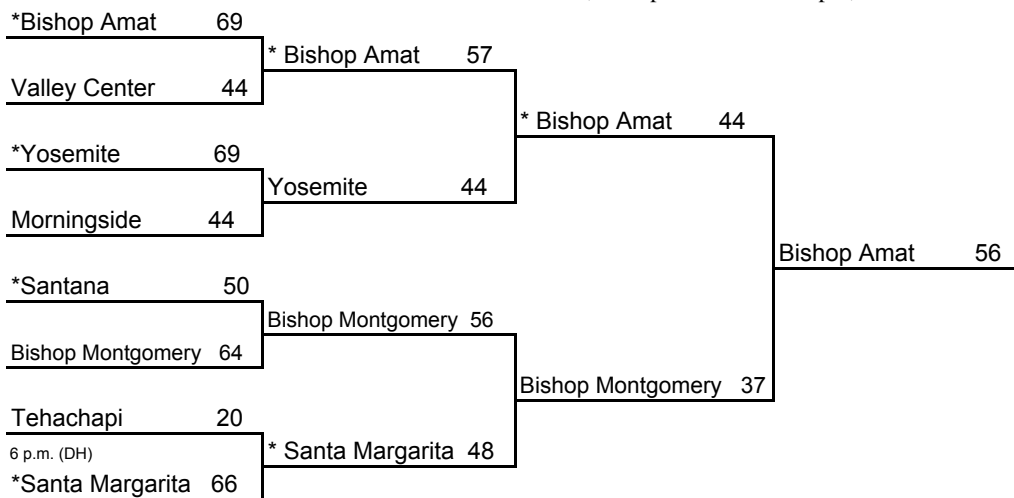

**Seeded Teams**

- 1 St. Mary's (Stockton)
- 2 Miramonte
- 3 St. Ignatius
- 4 Marshall

**Host Priority**

- |   |                                       |
|---|---------------------------------------|
| 1 St. Mary's (Stockton) - SJS (27-4)        | 6 El Cerrito - NCS (23-6)             |
| 2 Miramonte, Orinda - NCS (25-4)            | 7 Sacramento - SJS (23-6)             |
| 3 St. Ignatius, San Francisco - CCS ( 20-9) | 8 Mills, Millbrae - CCS (28-3)        |
| 4 Marshall, San Francisco - SFS (25-6)      | 9 West Valley, Cottonwood - NS (17-8) |
| 5 Enterprise, Redding - NS (18-10)          |                                       |

## 2005 CIF STATE BASKETBALL CHAMPIONSHIPS SOUTHERN CALIFORNIA - GIRLS DIVISION III

BISHOP AMAT

ROUND I, 3/8  
Home Sites

ROUND II, 3/10  
Home Sites

SOCAL, 3/12  
10 am, LA Sports Arena

STATE FINALS, 3/19  
1 pm, ARCO Arena

**Seeded Teams**

- 1 Bishop Amat
- 2 Santa Margarita
- 3 Santana
- 4 Yosemite

**Host Priority**

- |                                    |  |
|------------------------------------|--|
| 1 Bishop Amat, La Puente (SS) 31-0 | 5 Morningside, Inglewood (SS) 24-7       |
| 2 Santa Margarita (SS) 22-6        | 6 Bishop Montgomery, Torrance (SS) 20-12 |
| 3 Santana, Santee (SDS) 25-5       | 7 Tehachapi (CS) 23-7                    |
| 4 Yosemite, Oakhurst (CS) 26-5     | 8 Valley Center (SDS) 16-4               |

\* Indicates host team. Game played at host school at 7 pm, unless otherwise indicated.  
In SoCal only, host school determined by host priority in first round and seeding in second round.