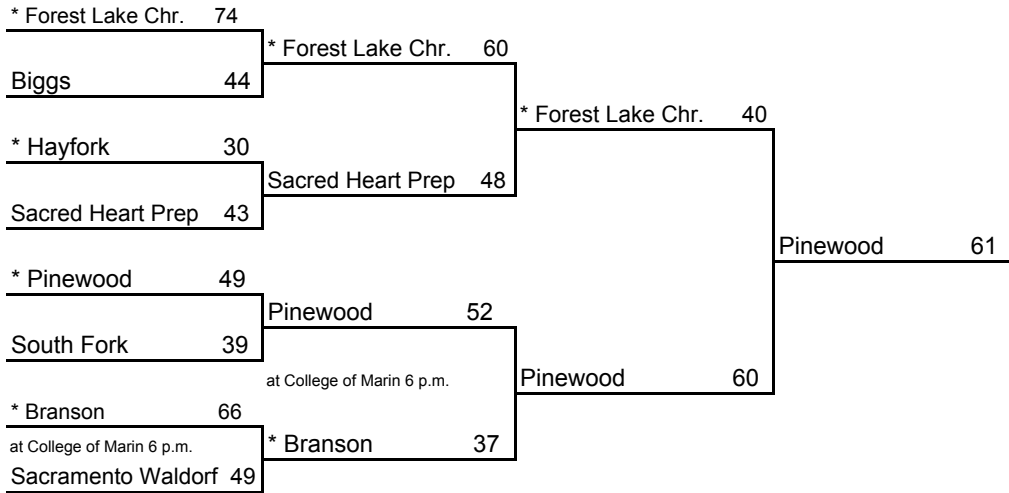

\* Indicates host team. Game played at host school at 7 pm, unless otherwise indicated.  
In SoCal only, host school determined by host priority in first round and seeding in second round.

# 2005 CIF STATE BASKETBALL CHAMPIONSHIPS NORTHERN CALIFORNIA - GIRLS DIVISION V

www.cifstate.org

ROUND I, 3/7  
Home Sites

ROUND I, 3/8  
Home Sites

ROUND II, 3/10  
Home Sites

NORCAL, 3/12  
1 pm, Delta College

STATE FINALS, 3/18  
4 pm, ARCO Arena

**Seeded Teams**

- 1 Forest Lake Christian
- 2 Branson
- 3 Pinewood
- 4 Hayfork

**Host Priority**

- |   |  |
|---|--|
| <ul style="list-style-type: none"> <li>1 Forest Lake Christian, Auburn - SJS (26-5)</li> <li>2 Branson, Ross - NCS (27-6)</li> <li>3 Pinewood, Los Altos Hills - CCS (22-5)</li> <li>4 Hayfork - NS (29-1)</li> </ul> | <ul style="list-style-type: none"> <li>5 Sacred Heart Prep, Atherton - CCS (19-13)</li> <li>6 South Fork, Miranda - NCS (27-5)</li> <li>7 Sacramento Waldorf, Fair Oaks - SJS (25-6)</li> <li>8 Biggs - NS (25-5)</li> </ul> |
|---|--|

# 2005 CIF STATE BASKETBALL CHAMPIONSHIPS SOUTHERN CALIFORNIA - GIRLS DIVISION V

PINewood

ROUND I, 3/8  
Home Sites

ROUND II, 3/10  
Home Sites

SOCAL, 3/12  
1 pm, Cal State Fullerton

STATE FINALS, 3/18  
4 pm, ARCO Arena