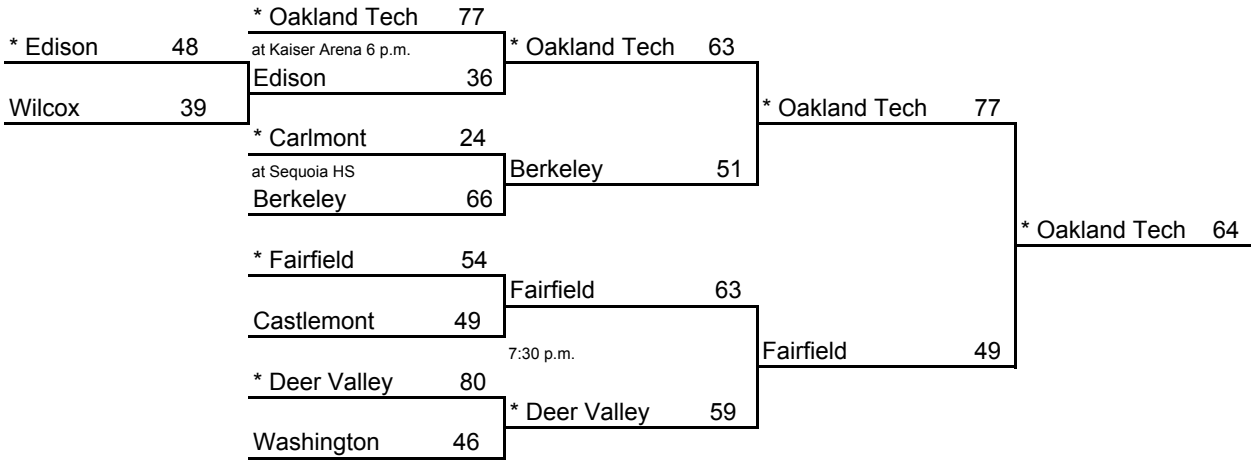

# 2005 CIF STATE BASKETBALL CHAMPIONSHIPS NORTHERN CALIFORNIA - GIRLS DIVISION I

www.cifstate.org

ROUND I, 3/7  
Home Sites

ROUND I, 3/8  
Home Sites

ROUND II, 3/10  
Home Sites

NORCAL, 3/12  
6 pm, ARCO Arena

STATE FINALS, 3/19  
6 pm, ARCO Arena

- Seeded Teams**
- 1 Oakland Tech
  - 2 Deer Valley
  - 3 Fairfield
  - 4 Carlmont

**Host Priority**

- |                                     |  |
|-------------------------------------|--|
| 1 Oakland Tech - OS (18-6)          | 6 Castlemont, Oakland - OS (24-3)        |
| 2 Deer Valley, Antioch - NCS (24-3) | 7 Washington, San Francisco - SFS (24-7) |
| 3 Fairfield - SJS (26-4)            | 8 Edison, Stockton - SJS (23-6)          |
| 4 Carlmont, Belmont - CCS (20-9)    | 9 Wilcox, Santa Clara - CCS (26-3)       |
| 5 Berkeley - NCS (19-10)            |  |