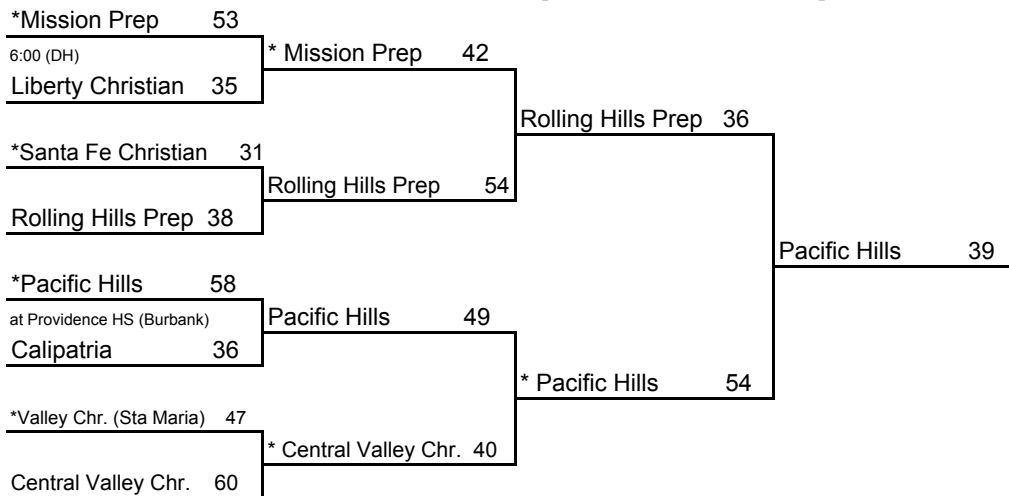

\* Indicates host team. Game played at host school at 7 pm, unless otherwise indicated.  
In SoCal only, host school determined by host priority in first round and seeding in second round.

# 2005 CIF STATE BASKETBALL CHAMPIONSHIPS SOUTHERN CALIFORNIA - GIRLS DIVISION V

PINewood

ROUND I, 3/8  
Home Sites

ROUND II, 3/10  
Home Sites

SOCAL, 3/12  
1 pm, Cal State Fullerton

STATE FINALS, 3/18  
4 pm, ARCO Arena