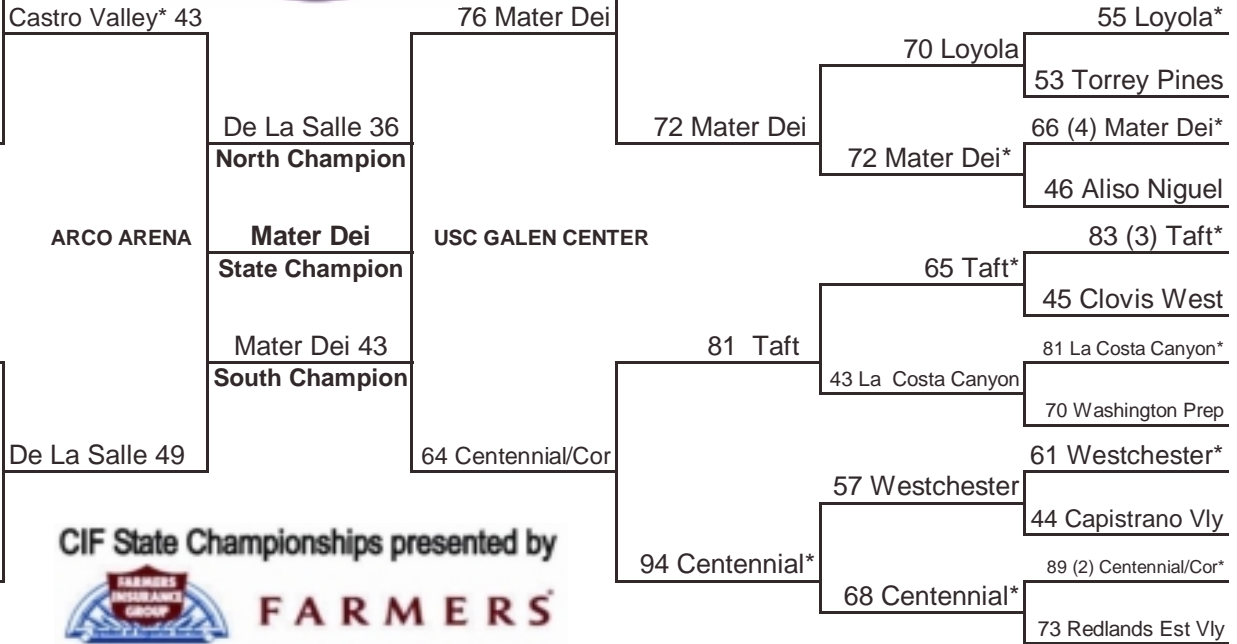

2011 CIF STATE BOYS DIV I BASKETBALL CHAMPIONSHIPS PRESENTED BY FARMERS

1ST ROUND TUE MAR 8 7:00 P.M.	2ND ROUND THUR MAR 10 7:00 P.M.	REG. SEMI-FINALS SAT MAR 12 7:00 P.M.	REG. FINALS SAT MAR 19 8:00 P.M.	STATE FINALS SAT MAR 26 8:00 P.M. ARCO ARENA	REG. FINALS SAT MAR 19 8:00 P.M.	REG. SEMI-FINALS SAT MAR 12 7:00 P.M.	2ND ROUND THUR MAR 10 7:00 P.M.	1ST ROUND TUE MAR 8 7:00 P.M.
-------------------------------------	---------------------------------------	---	--	---	--	---	---------------------------------------	-------------------------------------

Northern California Bracket

Southern California Bracket

***Denotes Home Team / Host Priority Number will determine host starting in 2nd Round
Number in parentheses denotes seeded teams**

North Host Priority