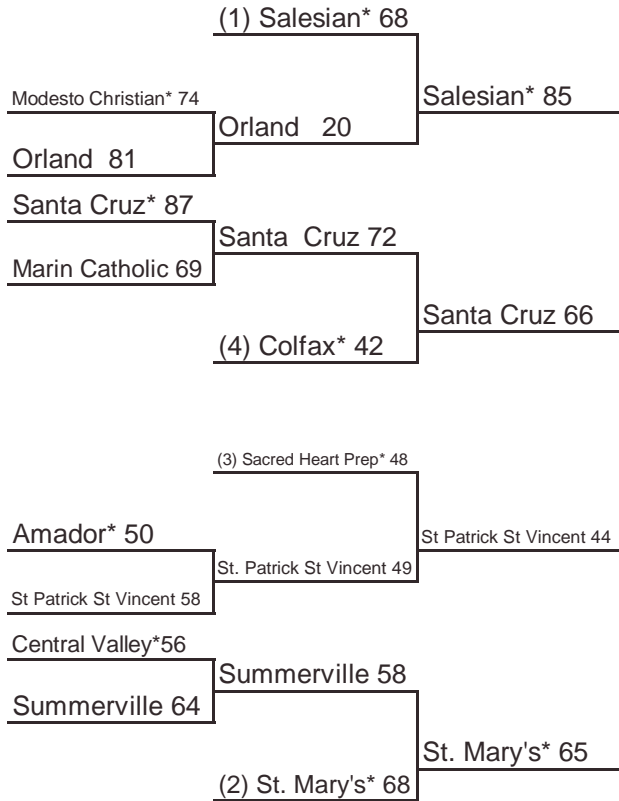

Northern California Bracket

Southern California Bracket

***Denotes Home Team / Host Priority Number will determine host starting in 2nd Round
Number in parentheses denotes seeded teams**

North Host Priority

South Host Priority

- | | |
|--|---|
| 1 La Canada (SS) 28-3 | 9 Crespi, Encino (SS) 23-8 |
| 2 Harvard-Westlake (SS) 27-4 | 10 Palm Springs (SS) 25-2 |
| 3 Lutheran, Orange (SS) 23-6 | 11 Lutheran, La Verne (SS) 21-5 |
| 4 Price, Los Angeles (SS) 23-7 | 12 Golden Valley, Bakersfield (CS) 19-8 |
| 5 Inglewood (SS) 24-7 | 13 Independence, Bakersfield (CS) 14-14 |
| 6 University City, San Diego (SDS) 16-13 | 14 Mission Bay (SDS) 15-11 |
| 7 Chatsworth (LAS) 24-9 | 15 Garfield, Los Angeles (LAS) 21-7 |
| 8 Hoover, Fresno (CS) 19-8 | |

ARCO ARENA

Northern California Bracket

Southern California Bracket

***Denotes Home Team / Host Priority Number will determine host starting in 2nd Round
Number in parentheses denotes seeded teams**

North Host Priority