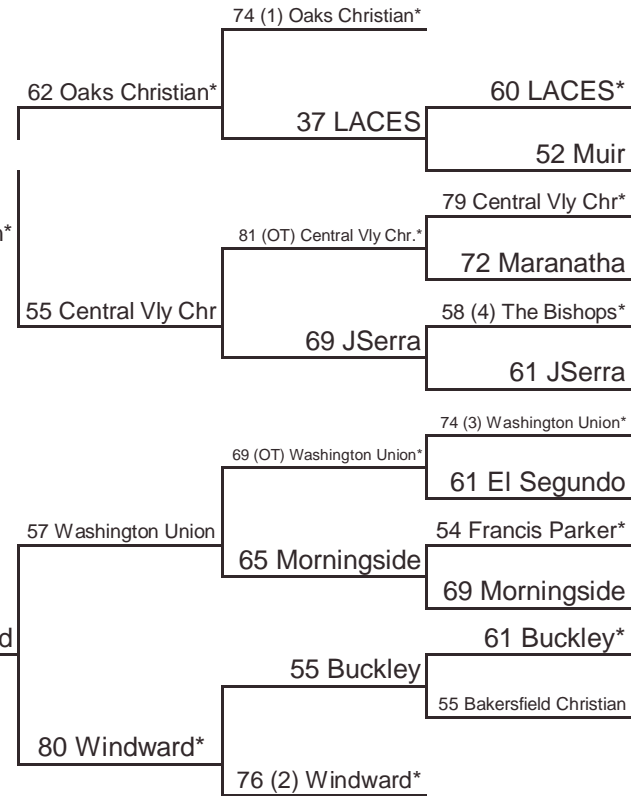

South Host Priority

- | | |
|--|---|
| 1 La Canada (SS) 28-3 | 9 Crespi, Encino (SS) 23-8 |
| 2 Harvard-Westlake (SS) 27-4 | 10 Palm Springs (SS) 25-2 |
| 3 Lutheran, Orange (SS) 23-6 | 11 Lutheran, La Verne (SS) 21-5 |
| 4 Price, Los Angeles (SS) 23-7 | 12 Golden Valley, Bakersfield (CS) 19-8 |
| 5 Inglewood (SS) 24-7 | 13 Independence, Bakersfield (CS) 14-14 |
| 6 University City, San Diego (SDS) 16-13 | 14 Mission Bay (SDS) 15-11 |
| 7 Chatsworth (LAS) 24-9 | 15 Garfield, Los Angeles (LAS) 21-7 |
| 8 Hoover, Fresno (CS) 19-8 | |

ARCO ARENA

Northern California Bracket

Southern California Bracket

***Denotes Home Team / Host Priority Number will determine host starting in 2nd Round
Number in parentheses denotes seeded teams**

North Host Priority