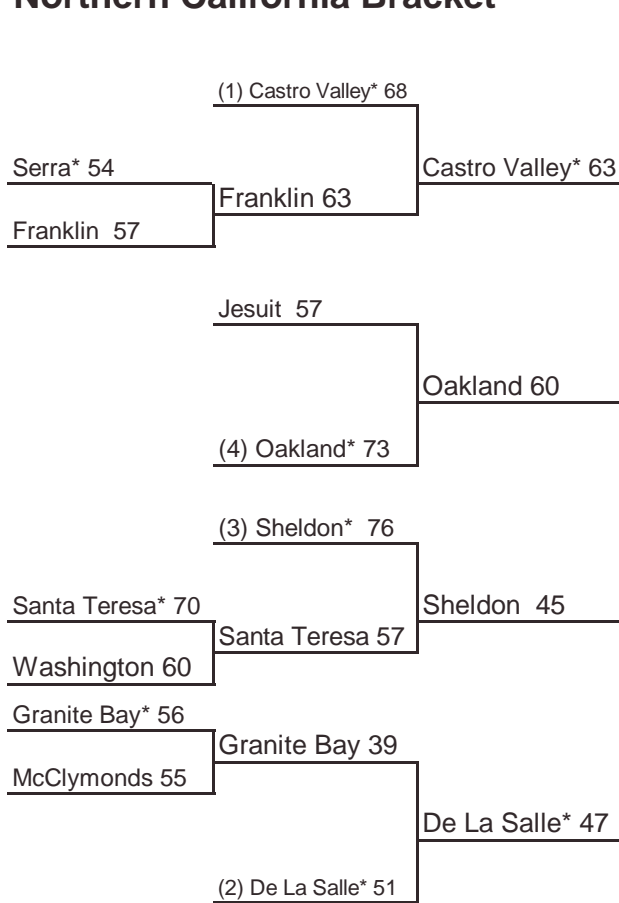

Northern California Bracket

Southern California Bracket

***Denotes Home Team / Host Priority Number will determine host starting in 2nd Round
Number in parentheses denotes seeded teams**

North Host Priority