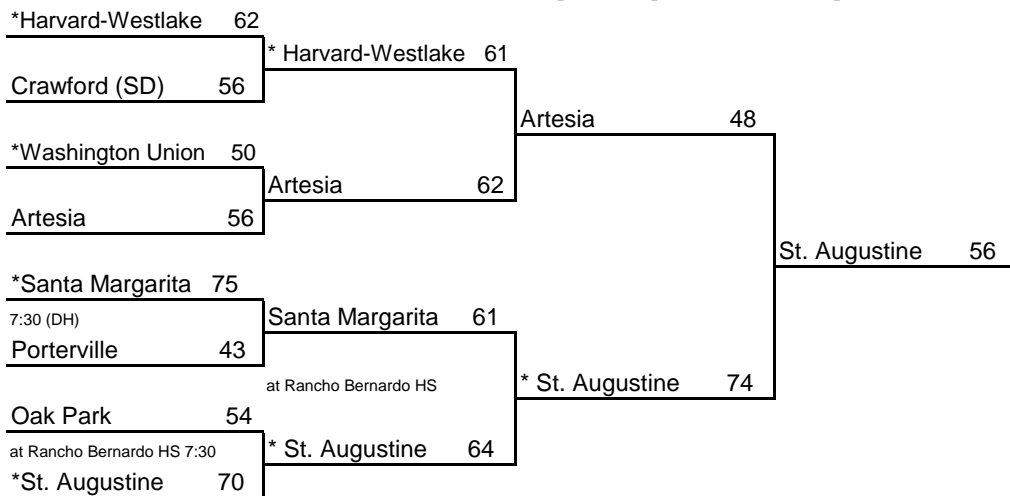

**Seeded Teams**

- 1 Santa Cruz
- 2 Sacramento
- 3 Campolindo
- 4 West Valley

**Host Priority**

- 1 Santa Cruz - CCS (32-1)
- 2 Sacramento - SJS (28-2)
- 3 Campolindo, Moraga - NCS (24-5)
- 4 West Valley, Cottonwood - NS (16-12)
- 5 Bishop O'Dowd, Oakland - NCS (20-9)
- 6 Burlingame - CCS (26-5)
- 7 Oroville - NS (19-9)
- 8 St. Mary's, Stockton - SJS (23-8)

# 2005 CIF STATE BASKETBALL CHAMPIONSHIPS SOUTHERN CALIFORNIA - BOYS DIVISION III

SANTA CRUZ

ROUND I, 3/8  
Home Sites

ROUND II, 3/10  
Home Sites

SOCAL, 3/12  
12 pm, LA Sports Arena

STATE FINALS, 3/19  
2:45 pm, ARCO Arena

**Seeded Teams**

- 1 Harvard-Westlake
- 2 St. Augustine
- 3 Santa Margarita
- 4 Artesia

**Host Priority**

- 1 Harvard-Westlake, Studio City (SS) 25-3
- 2 St. Augustine, San Diego (SDS) 28-0
- 3 Santa Margarita (SS) 26-4
- 4 Washington Union, Fresno (CS) 24-6
- 5 Artesia, Lakewood (SS) 26-4
- 6 Porterville (CS) 16-12
- 7 Oak Park (SS) 19-10
- 8 Crawford, San Diego (SDS) 14-16

\* Indicates host team. Game played at host school at 7p.m. unless otherwise indicated.  
In SoCal only, host school determined by host priority in first round and seeding in second round.