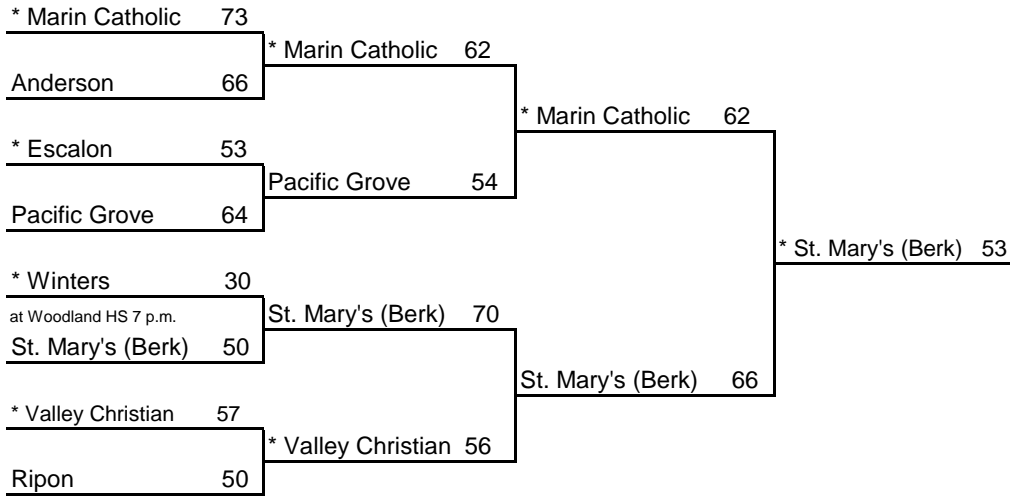

\* Indicates host team. Game played at host school at 7p.m. unless otherwise indicated.  
In SoCal only, host school determined by host priority in first round and seeding in second round.

## NORTHERN CALIFORNIA - BOYS DIVISION IV

www.cifstate.org

ROUND I, 3/7  
Home Sites

ROUND I, 3/8  
Home Sites

ROUND II, 3/10  
Home Sites

NORCAL, 3/12  
7 pm, Delta College

STATE FINALS, 3/19  
11:15 am, ARCO Arena