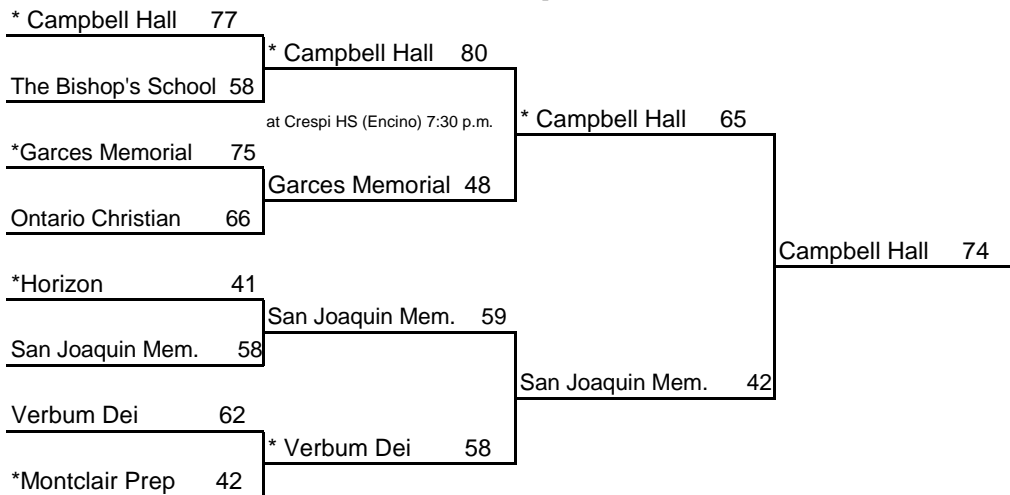

## SOUTHERN CALIFORNIA - BOYS DIVISION IV

CAMPBELL HALL

ROUND I, 3/8  
Home Sites

ROUND II, 3/10  
Home Sites

SOCAL, 3/12  
7 pm, Cal State Fullerton

STATE FINALS, 3/19  
11:15 am, ARCO Arena

**Seeded Teams**

\* Indicates host team. Game played at host school at 7p.m. unless otherwise indicated.  
In SoCal only, host school determined by host priority in first round and seeding in second round.