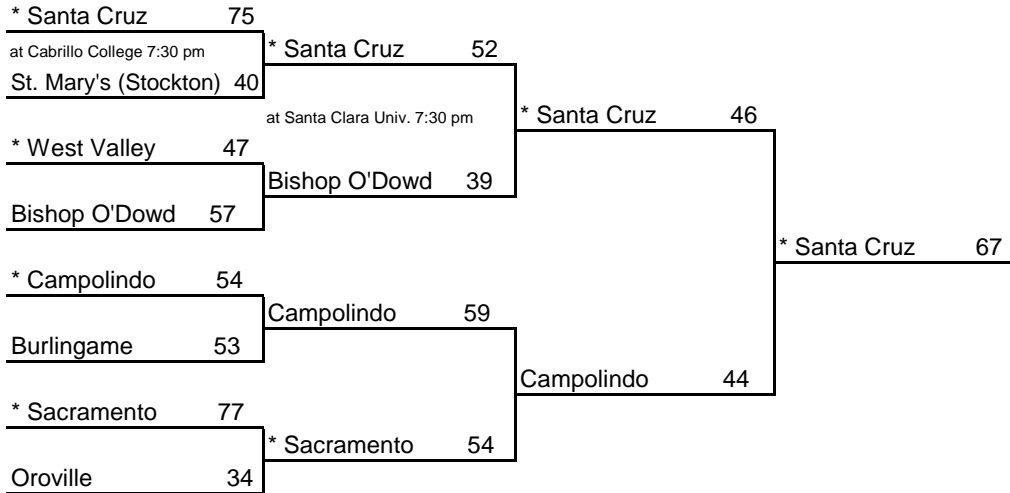

\* Indicates host team. Game played at host school at 7p.m. unless otherwise indicated.  
In SoCal only, host school determined by host priority in first round and seeding in second round.

# 2005 CIF STATE BASKETBALL CHAMPIONSHIPS NORTHERN CALIFORNIA - BOYS DIVISION III

www.cifstate.org

ROUND I, 3/8  
Home Sites

ROUND II, 3/10  
Home Sites

NORCAL, 3/12  
12 pm, ARCO Arena

STATE FINALS, 3/19  
2:45 pm, ARCO Arena

**Seeded Teams**

- 1 Santa Cruz
- 2 Sacramento
- 3 Campolindo
- 4 West Valley

**Host Priority**

- 1 Santa Cruz - CCS (32-1)
- 2 Sacramento - SJS (28-2)
- 3 Campolindo, Moraga - NCS (24-5)
- 4 West Valley, Cottonwood - NS (16-12)
- 5 Bishop O'Dowd, Oakland - NCS (20-9)
- 6 Burlingame - CCS (26-5)
- 7 Oroville - NS (19-9)
- 8 St. Mary's, Stockton - SJS (23-8)