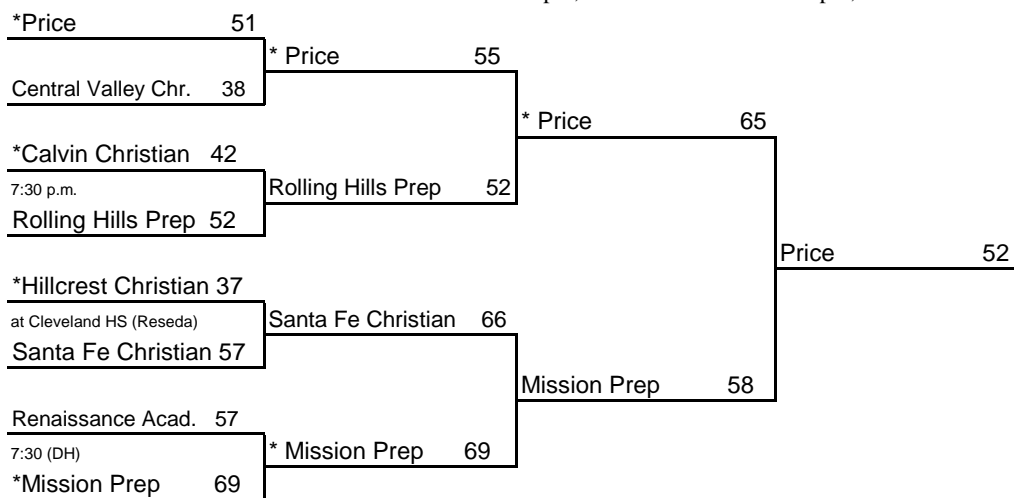

## SOUTHERN CALIFORNIA - BOYS DIVISION V

PRICE

ROUND I, 3/8  
Home Sites

ROUND II, 3/10  
Home Sites

SOCAL, 3/12  
3 pm, Cal State Fullerton

STATE FINALS, 3/18  
2 pm, ARCO Arena

**Seeded Teams**

- 1 Price
- 2 Mission Prep
- 3 Hillcrest Christian
- 4 Calvin Christian