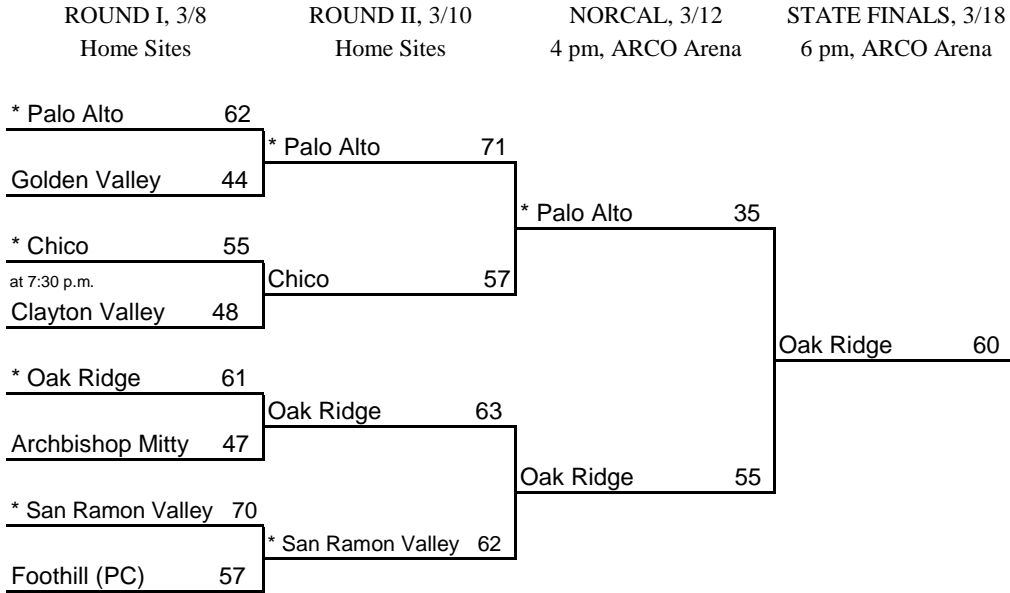

2005 CIF STATE BASKETBALL CHAMPIONSHIPS NORTHERN CALIFORNIA - BOYS DIVISION II

www.cifstate.org

Seeded Teams

- 1 Palo Alto
- 2 San Ramon Valley
- 3 Oak Ridge
- 4 Chico

Host Priority

1 Palo Alto - CCS (29-1)	5 Clayton Valley, Concord - NCS (20-9)
2 San Ramon Valley - NCS (25-3)	6 Archbishop Mitty, San Jose - CCS (21-9)
3 Oak Ridge, El Dorado Hills - SJS (27-4)	7 Foothill, Palo Cedro - NS (17-12)
4 Chico - NS (23-5)	8 Golden Valley, Merced - SJS (26-5)