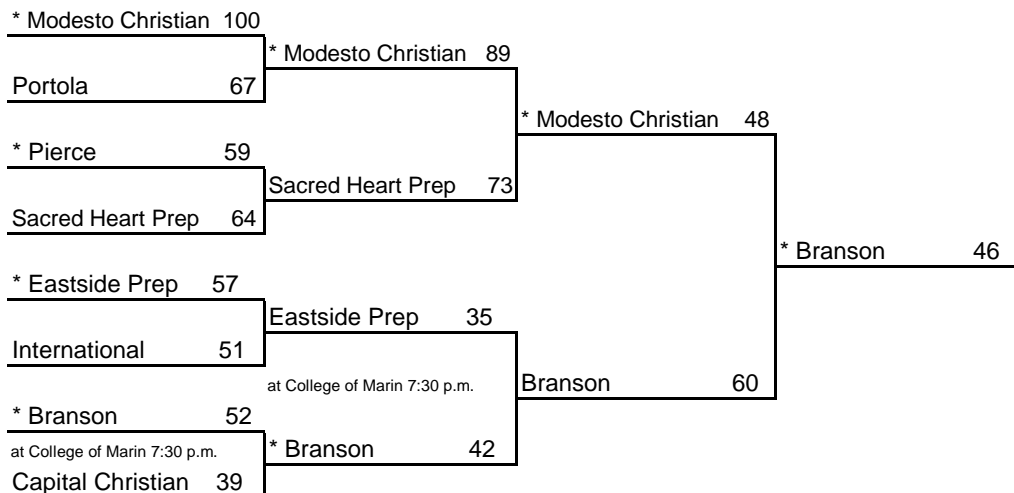

\* Indicates host team. Game played at host school at 7p.m. unless otherwise indicated.  
In SoCal only, host school determined by host priority in first round and seeding in second round.

## NORTHERN CALIFORNIA - BOYS DIVISION V

www.cifstate.org

ROUND I, 3/7  
Home Sites

ROUND I, 3/8  
Home Sites

ROUND II, 3/10  
Home Sites

NORCAL, 3/12  
3 pm, Delta College

STATE FINALS, 3/18  
2 pm, ARCO Arena