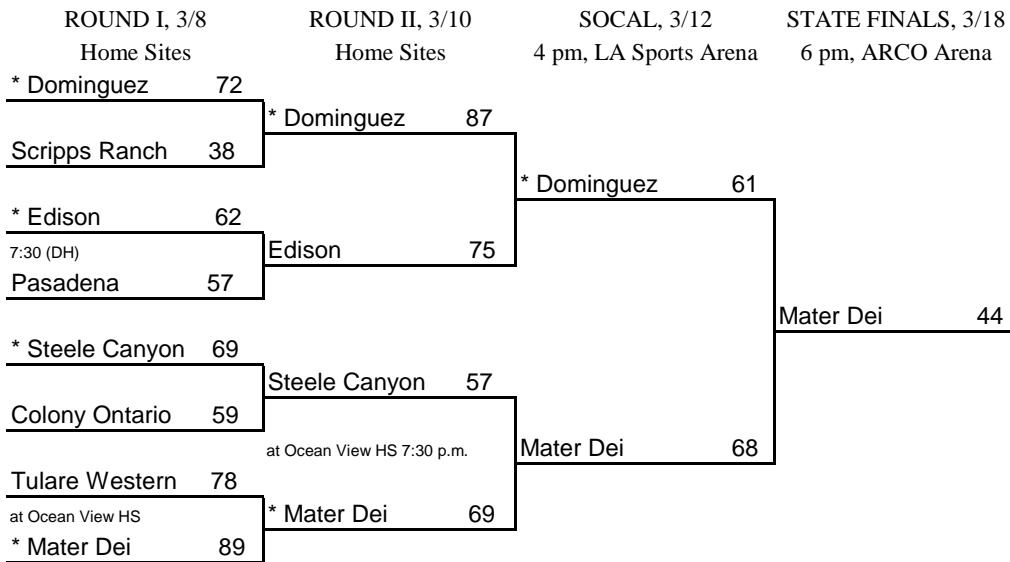

2005 CIF STATE BASKETBALL CHAMPIONSHIPS SOUTHERN CALIFORNIA - BOYS DIVISION II

OAK RIDGE

Seeded Teams

- 1 Dominguez
- 2 Mater Dei
- 3 Steele Canyon
- 4 Pasadena

Host Priority

1 Dominguez, Compton (SS) 24-5	5 Pasadena (SS) 26-3
2 Mater Dei, Santa Ana (SS) 28-3	6 Colony, Ontario (SS) 27-6
3 Steele Canyon, Spring Valley (SDS) 29-1	7 Tulare Western, Tulare (CS) 25-5
4 Edison, Fresno (CS) 23-5	8 Scripps Ranch, San Diego (SDS) 19-10

* Indicates host team. Game played at host school at 7p.m. unless otherwise indicated.
In SoCal only, host school determined by host priority in first round and seeding in second round.