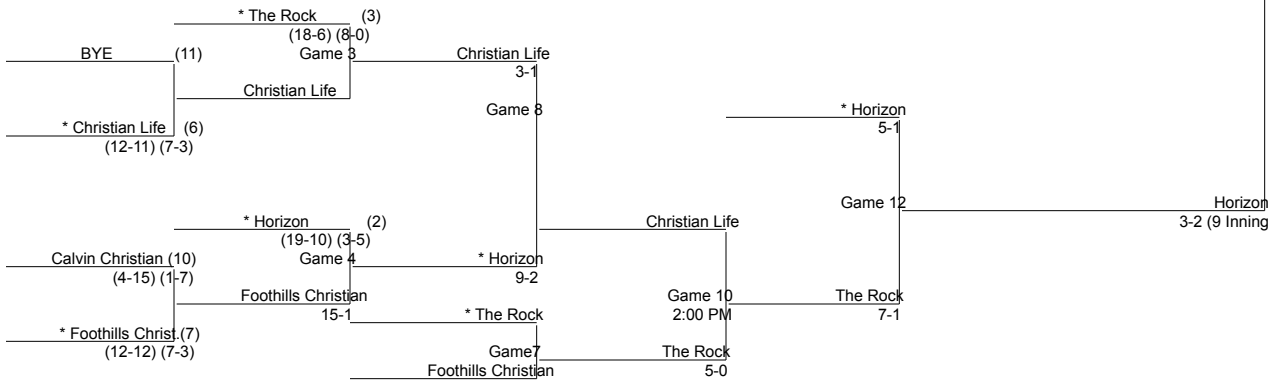

**CIF SAN DIEGO SECTION  
2011 BASEBALL CHAMPIONSHIP  
DIVISION V  
UPPER BRACKET**

PLAY IN	FIRST ROUND	SECOND ROUND	THIRD ROUND	FOURTH ROUND	IF NECESSARY	FINALS
24-May-11 3:30 PM *Higher Seed Site	25-May-11 3:30 PM *Higher Seed Site	27-May-11 3:30 PM *Higher Seed Site	28-May-11 Time TBD *Grossmont College	31-May-11 3:30 PM *Higher Seed Site	2-Jun-11 3:30 PM *Higher Seed Site	3-Jun-11 4:00 PM Cathedral Catholic

**CIF SAN DIEGO SECTION  
2011 BASEBALL CHAMPIONSHIP  
DIVISION V  
LOWER BRACKET**

PLAY IN	FIRST ROUND	SECOND ROUND	THIRD ROUND	FOURTH ROUND	IF NECESSARY	FINALS
24-May-11 3:30 PM *Higher Seed Site	25-May-11 3:30 PM *Higher Seed Site	27-May-11 3:30 PM *Higher Seed Site	28-May-11 Time TBD *Grossmont College	31-May-11 3:30 PM *Higher Seed Site	2-Jun-11 3:30 PM *Higher Seed Site	4-Jun-11 4:00 PM Cathedral Catholic