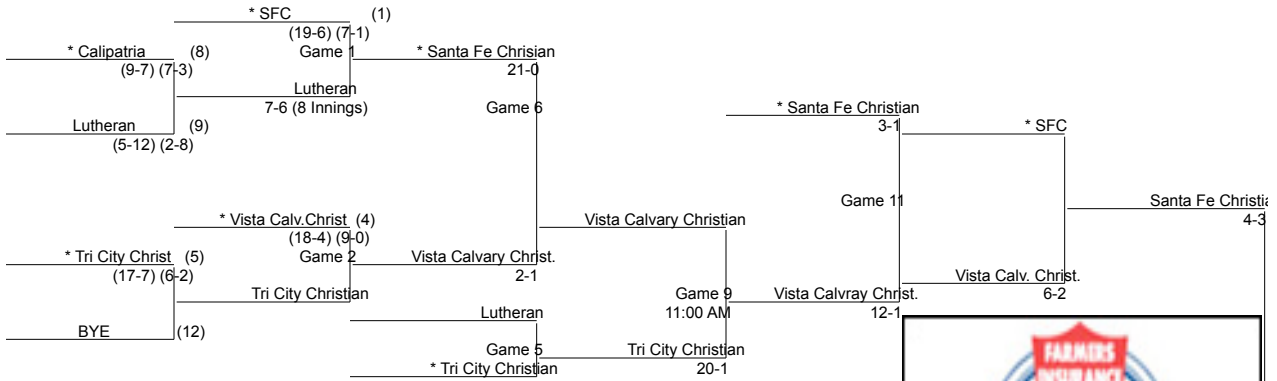

**CIF SAN DIEGO SECTION  
2011 BASEBALL CHAMPIONSHIP  
DIVISION V  
UPPER BRACKET**

PLAY IN	FIRST ROUND	SECOND ROUND	THIRD ROUND	FOURTH ROUND	IF NECESSARY	FINALS
24-May-11 3:30 PM *Higher Seed Site	25-May-11 3:30 PM *Higher Seed Site	27-May-11 3:30 PM *Higher Seed Site	28-May-11 Time TBD *Grossmont College	31-May-11 3:30 PM *Higher Seed Site	2-Jun-11 3:30 PM *Higher Seed Site	3-Jun-11 4:00 PM Cathedral Catholic

**CIF SAN DIEGO SECTION  
2011 BASEBALL CHAMPIONSHIP  
DIVISION V  
LOWER BRACKET**

PLAY IN	FIRST ROUND	SECOND ROUND	THIRD ROUND	FOURTH ROUND	IF NECESSARY	FINALS
24-May-11 3:30 PM *Higher Seed Site	25-May-11 3:30 PM *Higher Seed Site	27-May-11 3:30 PM *Higher Seed Site	28-May-11 Time TBD *Grossmont College	31-May-11 3:30 PM *Higher Seed Site	2-Jun-11 3:30 PM *Higher Seed Site	4-Jun-11 4:00 PM Cathedral Catholic