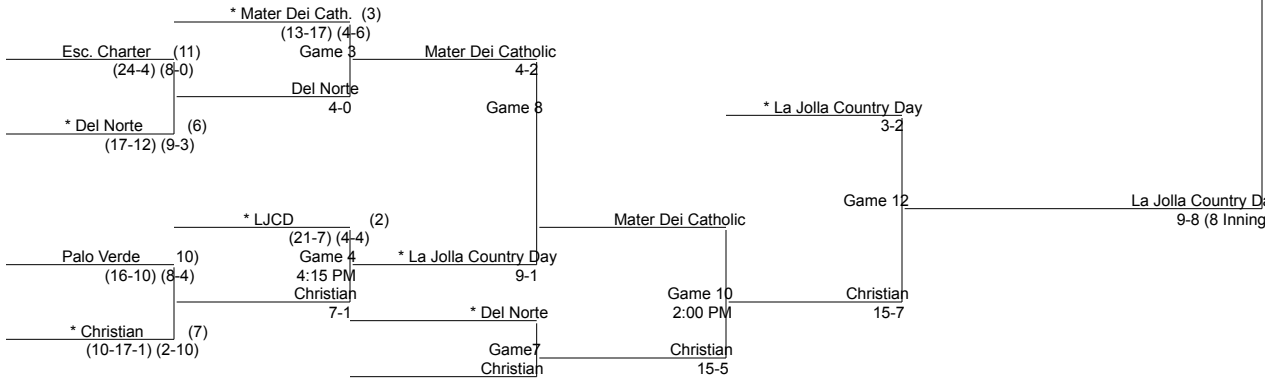

**CIF SAN DIEGO SECTION
2011 BASEBALL CHAMPIONSHIP
DIVISION IV
UPPER BRACKET**

PLAY IN	FIRST ROUND	SECOND ROUND	THIRD ROUND	FOURTH ROUND	IF NECESSARY	FINALS
24-May-11 3:30 PM *Higher Seed Site	25-May-11 3:30 PM *Higher Seed Site	27-May-11 3:30 PM *Higher Seed Site	28-May-11 Time TBD *Grossmont HS	31-May-11 3:30 PM *Higher Seed Site	2-Jun-11 3:30 PM *Higher Seed Site	4-Jun-11 10:00 AM SDSU

Tony Gwynn Stadium

**CIF SAN DIEGO SECTION
2011 BASEBALL CHAMPIONSHIP
DIVISION IV
LOWER BRACKET**

PLAY IN	FIRST ROUND	SECOND ROUND	THIRD ROUND	FOURTH ROUND	IF NECESSARY	FINALS
24-May-11 3:30 PM *Higher Seed Site	25-May-11 3:30 PM *Higher Seed Site	27-May-11 3:30 PM *Higher Seed Site	28-May-11 Time TBD *Grossmont HS	31-May-11 3:30 PM *Higher Seed Site	2-Jun-11 3:30 PM *Higher Seed Site	4-Jun-11 10:00 AM SDSU

Tony Gwynn Stadium

| _____ La Jolla Country Dr:
7-Q