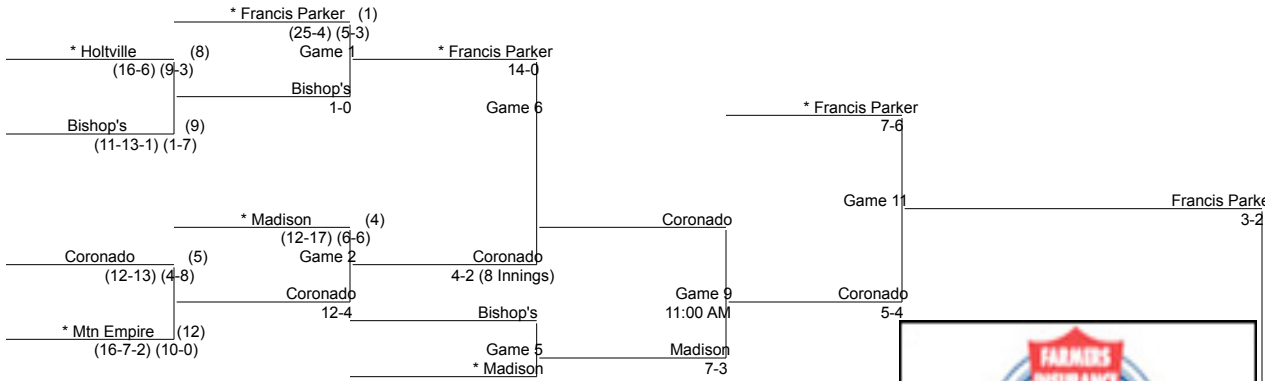

**CIF SAN DIEGO SECTION
2011 BASEBALL CHAMPIONSHIP
DIVISION IV
UPPER BRACKET**

PLAY IN	FIRST ROUND	SECOND ROUND	THIRD ROUND	FOURTH ROUND	IF NECESSARY	FINALS
24-May-11 3:30 PM *Higher Seed Site	25-May-11 3:30 PM *Higher Seed Site	27-May-11 3:30 PM *Higher Seed Site	28-May-11 Time TBD *Grossmont HS	31-May-11 3:30 PM *Higher Seed Site	2-Jun-11 3:30 PM *Higher Seed Site	4-Jun-11 10:00 AM SDSU

Tony Gwynn Stadium

**CIF SAN DIEGO SECTION
2011 BASEBALL CHAMPIONSHIP
DIVISION IV
LOWER BRACKET**

PLAY IN	FIRST ROUND	SECOND ROUND	THIRD ROUND	FOURTH ROUND	IF NECESSARY	FINALS
24-May-11 3:30 PM *Higher Seed Site	25-May-11 3:30 PM *Higher Seed Site	27-May-11 3:30 PM *Higher Seed Site	28-May-11 Time TBD *Grossmont HS	31-May-11 3:30 PM *Higher Seed Site	2-Jun-11 3:30 PM *Higher Seed Site	4-Jun-11 10:00 AM SDSU

Tony Gwynn Stadium

| _____ La Jolla Country Dr:
7-Q