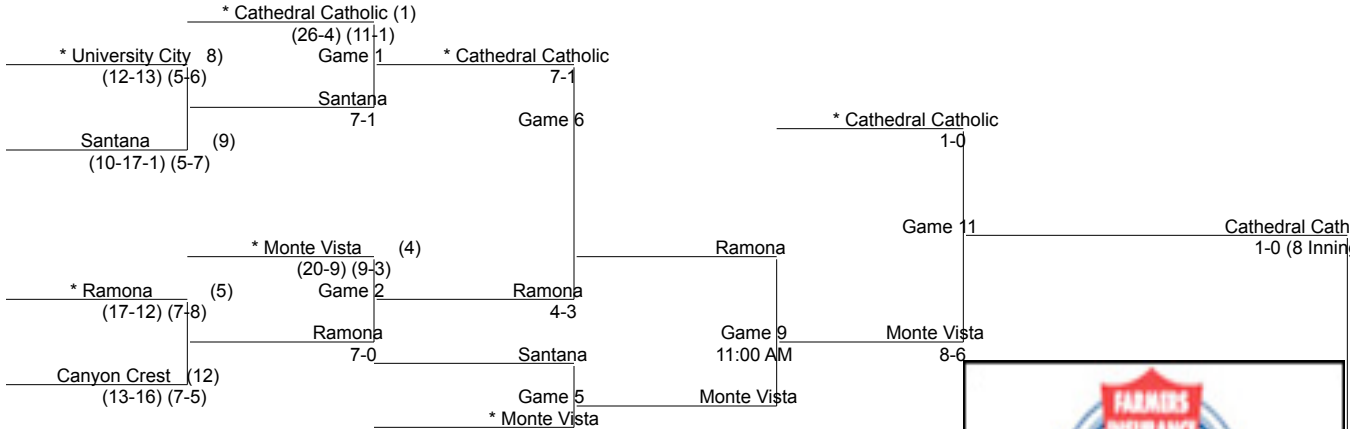

**CIF SAN DIEGO SECTION
2011 BASEBALL CHAMPIONSHIP
DIVISION III
UPPER BRACKET**

PLAY IN	FIRST ROUND	SECOND ROUND	THIRD ROUND	FOURTH ROUND	IF NECESSARY	FINALS
24-May-11 3:30 PM *Higher Seed Site	25-May-11 3:30 PM *Higher Seed Site	27-May-11 3:30 PM *Higher Seed Site	28-May-11 Time TBD *Granite Hills HS	31-May-11 3:30 PM *Higher Seed Site	2-Jun-11 3:30 PM *Higher Seed Site	4-Jun-11 1:00 PM SDSU Tony Gwynn Stadium

**CIF SAN DIEGO SECTION
2011 BASEBALL CHAMPIONSHIP
DIVISION III
LOWER BRACKET**

PLAY IN	FIRST ROUND	SECOND ROUND	THIRD ROUND	FOURTH ROUND	IF NECESSARY	FINALS
24-May-11 3:30 PM *Higher Seed Site	25-May-11 3:30 PM *Higher Seed Site	27-May-11 3:30 PM *Higher Seed Site	28-May-11 Time TBD *Granite Hills HS	31-May-11 3:30 PM *Higher Seed Site	2-Jun-11 3:30 PM *Higher Seed Site	4-Jun-11 1:00 PM SDSU Tony Gwynn Stadium