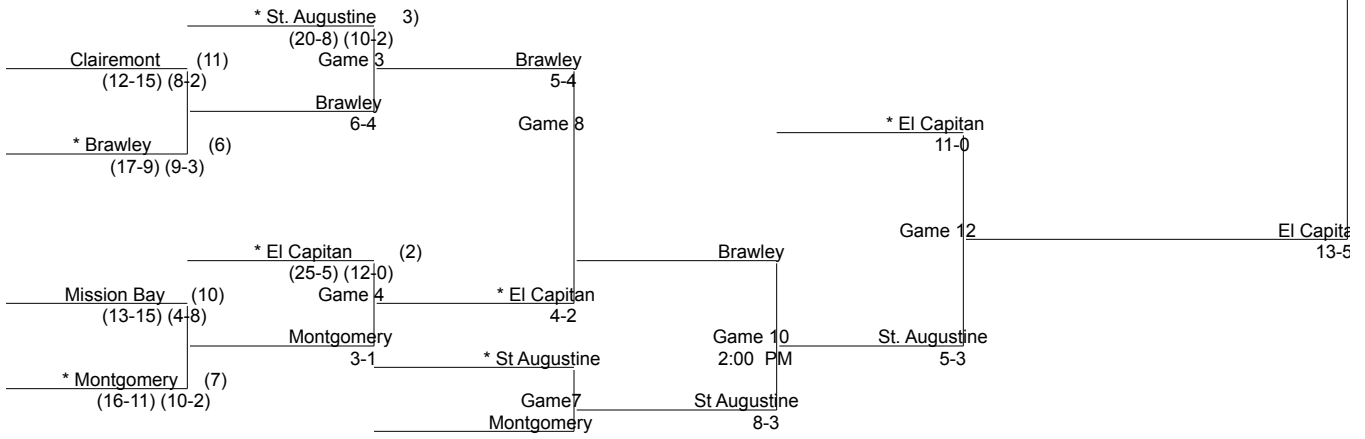

**CIF SAN DIEGO SECTION
2011 BASEBALL CHAMPIONSHIP
DIVISION III
UPPER BRACKET**

PLAY IN	FIRST ROUND	SECOND ROUND	THIRD ROUND	FOURTH ROUND	IF NECESSARY	FINALS
24-May-11 3:30 PM *Higher Seed Site	25-May-11 3:30 PM *Higher Seed Site	27-May-11 3:30 PM *Higher Seed Site	28-May-11 Time TBD *Granite Hills HS	31-May-11 3:30 PM *Higher Seed Site	2-Jun-11 3:30 PM *Higher Seed Site	4-Jun-11 1:00 PM SDSU Tony Gwynn Stadium

**CIF SAN DIEGO SECTION
2011 BASEBALL CHAMPIONSHIP
DIVISION III
LOWER BRACKET**

PLAY IN	FIRST ROUND	SECOND ROUND	THIRD ROUND	FOURTH ROUND	IF NECESSARY	FINALS
24-May-11 3:30 PM *Higher Seed Site	25-May-11 3:30 PM *Higher Seed Site	27-May-11 3:30 PM *Higher Seed Site	28-May-11 Time TBD *Granite Hills HS	31-May-11 3:30 PM *Higher Seed Site	2-Jun-11 3:30 PM *Higher Seed Site	4-Jun-11 1:00 PM SDSU Tony Gwynn Stadium