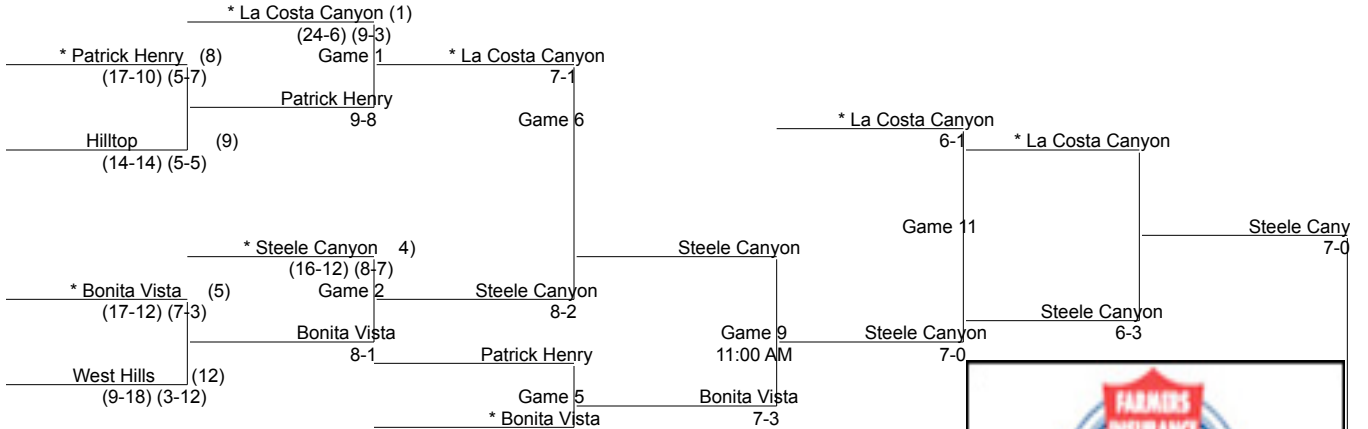

**CIF SAN DIEGO SECTION
2011 BASEBALL CHAMPIONSHIP
DIVISION II
UPPER BRACKET**

PLAY IN	FIRST ROUND	SECOND ROUND	THIRD ROUND	FOURTH ROUND	IF NECESSARY	FINALS
24-May-11 3:30 PM *Higher Seed Site	25-May-11 3:30 PM *Higher Seed Site	27-May-11 3:30 PM *Higher Seed Site	28-May-11 Time TBD *Poway HS	31-May-11 3:30 PM *Higher Seed Site	2-Jun-11 3:30 PM *Higher Seed Site	4-Jun-11 4:00 PM SDSU Tony Gwynn Stadium

**CIF SAN DIEGO SECTION
2011 BASEBALL CHAMPIONSHIP
DIVISION II
LOWER BRACKET**

PLAY IN	FIRST ROUND	SECOND ROUND	THIRD ROUND	FOURTH ROUND	IF NECESSARY	FINALS
24-May-11 3:30 PM *Higher Seed Site	25-May-11 3:30 PM *Higher Seed Site	27-May-11 3:30 PM *Higher Seed Site	28-May-11 Time TBD *Poway HS	31-May-11 3:30 PM *Higher Seed Site	2-Jun-11 3:30 PM *Higher Seed Site	4-Jun-11 4:00 PM SDSU Tony Gwynn Stadium