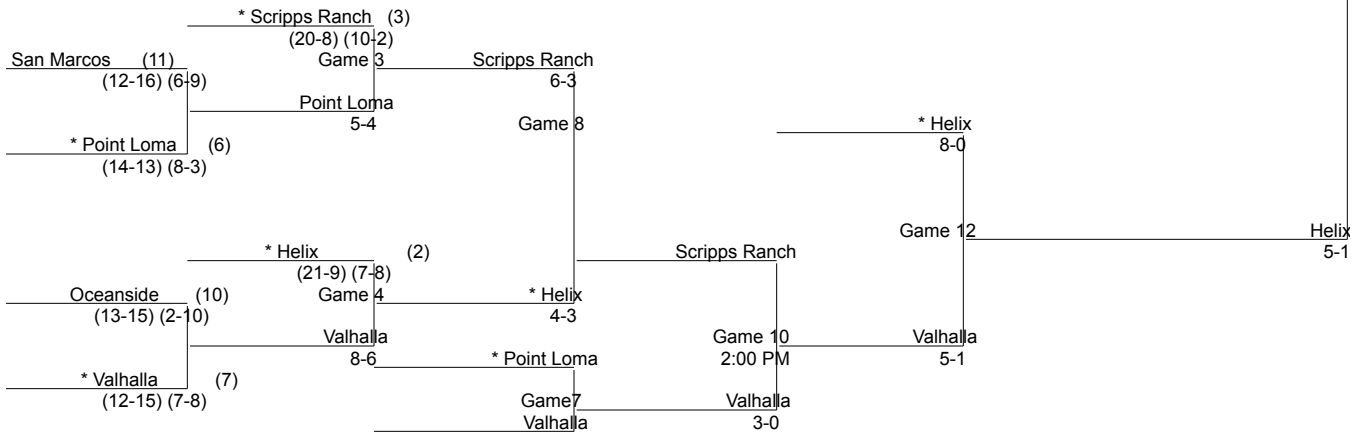

**CIF SAN DIEGO SECTION
2011 BASEBALL CHAMPIONSHIP
DIVISION II
UPPER BRACKET**

PLAY IN	FIRST ROUND	SECOND ROUND	THIRD ROUND	FOURTH ROUND	IF NECESSARY	FINALS
24-May-11 3:30 PM *Higher Seed Site	25-May-11 3:30 PM *Higher Seed Site	27-May-11 3:30 PM *Higher Seed Site	28-May-11 Time TBD *Poway HS	31-May-11 3:30 PM *Higher Seed Site	2-Jun-11 3:30 PM *Higher Seed Site	4-Jun-11 4:00 PM SDSU Tony Gwynn Stadium

**CIF SAN DIEGO SECTION
2011 BASEBALL CHAMPIONSHIP
DIVISION II
LOWER BRACKET**

PLAY IN	FIRST ROUND	SECOND ROUND	THIRD ROUND	FOURTH ROUND	IF NECESSARY	FINALS
24-May-11 3:30 PM *Higher Seed Site	25-May-11 3:30 PM *Higher Seed Site	27-May-11 3:30 PM *Higher Seed Site	28-May-11 Time TBD *Poway HS	31-May-11 3:30 PM *Higher Seed Site	2-Jun-11 3:30 PM *Higher Seed Site	4-Jun-11 4:00 PM SDSU Tony Gwynn Stadium