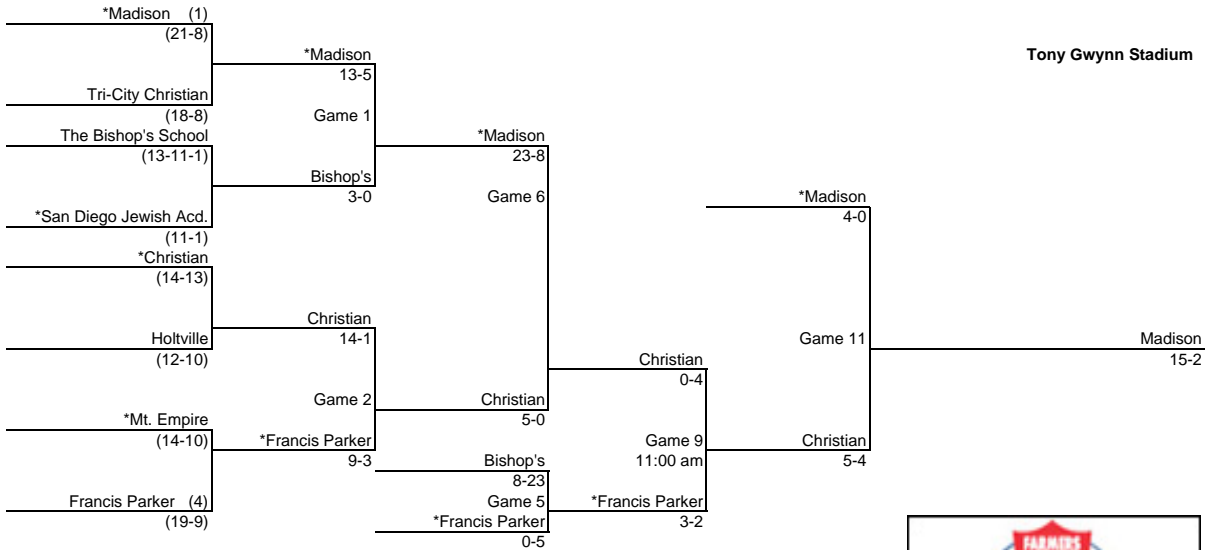

**CIF SAN DIEGO SECTION/TOYOTA
2010 BASEBALL CHAMPIONSHIP
DIVISION IV
UPPER BRACKET**

PLAY IN	FIRST ROUND	SECOND ROUND	THIRD ROUND	FOURTH ROUND	IF NECESSARY	FINALS
25-May-10 3:30 PM *Higher Seed Site	26-May-10 3:30 PM *Higher Seed Site	28-May-10 3:30 PM *Higher Seed Site	29-May-10 11:00 am/2:00 pm San Diego H.S.	1-Jun-10 3:30 PM *Higher Seed Site	3-Jun-10 3:30 PM *Higher Seed Site	5-Jun-10 10:00 AM SDSU

DIV. IV CHAMPIONS CORONADO 7-6

**CIF SAN DIEGO SECTION/TOYOTA
2010 BASEBALL CHAMPIONSHIP
DIVISION IV
LOWER BRACKET**

PLAY IN	FIRST ROUND	SECOND ROUND	THIRD ROUND	FOURTH ROUND	IF NECESSARY	FINALS
25-May-10 3:30 PM *Higher Seed Site	26-May-10 3:30 PM *Higher Seed Site	28-May-10 3:30 PM *Higher Seed Site	29-May-10 11:00 am/2:00 pm San Diego H.S.	1-Jun-10 3:30 PM *Higher Seed Site	3-Jun-10 3:30 PM *Higher Seed Site	5-Jun-10 10:00 AM SDSU