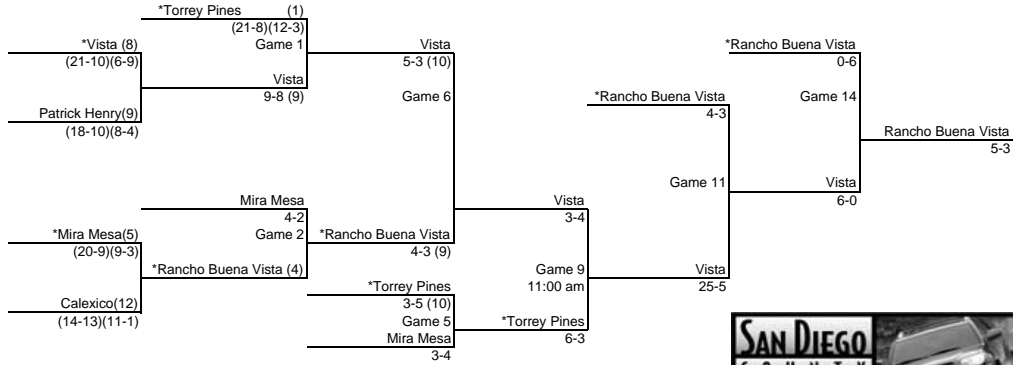

2009 BASEBALL CHAMPIONSHIP

DIVISION I

UPPER BRACKET

PLAY IN	FIRST ROUND	SECOND ROUND	THIRD ROUND	FOURTH ROUND	IF NECESSARY	FINALS
26-May-09	27-May-09	29-May-09	30-May-09	2-Jun-09	4-Jun-09	6-Jun-09
3:30 PM	3:30 PM	3:30 PM	11:00 am/2:00 pm	3:30 PM	3:30 PM	7:00 PM
*Higher Seed Site	*Higher Seed Site	*Higher Seed Site	Westview H.S.	*Higher Seed Site	*Higher Seed Site	SDSU

Tony Gwynn Stadium

POWAY 4-3

CIF SAN DIEGO SECTION/TOYOTA

2009 BASEBALL CHAMPIONSHIP

DIVISION I

LOWER BRACKET

PLAY IN	FIRST ROUND	SECOND ROUND	THIRD ROUND	FOURTH ROUND	IF NECESSARY	FINALS
26-May-09	27-May-09	29-May-09	30-May-09	2-Jun-09	4-Jun-09	6-Jun-09
3:30 PM	3:30 PM	3:30 PM	11:00 am/2:00 pm	3:30 PM	3:30 PM	7:00 PM
*Higher Seed Site	*Higher Seed Site	*Higher Seed Site	Westview H.S.	*Higher Seed Site	*Higher Seed Site	SDSU