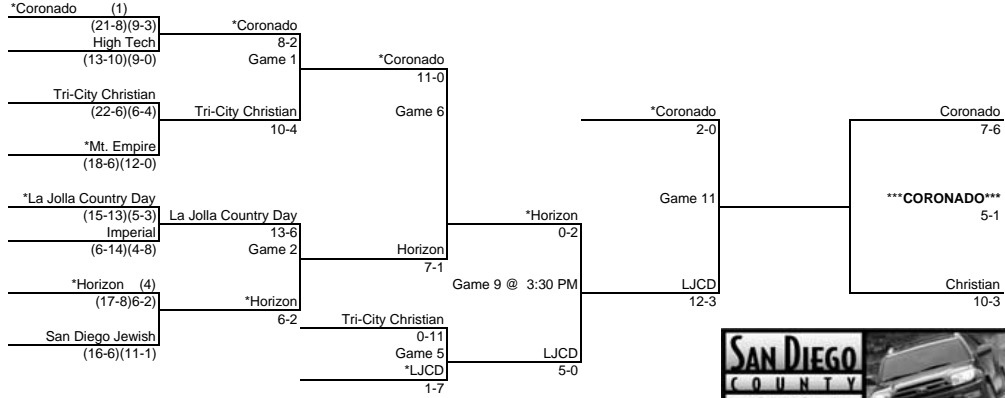

**CIF SAN DIEGO SECTION/TOYOTA  
2008 BASEBALL CHAMPIONSHIP  
DIVISION IV  
UPPER BRACKET**

PLAY IN	FIRST ROUND	SECOND ROUND	THIRD ROUND	FOURTH ROUND	IF NECESSARY	FINALS
20-May-08	21-May-08	24-May-08	27-May-08	28-May-08	29-May-08	31-May-08
3:30 PM	3:30 PM	3:30 PM	3:30 PM	3:30 PM	3:30 PM	10:00 AM
*Higher Seed Site	*Higher Seed Site	*Higher Seed Site	*Higher Seed Site	*Higher Seed Site	*Higher Seed Site	SDSU

Tony Gwynn Stadium

**CIF SAN DIEGO SECTION/TOYOTA  
2008 BASEBALL CHAMPIONSHIP  
DIVISION IV  
LOWER BRACKET**

PLAY IN	FIRST ROUND	SECOND ROUND	THIRD ROUND	FOURTH ROUND	IF NECESSARY	FINALS
20-May-08	21-May-08	24-May-08	27-May-08	28-May-08	29-May-08	31-May-08
3:30 PM	3:30 PM	3:30 PM	3:30 PM	3:30 PM	3:30 PM	10:00 AM
*Higher Seed Site	*Higher Seed Site	*Higher Seed Site	*Higher Seed Site	*Higher Seed Site	*Higher Seed Site	SDSU

Tony Gwynn Stadium