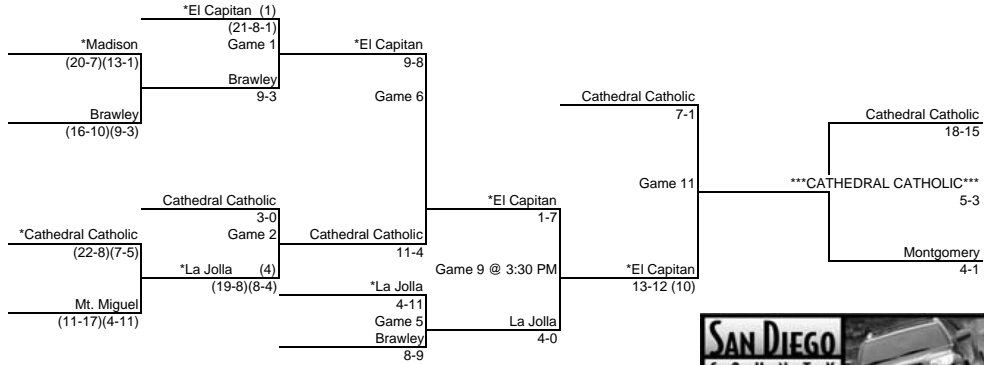

CIF SAN DIEGO SECTION/TOYOTA  
 2008 BASEBALL CHAMPIONSHIP  
 DIVISION III  
 UPPER BRACKET

PLAY IN	FIRST ROUND	SECOND ROUND	THIRD ROUND	FOURTH ROUND	IF NECESSARY	FINALS
20-May-08 3:30 PM *Higher Seed Site	21-May-08 3:30 PM *Higher Seed Site	24-May-08 3:30 PM *Higher Seed Site	27-May-08 3:30 PM *Higher Seed Site	28-May-08 3:30 PM *Higher Seed Site	29-May-08 3:30 PM *Higher Seed Site	31-May-08 1:00 PM SDSU Tony Gwynn Stadium

WE'VE GOT WHAT IT TAKES.

CIF SAN DIEGO SECTION/TOYOTA  
 2008 BASEBALL CHAMPIONSHIP  
 DIVISION III  
 LOWER BRACKET

PLAY IN	FIRST ROUND	SECOND ROUND	THIRD ROUND	FOURTH ROUND	IF NECESSARY	FINALS
20-May-08 3:30 PM *Higher Seed Site	21-May-08 3:30 PM *Higher Seed Site	24-May-08 3:30 PM *Higher Seed Site	27-May-08 3:30 PM *Higher Seed Site	28-May-08 3:30 PM *Higher Seed Site	29-May-08 3:30 PM *Higher Seed Site	31-May-08 1:00 PM SDSU Tony Gwynn Stadium