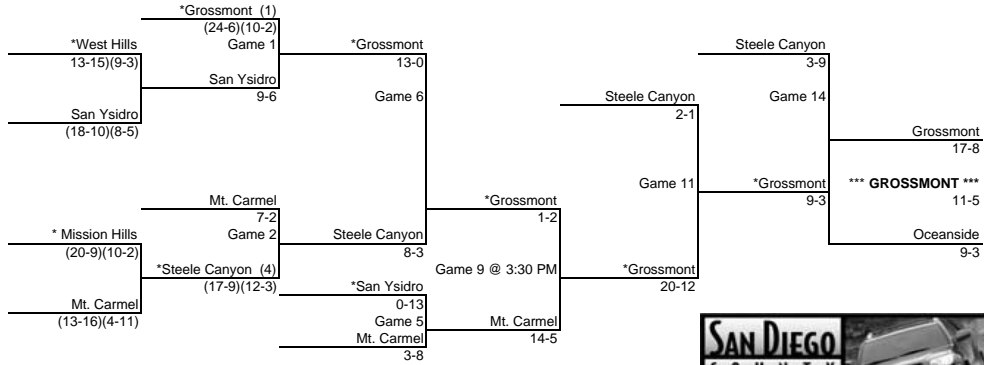

CIF SAN DIEGO SECTION/TOYOTA
 2008 BASEBALL CHAMPIONSHIP
 DIVISION II
 UPPER BRACKET

PLAY IN	FIRST ROUND	SECOND ROUND	THIRD ROUND	FOURTH ROUND	IF NECESSARY	FINALS
20-May-08 3:30 PM *Higher Seed Site	21-May-08 3:30 PM *Higher Seed Site	24-May-08 3:30 PM *Higher Seed Site	27-May-08 3:30 PM *Higher Seed Site	28-May-08 3:30 PM *Higher Seed Site	29-May-08 3:30 PM *Higher Seed Site	31-May-08 4:00 PM SDSU Tony Gwynn Stadium

WE'VE GOT WHAT IT TAKES.

CIF SAN DIEGO SECTION/TOYOTA
 2008 BASEBALL CHAMPIONSHIP
 DIVISION II
 LOWER BRACKET

PLAY IN	FIRST ROUND	SECOND ROUND	THIRD ROUND	FOURTH ROUND	IF NECESSARY	FINALS
20-May-08 3:30 PM *Higher Seed Site	21-May-08 3:30 PM *Higher Seed Site	24-May-08 3:30 PM *Higher Seed Site	27-May-08 3:30 PM *Higher Seed Site	28-May-08 3:30 PM *Higher Seed Site	29-May-08 3:30 PM *Higher Seed Site	31-May-08 4:00 PM SDSU Tony Gwynn Stadium