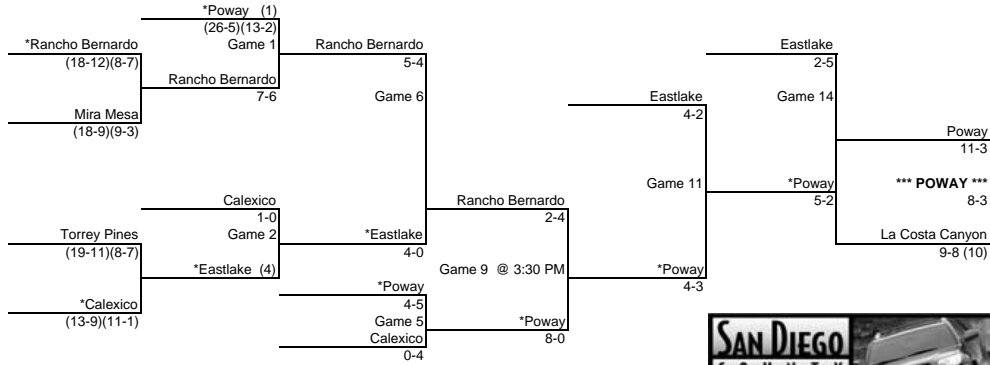

CIF SAN DIEGO SECTION/TOYOTA
 2008 BASEBALL CHAMPIONSHIP
 DIVISION I
 UPPER BRACKET

| PLAY IN | FIRST ROUND | SECOND ROUND | THIRD ROUND | FOURTH ROUND | IF NECESSARY | FINALS |
|---|---|--|---|---|---|--|
| 20-May-08 3:30 PM *Higher Seed Site | 21-May-08 3:30 PM *Higher Seed Site | 24-May-08 11:00 AM *Higher Seed Site | 27-May-08 3:30 PM *Higher Seed Site | 28-May-08 3:30 PM *Higher Seed Site | 29-May-08 3:30 PM *Higher Seed Site | 31-May-08 7:00 PM SDSU Tony Gwynn Stadium |

CIF SAN DIEGO SECTION/TOYOTA
 2008 BASEBALL CHAMPIONSHIP
 DIVISION I
 LOWER BRACKET

| PLAY IN | FIRST ROUND | SECOND ROUND | THIRD ROUND | FOURTH ROUND | IF NECESSARY | FINALS |
|---|---|--|---|---|---|--|
| 20-May-08 3:30 PM *Higher Seed Site | 21-May-08 3:30 PM *Higher Seed Site | 24-May-08 11:00 AM *Higher Seed Site | 27-May-08 3:30 PM *Higher Seed Site | 28-May-08 3:30 PM *Higher Seed Site | 29-May-08 3:30 PM *Higher Seed Site | 31-May-08 7:00 PM SDSU Tony Gwynn Stadium |