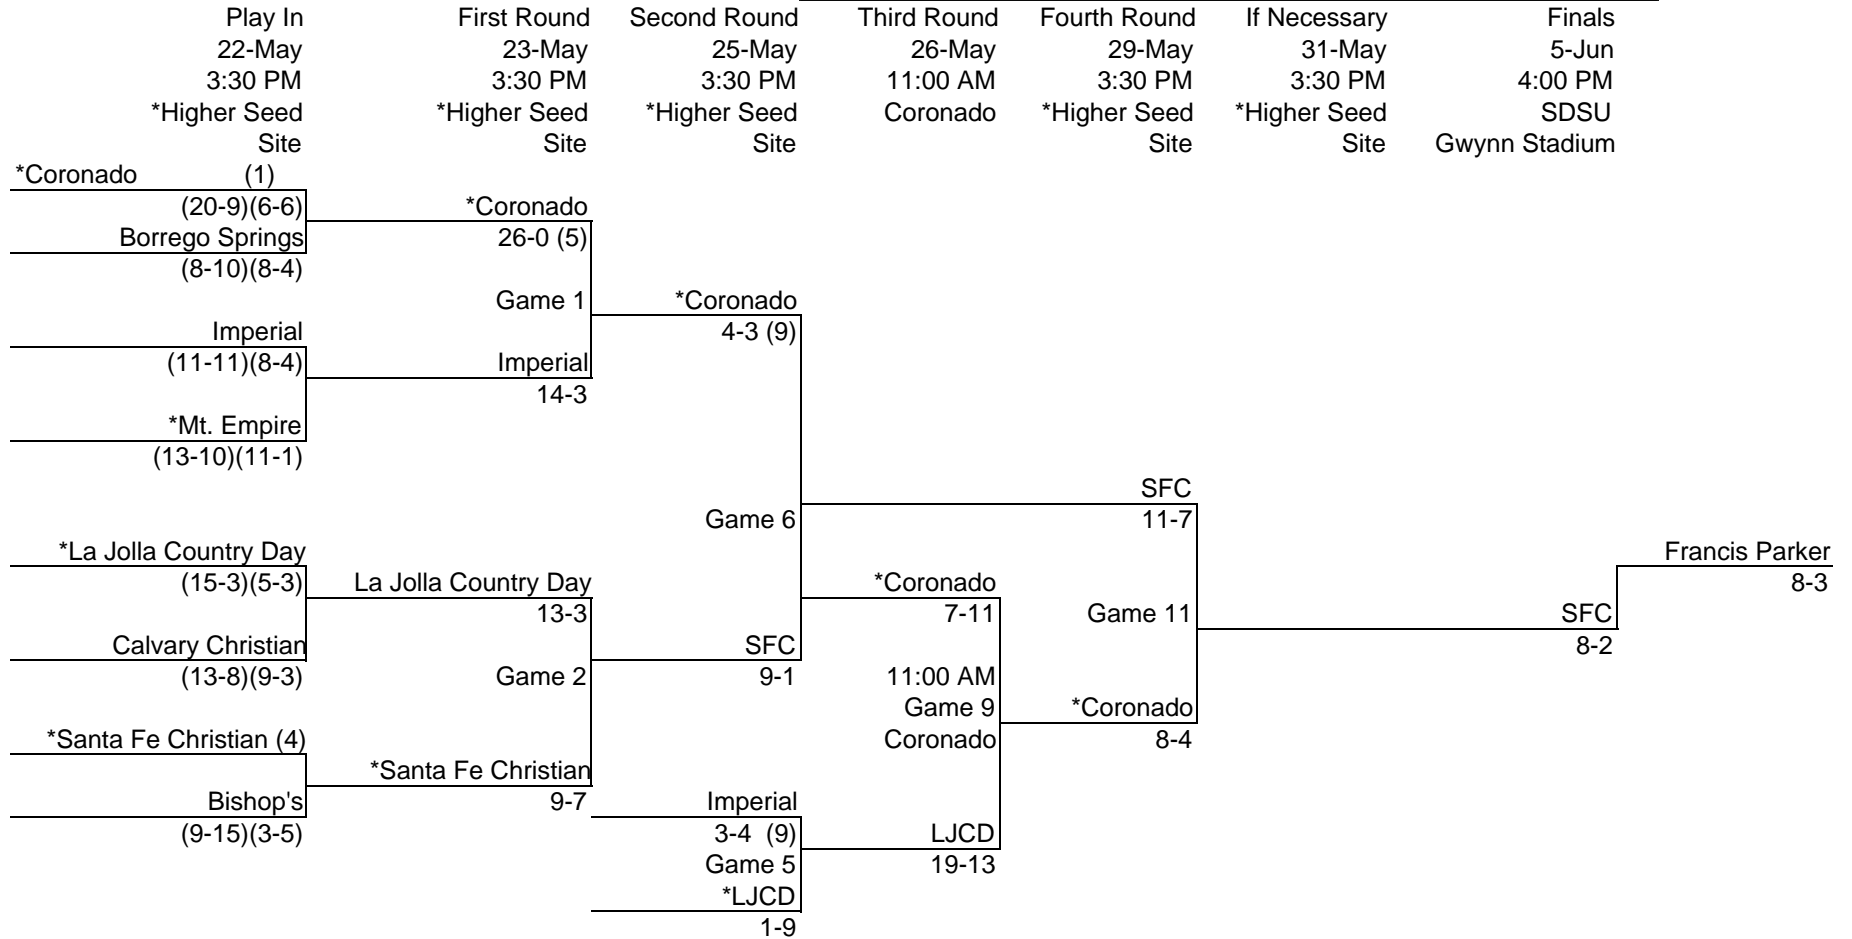

**CIF SAN DIEGO SECTION/TOYOTA  
2007 BASEBALL CHAMPIONSHIP  
DIVISION IV  
UPPER BRACKET**

**CIF SAN DIEGO SECTION/TOYOTA  
2007 BASEBALL CHAMPIONSHIP  
DIVISION IV  
LOWER BRACKET**