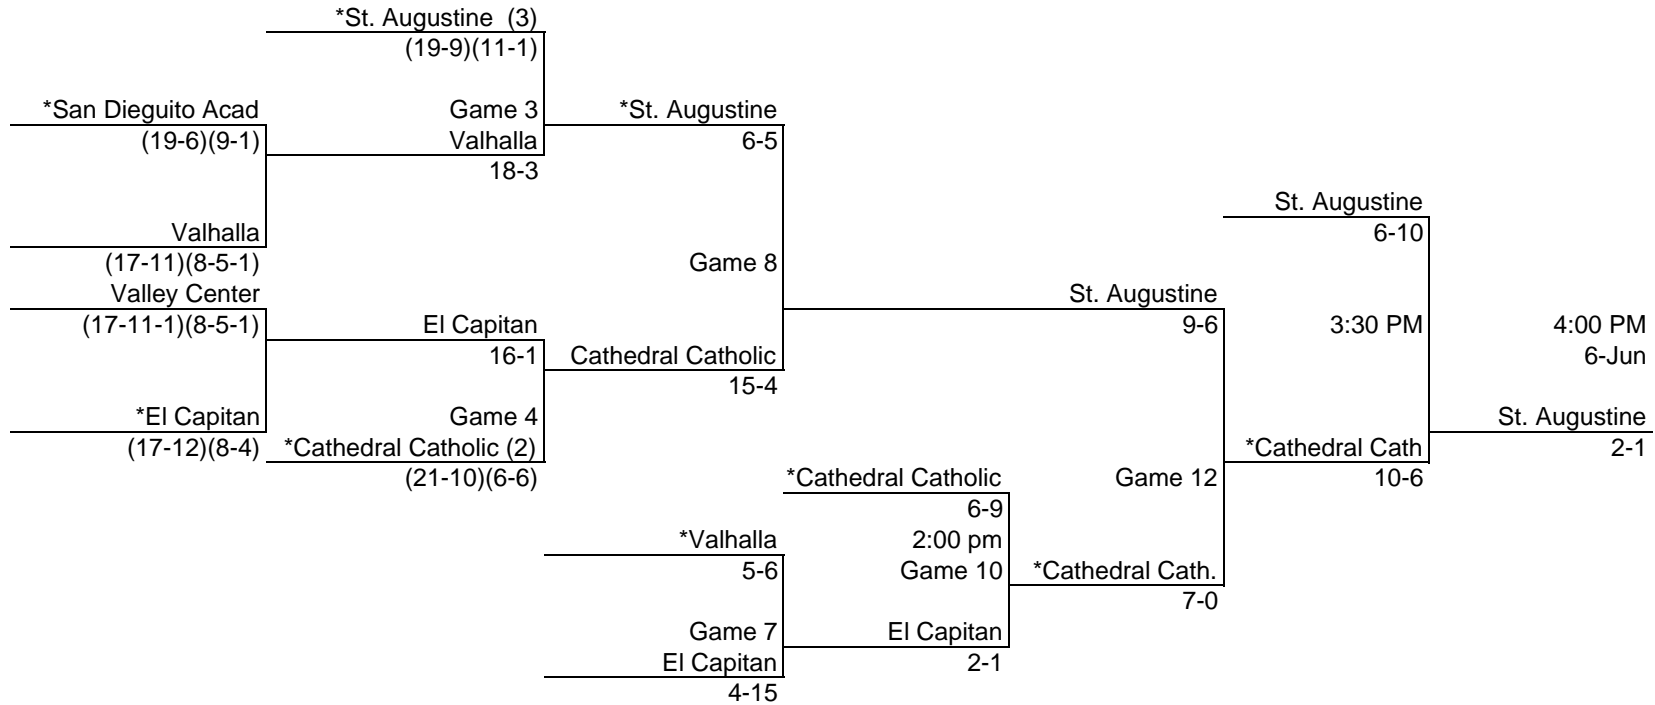

**CIF SAN DIEGO SECTION/TOYOTA
2007 BASEBALL CHAMPIONSHIP
DIVISION III
UPPER BRACKET**

Play In	First Round	Second Round	Third Round	Fourth Round	If Necessary	Finals
22-May	23-May	25-May	26-May	29-May	31-May	6-Jun
3:30 PM	3:30 PM	3:30 PM	11:00 AM	3:30 PM	3:30 PM	4:00 PM
*Higher Seed Site	*Higher Seed Site	*Higher Seed Site	Cathedral Catholic	*Higher Seed Site	*Higher Seed Site	SDSU Gwynn Stadium

**CIF SAN DIEGO SECTION/TOYOTA
2007 BASEBALL CHAMPIONSHIP
DIVISION III
LOWER BRACKET**

Play In	First Round	Second Round	Third Round	Fourth Round	If Necessary	Finals
22-May	23-May	25-May	26-May	29-May	31-May	6-Jun
3:30 PM	3:30 PM	3:30 PM	2:00 PM	3:30 PM	3:30 PM	4:00 PM
*Higher Seed Site	*Higher Seed Site	*Higher Seed Site	Cathedral Catholic	*Higher Seed Site	*Higher Seed Site	SDSU Gwynn Stadium