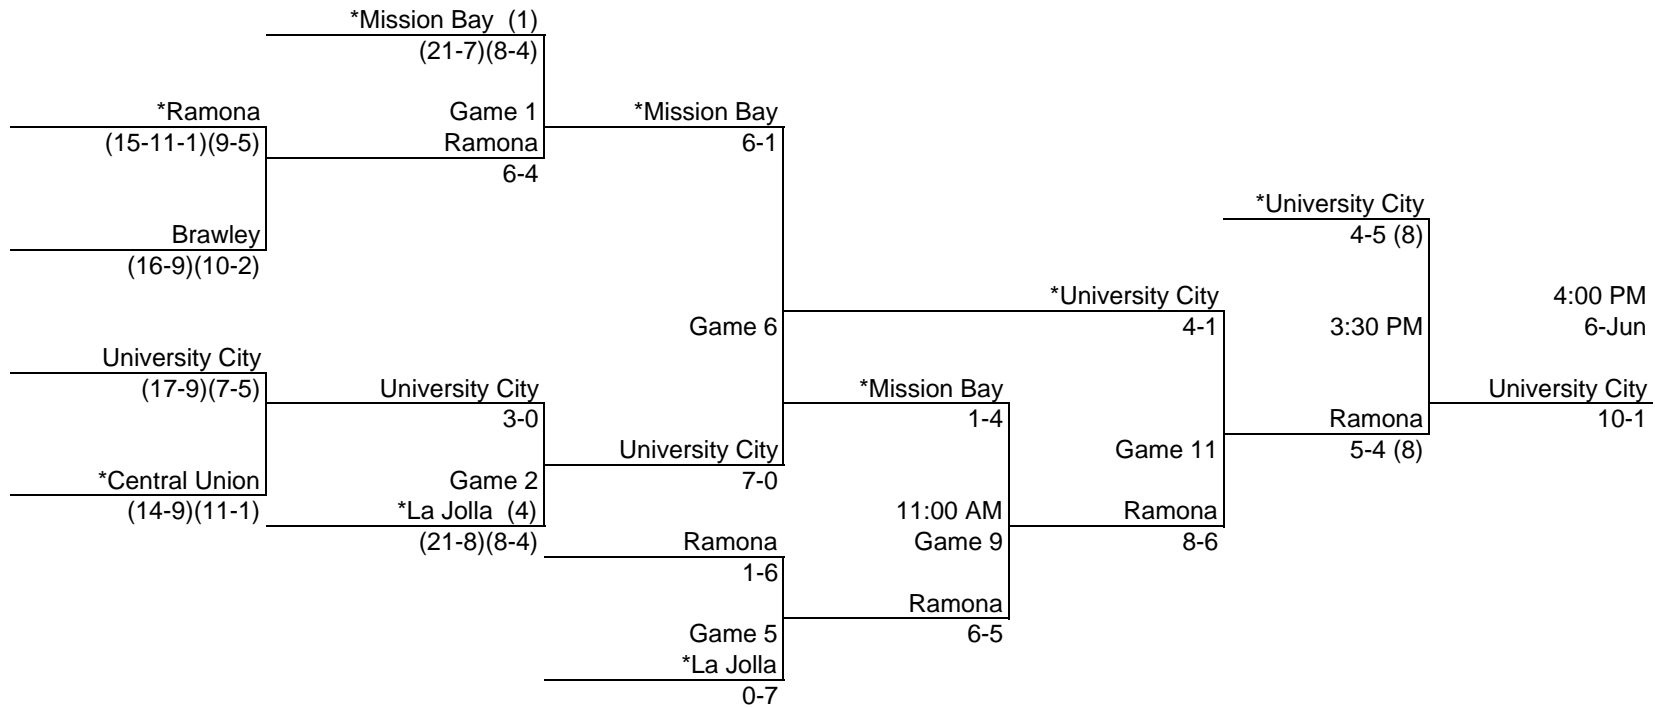

**CIF SAN DIEGO SECTION/TOYOTA
2007 BASEBALL CHAMPIONSHIP
DIVISION III
UPPER BRACKET**

Play In	First Round	Second Round	Third Round	Fourth Round	If Necessary	Finals
22-May	23-May	25-May	26-May	29-May	31-May	6-Jun
3:30 PM	3:30 PM	3:30 PM	11:00 AM	3:30 PM	3:30 PM	4:00 PM
*Higher Seed Site	*Higher Seed Site	*Higher Seed Site	Cathedral Catholic	*Higher Seed Site	*Higher Seed Site	SDSU Gwynn Stadium

**CIF SAN DIEGO SECTION/TOYOTA
2007 BASEBALL CHAMPIONSHIP
DIVISION III
LOWER BRACKET**

Play In	First Round	Second Round	Third Round	Fourth Round	If Necessary	Finals
22-May	23-May	25-May	26-May	29-May	31-May	6-Jun
3:30 PM	3:30 PM	3:30 PM	2:00 PM	3:30 PM	3:30 PM	4:00 PM
*Higher Seed Site	*Higher Seed Site	*Higher Seed Site	Cathedral Catholic	*Higher Seed Site	*Higher Seed Site	SDSU Gwynn Stadium