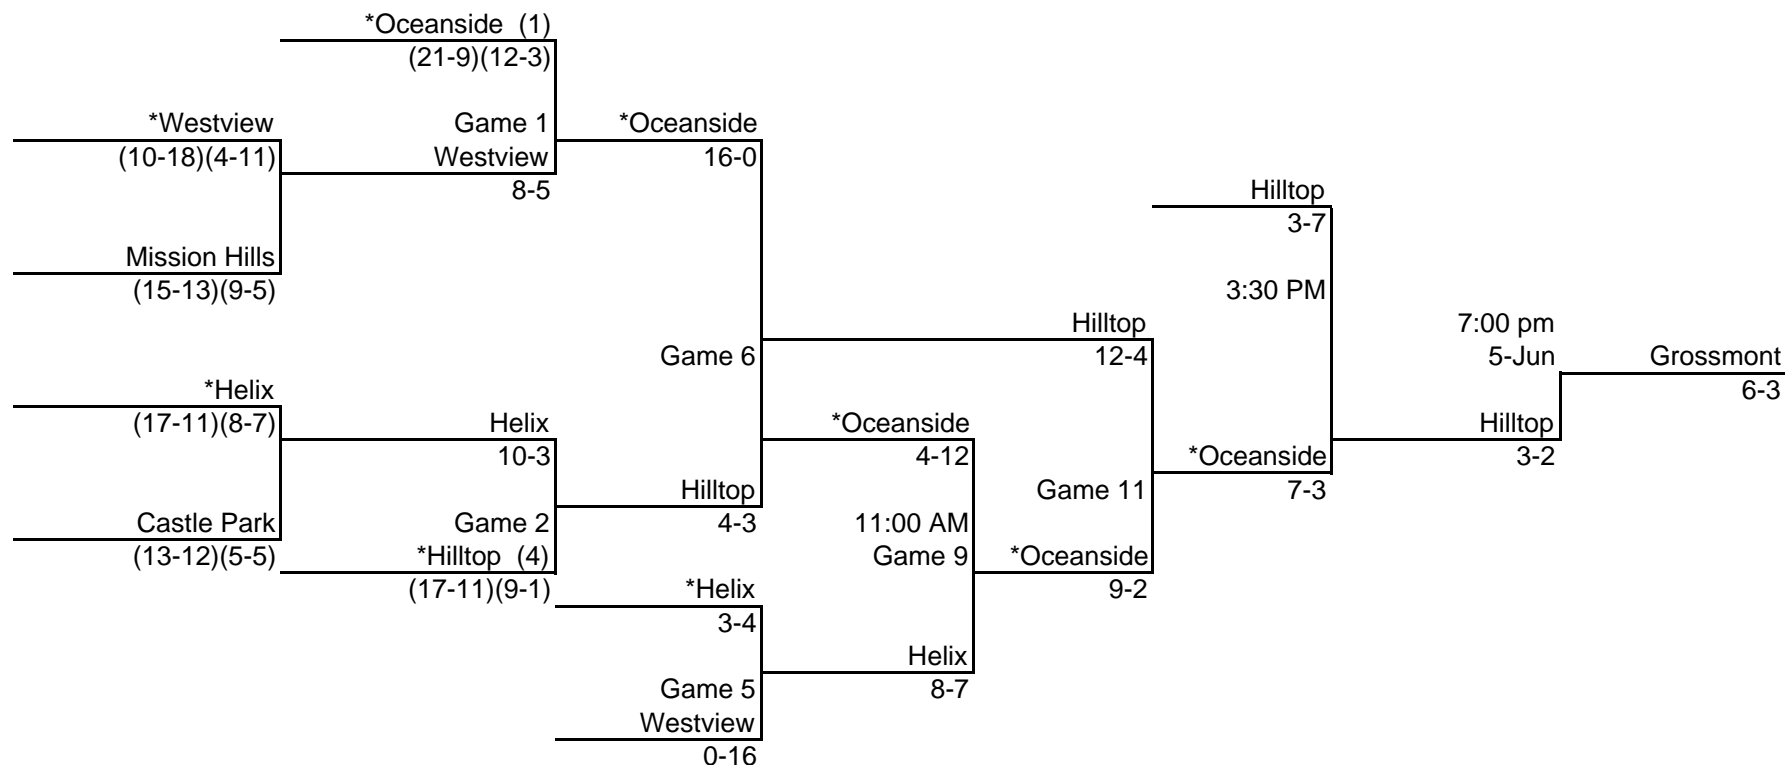

**CIF SAN DIEGO SECTION/TOYOTA
2007 BASEBALL CHAMPIONSHIP
DIVISION II
UPPER BRACKET**

Play In	First Round	Second Round	Third Round	Fourth Round	If Necessary	Finals
22-May	23-May	25-May	26-May	29-May	31-May	5-Jun
3:30 PM	3:30 PM	3:30 PM	11:00 AM	3:30 PM	3:30 PM	7:00 PM
*Higher Seed Site	*Higher Seed Site	*Higher Seed Site	Grossmont	*Higher Seed Site	*Higher Seed Site	SDSU Gwynn Stadium

**CIF SAN DIEGO SECTION/TOYOTA
2007 BASEBALL CHAMPIONSHIP
DIVISION II
LOWER BRACKET**

Play In	First Round	Second Round	Third Round	Fourth Round	If Necessary	Finals
22-May	23-May	25-May	26-May	29-May	31-May	5-Jun
3:30 PM	3:30 PM	3:30 PM	2:00 PM	3:30 PM	3:30 PM	7:00 PM
*Higher Seed Site	*Higher Seed Site	*Higher Seed Site	Grossmont	*Higher Seed Site	*Higher Seed Site	SDSU Gwynn Stadium