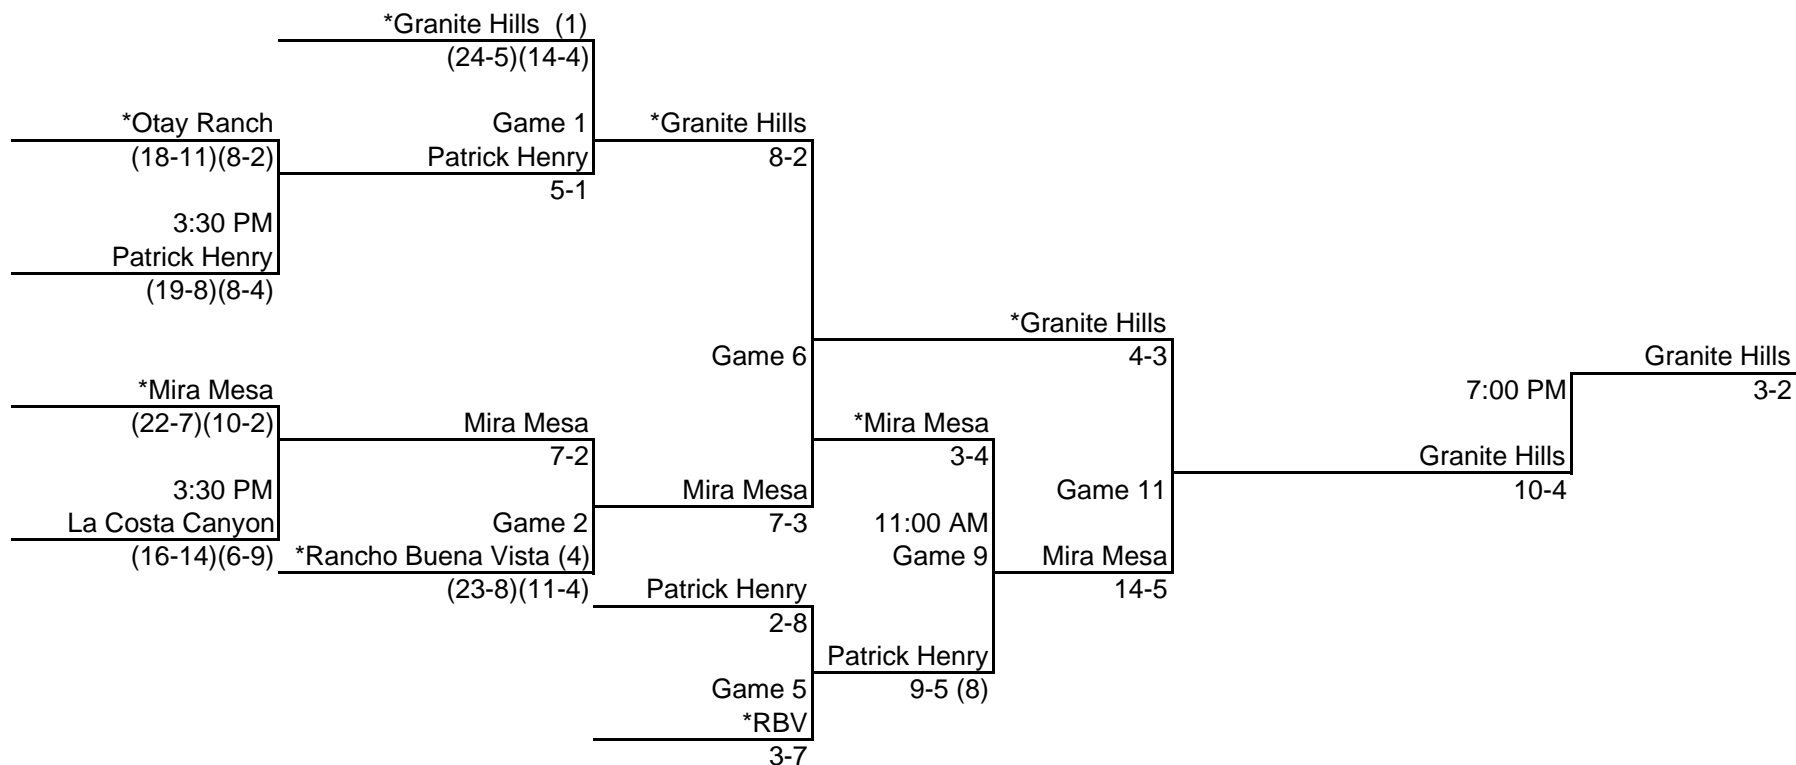

**CIF SAN DIEGO SECTION/TOYOTA  
2007 BASEBALL CHAMPIONSHIP  
DIVISION I  
UPPER BRACKET**

Play In	First Round	Second Round	Third Round	Fourth Round	If Necessary	Finals
22-May	23-May	25-May	26-May	29-May	31-May	6-Jun
3:30 PM	3:30 PM	3:30 PM	11:00 AM	3:30 PM	3:30 PM	7:00 PM
*Higher Seed Site	*Higher Seed Site	*Higher Seed Site	Poway HS	*Higher Seed Site	*Higher Seed Site	SDSU Gwynn Stadium

**CIF SAN DIEGO SECTION/TOYOTA  
2007 BASEBALL CHAMPIONSHIP  
DIVISION I  
LOWER BRACKET**

Play In	First Round	Second Round	Third Round	Fourth Round	If Necessary	Finals
22-May	23-May	25-May	26-May	29-May	31-May	6-Jun
3:30 PM	3:30 PM	3:30 PM	2:00 PM	3:30 PM	3:30 PM	7:00 PM
*Higher Seed Site	*Higher Seed Site	*Higher Seed Site	Poway HS	*Higher Seed Site	*Higher Seed Site	SDSU Gwynn Stadium