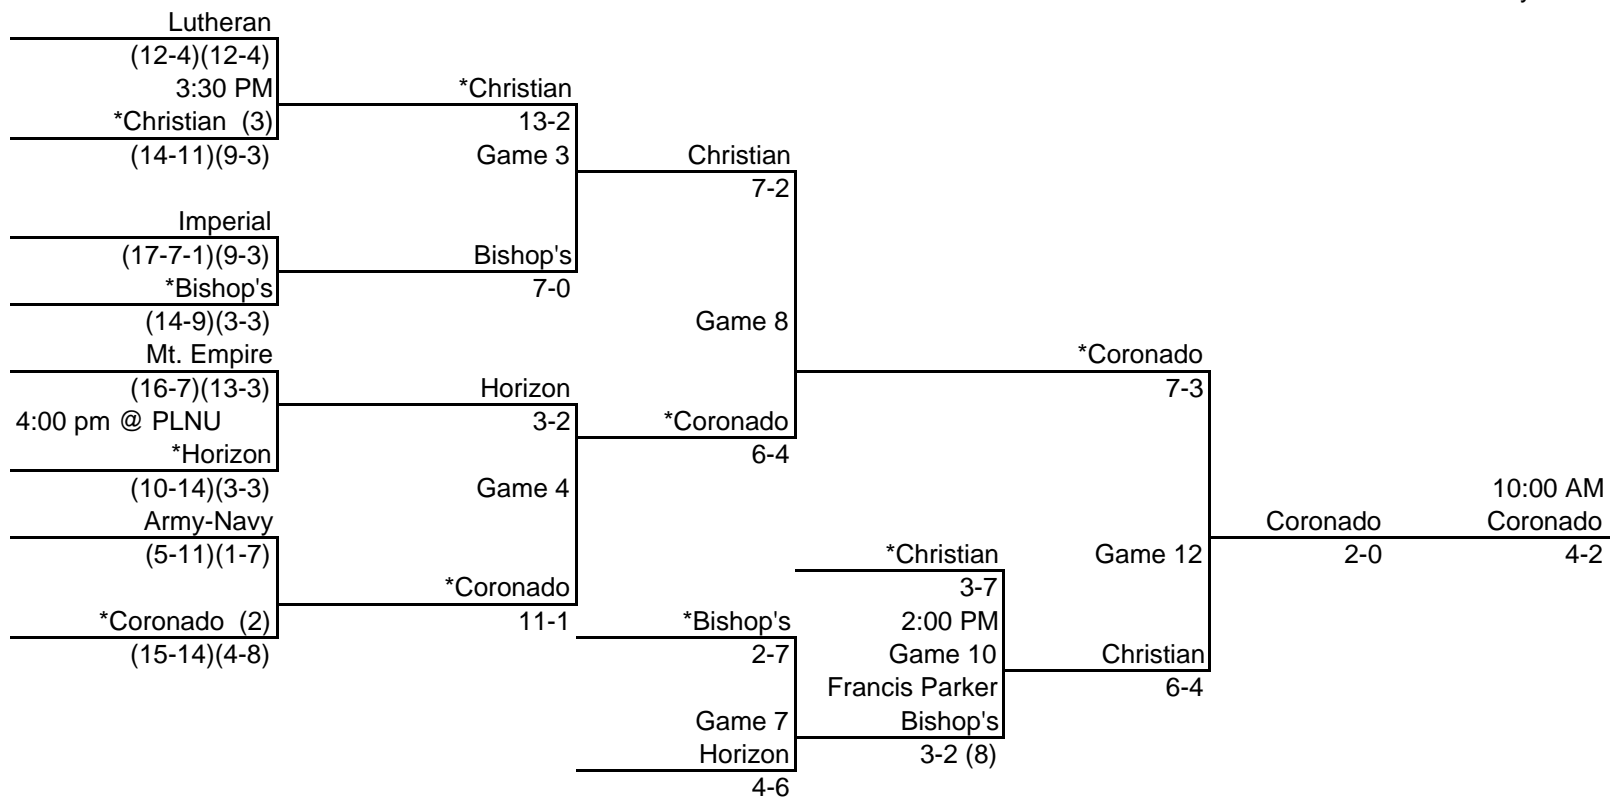

**CIF SAN DIEGO SECTION/TOYOTA  
2006 BASEBALL CHAMPIONSHIP  
DIVISION IV  
UPPER BRACKET**

**CIF SAN DIEGO SECTION/TOYOTA  
2006 BASEBALL CHAMPIONSHIP  
DIVISION IV  
LOWER BRACKET**

|                   |                   |                   |                |                   |                   |                |
|-------------------|-------------------|-------------------|----------------|-------------------|-------------------|----------------|
| Play In           | First Round       | Second Round      | Third Round    | Fourth Round      | If Necessary      | Finals         |
| 23-May            | 24-May            | 26-May            | 27-May         | 30-May            | 1-Jun             | 3-Jun          |
| 4:00 PM           | 4:00 PM           | 4:00 PM           | 2:00 PM        | 4:00 PM           | 4:00 PM           | 10:00 AM       |
| *Higher Seed Site | *Higher Seed Site | *Higher Seed Site | Francis Parker | *Higher Seed Site | *Higher Seed Site | SDSU Gwynn Sta |