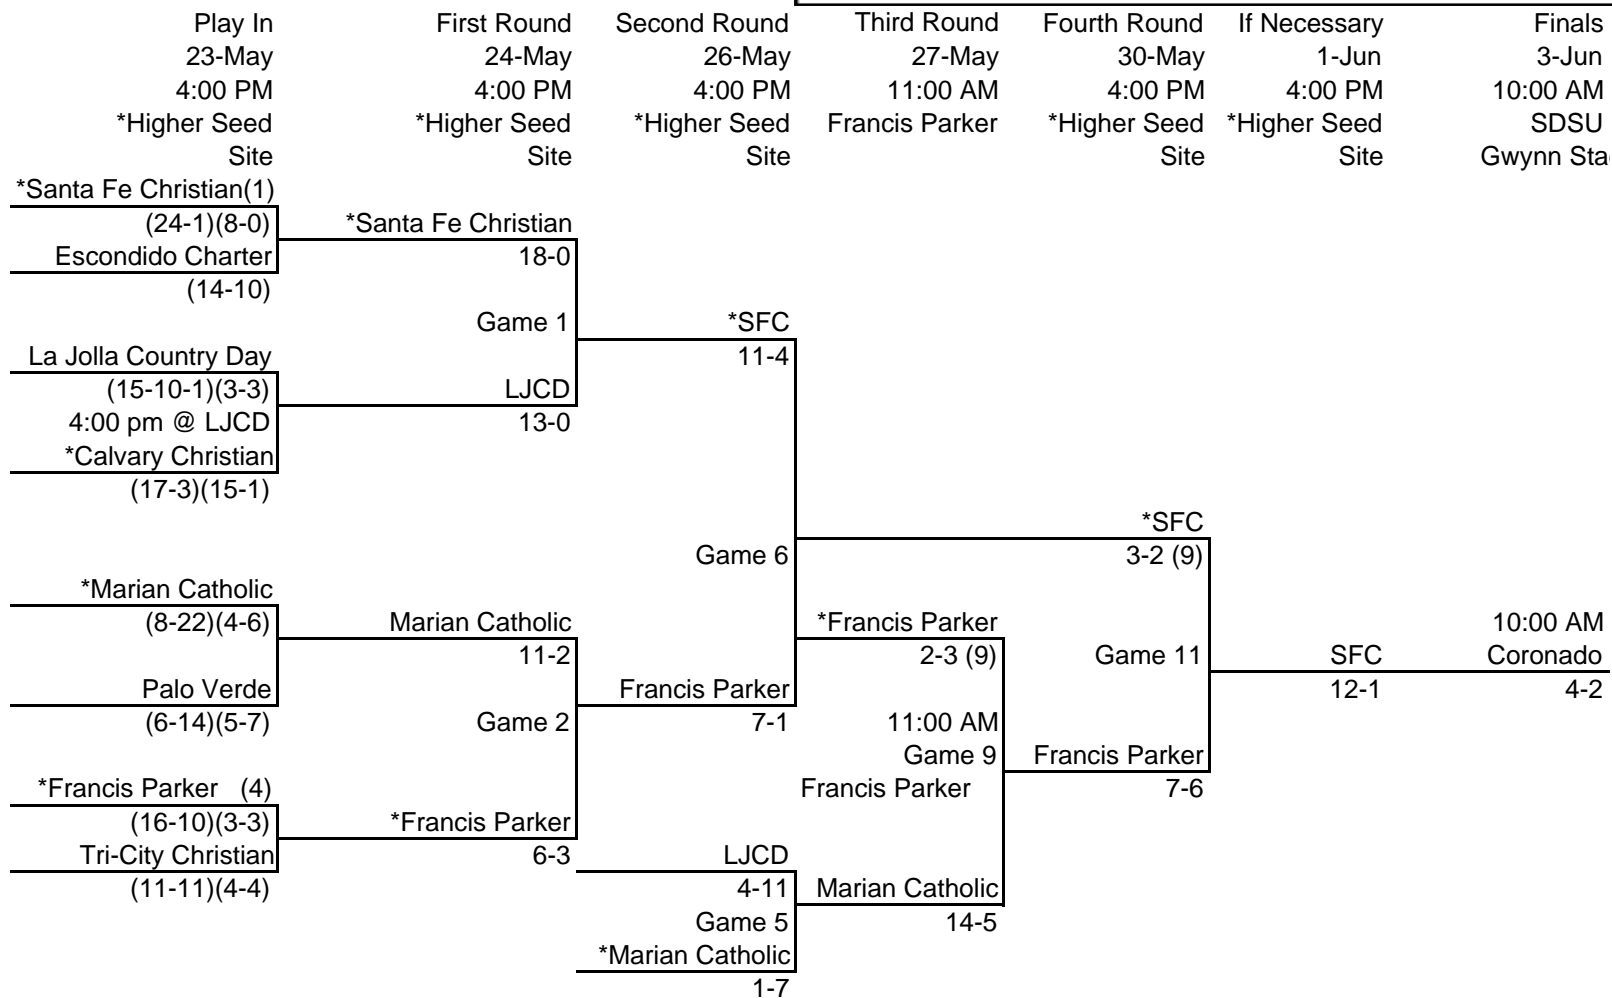

**CIF SAN DIEGO SECTION/TOYOTA  
2006 BASEBALL CHAMPIONSHIP  
DIVISION IV  
UPPER BRACKET**

**CIF SAN DIEGO SECTION/TOYOTA  
2006 BASEBALL CHAMPIONSHIP  
DIVISION IV  
LOWER BRACKET**

|                   |                   |                   |                |                   |                   |                |
|-------------------|-------------------|-------------------|----------------|-------------------|-------------------|----------------|
| Play In           | First Round       | Second Round      | Third Round    | Fourth Round      | If Necessary      | Finals         |
| 23-May            | 24-May            | 26-May            | 27-May         | 30-May            | 1-Jun             | 3-Jun          |
| 4:00 PM           | 4:00 PM           | 4:00 PM           | 2:00 PM        | 4:00 PM           | 4:00 PM           | 10:00 AM       |
| *Higher Seed Site | *Higher Seed Site | *Higher Seed Site | Francis Parker | *Higher Seed Site | *Higher Seed Site | SDSU Gwynn Sta |