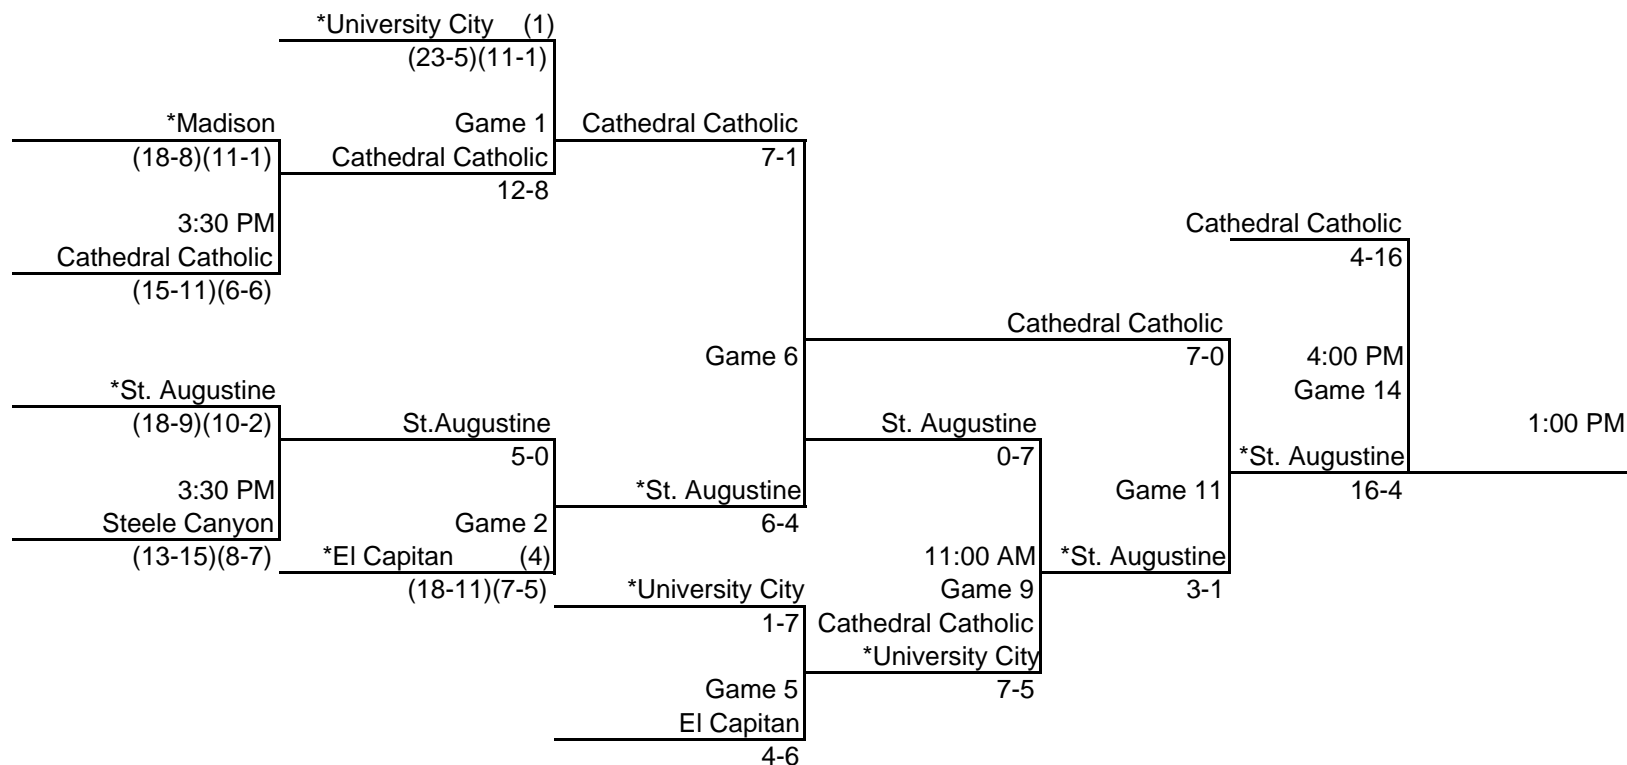

**CIF SAN DIEGO SECTION/TOYOTA
2006 BASEBALL CHAMPIONSHIP
DIVISION III
UPPER BRACKET**

Play In	First Round	Second Round	Third Round	Fourth Round	If Necessary	Finals
23-May	24-May	26-May	27-May	30-May	1-Jun	3-Jun
4:00 PM	4:00 PM	4:00 PM	11:00 AM	4:00 PM	4:00 PM	1:00 PM
*Higher Seed Site	*Higher Seed Site	*Higher Seed Site	Cathedral Catholic	*Higher Seed Site	*Higher Seed Site	SDSU Gwynn Sta

**CIF SAN DIEGO SECTION/TOYOTA
2006 BASEBALL CHAMPIONSHIP
DIVISION III
LOWER BRACKET**

Play In	First Round	Second Round	Third Round	Fourth Round	If Necessary	Finals
23-May	24-May	26-May	27-May	30-May	1-Jun	3-Jun
4:00 PM	4:00 PM	4:00 PM	2:00 PM	4:00 PM	4:00 PM	1:00 PM
*Higher Seed Site	*Higher Seed Site	*Higher Seed Site	Cathedral Catholic	*Higher Seed Site	*Higher Seed Site	SDSU Gwynn Sta