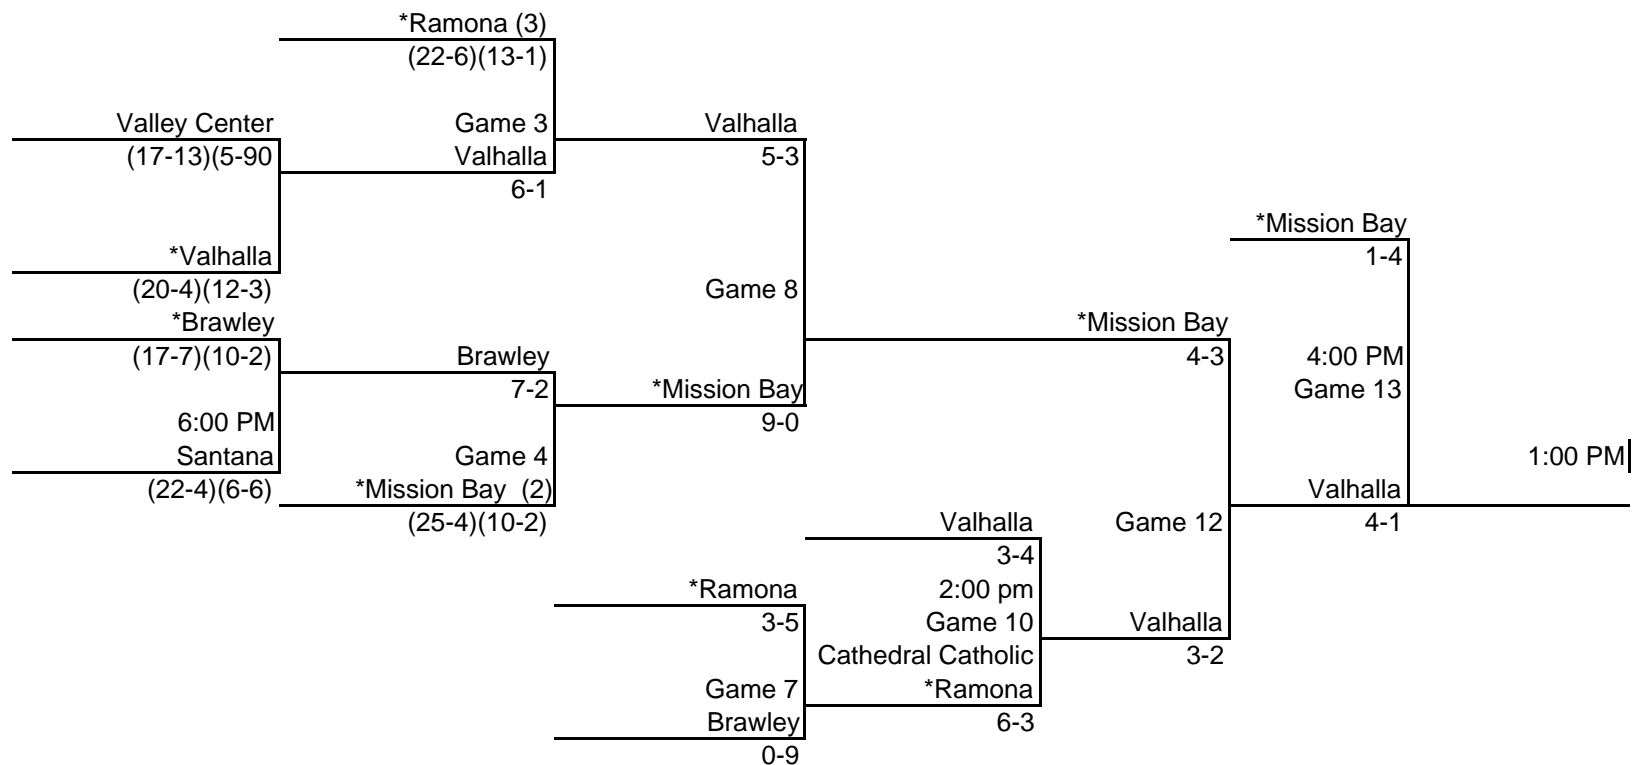

**CIF SAN DIEGO SECTION/TOYOTA
2006 BASEBALL CHAMPIONSHIP
DIVISION III
UPPER BRACKET**

Play In	First Round	Second Round	Third Round	Fourth Round	If Necessary	Finals
23-May	24-May	26-May	27-May	30-May	1-Jun	3-Jun
4:00 PM	4:00 PM	4:00 PM	11:00 AM	4:00 PM	4:00 PM	1:00 PM
*Higher Seed Site	*Higher Seed Site	*Higher Seed Site	Cathedral Catholic	*Higher Seed Site	*Higher Seed Site	SDSU Gwynn Sta

**CIF SAN DIEGO SECTION/TOYOTA
2006 BASEBALL CHAMPIONSHIP
DIVISION III
LOWER BRACKET**

Play In	First Round	Second Round	Third Round	Fourth Round	If Necessary	Finals
23-May	24-May	26-May	27-May	30-May	1-Jun	3-Jun
4:00 PM	4:00 PM	4:00 PM	2:00 PM	4:00 PM	4:00 PM	1:00 PM
*Higher Seed Site	*Higher Seed Site	*Higher Seed Site	Cathedral Catholic	*Higher Seed Site	*Higher Seed Site	SDSU Gwynn Sta