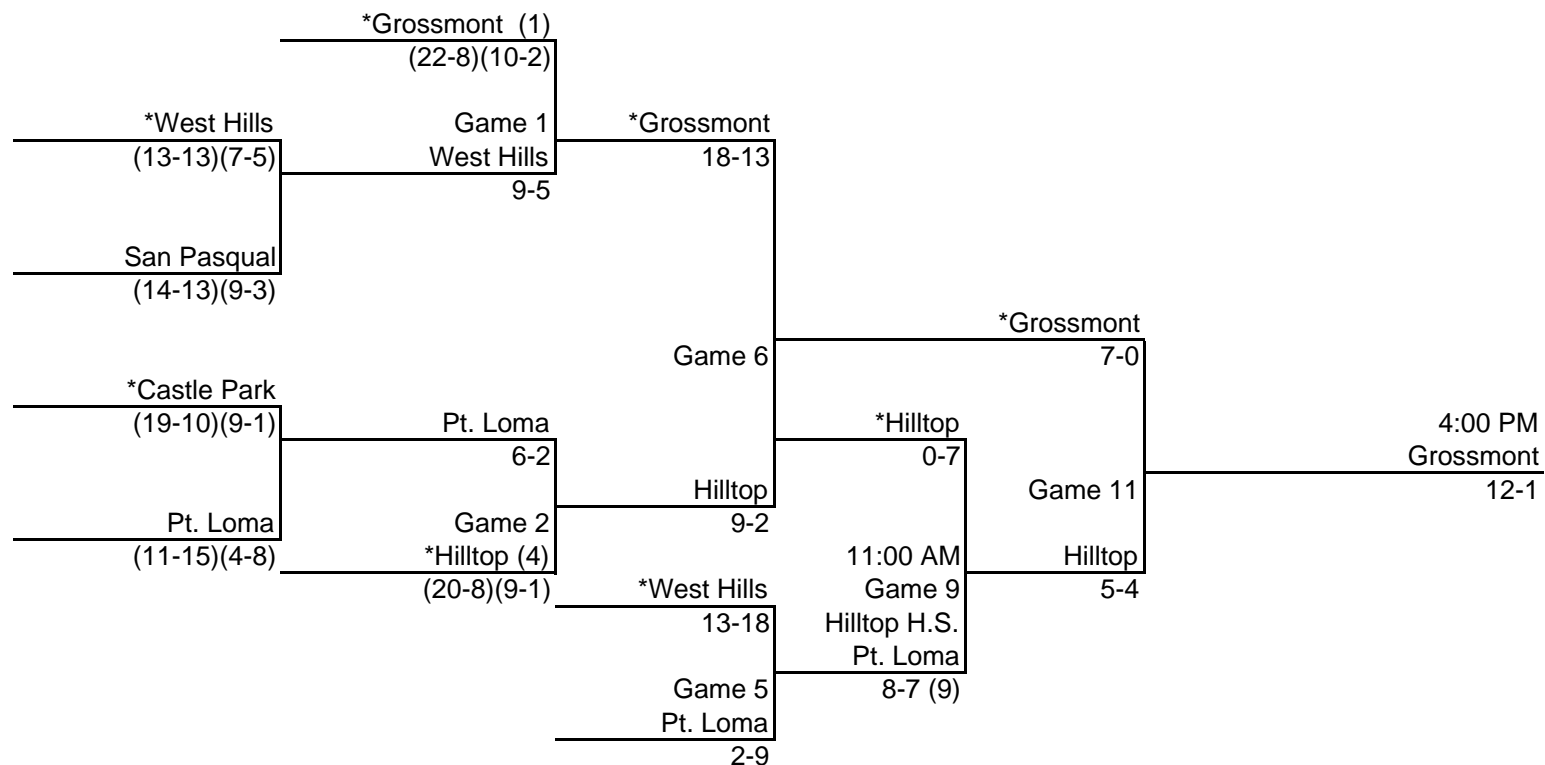

**CIF SAN DIEGO SECTION/TOYOTA
2006 BASEBALL CHAMPIONSHIP
DIVISION II
UPPER BRACKET**

Play In	First Round	Second Round	Third Round	Fourth Round	If Necessary	Finals
23-May	24-May	26-May	27-May	30-May	1-Jun	3-Jun
4:00 PM	4:00 PM	4:00 PM	11:00 AM	4:00 PM	4:00 PM	4:00 PM
*Higher Seed Site	*Higher Seed Site	*Higher Seed Site	Hilltop H.S.	*Higher Seed Site	*Higher Seed Site	SDSU Gwynn Stadium

**CIF SAN DIEGO SECTION/TOYOTA
2006 BASEBALL CHAMPIONSHIP
DIVISION II
LOWER BRACKET**

Play In	First Round	Second Round	Third Round	Fourth Round	If Necessary	Finals
23-May	24-May	26-May	27-May	30-May	1-Jun	3-Jun
4:00 PM	4:00 PM	4:00 PM	2:00 PM	4:00 PM	4:00 PM	4:00 PM
*Higher Seed Site	*Higher Seed Site	*Higher Seed Site	Hilltop H.S.	*Higher Seed Site	*Higher Seed Site	SDSU Gwynn Stadium