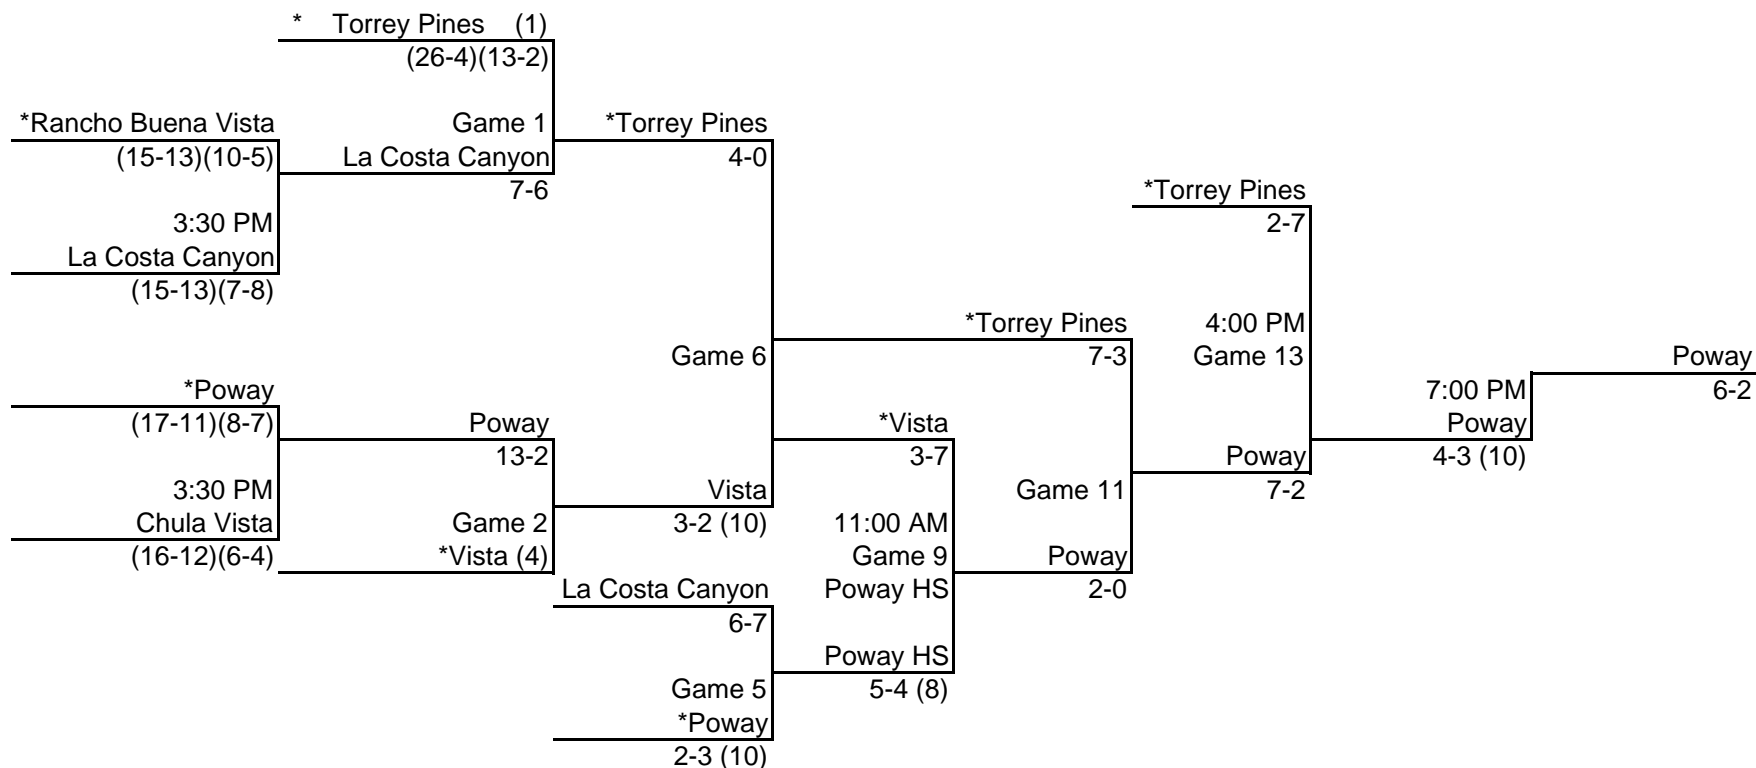

**CIF SAN DIEGO SECTION/TOYOTA
2006 BASEBALL CHAMPIONSHIP
DIVISION I
UPPER BRACKET**

Play In	First Round	Second Round	Third Round	Fourth Round	If Necessary	Finals
23-May	24-May	26-May	27-May	30-May	1-Jun	3-Jun
4:00 PM	4:00 PM	4:00 PM	11:00 AM	4:00 PM	4:00 PM	7:00 PM
*Higher Seed Site	*Higher Seed Site	*Higher Seed Site	Poway HS	*Higher Seed Site	*Higher Seed Site	SDSU Gwynn Stadium

**CIF SAN DIEGO SECTION/TOYOTA
2006 BASEBALL CHAMPIONSHIP
DIVISION I
LOWER BRACKET**

Play In	First Round	Second Round	Third Round	Fourth Round	If Necessary	Finals
23-May	24-May	26-May	27-May	30-May	1-Jun	3-Jun
4:00 PM	4:00 PM	4:00 PM	2:00 PM	4:00 PM	4:00 PM	7:00 PM
*Higher Seed Site	*Higher Seed Site	*Higher Seed Site	Poway HS	*Higher Seed Site	*Higher Seed Site	SDSU Gwynn Stadium