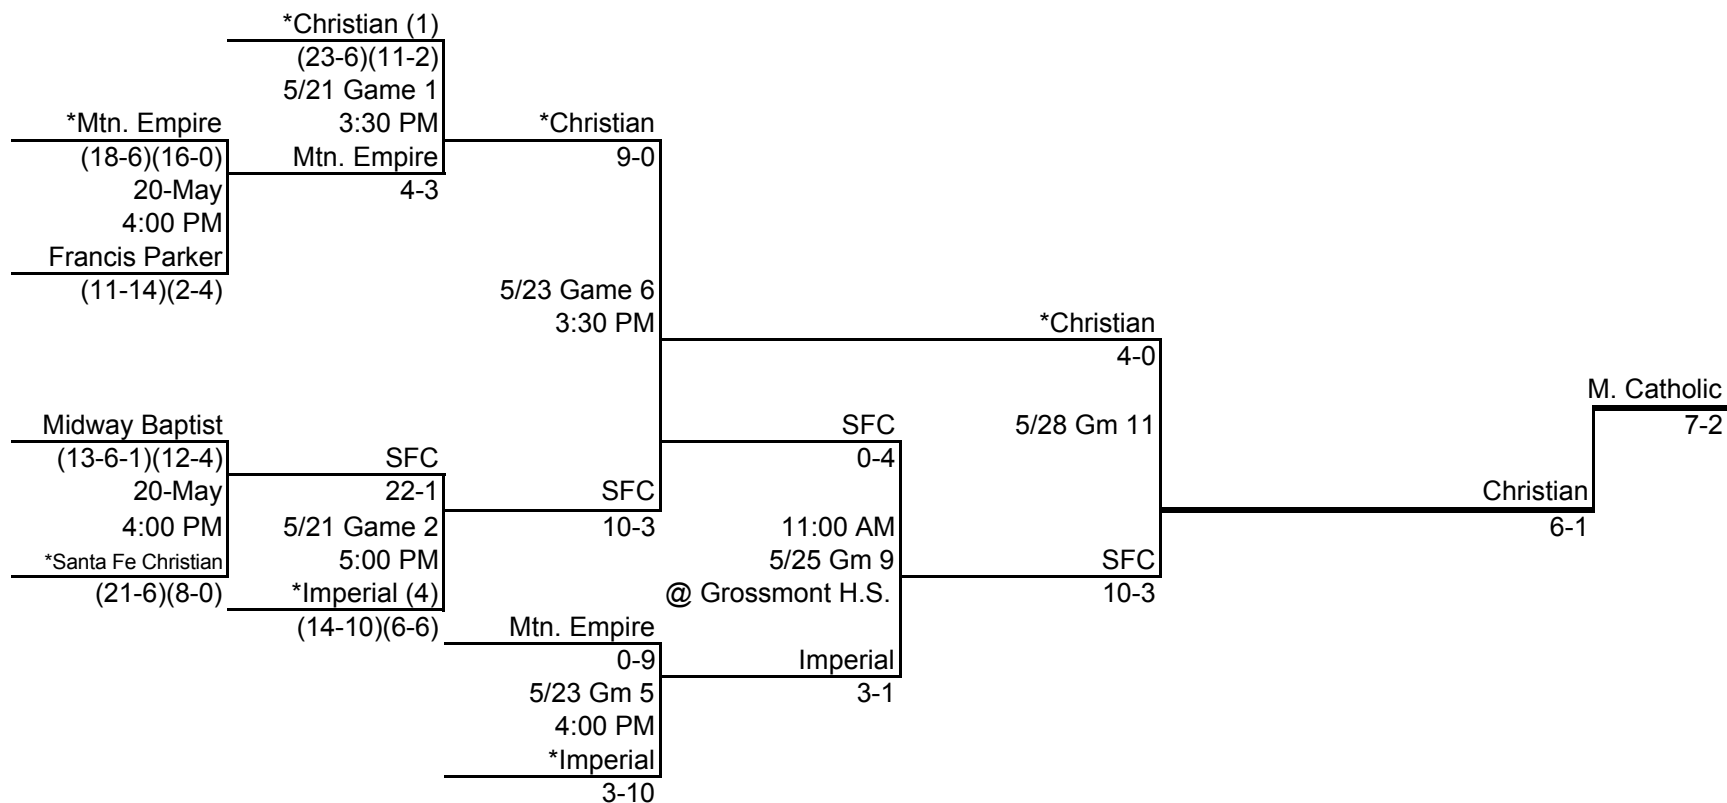

**CIF SAN DIEGO SECTION
2002 BASEBALL CHAMPIONSHIP
DIVISION IV
UPPER BRACKET**

Play In	First Round	Second Round	Third Round	Fourth Round	If Necessary	Finals
20-May	21-May	23-May	25-May	28-May	30-May	1-Jun
4:00 PM	4:00 PM	4:00 PM	11:00 AM	4:00 PM	4:00 PM	10:00 AM
*Higher Seed Site	*Higher Seed Site	*Higher Seed Site	Neutral Site	*Higher Seed Site	*Higher Seed Site	SDSU Gwynn Stadium

**CIF SAN DIEGO SECTION
2002 BASEBALL CHAMPIONSHIP
DIVISION IV
LOWER BRACKET**

Play In	First Round	Second Round	Third Round	Fourth Round	If Necessary	Finals
20-May	21-May	23-May	25-May	28-May	30-May	1-Jun
4:00 PM	4:00 PM	4:00 PM	2:00 PM	4:00 PM	4:00 PM	10:00 AM
*Higher Seed Site	*Higher Seed Site	*Higher Seed Site	Neutral Site	*Higher Seed Site	*Higher Seed Site	SDSU Gwynn Stadium