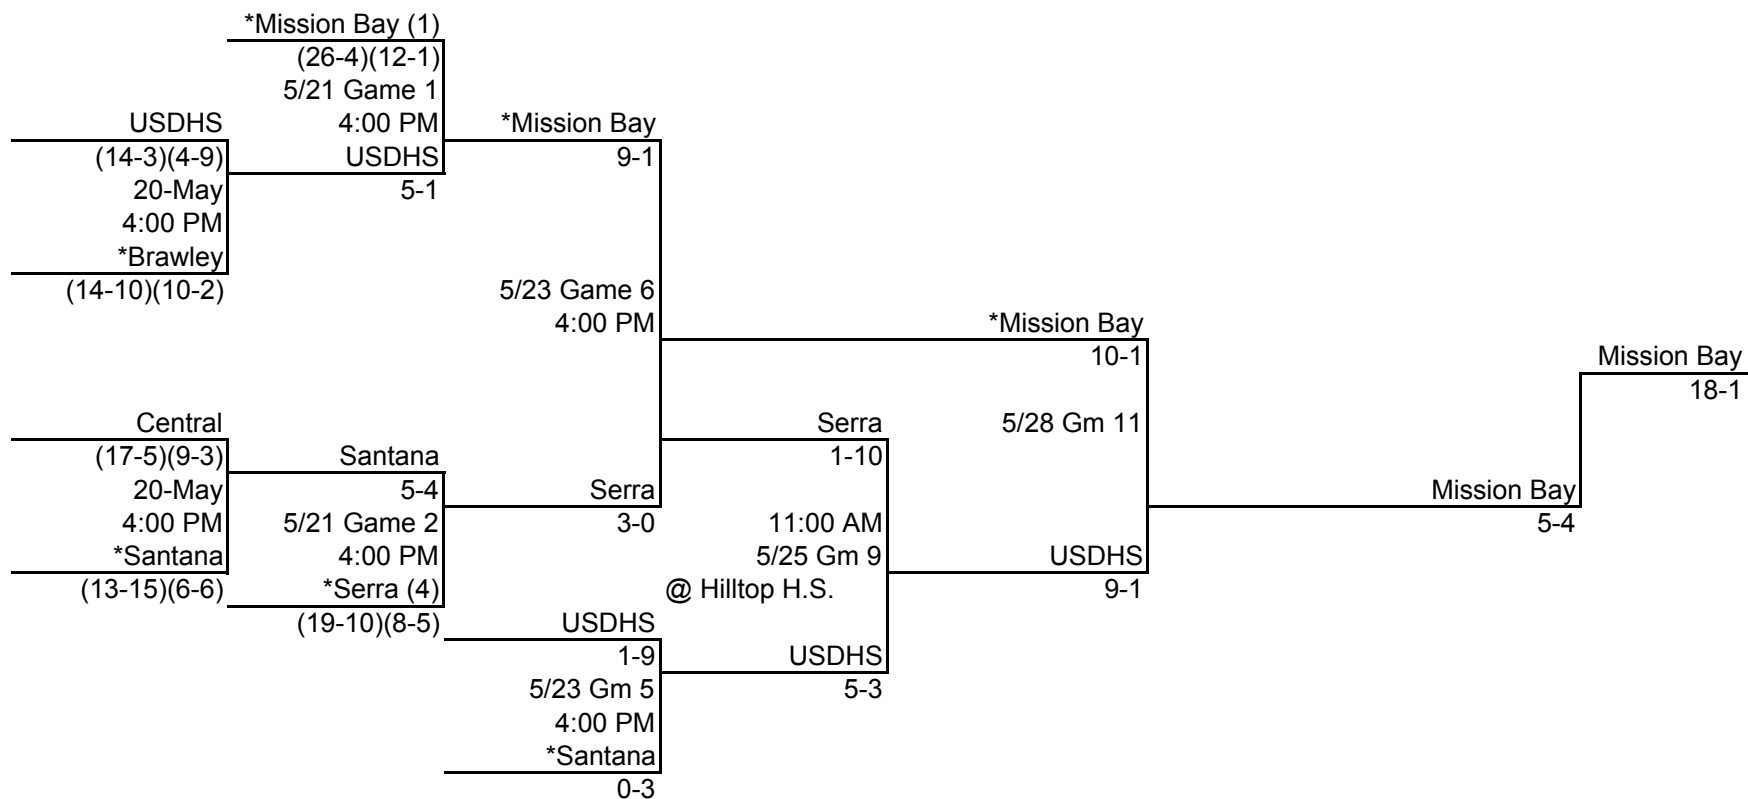

**CIF SAN DIEGO SECTION
2002 BASEBALL CHAMPIONSHIP
DIVISION III
UPPER BRACKET**

Play In	First Round	Second Round	Third Round	Fourth Round	If Necessary	Finals
20-May	21-May	23-May	25-May	28-May	30-May	1-Jun
4:00 PM	4:00 PM	4:00 PM	11:00 AM	4:00 PM	4:00 PM	1:00 PM
*Higher Seed	*Higher Seed	*Higher Seed	Neutral	*Higher Seed	*Higher Seed	SDSU
Site	Site	Site	Site	Site	Site	Gwynn Stadium

**CIF SAN DIEGO SECTION
2002 BASEBALL CHAMPIONSHIP
DIVISION III
LOWER BRACKET**

Play In	First Round	Second Round	Third Round	Fourth Round	If Necessary	Finals
20-May	21-May	23-May	25-May	28-May	30-May	1-Jun
4:00 PM	4:00 PM	4:00 PM	2:00 PM	4:00 PM	4:00 PM	1:00 PM
*Higher Seed	*Higher Seed	*Higher Seed	Neutral	*Higher Seed	*Higher Seed	SDSU
Site	Site	Site	Site	Site	Site	Gwynn Stadium