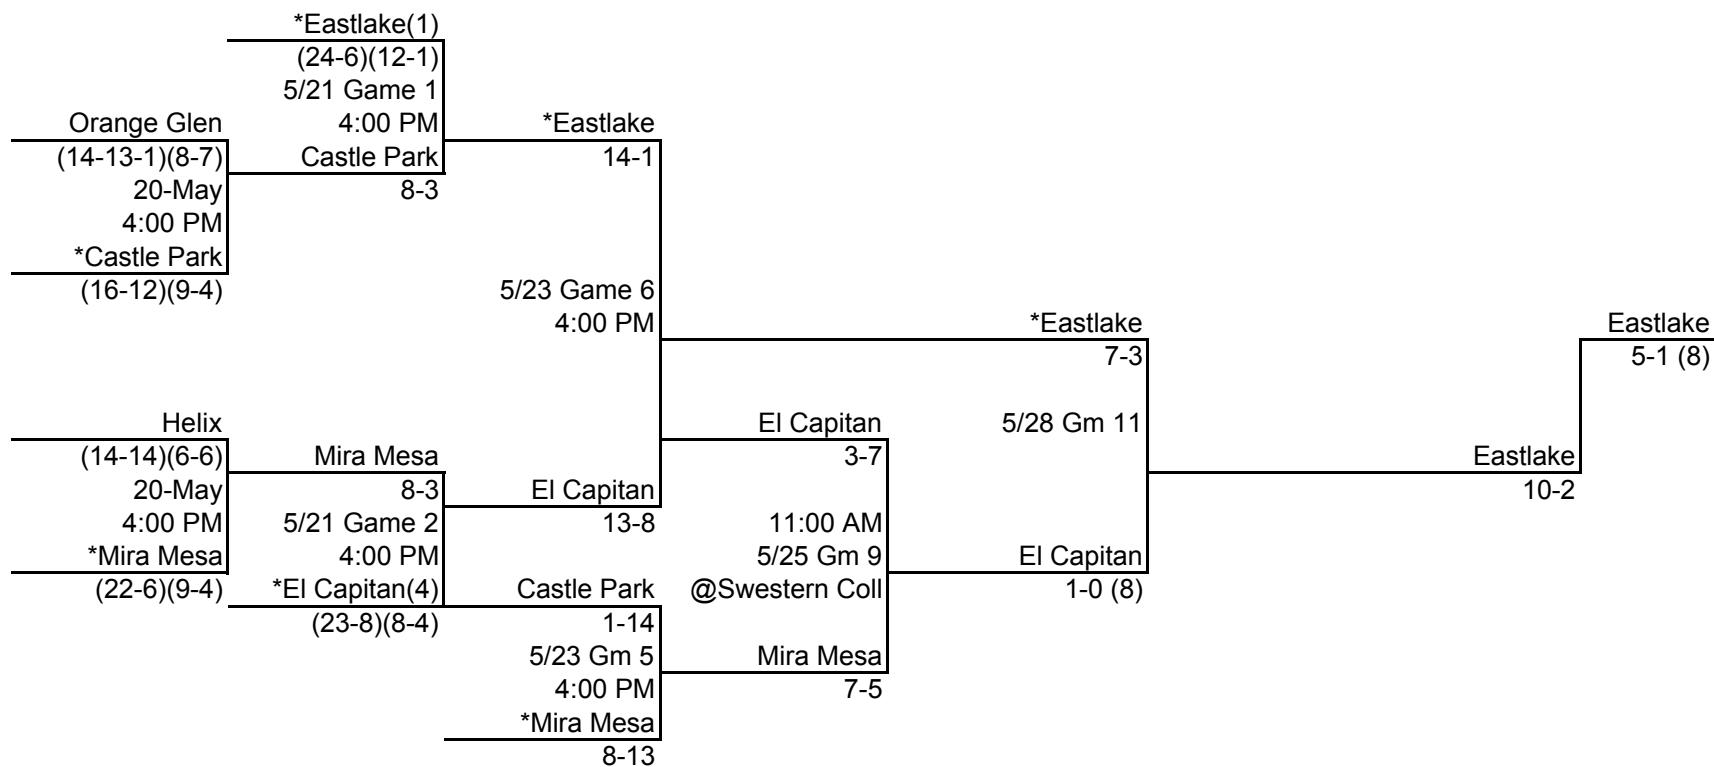

**CIF SAN DIEGO SECTION
2002 BASEBALL CHAMPIONSHIP
DIVISION II
UPPER BRACKET**

Play In	First Round	Second Round	Third Round	Fourth Round	If Necessary	Finals
20-May	21-May	23-May	25-May	28-May	30-May	1-Jun
4:00 PM	4:00 PM	4:00 PM	11:00 AM	4:00 PM	4:00 PM	4:00 PM
*Higher Seed	*Higher Seed	*Higher Seed	Neutral	*Higher Seed	*Higher Seed	SDSU
Site	Site	Site	Site	Site	Site	Gwynn Stadium

**CIF SAN DIEGO SECTION
2002 BASEBALL CHAMPIONSHIP
DIVISION II
LOWER BRACKET**

Play In	First Round	Second Round	Third Round	Fourth Round	If Necessary	Finals
20-May	21-May	23-May	25-May	28-May	30-May	1-Jun
4:00 PM	4:00 PM	4:00 PM	2:00 PM	4:00 PM	4:00 PM	4:00 PM
*Higher Seed Site	*Higher Seed Site	*Higher Seed Site	Neutral Site	*Higher Seed Site	*Higher Seed Site	SDSU Gwynn Stadium